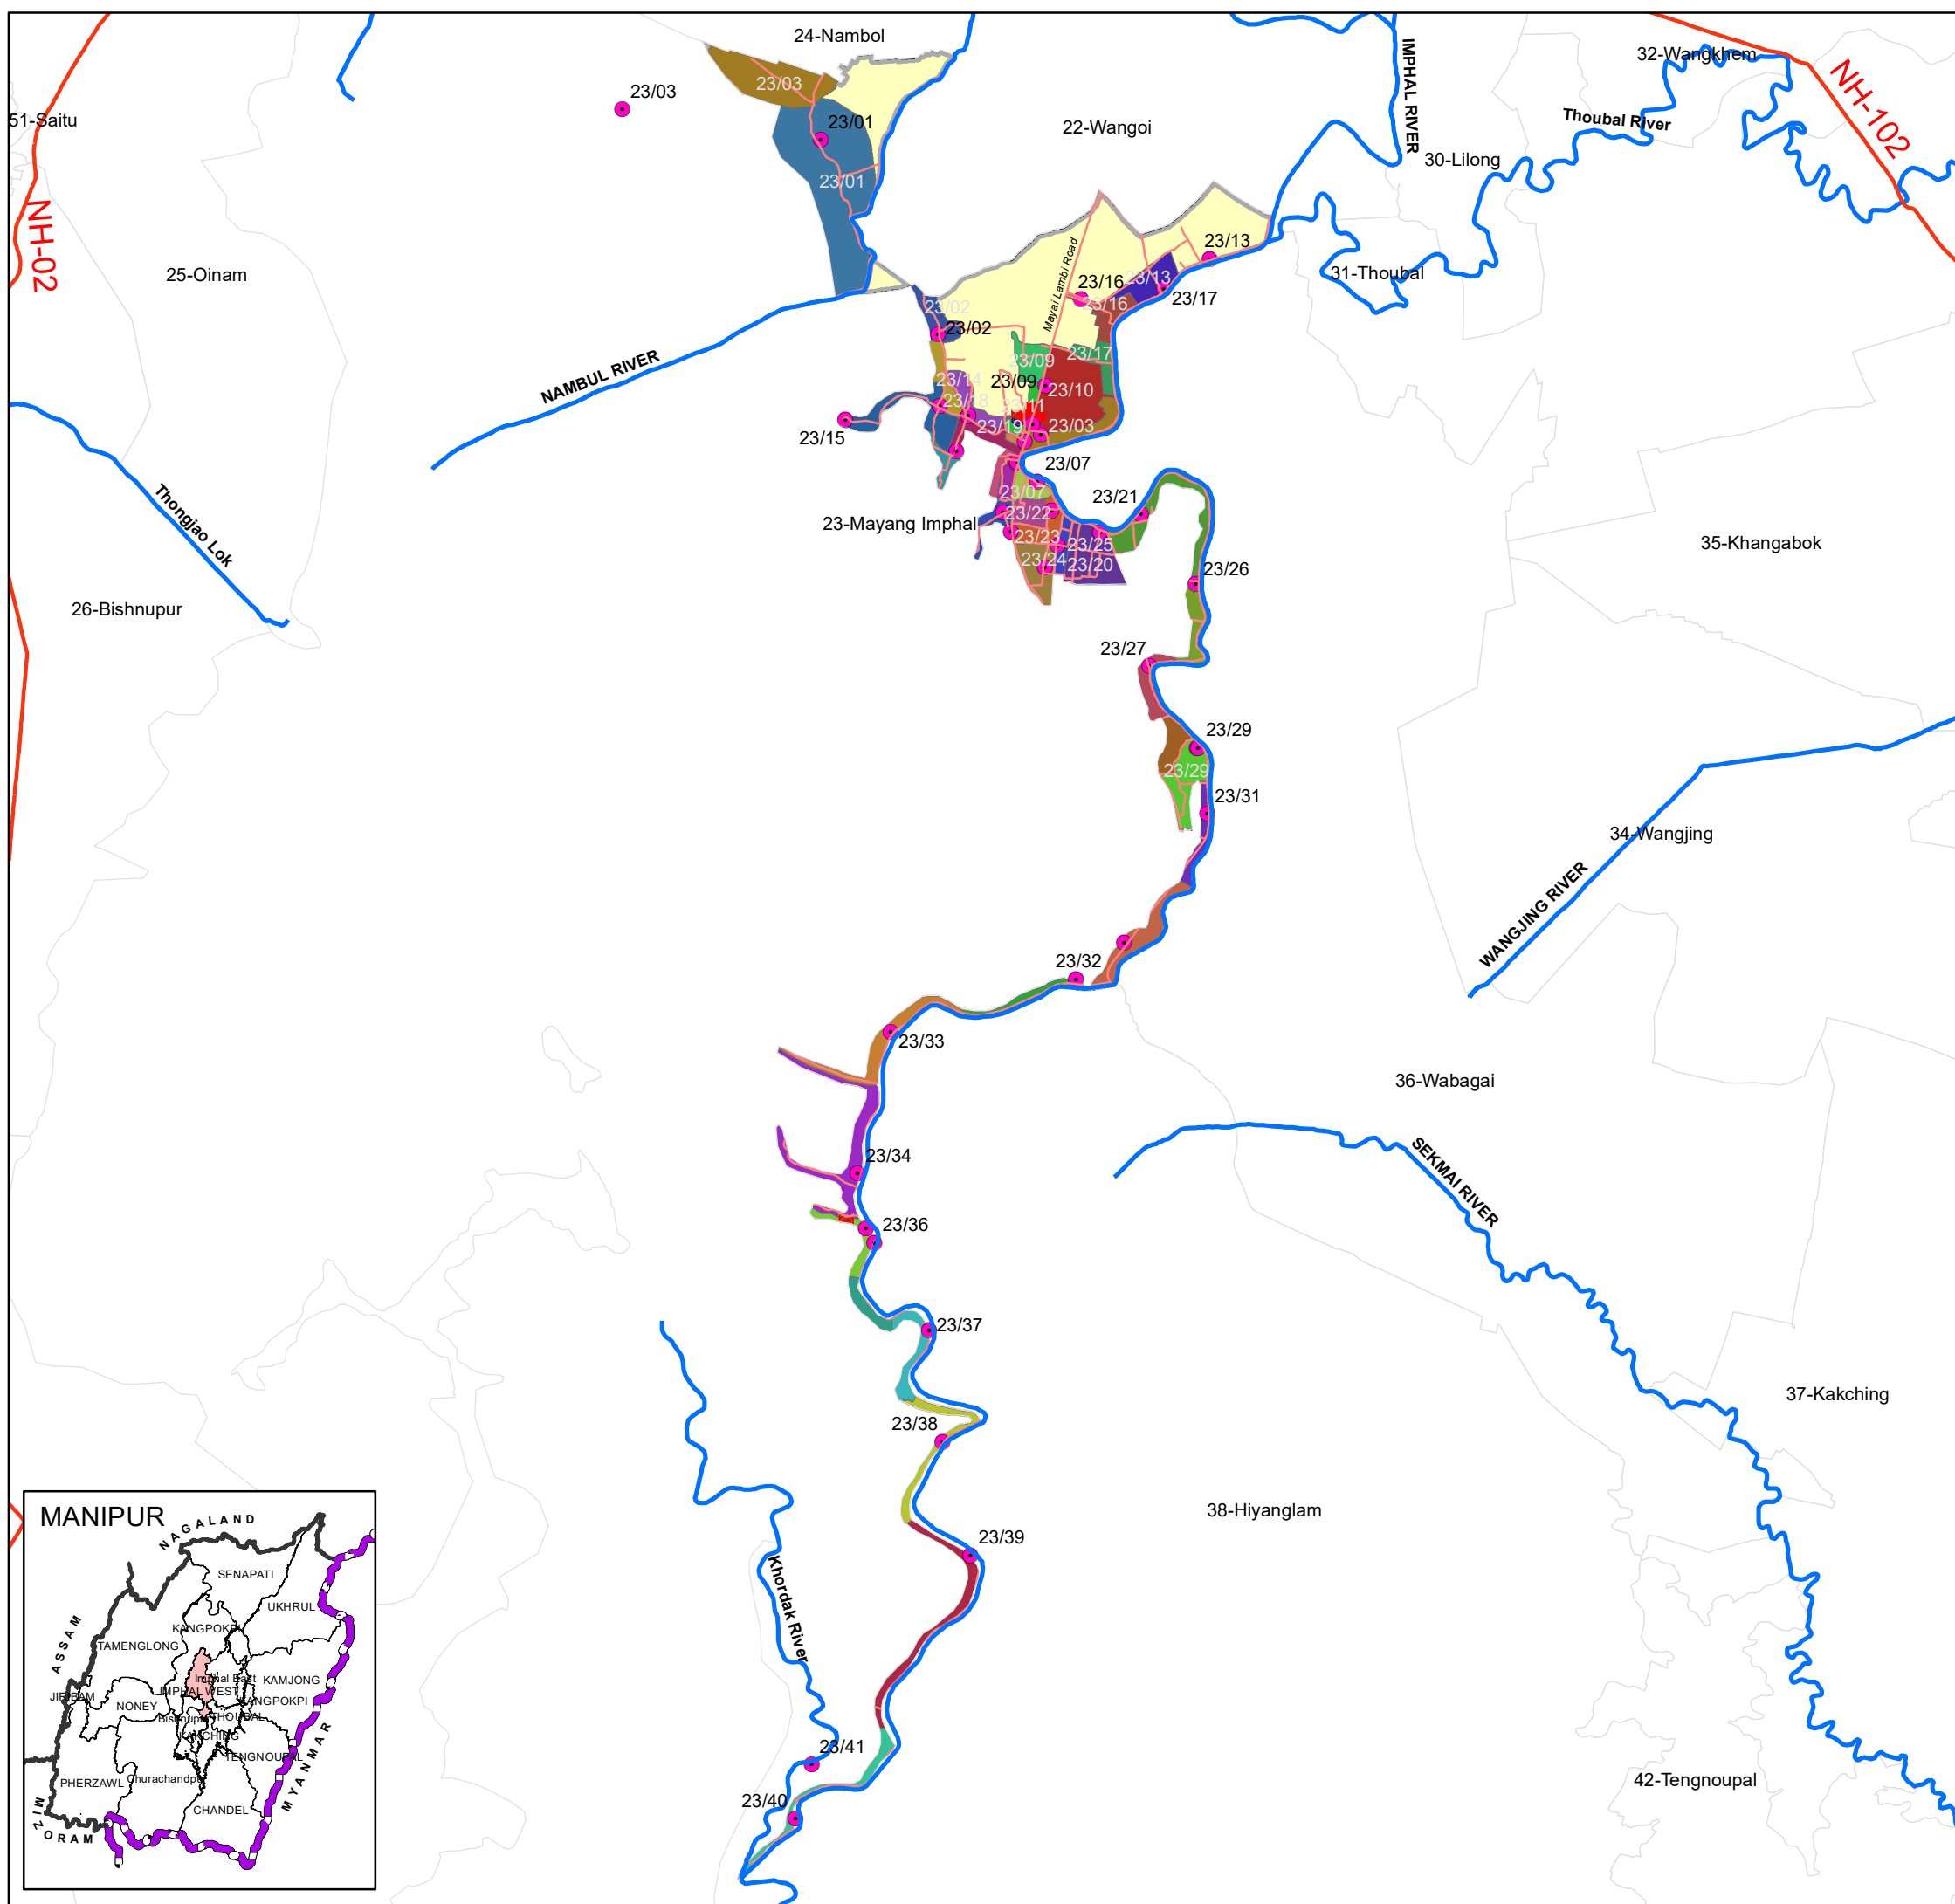

AC MAP (23-Mayang Imphal AC)

Legend

- Polling Station
- + Health Centre
- + Police Station
- DistrictHQ
- Sub-DivisionHQ
- River
- National Highway
- Other Roads
- AC Boundary

Poll No	PS NAME
23/1	Shantipur Luwang Khunou Primary School (Aided)
23/2	Kokchai Junior High School
23/3	Mutum Yangbi Santipur Lower Primary School (Aided)
23/4	Mikhya Club
23/5	Mayang Imphal Model Junior High School
23/6	The Khuman Multipurpose Stage
23/7	Mayang Imphal Primary School
23/8	Mayang Imphal Konchak Heigum Yangbi Primary School
23/9	N. Tomchou Higher Secondary School
23/10	Mayang Imphal Thana Leirensana Junior High School
23/11	Mayang Imphal Girls Junior High School (Aided)
23/12	Mayang Imphal Library cum Multipurpose Hall
23/13	Chirai Upper Primary School
23/14	Mayang Imphal Thana L. Tona Primary School
23/15	Charoibung Kabui Primary School
23/16	Chabung Company Primary School
23/17	Chabung Company Makha Primary School
23/18	Mayang Imphal Thana Maning Primary School, (North Wing)
23/19	Mayang Imphal Thana Maning Primary School, (South Wing)
23/20	Bengoon Higher Secondary School
23/21	Bengoon Mamang Primary Madrassa
23/22	Building of erstwhile Bengoon Maning Leikai Lower Primary School (Presently occupied by Young Develo
23/23	Bengoon Awang Primary Madrassa
23/24	Bengoon Maning Upper Primary Madrassa
23/25	The Public Academy
23/26	Uchiwa Wangbal Primary School
23/27	Uchiwa Primary School (Aided)
23/28	Uchiwa Government High School, (West Wing)
23/29	Uchiwa Government High School, (East Wing)
23/30	Hangool Ahallup Primary School
23/31	Hayel Primary School
23/32	Sekmajin High School
23/33	Phoubakchao Awang Junior High School
23/34	Phoubakchao High School
23/35	Komlakhong Upper Primary School, (East Wing)
23/36	Komlakhong Upper Primary School, (West Wing)
23/37	Konuma Primary School
23/38	Laphupat Tera Girs L.P. School (Aided)
23/39	Laphupat Tera Aided Junior High School
23/40	Laphupat Tera Khunou Primary School
23/41	Khordak Khongbal Primary School