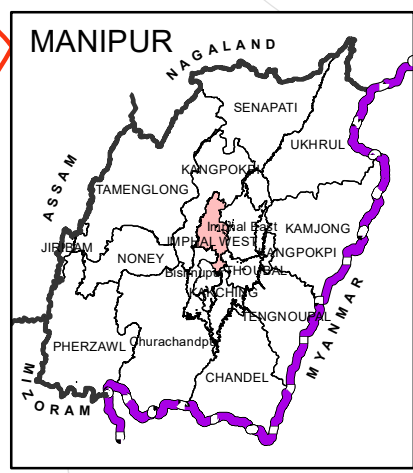

AC MAP (23-Mayang Imphal AC)

Legend

- Polling Station
- + Health Centre
- + Police Station
- DistrictHQ
- Sub-DivisionHQ
- River
- National Highway
- Other Roads
- AC Boundary

Poll No	PS NAME
23/1	Shantipur Luwang Khunou Primary School (Aided)
23/2	Kokchai Junior High School
23/3	Mutum Yangbi Santipur Lower Primary School (Aided)
23/4	Mikhya Club
23/5	Mayang Imphal Model Junior High School
23/6	The Khuman Multipurpose Stage
23/7	Mayang Imphal Primary School
23/8	Mayang Imphal Konchak Heigum Yangbi Primary School
23/9	N. Tomchou Higher Secondary School
23/10	Mayang Imphal Thana Leirensana Junior High School
23/11	Mayang Imphal Girls Junior High School (Aided)
23/12	Mayang Imphal Library cum Multipurpose Hall
23/13	Chirai Upper Primary School
23/14	Mayang Imphal Thana L. Tona Primary School
23/15	Charoibung Kabui Primary School
23/16	Chabung Company Primary School
23/17	Chabung Company Makha Primary School
23/18	Mayang Imphal Thana Maning Primary School, (North Wing)
23/19	Mayang Imphal Thana Maning Primary School, (South Wing)
23/20	Bengoon Higher Secondary School
23/21	Bengoon Mamang Primary Madrassa
23/22	Building of erstwhile Bengoon Maning Leikai Lower Primary School (Presently occupied by Young Develo
23/23	Bengoon Awang Primary Madrassa
23/24	Bengoon Maning Upper Primary Madrassa
23/25	The Public Academy
23/26	Uchiwa Wangbal Primary School
23/27	Uchiwa Primary School (Aided)
23/28	Uchiwa Government High School, (West Wing)
23/29	Uchiwa Government High School, (East Wing)
23/30	Hangool Ahallup Primary School
23/31	Hayel Primary School
23/32	Sekmajin High School
23/33	Phoubakchao Awang Junior High School
23/34	Phoubakchao High School
23/35	Komlakhong Upper Primary School, (East Wing)
23/36	Komlakhong Upper Primary School, (West Wing)
23/37	Konuma Primary School
23/38	Laphupat Tera Girs L.P. School (Aided)
23/39	Laphupat Tera Aided Junior High School
23/40	Laphupat Tera Khunou Primary School
23/41	Khordak Khongbal Primary School