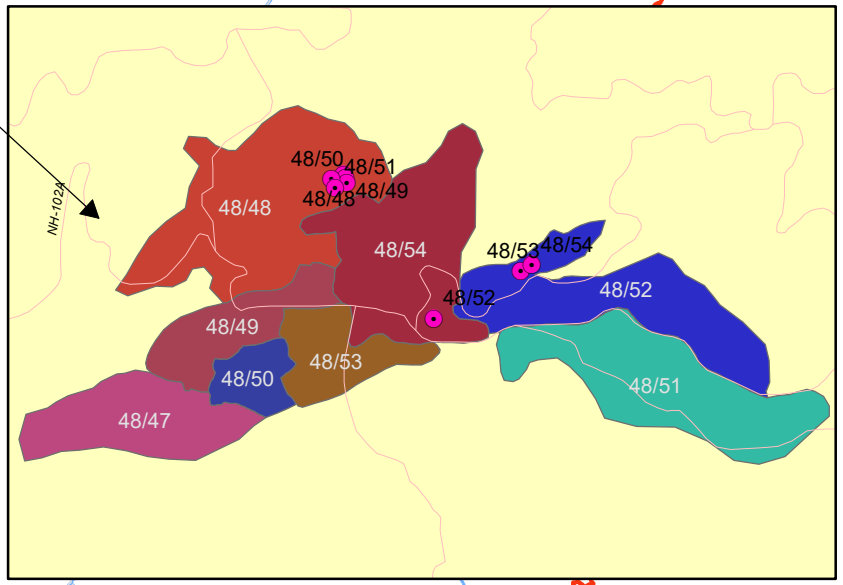

**Legend**

- Polling Station
- + Health Centre
- + Police Station
- DistrictHQ
- Sub-DivisionHQ
- River
- National Highway
- Other Roads
- AC Boundary

Prepared by:  
Manipur Remote Sensing  
Applications Centre (MARSAC)

Prepared for:  
CEO, Manipur