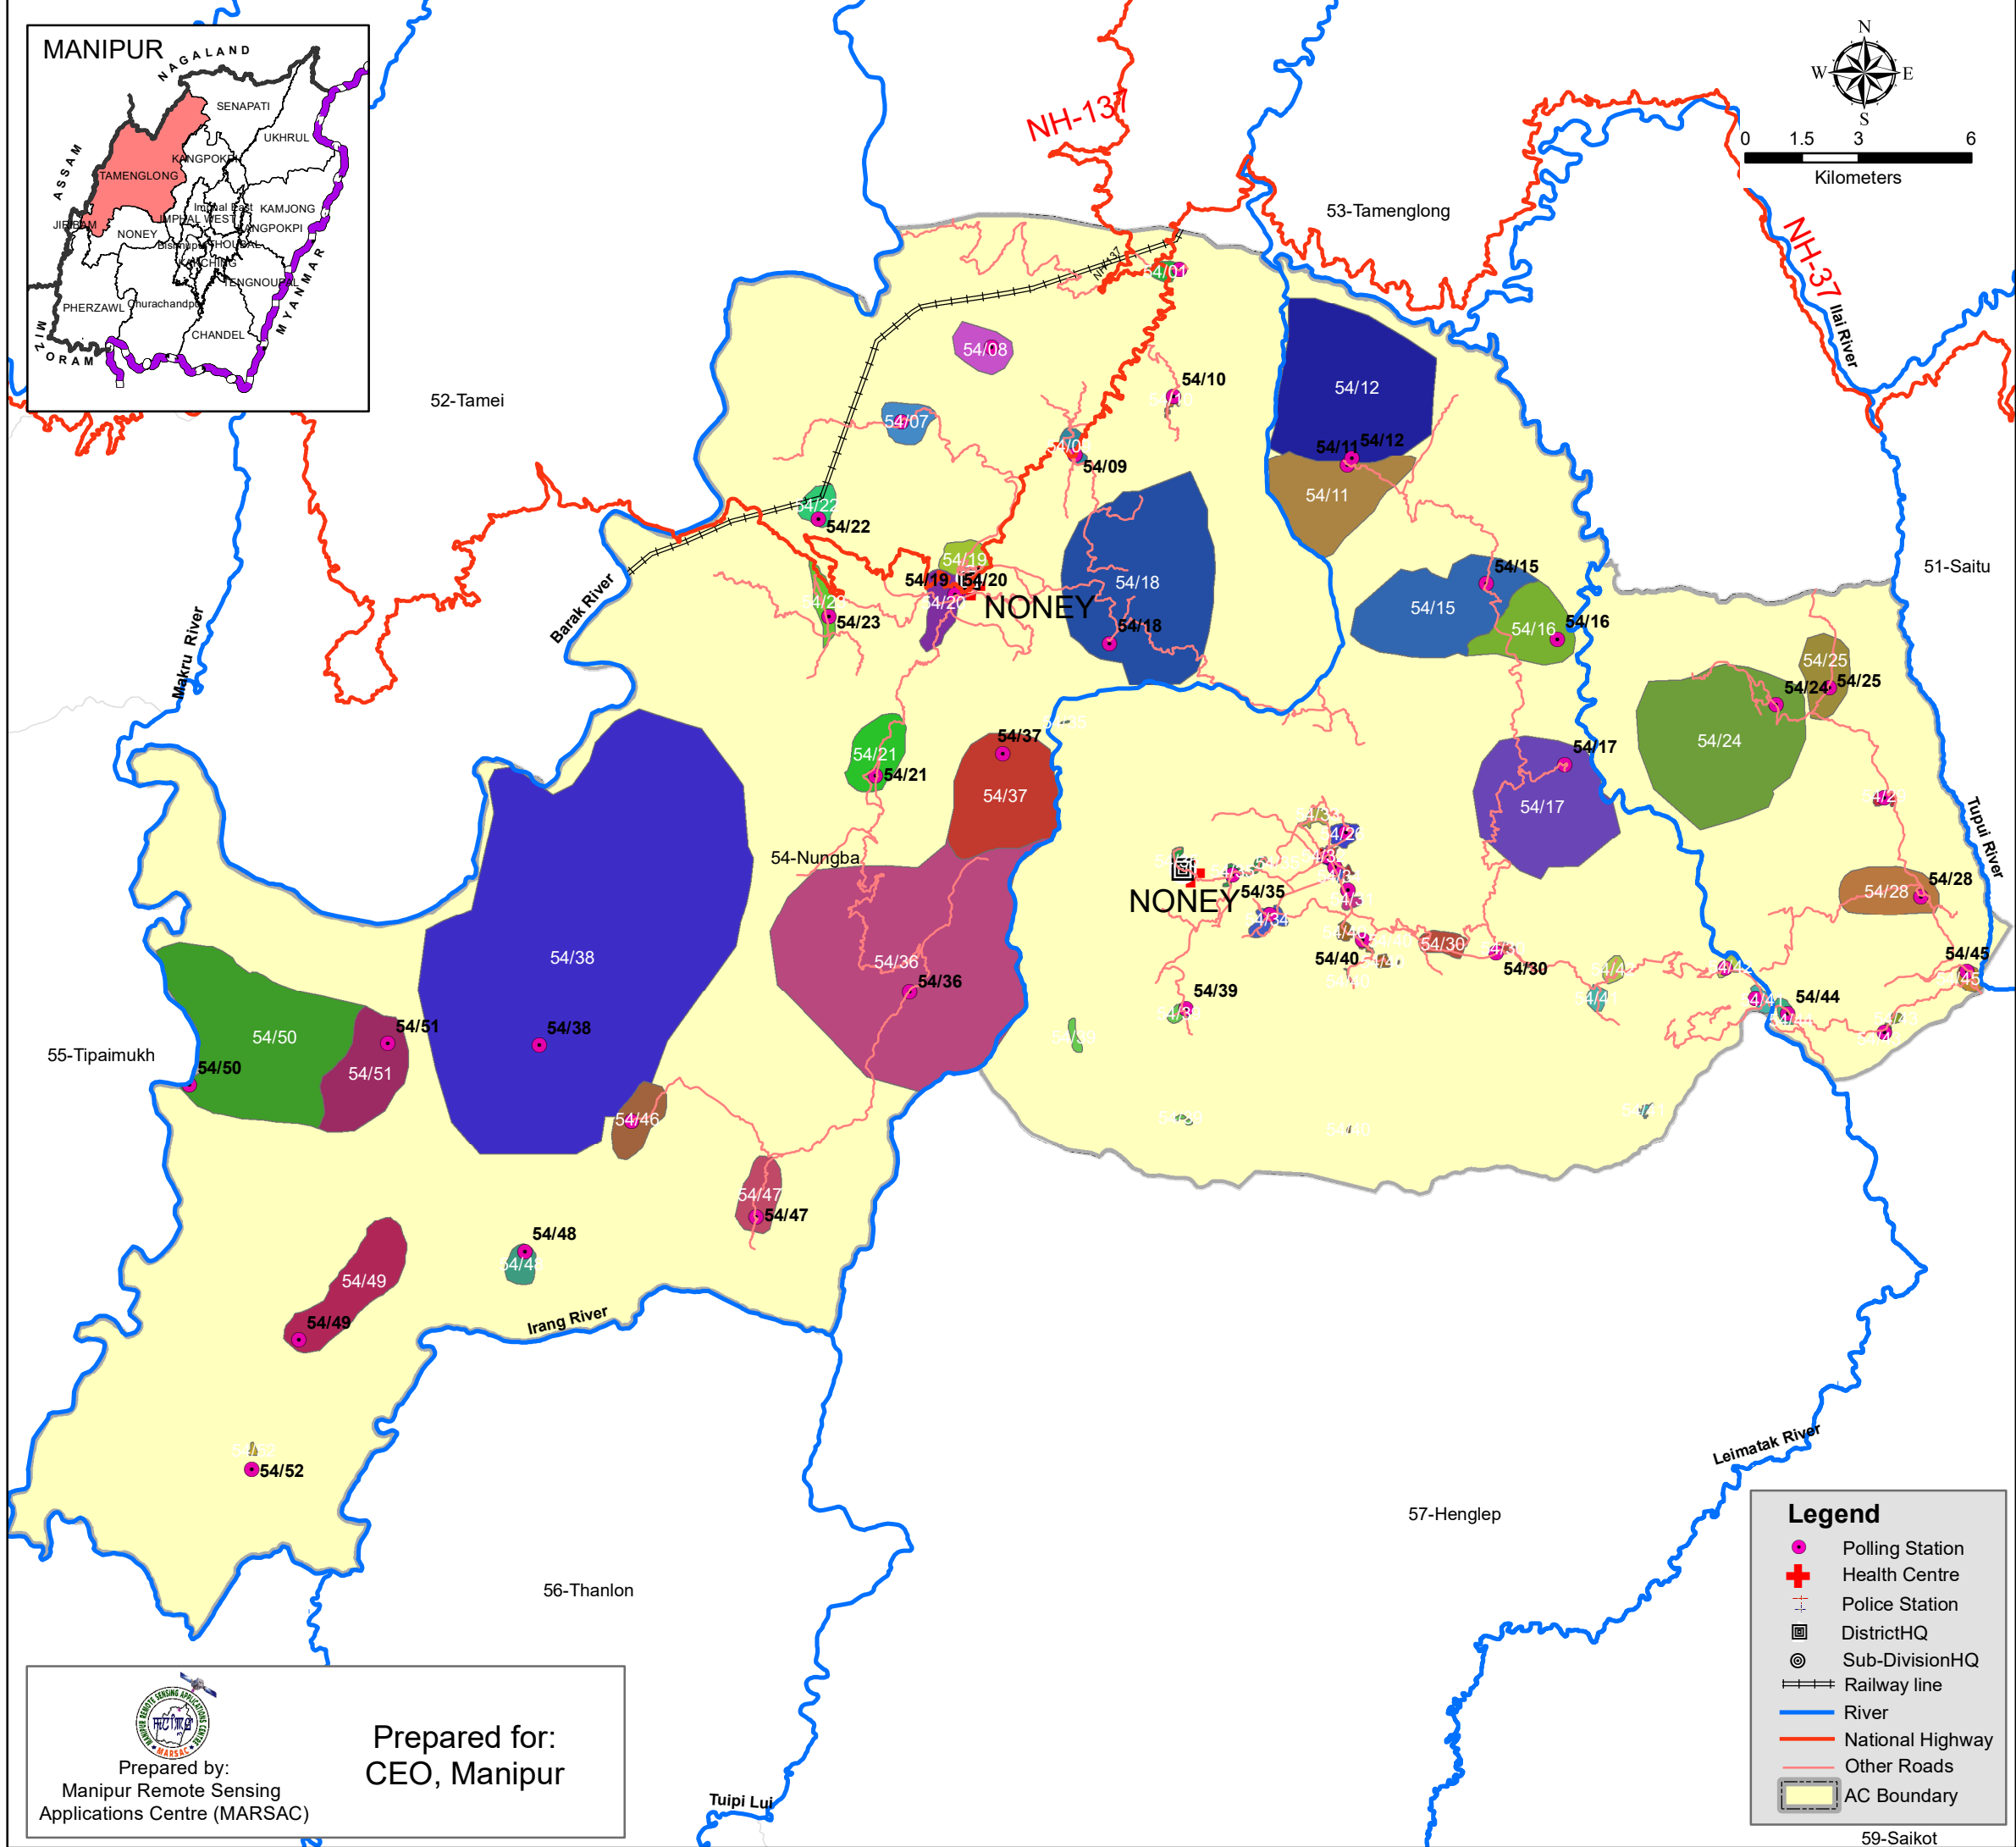

Legend

- Polling Station
- + Health Centre
- + Police Station
- DistrictHQ
- Sub-DivisionHQ
- Railway line
- River
- National Highway
- Other Roads
- AC Boundary

Prepared for:
CEO, Manipur

Prepared by:
Manipur Remote Sensing
Applications Centre (MARSAC)