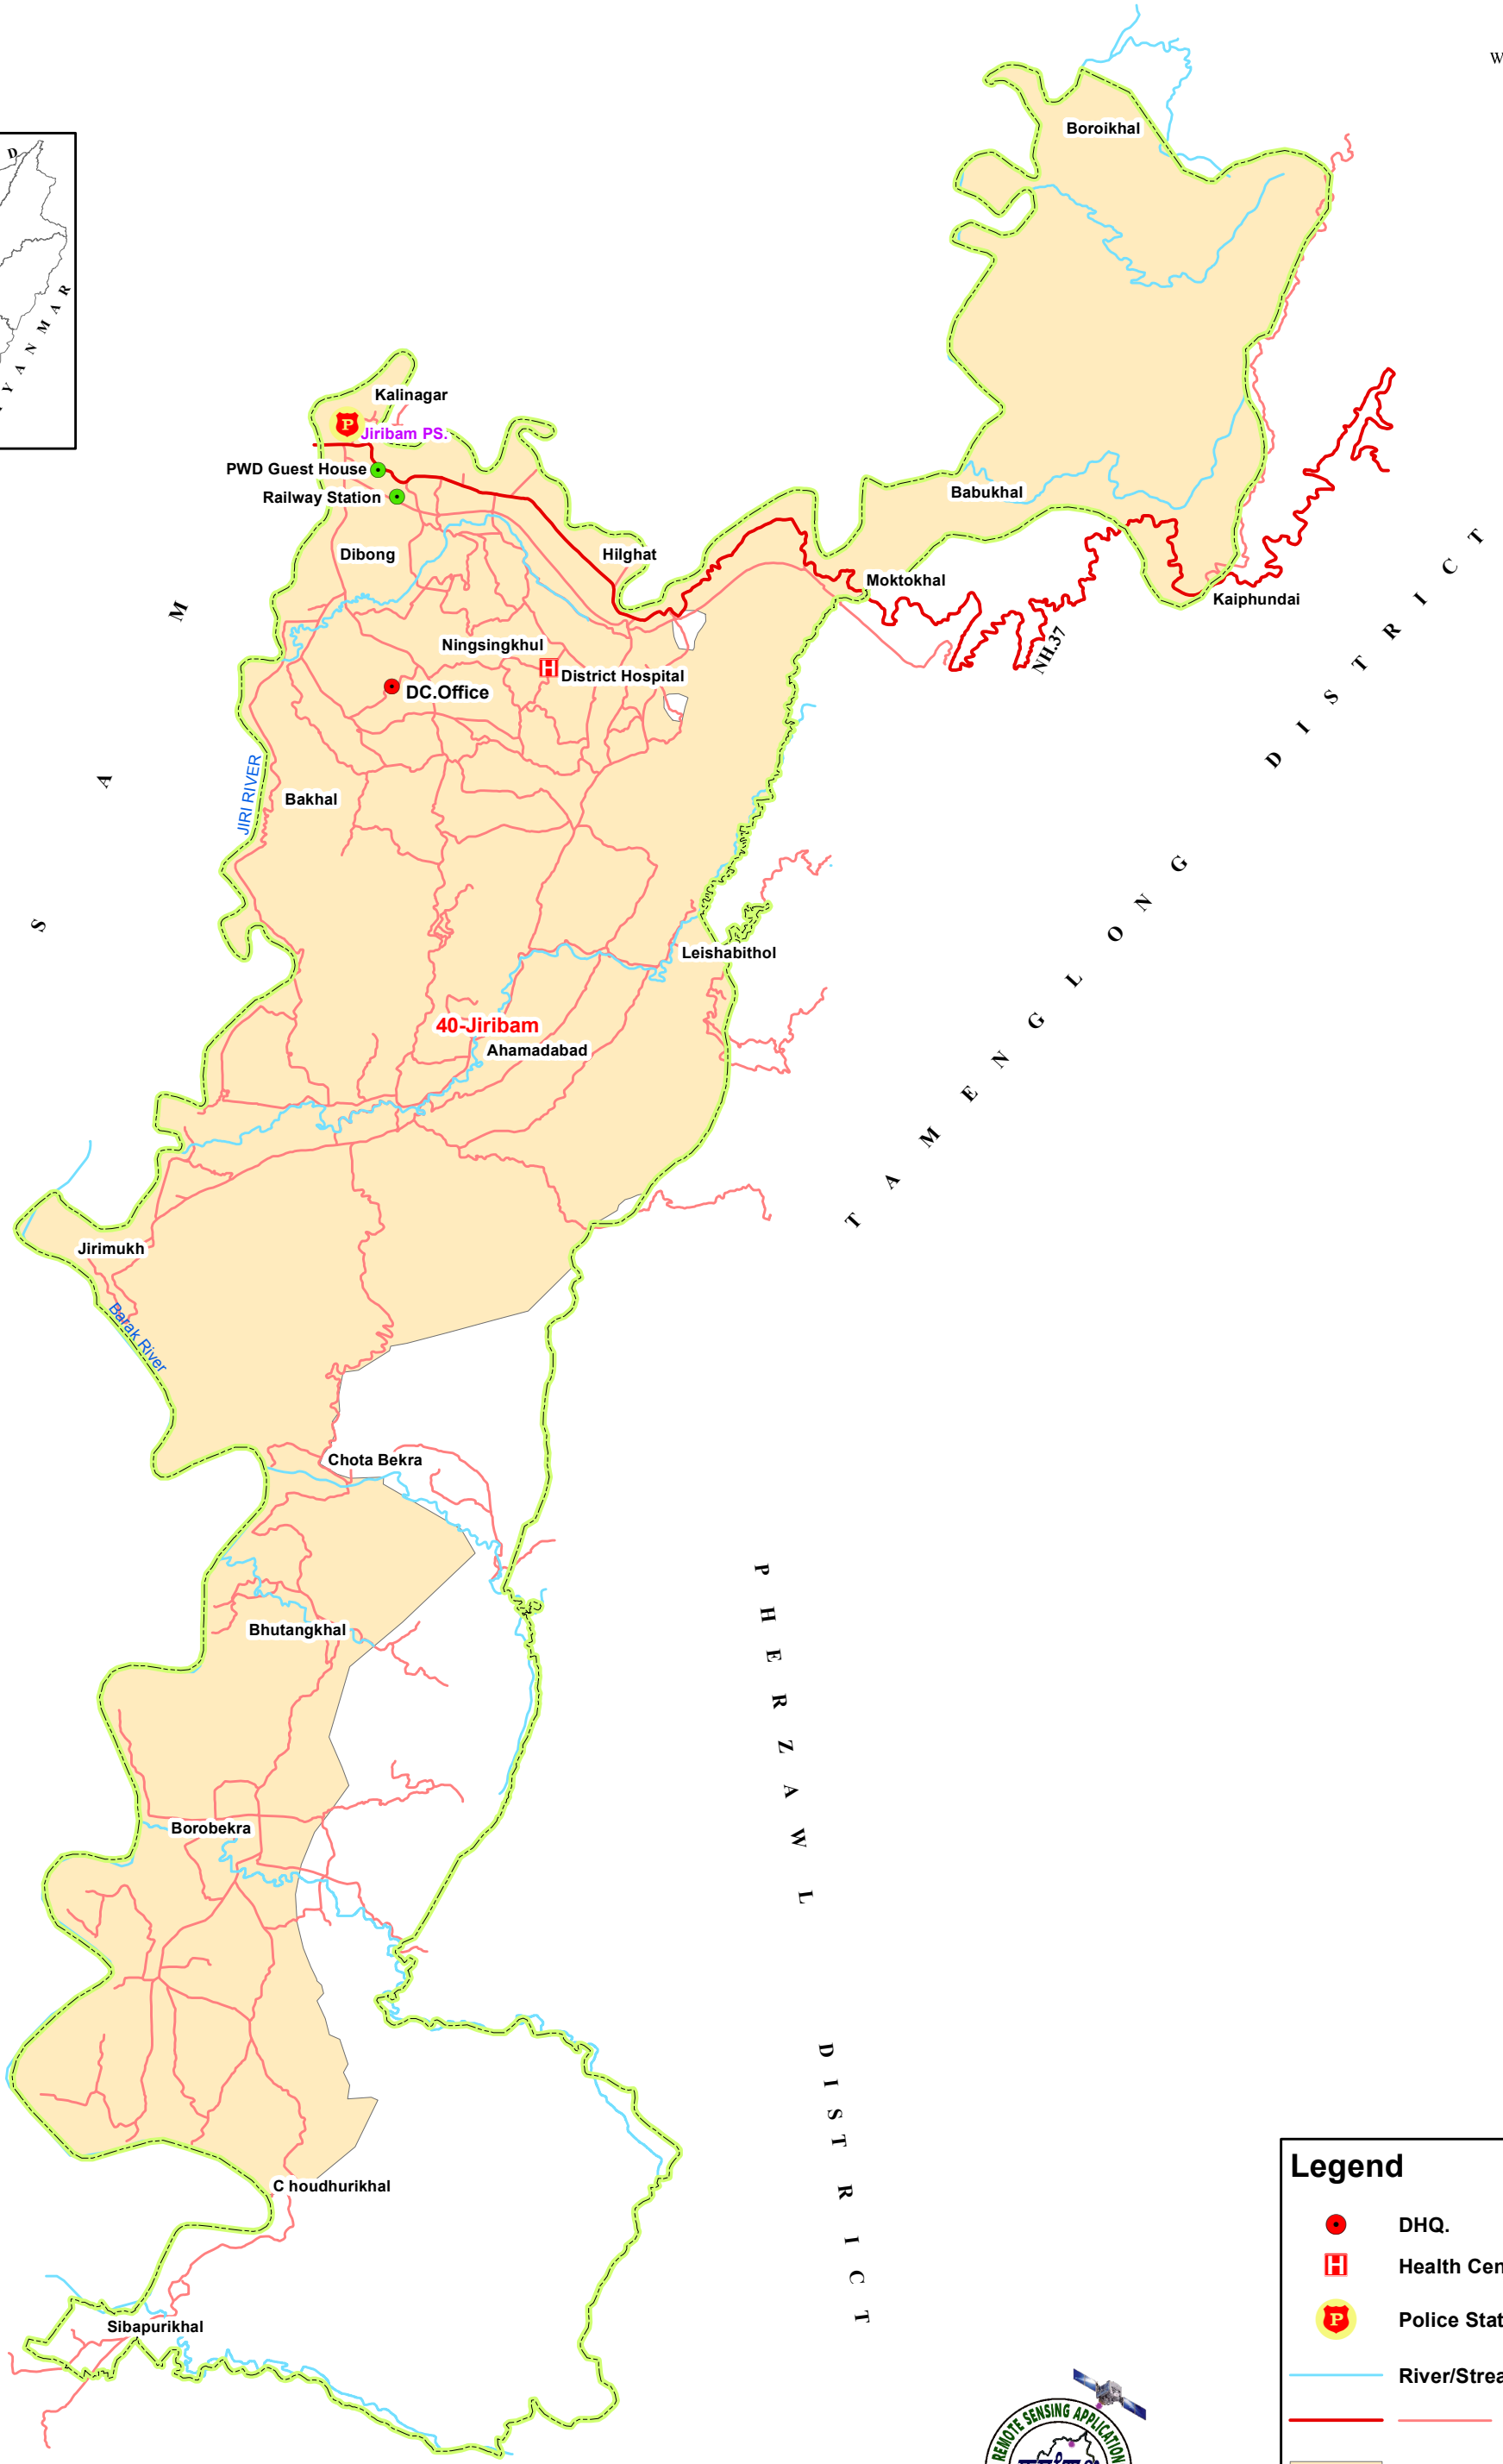

MAP OF JIRIBAM DISTRICT, MANIPUR.

NB :- District Boundary are subject to correction.

Legend	
	DHQ.
	Health Centre
	Police Station
	River/Stream
	Road
	AC.Boundary
	District Boundary