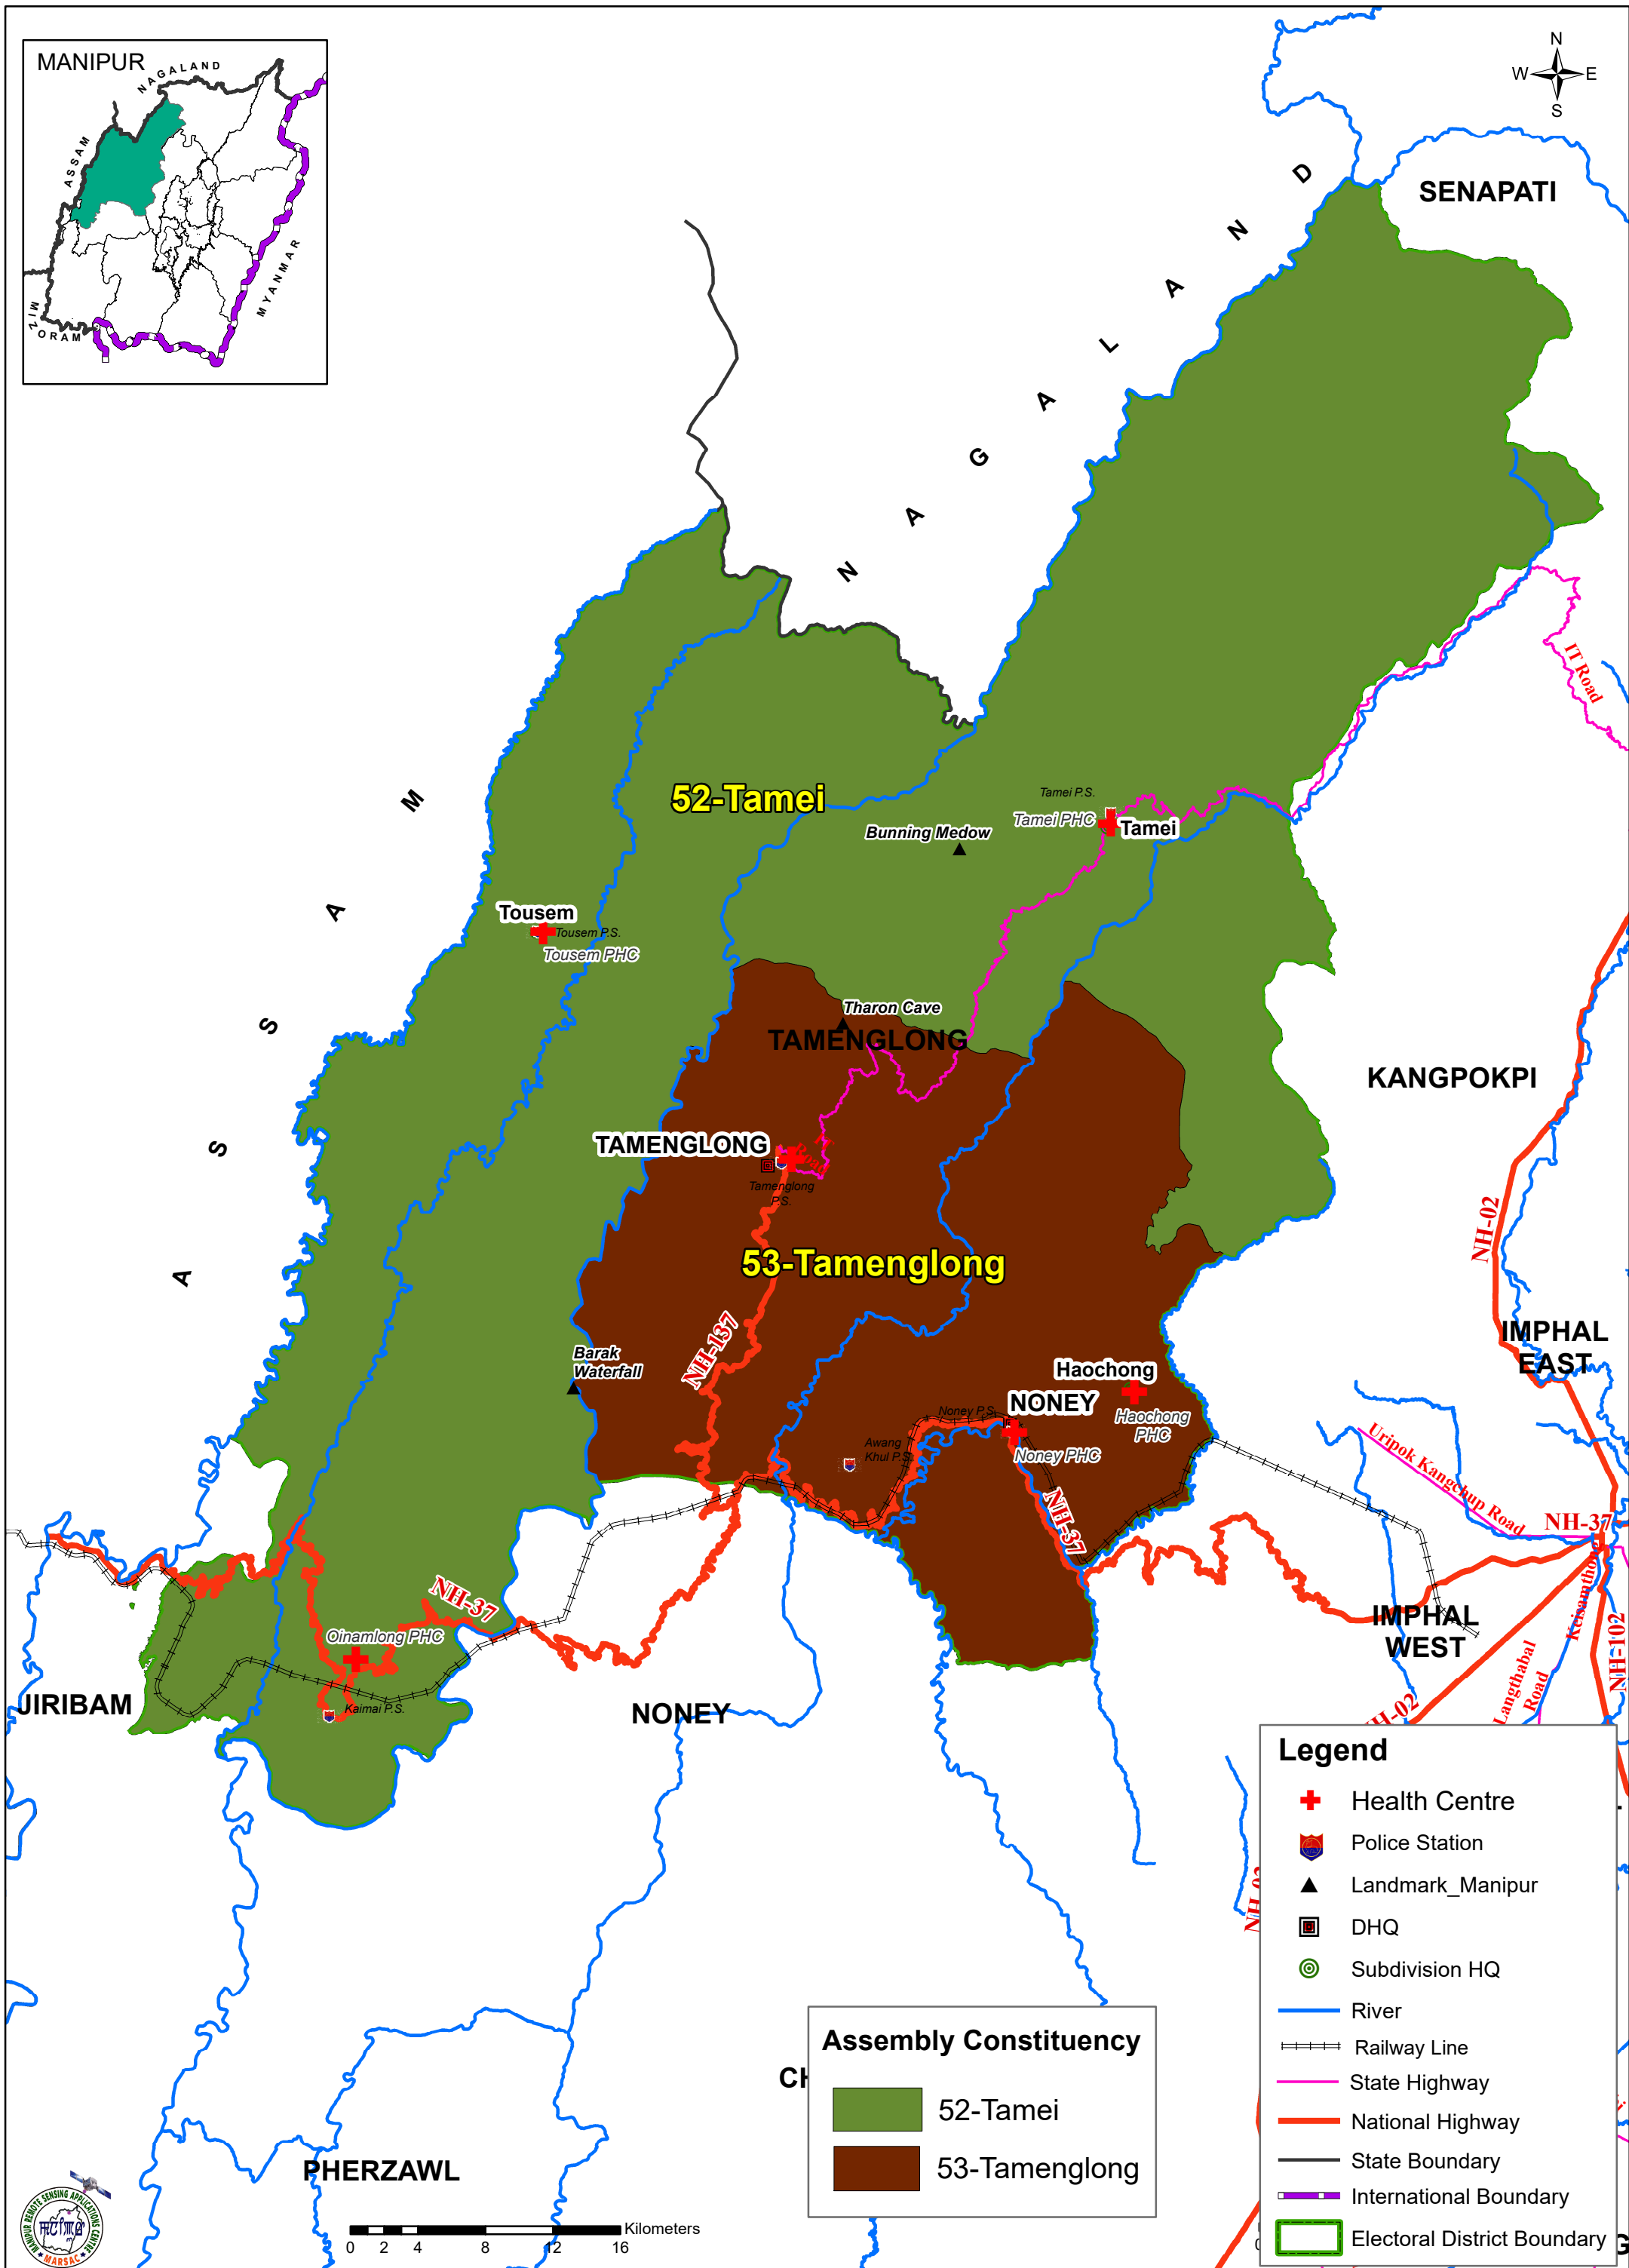

TAMENGLONG DISTRICT ELECTORAL MAP

Assembly Constituency	
	52-Tamei
	53-Tamenglong

Legend	
+	Health Centre
	Police Station
	Landmark_Manipur
	DHQ
	Subdivision HQ
	River
	Railway Line
	State Highway
	National Highway
	State Boundary
	International Boundary
	Electoral District Boundary