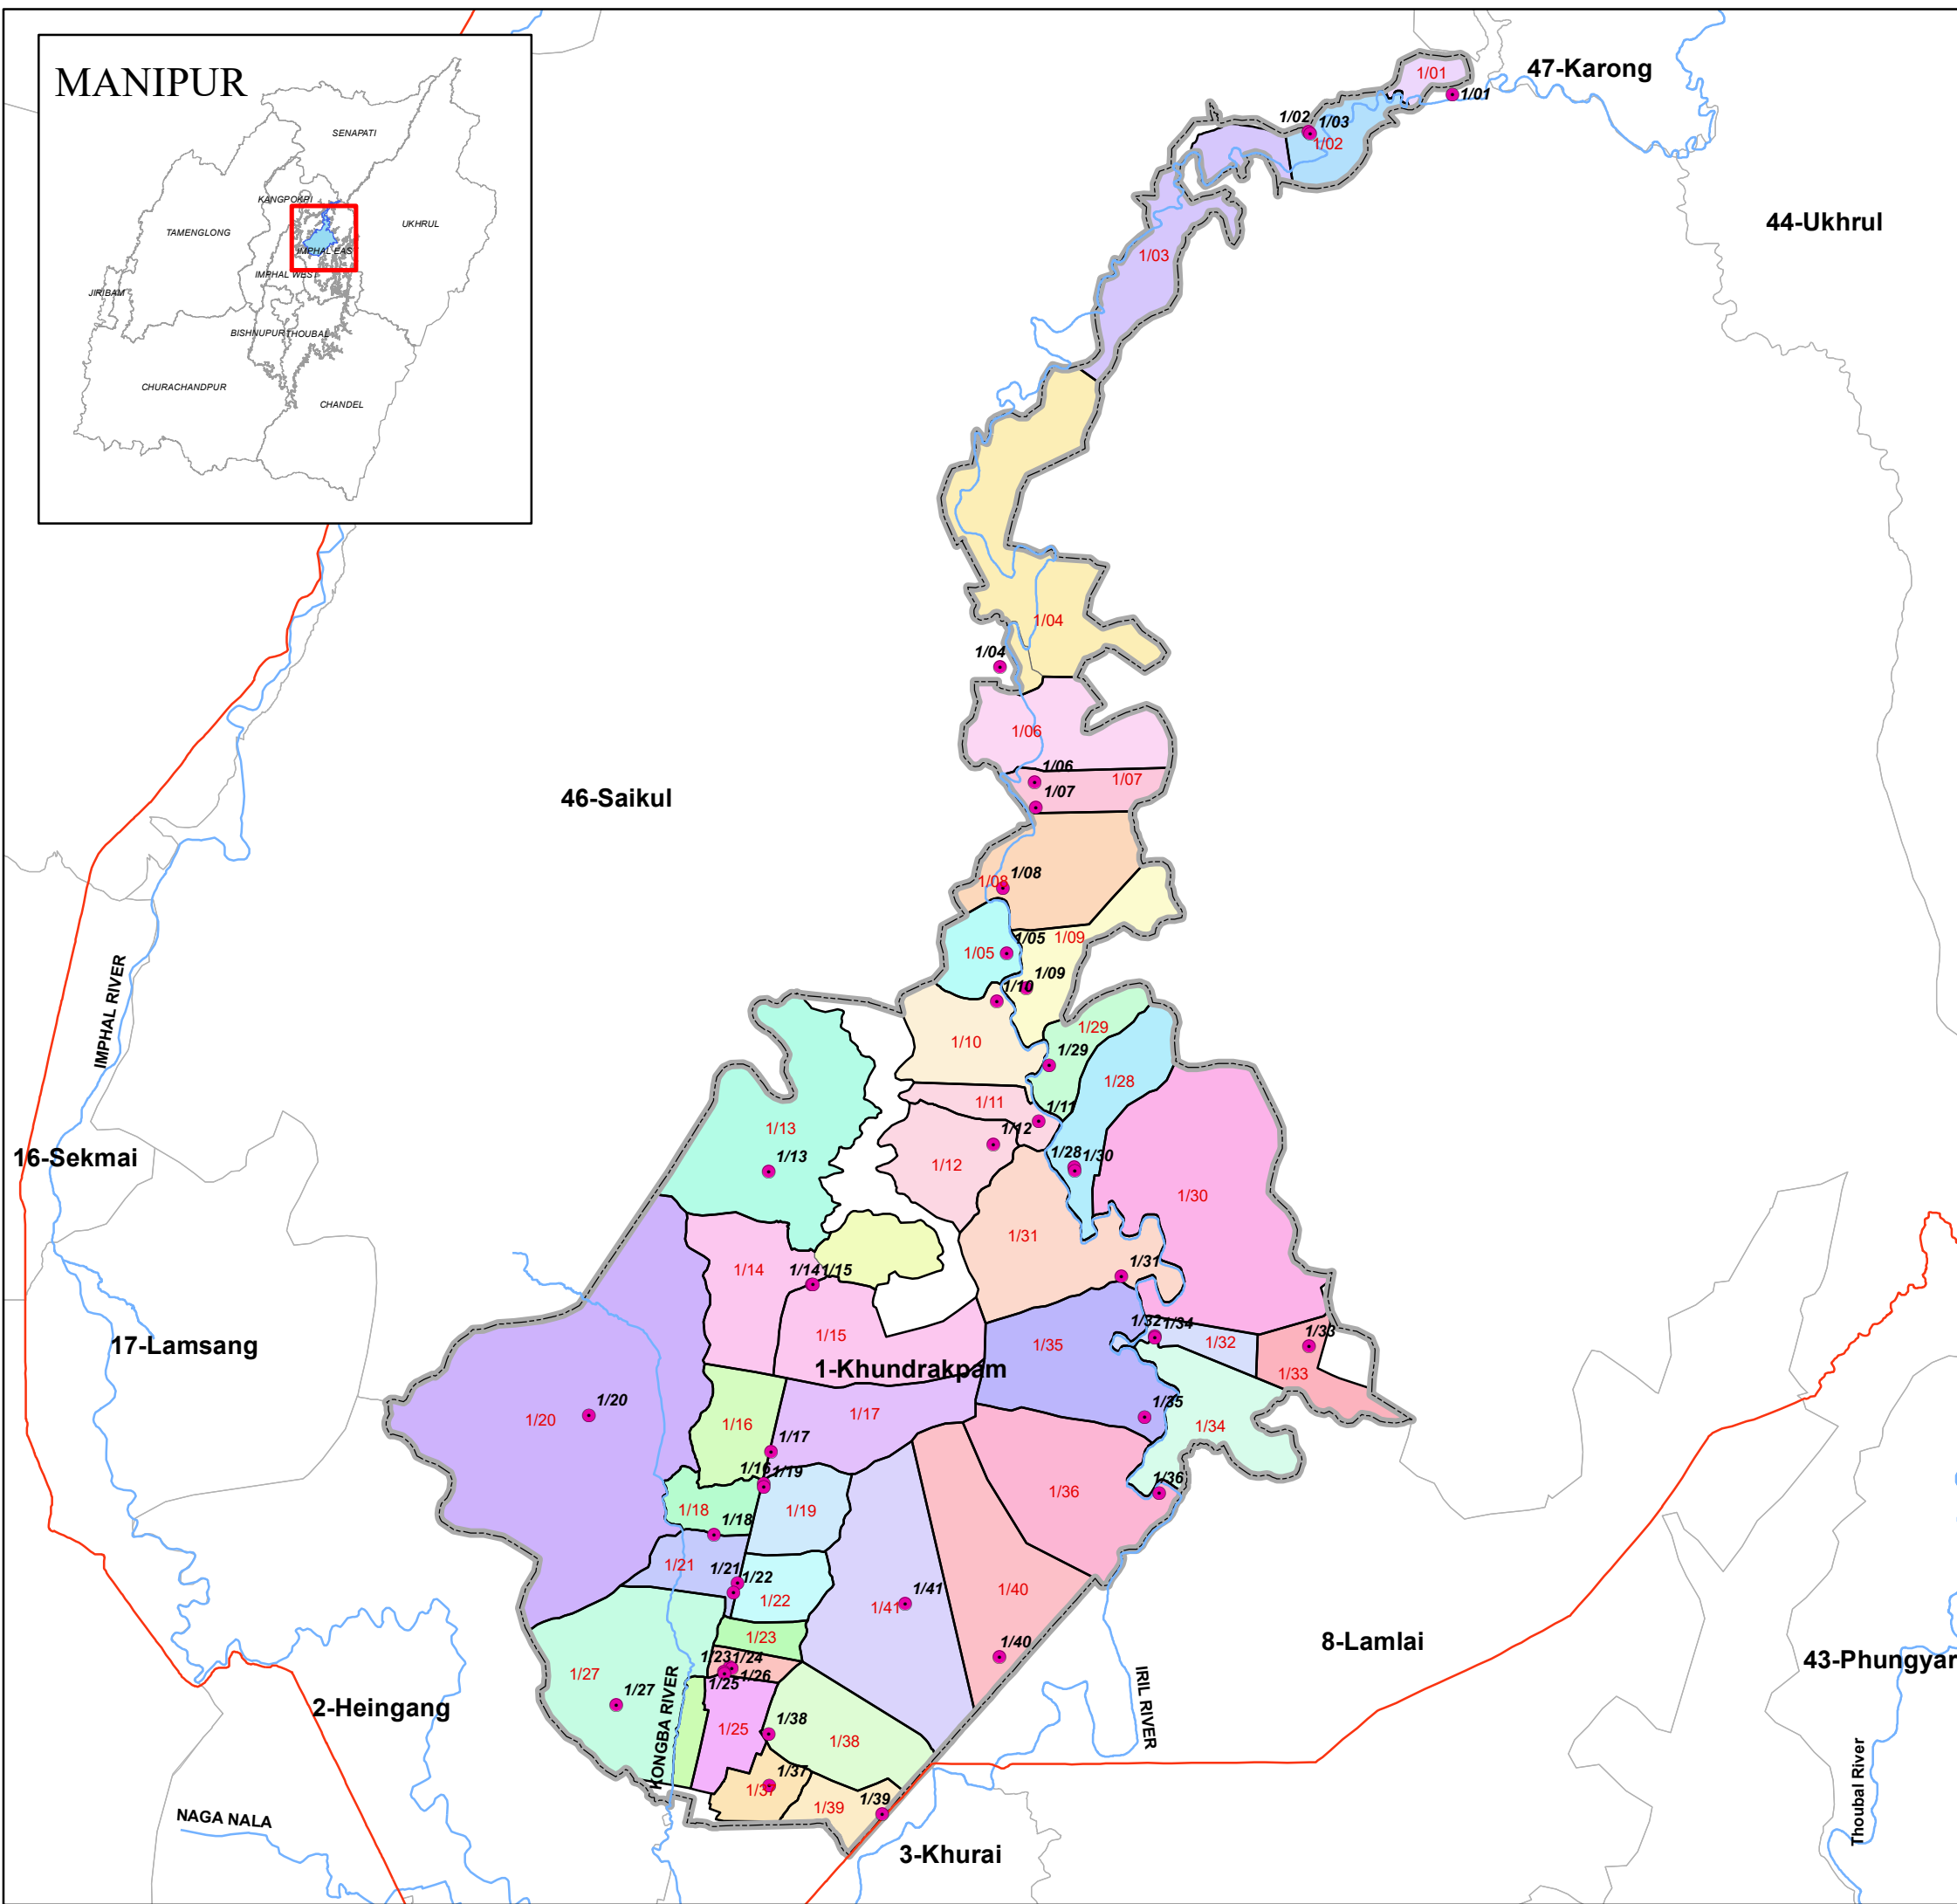

MANIPUR

AC MAP (1-Khundrakpam AC)

0 2.25 4.5 9

Kilometers

Legend

- Polling Stations
- River
- National Highway
- Other Roads
- AC Boundary
- 1-Khundrakpam AC Boundary
- Part Boundary

Poll_No	Poll_NAME
1/01	Gamnom U.J.B. School
1/02	Shree Narayan and Ganga Chouhan (N/W)
1/03	Shree Narayan and Ganga Chouhan (S/w)
1/04	Ikou Govt.Primary School
1/05	Pukhao Leitanpokpi Primary School
1/06	Pukhao Terapur Primary School
1/07	Pukhao Naharup Anganwadi Centre
1/08	Pukhao Ahailup Junior High School
1/09	Pukhao Laipham Primary School
1/10	Khewa Company Primary School
1/11	Sagolmang Primary School
1/12	Yunam Patlou Primary School
1/13	Yumnam Khunou Primary School (E/W)
1/14	Yumnam Khunou Jr. High School (W/W)
1/15	Yumnam Khunou Jr. High School (E/W)
1/16	Haraorou Cosmopolitan Primary School
1/17	Sambrei Primary School
1/18	Tangkham UJB School
1/19	Cosmopolitan High School
1/20	Sarouthei Lower Primary School
1/21	Khundrakpam Awang Leikai Primary School
1/22	Khundrakpam Model High School
1/23	Khundrakpam Primary School (E/W)
1/24	Khundrakpam Primary School (N/W)
1/25	Naorem Birahari College (N/W)
1/26	Naorem Birahari College (S/W)
1/27	Pangei Govt. Lower Primary School
1/28	Uyumpok Khunou Upper Primary School (N/W)
1/29	Wakhong Primary School
1/30	Uyumpok Khunou Upper Primary School (S/W)
1/31	Purum Pangal Samon Primary School
1/32	Keibi Taret Khul Primary School (N/W)
1/33	Chanung Primary School
1/34	Keibi Taret Khul Primary School (S/W)
1/35	Keibi Kullen Primary School (W/W)
1/36	Keibi Heikak Mapal L.P.School
1/37	Waiton Primary School
1/38	Laishram Shyama Devi High School
1/39	Shija Primary School
1/40	Pourabi Primary School
1/41	Wairi Primary School

Prepared by:
Manipur Remote Sensing
Applications Centre (MARSAC)

Prepared for:
CEO, Manipur