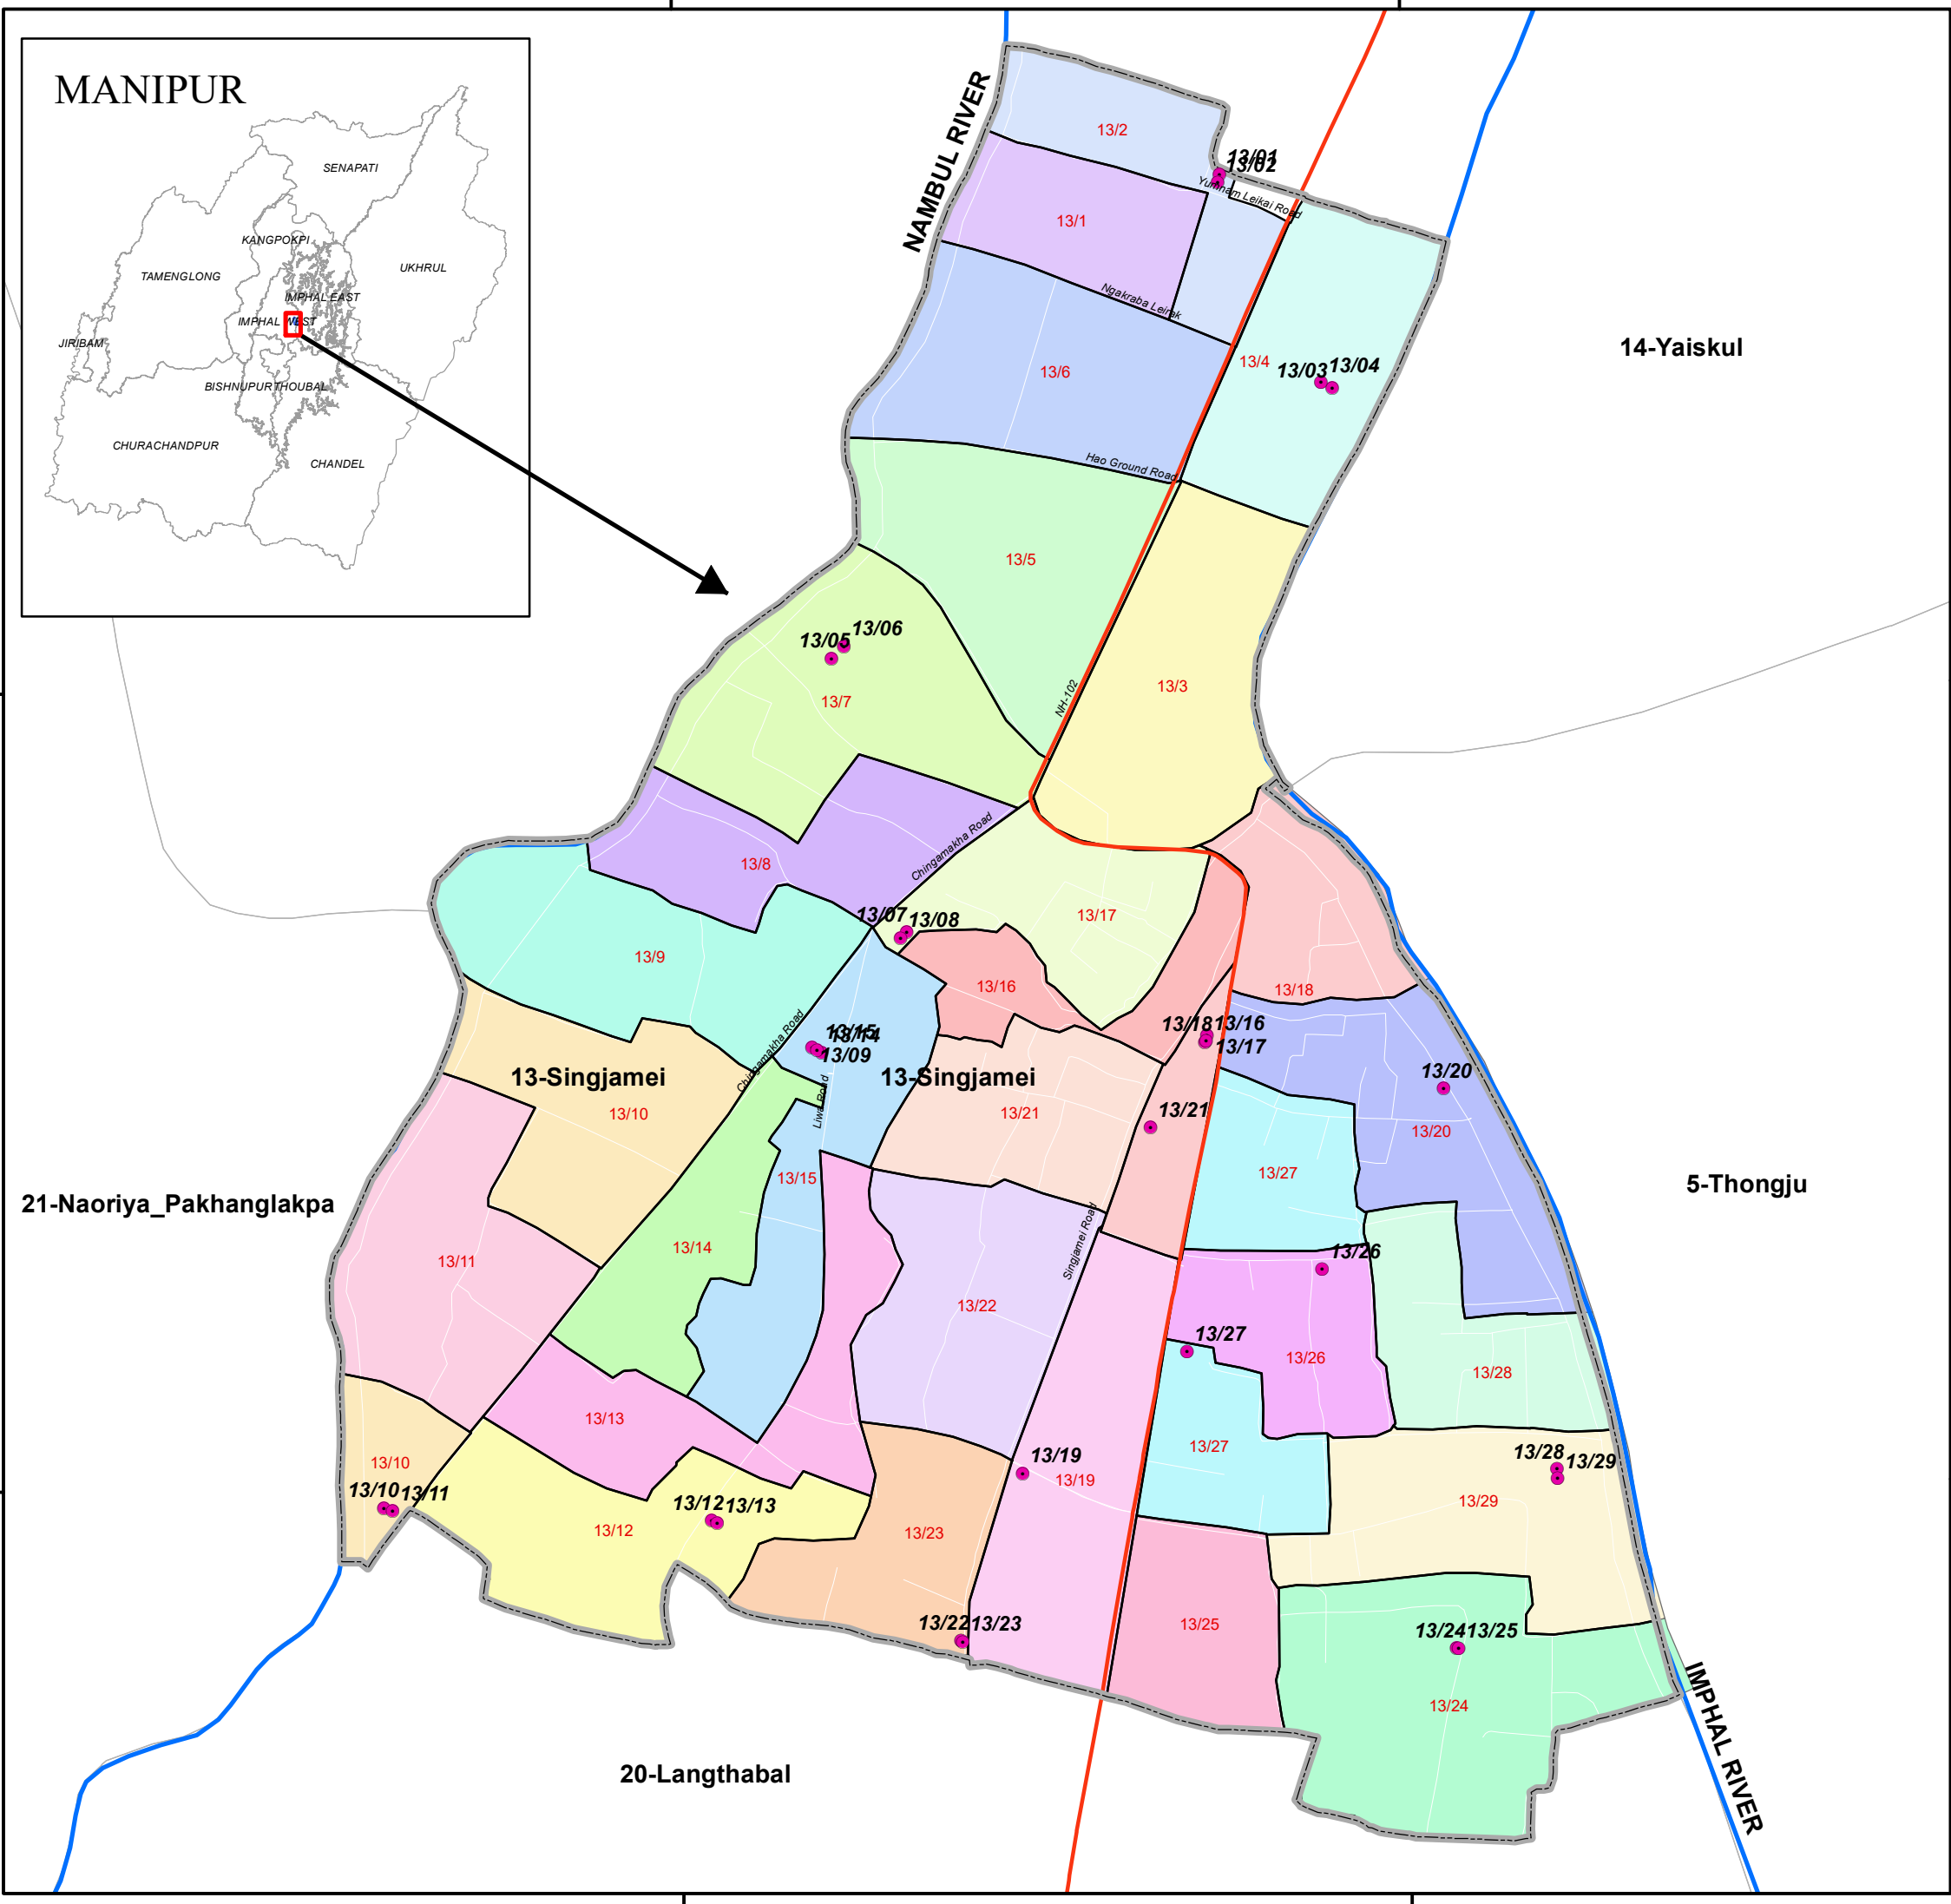

MANIPUR

AC MAP (13- Singjamei AC)

Legend

- Polling Stations
- River
- National Highway
- Other Roads
- AC Boundary
- 13-Singjamei AC Boundary
- Part Boundary

Poll_No	Poll_NAME
13/01	Yumjao Lairembi High School (N/W)
13/02	Yumjao Lairembi High School (S/W)
13/03	Petigru Junior High School (N/W)
13/04	Petigru Junior High School (S/W)
13/05	Manipur College (S/W)
13/06	Manipur College (N/W)
13/07	Leimayol Arts Centre(N/W)
13/08	Leimayol Arts Centre(S/W)
13/09	Chingamakha High School (W/W)
13/10	Heirangoithong Girls High School (E/W)
13/11	Heirangoithong Girls High School (W/W)
13/12	S.E.C.O Club, Chanam Pukhri Mapal
13/13	Chanam Pukhri Mapal Community Hall
13/14	Chingamakha High School (E/W)
13/15	Chingamakha High School (M/W)
13/16	Singjamei Community Hall (E/W)
13/17	Singjamei Community Hall (W/W)
13/18	Social Upliftment Organisation
13/19	New Age Club, Thongam Leikai
13/20	Youth Amateur Welfare Association (YAWA) Club
13/21	SROY Club
13/22	Shatra Bidyalaya Primary School(N/W)
13/23	Shatra Bidyalaya Primary School(S/W)
13/24	Waikhom Leikai Primary School(E/W)
13/25	Waikhom Leikai Primary School(N/W)
13/26	Singjamei Okram LeikaiCommunity Hall
13/27	Social Development Organisation, Mayangbam Leikai
13/28	Oinam Thingei Govt. Primary School (N/W)
13/29	Oinam Thingel Govt. Primary School (S/W)

Prepared by:
Manipur Remote Sensing
Applications Centre (MARSAC)

Prepared for:
CEO, Manipur