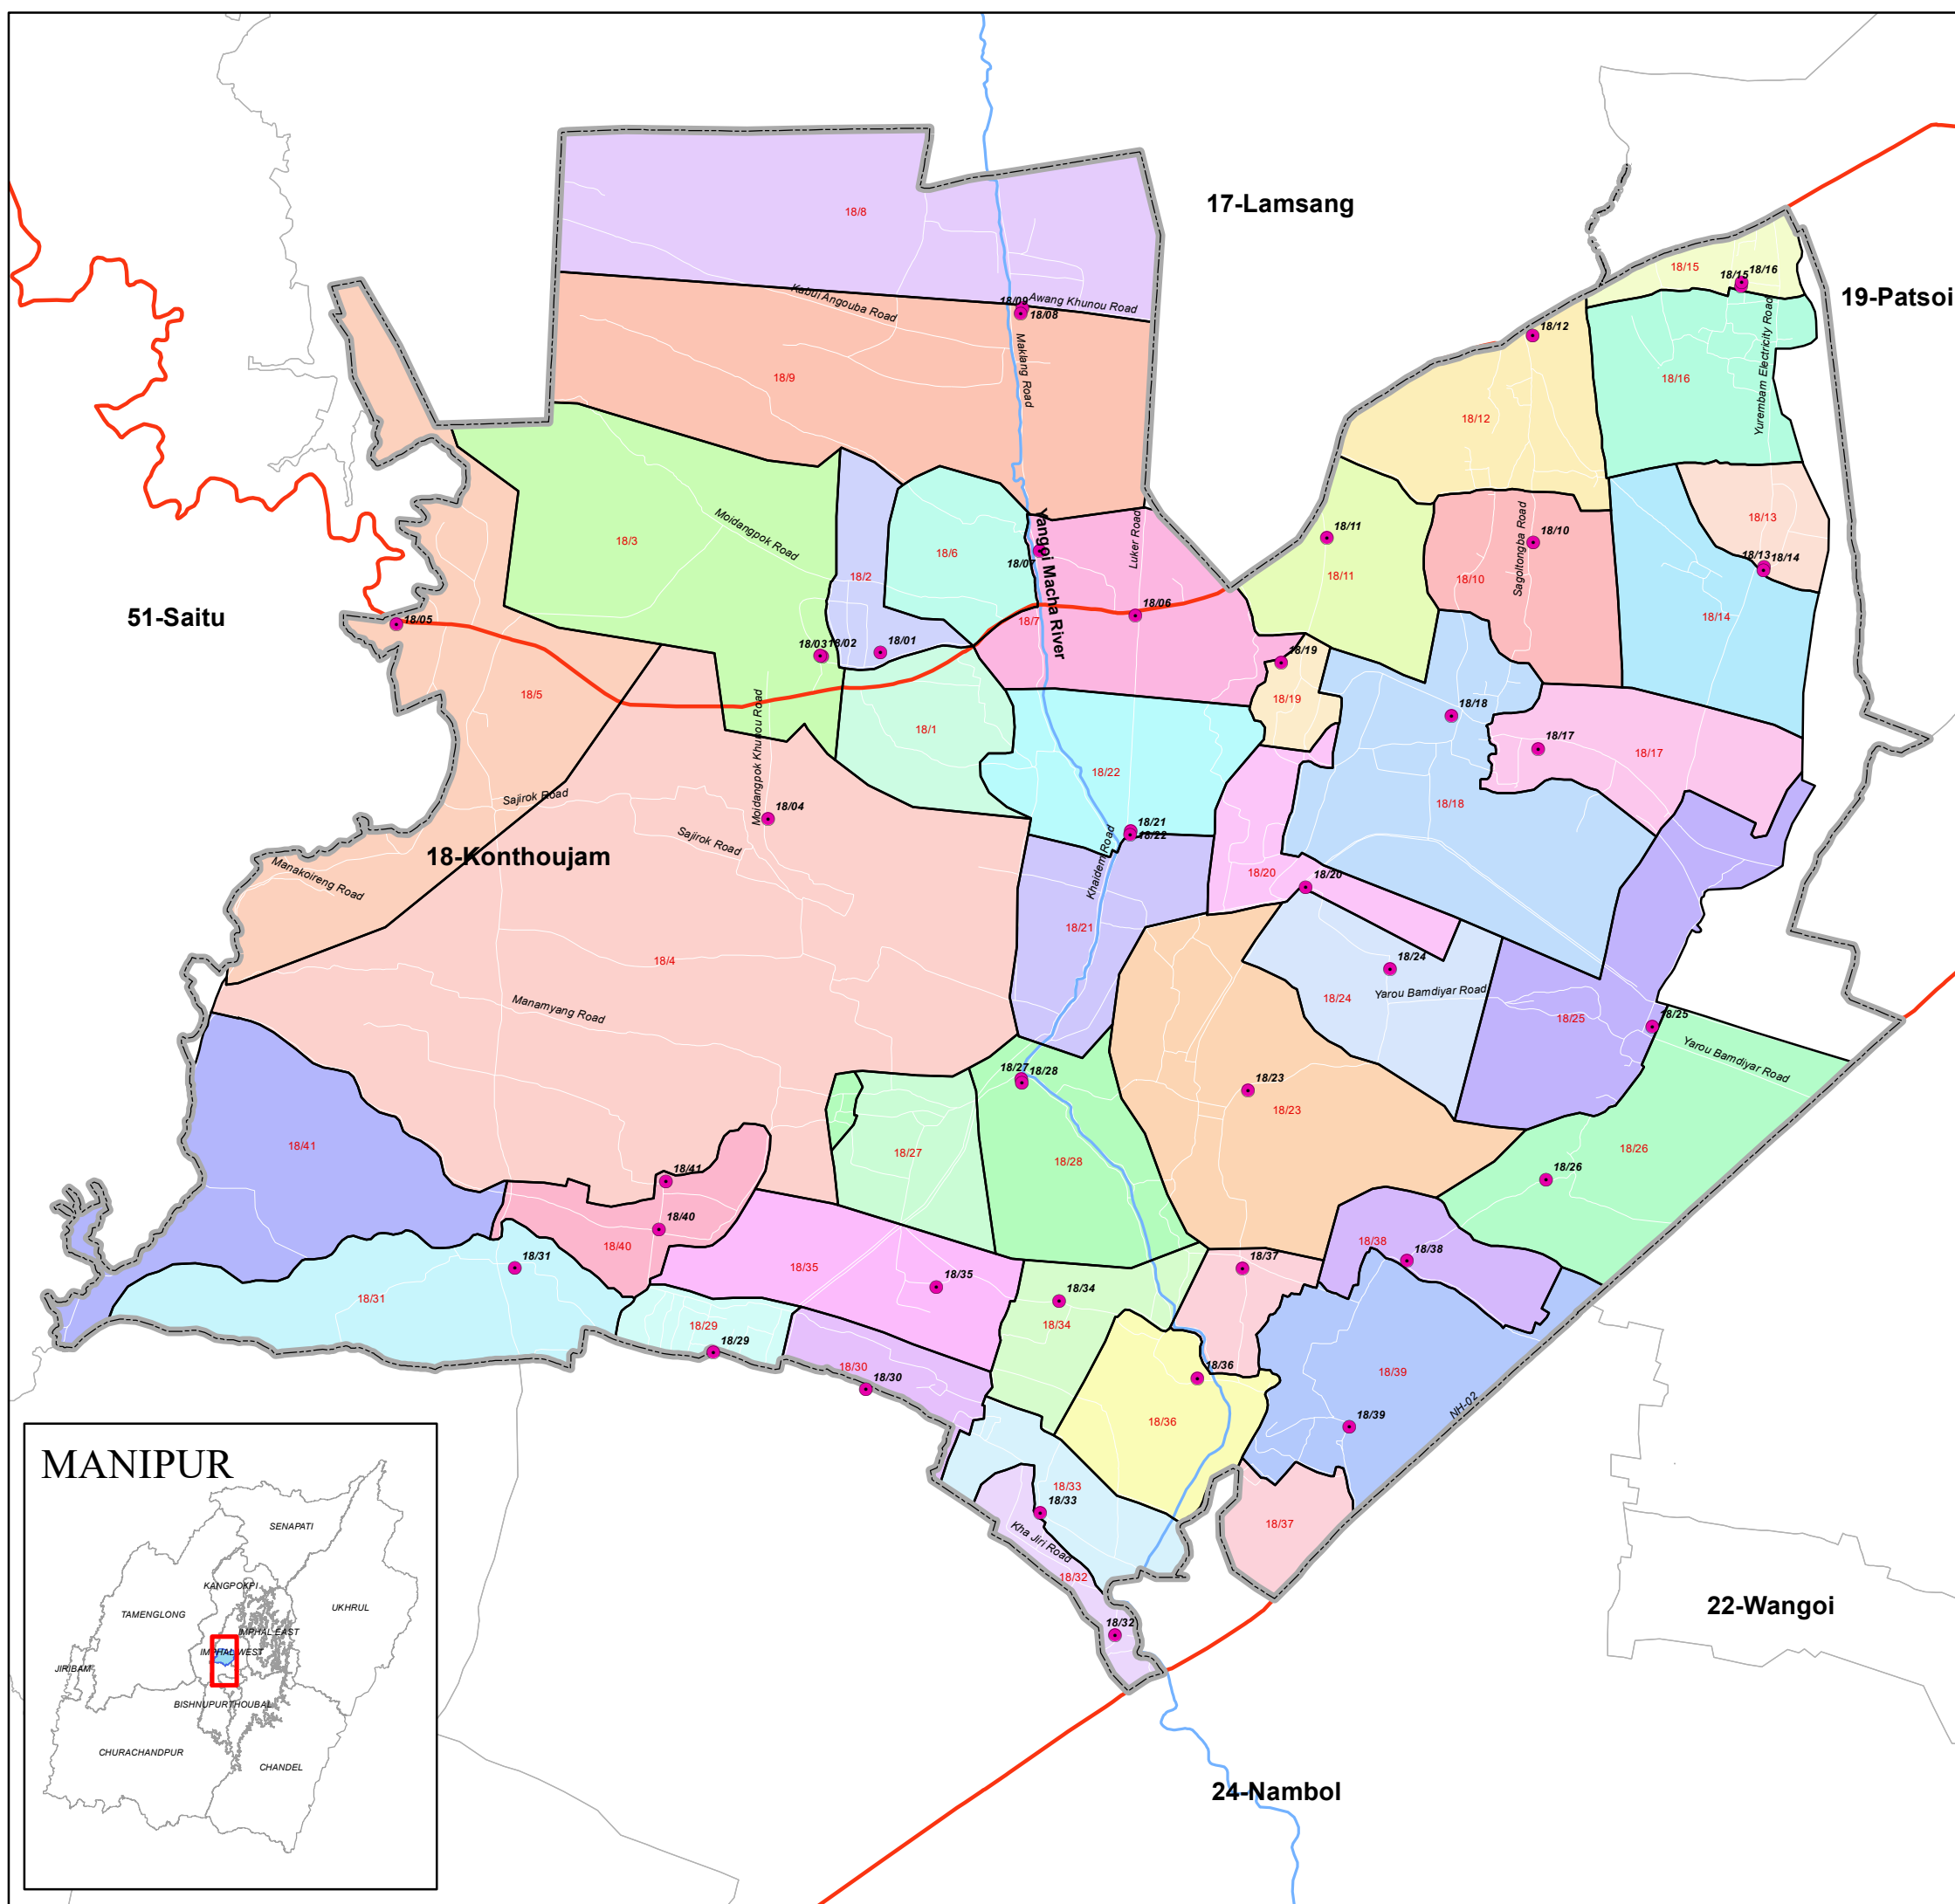

AC MAP (18-Konhoujam AC)

Legend

- Polling Stations
- River
- National Highway
- Other Roads
- AC Boundary
- 18-Konhoujam AC Boundary
- Part Boundary

Poll_No	Poll_NAME
18/01	Moidangpok Khullen P/S(W/W)
18/02	Youth Guide Club,Moidangpok Awang Leikai
18/03	Moidangpok Khullen Recent Youth Club
18/04	Moidangpok Khunou Govt. Junior H/S
18/05	Keithelmanbi Junior High School
18/06	Koloipan High School
18/07	Bharat Nirman Rajiv Gandhi Sewa Kendra(BNRGSK)
18/08	Ngairangbam Primary School(E/W)
18/09	Ngairangbam Primary School(W/W)
18/10	Sagoltongba Lower Primary School
18/11	Sagoltongba Sabal Leikai Lower Primary School
18/12	Recent Higher Secondary School
18/13	Yurembam Girls Primary School(N/W)
18/14	Yurembam Girls Primary School(S/W)
18/15	Yurembam High School(N/W)
18/16	Yurembam High School(S/W)
18/17	Building of erstwhile Konhoujam Mamang Girls Junior Basic School
18/18	Konhoujam Lairembi H/S (Aided)
18/19	Konhoujam Maning Tribal Primary School
18/20	Konhoujam Makha Khabam H/S(S/W)
18/21	Khaidem Upper P/S (N/W)
18/22	Khaidem Upper P/S (S/W)
18/23	Khabi P/S (N/W)
18/24	Khabam Bamdiar Mamang Leikai Angalwadi Centre
18/25	Khabi Bamdiar H/S
18/26	Bomdiar Thangtek Tera Makhong Primary School
18/27	Heigrujam H/S (N/W)
18/28	Heigrujam H/S (S/W)
18/29	Kangmong Public H/S
18/30	Kamong Tongbram Primary School
18/31	Kangmong Meisnam P/S
18/32	Nambol Mongjing P/S
18/33	Kha Jiri Maning P/S
18/34	Awang Jiri P/S (Aided)
18/35	Awang Jiri Maning Leikai Yaipha Club
18/36	Phoijing Chingning P/S
18/37	Thangtek Junior High School
18/38	Thangtek Tera Primary School
18/39	Phoijing Awang Primary School
18/40	Kangmong Langoljam P/S
18/41	Kangmong High School

Prepared by:
Manipur Remote Sensing
Applications Centre (MARSAC)

Prepared for:
CEO, Manipur