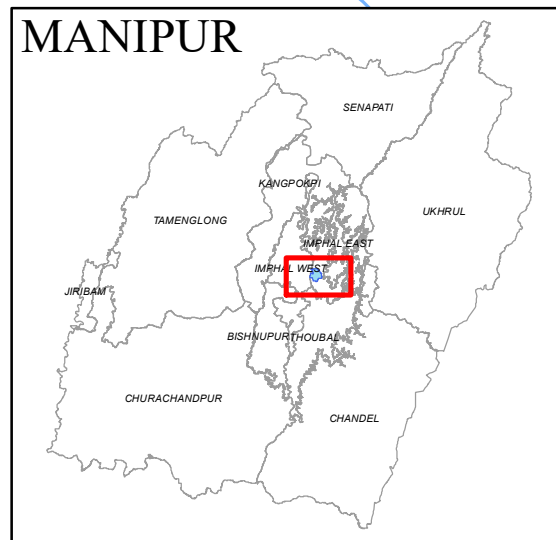

AC MAP (5-Thongju AC)

Kilometers

Legend

- Polling Stations
- River
- National Highway
- Other Roads
- AC Boundary
- 5-Thongju AC Boundary
- Part Boundary

Poll_No	Poll_NAME
5/01	Laishram Deva High School(N/W)
5/02	Laishram Deva High School(S/W)
5/03	Ningomthong Primary School
5/04	Ningomthong Youth Welfare Club
5/05	Lamdaibung Social Welfare Club
5/06	Naorem Leikai Girls Primary School
5/07	Student Welfare Committee
5/08	Yoibu Yohenba Lup
5/09	The Thongju Chigonglei Makhong Dev.Club
5/10	Thongju Junior High School
5/11	SEVA Club
5/12	Sarda Primary School
5/13	Rising Sun Club
5/14	Pantholbi Girls High School
5/15	Kongba Irong Upper Primary School
5/16	Meira Association
5/17	Bashikhong Junior High School
5/18	Ningomthong Wangkhei Nongpok L.P. School(N/W)
5/19	Ningomthong Wangkhei Nongpok L.P. School(S/W)
5/20	P.K.Upper Primary School
5/21	Youth Union Pebia Pandit Leikai Club
5/22	Mongkhanglambi Youth Club
5/23	Imphal English School
5/24	Torban Kshetri Leikai Jr.High School
5/25	Eastern Ideal Girls High School
5/26	Khongman Mangjin Primary School(E/W)
5/27	Thongam Sajou Mamorial Community Hall
5/28	Naorem Babu Junior High School (E/W)
5/29	Naorem Babu Junior High School (N/W)
5/30	Naorem Babu Junior High School (S/W)
5/31	National Children Primary School(N/W)
5/32	National Children Primary School(S/W)
5/33	Wangkhei Loumanbi Naharol Yaipha Thourang Club
5/34	Basikhong GP Panchayat Ghar
5/35	Laikon Upper Primary School
5/36	Uchekon Lower Primary School
5/37	Kongba Students Club
5/38	Youth Guidance Club
5/39	Wangkhei Kongba Girls Primary School
5/40	The Sunlight Library Club, Kongba Khetri Leikai
5/41	Uchekon Youth Athletic Club, Kongba Uchekon
5/42	Rainbow Educational Social Organisation Club
5/43	Social Youth United Club
5/44	Takhok Mapal Primary School (S/W)
5/45	Uchekon Young Unity Club