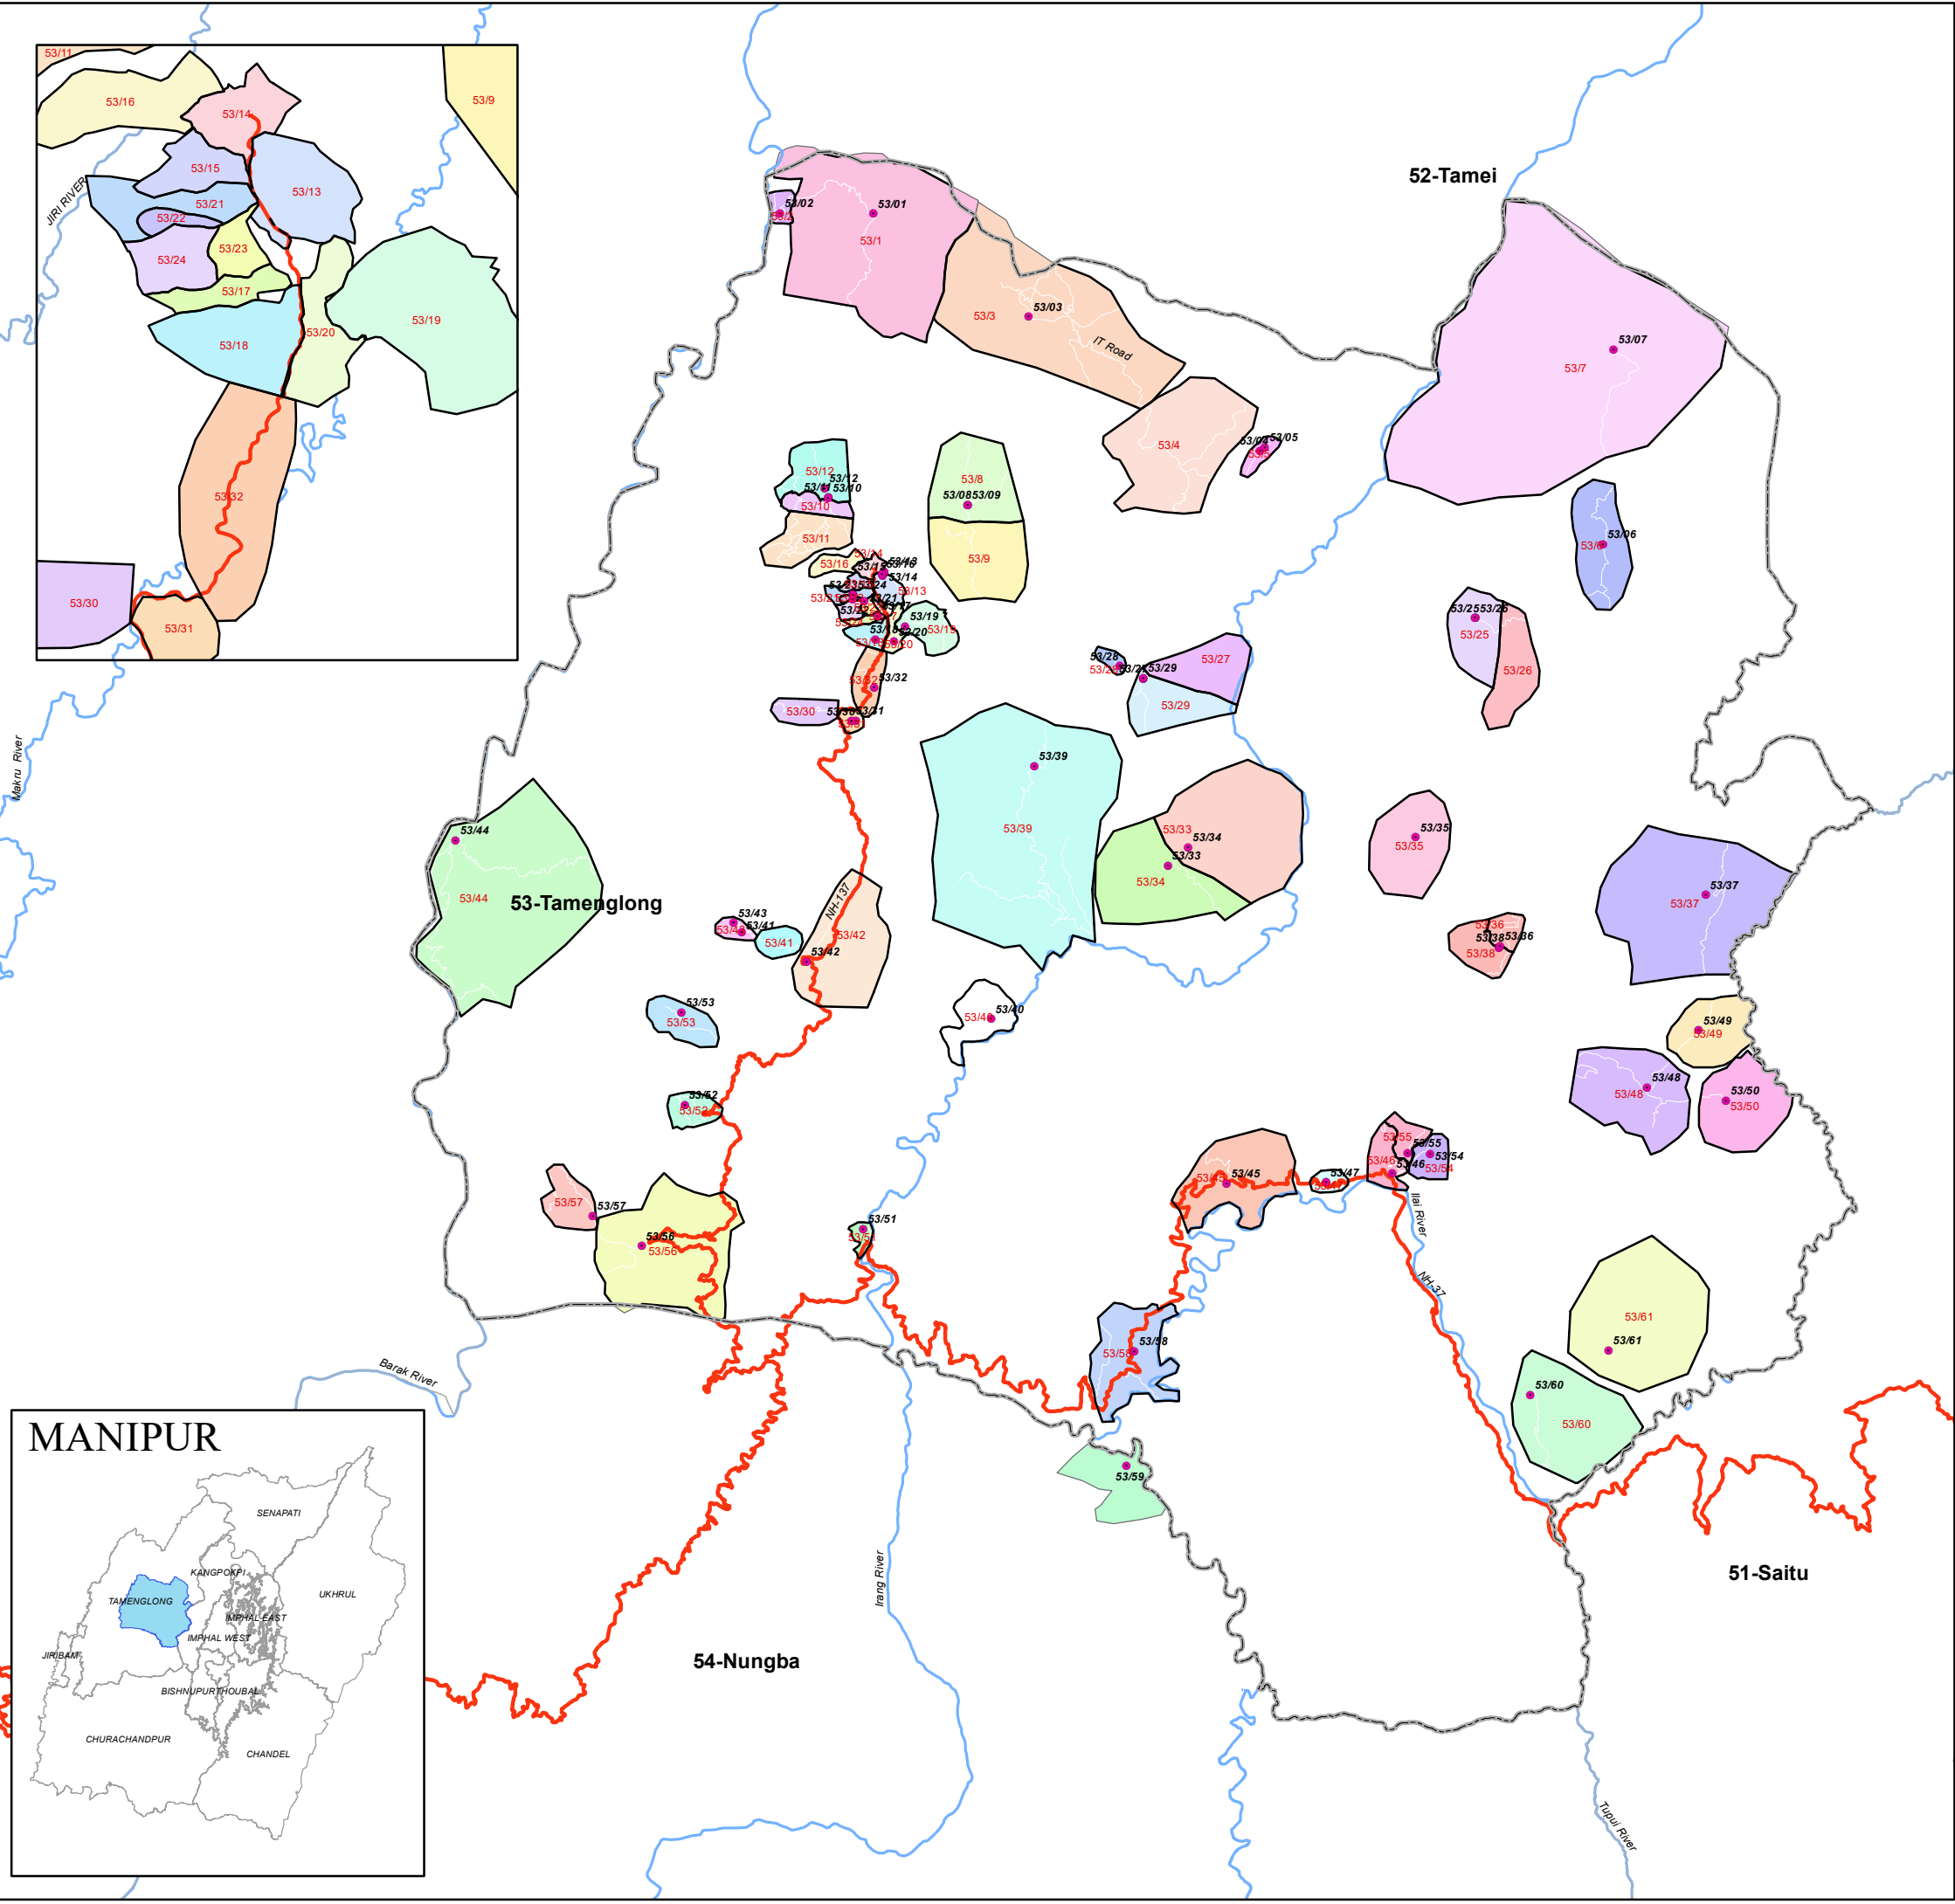

# AC MAP (53-Tamenglong AC )

Prepared by:  
Manipur Remote Sensing  
Applications Centre (MARSAC)

Prepared for:  
CEO, Manipur