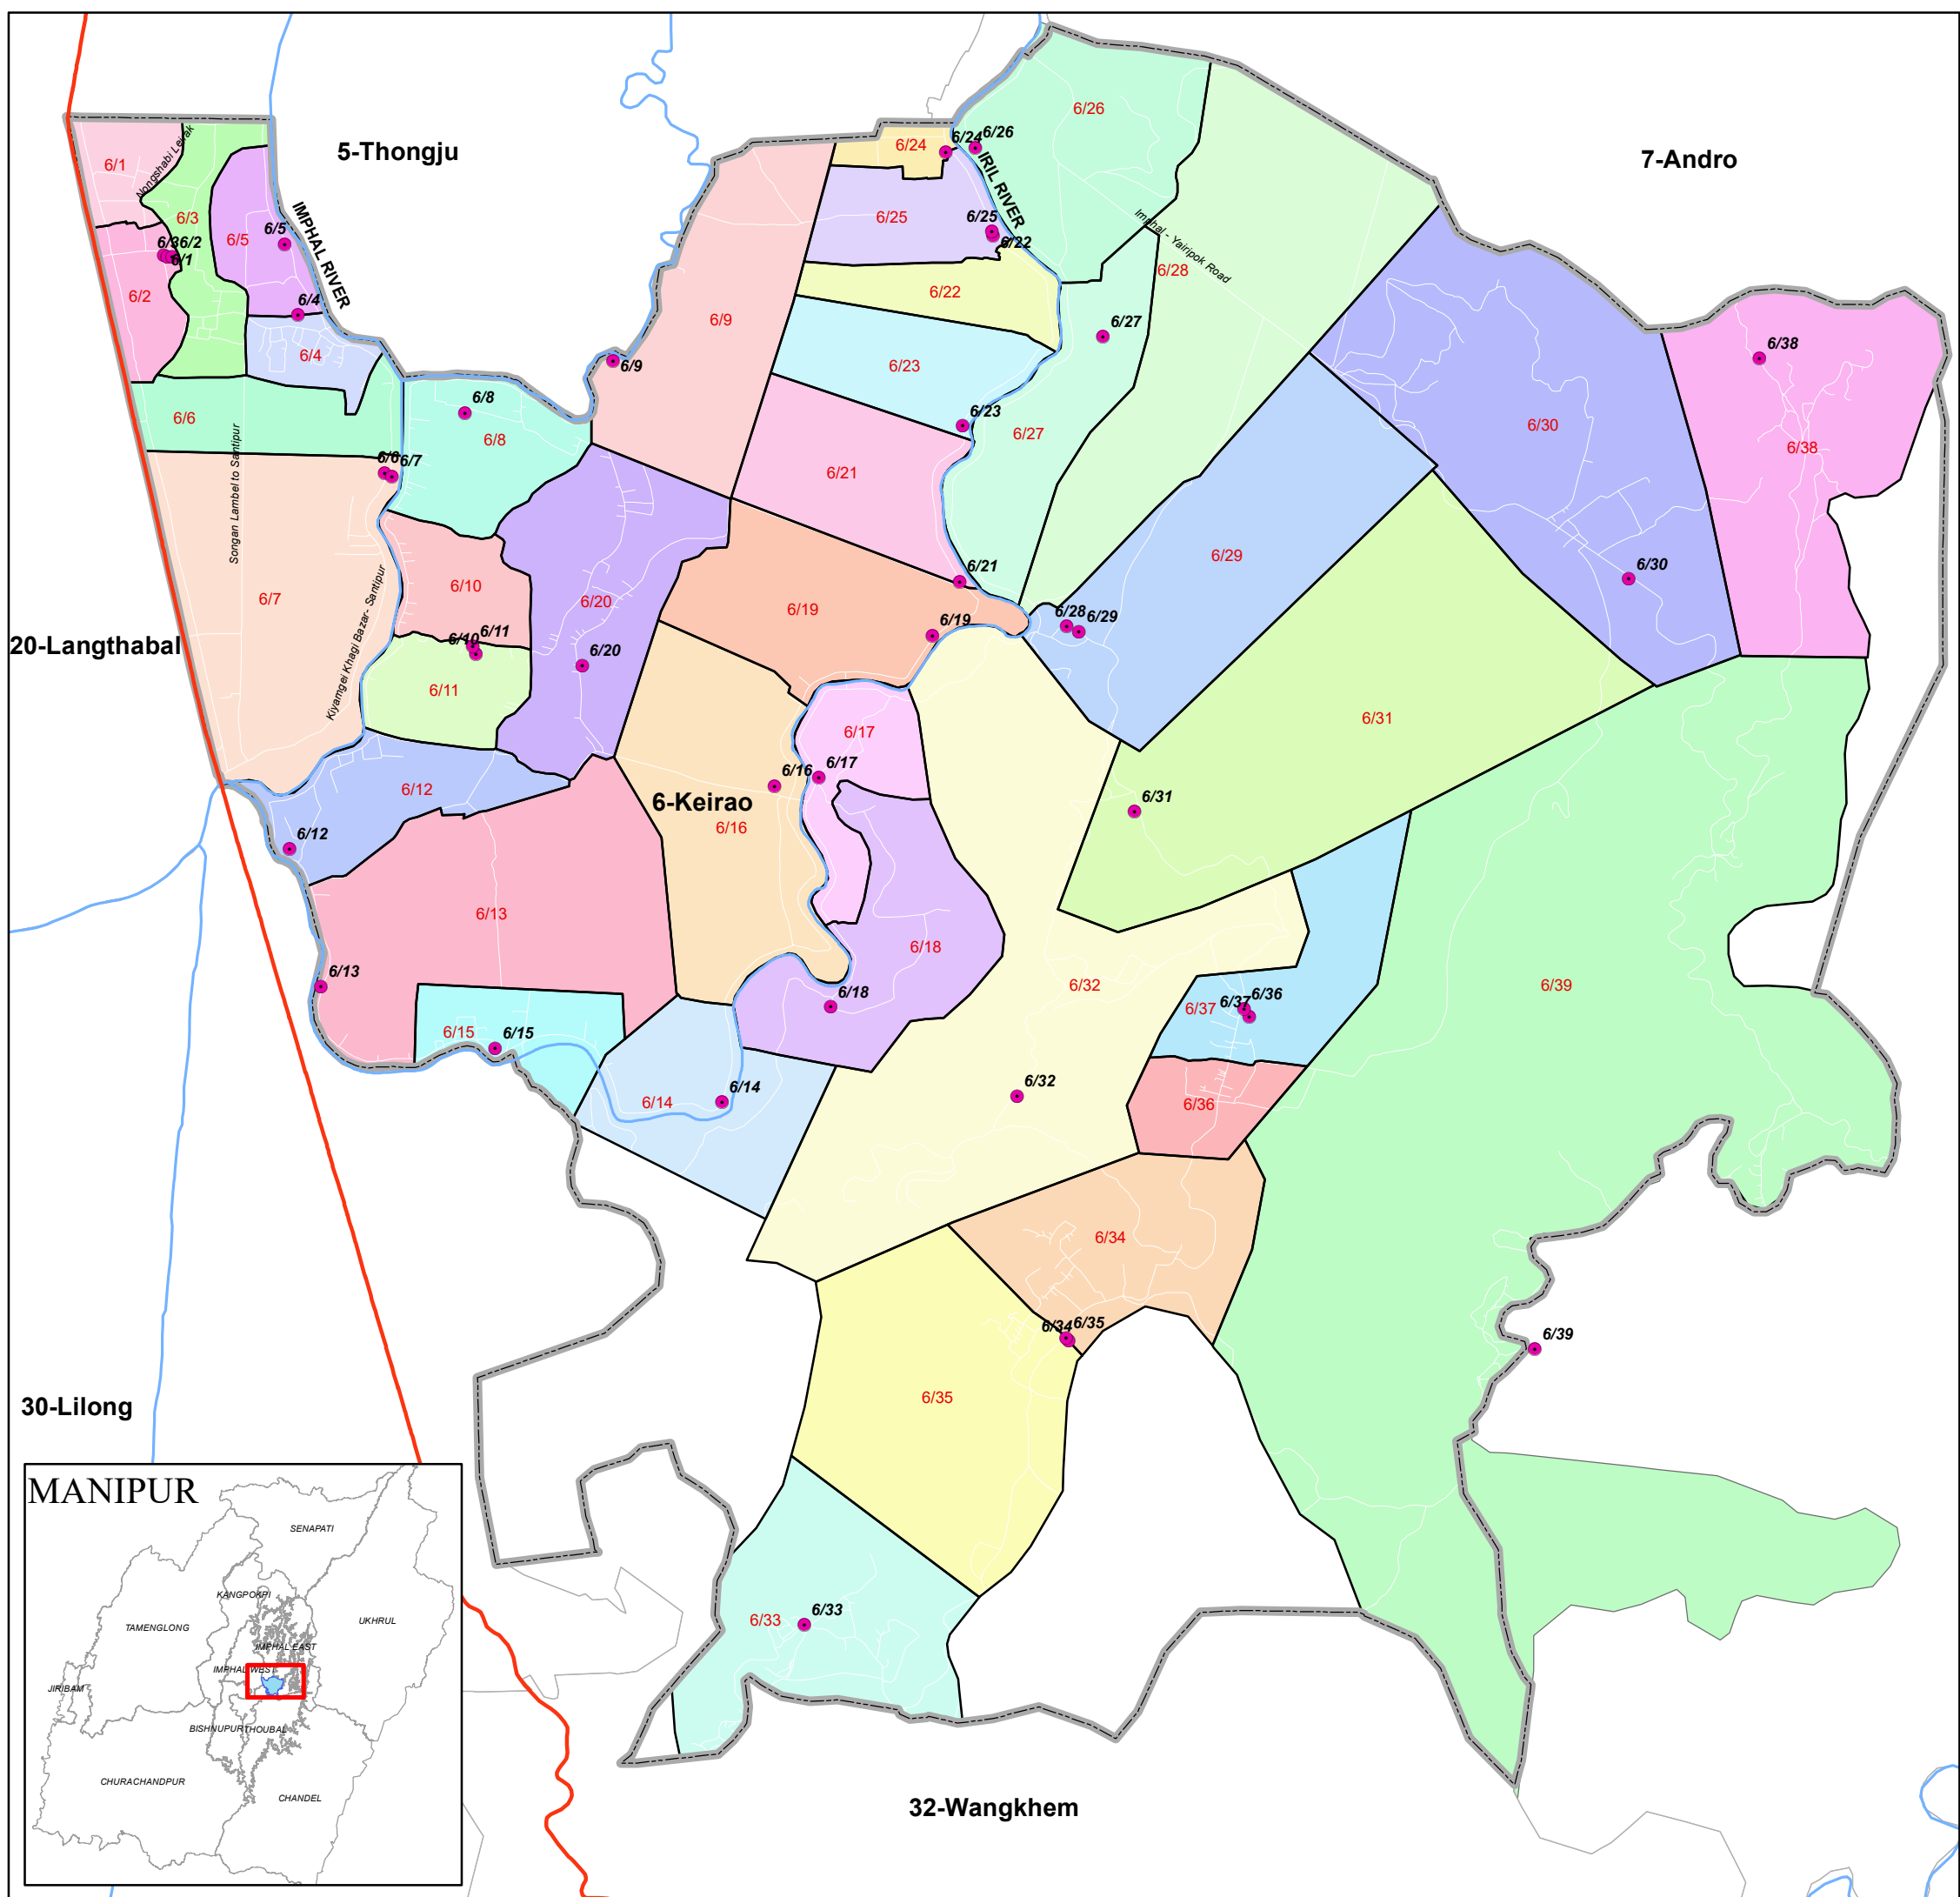

AC MAP (6-Keirao AC)

Legend

- Polling Stations
- River
- National Highway
- Other Roads
- AC Boundary
- 6-Keirao AC Boundary
- Part Boundary

Poll. No	Poll. Name
6/1	Kiyamgei Heibong Makhong High School (R/W)
6/2	Kiyamgei Heibong Makhong High School (S/W)
6/3	Kiyamgei Heibong Makhong High School (L/W)
6/4	Kiyamgei Ideal High School (S/W)
6/5	Kiyamgei Khoirom Leikai Primary School
6/6	Kiyamgei Girls Lower Primary School
6/7	Kiyamgei Mamang Leikai Khagee Club
6/8	Kiyamgei Awang Leikai Lower Primary Madrasa
6/9	Takhok Makha Primary Madrasa
6/10	Kiyamgei High Madrasa
6/11	Kiyamgei Primary School
6/12	Rajendro Primary School
6/13	Arapti Primary School
6/14	Arapti Mamang Leikai Lower Primary School
6/15	Arapti Junior High School
6/16	Urup Junior High School
6/17	Urup Primary Madrasa
6/18	Urup Naokal Phibal Lower Primary Madrasa
6/19	Urup Awang Leikai Primary Madrasa
6/20	Urup Khunou Kongba Phibaltaba Lower Primary Madrasa
6/21	Keirao Primary Madrasa
6/22	Keirao Makting Junior High School (S/W)
6/23	Keirao Mangya Nurul Bibi Primary Madrasa
6/24	Keirao Makting Awang Leikai Lower Primary Madrasa
6/25	Keirao Makting Junior High School (N/W)
6/26	Keirao Bitra Primary School
6/27	Keirao Social Primary School
6/28	Langdum High School (N/W)
6/29	Langdum High School (S/W)
6/30	Wangkhem Primary School
6/31	Khanarok Primary School
6/32	Phunal Maring Junior High School
6/33	Waihou Chiru UJB School
6/34	Thiyam Konjil High School (N/W)
6/35	Thiyam Konjil High School (S/W)
6/36	Center for Human Rescuer, Library Block
6/37	Gamma Ray Club
6/38	Sandang Senba Maring Primary School
6/39	Lemba Khul UJB School

Prepared by:
Manipur Remote Sensing
Applications Centre (MARSAC)

Prepared for:
CEO, Manipur