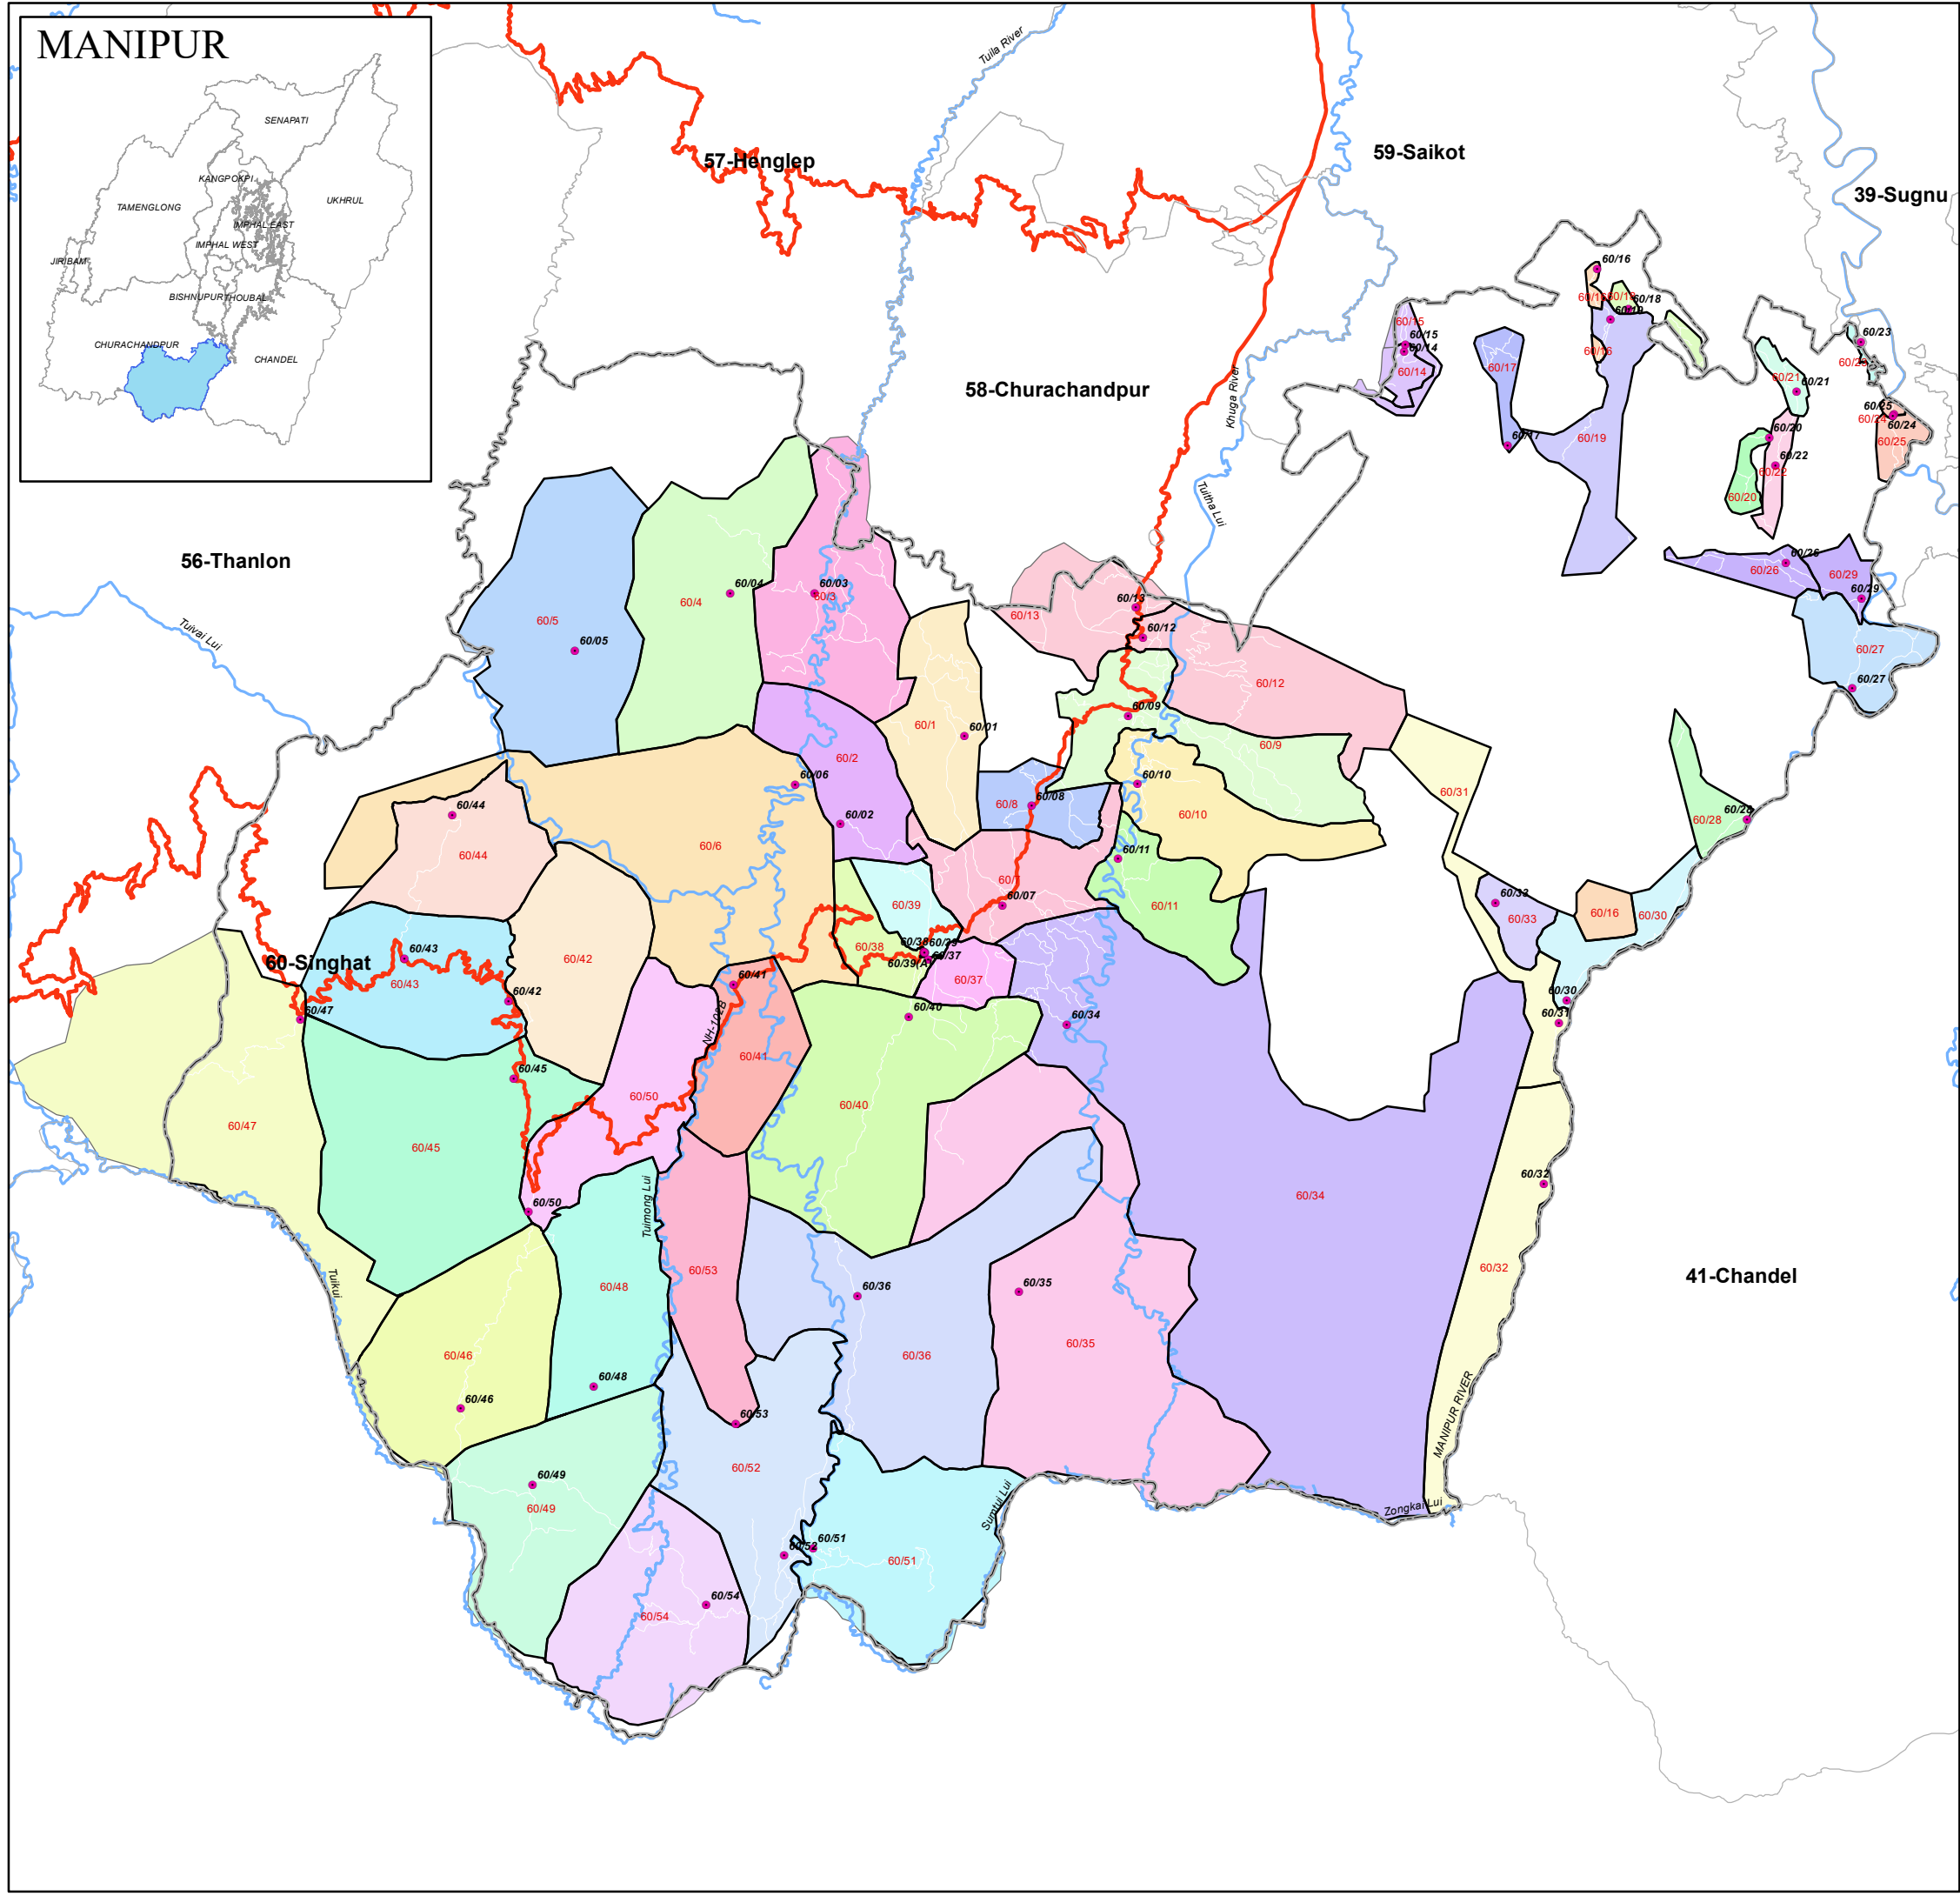

MANIPUR

AC MAP (60-Singhat AC)

Legend

- Polling Stations
- River
- National Highway
- Other Roads
- AC Boundary
- 60-Singhat AC Boundary
- Part Boundary

Poll no	Poll NAME
60/01	Buksau L.P School
60/02	Zabellel Mission L.P School
60/03	Tonglon (T) L.P School
60/04	Tonglon (P) L.P School
60/05	Vokbual (M) L.P School
60/06	Allusingtam L.P School
60/07	Sumchinum L.P School
60/08	Muallum L.P School
60/09	Zesaw St. Hohn School
60/10	M.T. Geltam Community Hall
60/11	T.Khajang Govt.JB.School
60/12	Panglian L.P School
60/13	Kullian J.B. School
60/14	Tuaitengphai L.P School
60/15	Tuaitengphai L.P School
60/16	Tuinuphai J.B School
60/17	Convention English School
60/18	B. Kaljang J.B. School
60/19	Songgeh J.B. School
60/20	Mongbung L.P School
60/21	Sangaikot Govt.L.P School
60/22	Lamlai L.P School
60/23	Pantha Mission L.P School
60/24	Dongiang J. B. School
60/25	Hengken Community Hall
60/26	Saiboh L.P School
60/27	Khoinei L.P School
60/28	Singheu L.P School
60/29	M.Khaukual Community Hall
60/30	Khongkhai L.P School
60/31	Hita Khunou Community Hall
60/32	Gamphajol Convention English School
60/33	Tuidam Village Hall
60/34	Teikot L.P School
60/35	Hiangtam (K) M.E School
60/36	Hiangtam Govt. Aided Jr. High School
60/37	Thadouveng Community Hall
60/38	Singhat Govt. High School (W/W)
60/39	Singhat Govt. High School (E/W)
60/39(A)	Singhat Govt. High School (M/W)
60/40	Tangpjjol Govt. L.P. School
60/41	Maukot Govt. L.P. School
60/42	G.Bualjang Community Hall
60/43	Lungthul (L) Mission M.E. School
60/44	Sialbu J. B. School
60/45	Lungthul (T) J.B. School
60/46	Tuikuimuallum J.B. School
60/47	Kangkap Mission School
60/48	Lungchin J.B. School
60/49	Ngajiang Mission M.E. School
60/50	New Suangdoh Govt. Jr. High School
60/51	Tonjang J.B. School
60/52	Behiang (V-2) Aided Jougal High School
60/53	Behiang (H) Govt. L.P. School
60/54	Songghu Aided L.P. School

Prepared by:
Manipur Remote Sensing
Applications Centre (MARSAC)

Prepared for:
CEO, Manipur