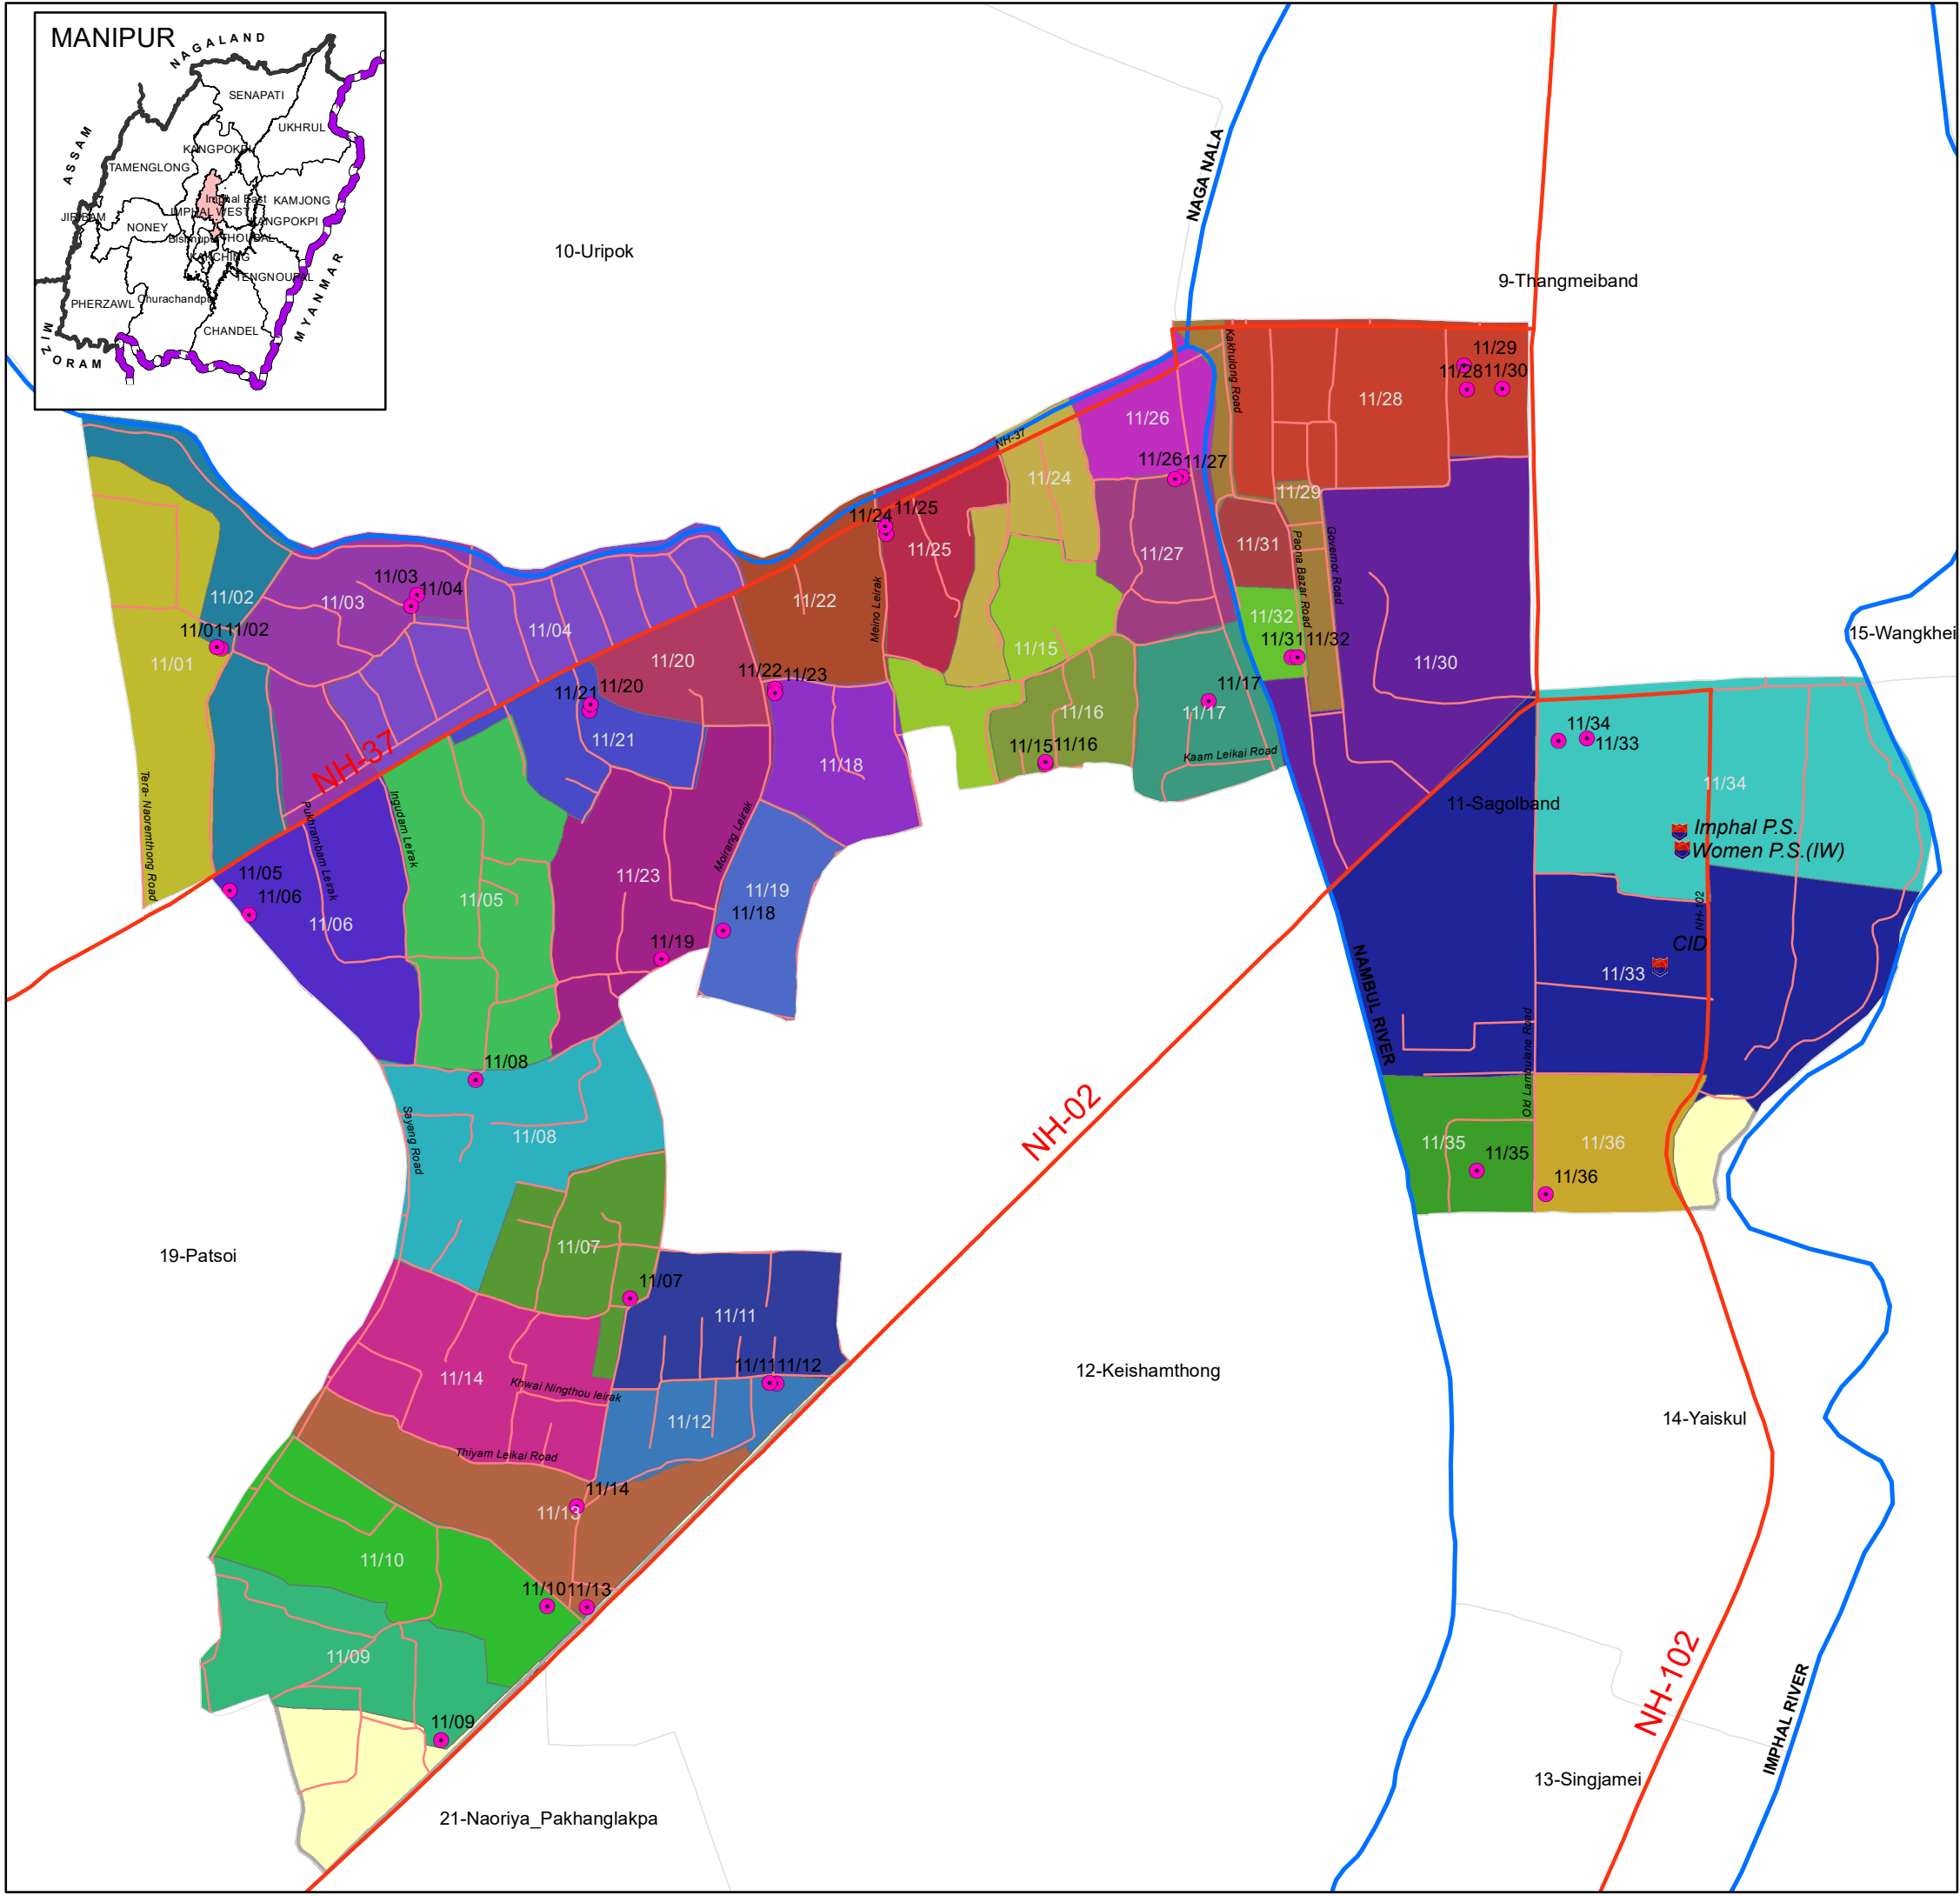

AC MAP (11-Sagolband AC)

Legend

- Polling Station
- + Health Centre
- + Police Station
- DistrictHQ
- Sub-DivisionHQ
- River
- National Highway
- Other Roads
- AC Boundary

poll_no	PS_NAME
11/1	Ibungosana Sanamacha Primary School, (East Wing)
11/2	Ibungosana Sanamacha Primary School, (West Wing)
11/3	Mantrimayum Leikai Volunary Organisation, (North Wing)
11/4	Mantrimayum Leikai Volunary Organisation, (South Wing)
11/5	Thangjam Leikai Multi Purpose Community Hall
11/6	Kebol High School
11/7	Youth Welfare Club
11/8	Usha Bhavan High School
11/9	Thounaojam Leikai Primary School, Mayaikoibi
11/10	St. Peter English School
11/11	Department of Language Planning And Implementation, GOM, (West Wing)
11/12	Department of Language Planning And Implementation, GOM, (East Wing)
11/13	L.Y.D.A. (Club)
11/14	The Local Development Association
11/15	Nahrol Welfare Club
11/16	Kangabam Leikai Yumjao Lairembi Community Hall
11/17	The Manipur Peoples Club
11/18	Popular High School
11/19	Nepra Menjor Pukhri Mapal Youth Development Association
11/20	Sagolband Rishikhul Upper Primary School, (North Wing)
11/21	Sagolband Rishikhul Upper Primary School, (South Wing)
11/22	Sagolband Popular Upper Primary School, (North Wing)
11/23	Sagolband Popular Upper Primary School, (South Wing)
11/24	Meino Leirak Multi Purpose Community Hall, (North Wing)
11/25	Meino Leirak Multi Purpose Community Hall, (South Wing)
11/26	Wahengbam Leikai Junior High School, (East Wing)
11/27	Wahengbam Leikai Junior High School, (West Wing)
11/28	Johnston Higher Secondary School, (West Wing)
11/29	Johnston Higher Secondary School, (East Wing, Southern Side)
11/30	Johnston Higher Secondary School, (East Wing, Northern Side)
11/31	Kakhulong Community Centre
11/32	Kakhulong Junior High School
11/33	Tamphasana Girls Higher Secondary School, (East Wing)
11/34	Tamphasana Girls Higher Secondary School, (West Wing)
11/35	Keisamthong Community Hall
11/36	MDU Hall (Manipur Dramatic Union)