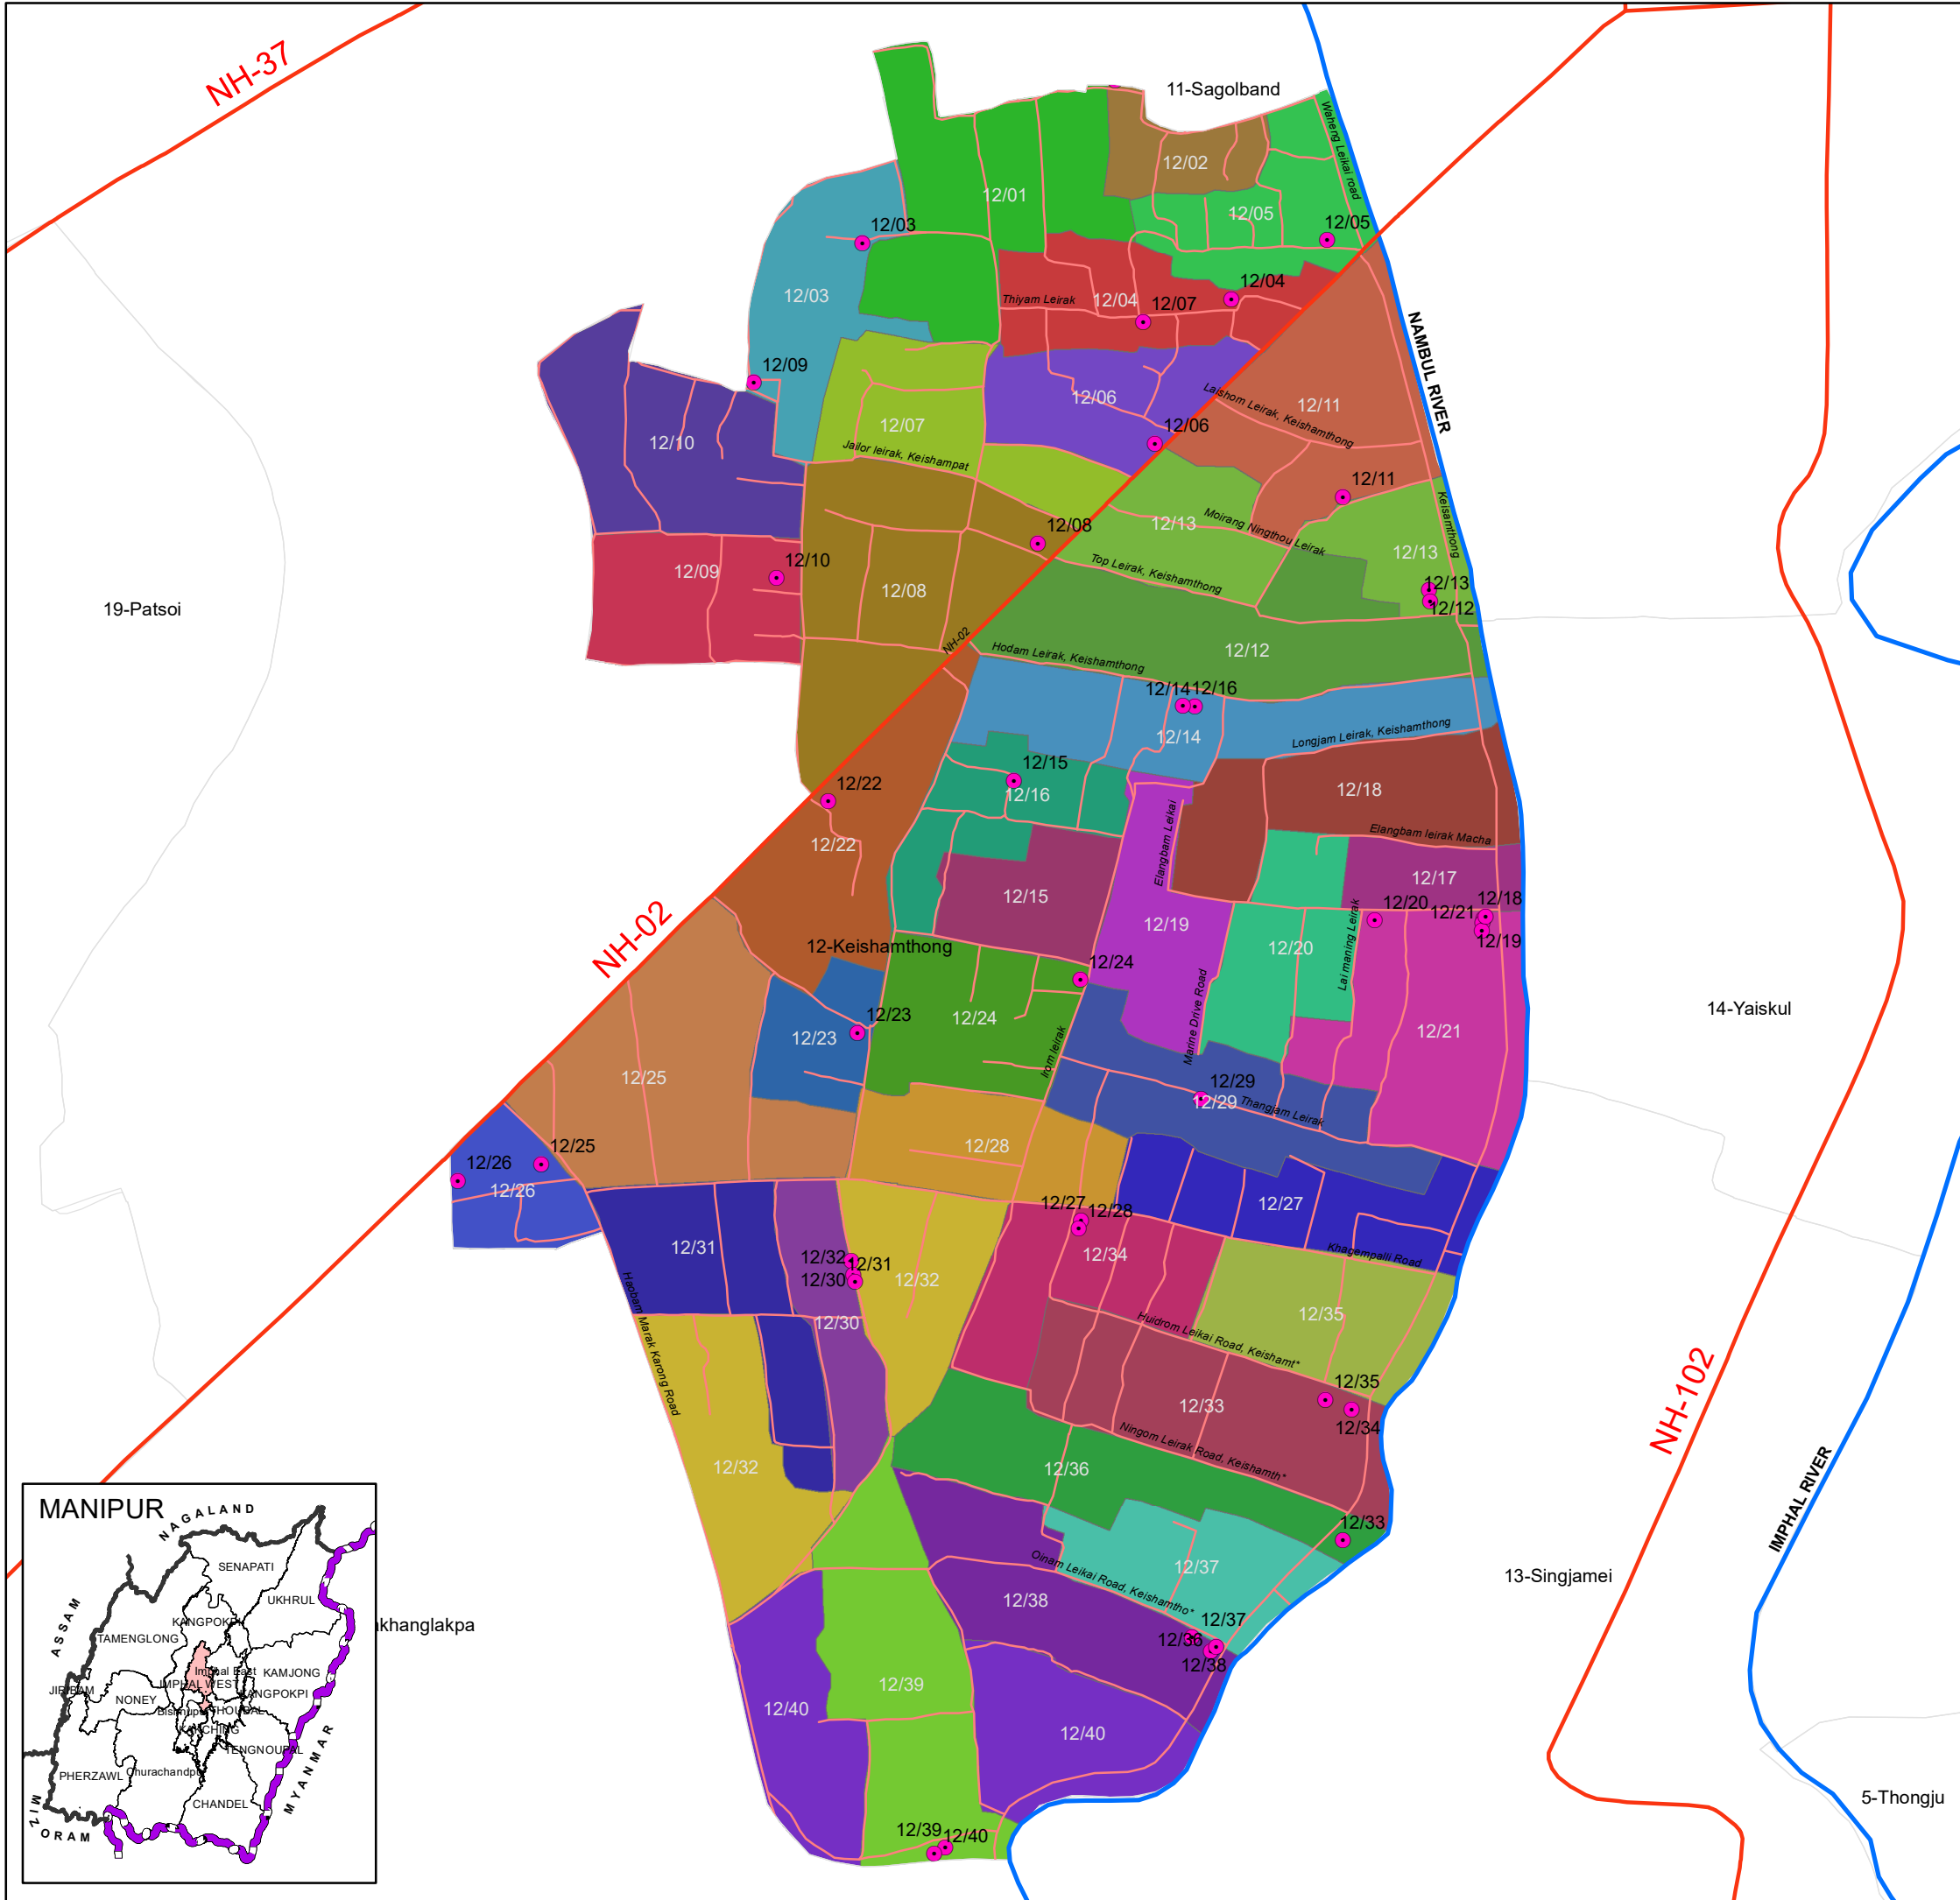

AC MAP (12-Keishamthong AC)

0 0.125 0.25 0.5
Kilometers

Legend

- Polling Station
- + Health Centre
- + Police Station
- DistrictHQ
- Sub-DivisionHQ
- River
- National Highway
- Other Roads
- AC Boundary

poll_no	PS_NAME
12/1	Mutum Leikai Lairembi Community Hall, (West Wing)
12/2	Mutum Leikai Lairembi Community Hall, (East Wing)
12/3	Laibrary Cum Information Centre
12/4	Keisampat Thiyam Leikai Development Committee
12/5	Keishampat Lairembi Community Hall
12/6	Yaipha Thouni Community Hall
12/7	Imphal Rising Club
12/8	Konjeng Hajari Leikai Community Hall
12/9	Meishnam Nongthomba Leikai Community Hall
12/10	Children Radio Listening Club
12/11	The Sana Janmasthan Club
12/12	Ramlalpaul Higher Secondary School, (North Wing)
12/13	Ramlalpaul Higher Secondary School, (South Wing)
12/14	Hodam Leirak Chaoba Upper Primary School, (West Wing)
12/15	Youth Integration Club
12/16	Hodam Leirak Chaoba Upper Primary School, (East Wing)
12/17	Keisamthong High School Ground Floor, (North Wing)
12/18	Keisamthong High School Ground Floor, (West Wing)
12/19	Keisamthong High School Ground Floor, (South Wing)
12/20	Elangbam Leikai Community Hall
12/21	Keisamthong High School Ground Floor, (Central Wing)
12/22	Chaokhat Thourang Kanglup Club
12/23	Social Welfare Community Hall
12/24	Irom Pukhri Mapal Community Hall
12/25	Kwakeithel Junior High School
12/26	Kwakeithel High School
12/27	Leirik Primary School, (East Wing)
12/28	Leirik Primary School, (West Wing)
12/29	Keisamthong Thangjam Leirak Youth Development Club
12/30	Moirang Pural Community Hall
12/31	Kwakeithel Moirang Pural Leikai Anganwadi Center
12/32	Young United Club
12/33	Yaipha Lamjing Lup
12/34	Building erstwhile Konjeng Amu Primary School
12/35	Khagempali Huidrom Leikai Youth Social Club
12/36	Pishum Oinam Leikai Primary School, (East Wing)
12/37	Ereima Community Hall
12/38	Pishum Oinam Leikai Primary School, (West Wing)
12/39	Haobam Marak Heisnam Angouba High School, (East Wing)
12/40	Haobam Marak Heisnam Angouba High School, (West Wing)