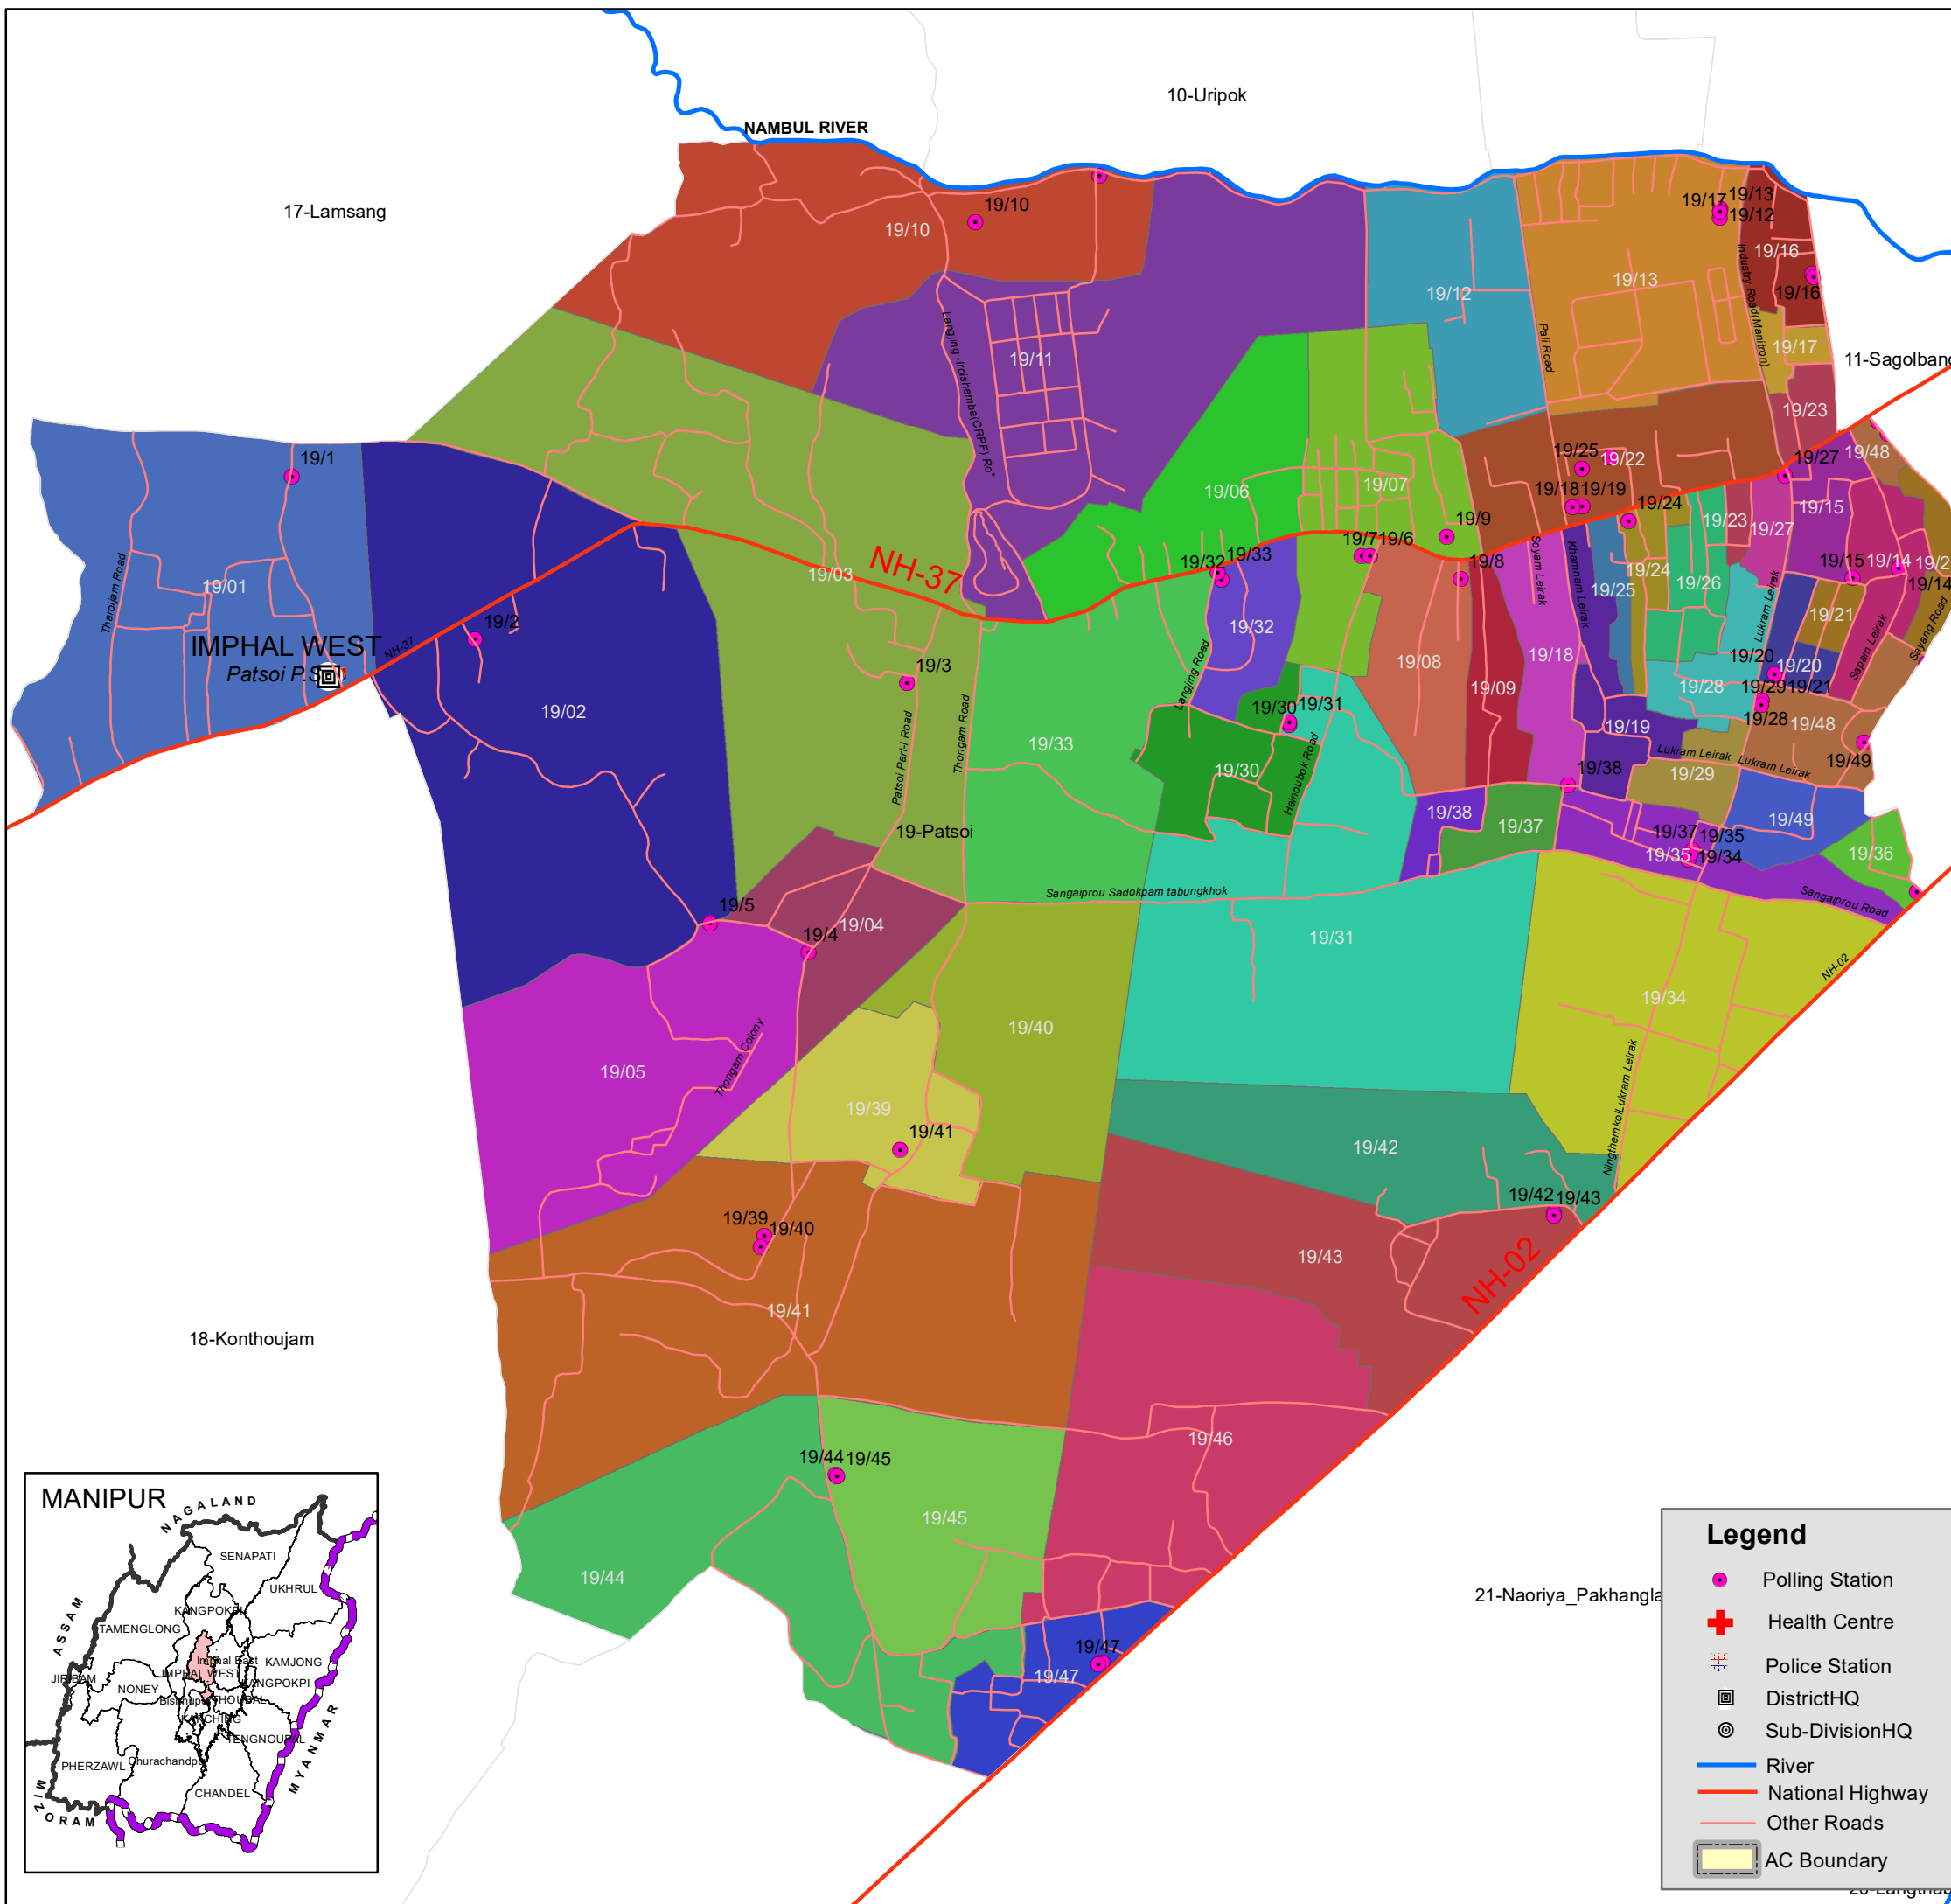

AC MAP (19-Patsoi AC)

Legend

- Polling Station
- + Health Centre
- + Police Station
- DistrictHQ
- Sub-DivisionHQ
- River
- National Highway
- Other Roads
- AC Boundary

Poll_No	PS_NAME
19/1	Patsoi Taomang Aided Junior High School
19/2	Patsoi Tuliayima Upper Primary School
19/3	Patsoi Khunou Upper Primary School
19/4	Patsoi Tuliha New Primary School
19/5	Y.D.O. Club, Patsoi Part-II
19/6	Takyel Mapal Upper Primary School, (North Wing)
19/7	Takyel Mapal Upper Primary School, (South Wing)
19/8	Moirang Hanuba Youth Development Club, (South Wing)
19/9	Moirang Hanuba Youth Development Club, (East Wing)
19/10	Takyel Khongbal High School, (West Wing)
19/11	Takyel Khongbal High School, (East Wing)
19/12	Takyel Khongbal Primary School, (North Wing)
19/13	Takyel Khongbal Primary School, (South Wing)
19/14	Jubvenile Club, Sapam Leirak
19/15	Sapam Leirak Primary School
19/16	Ibemcha Primary School, (North Wing)
19/17	Takyel Khongbal Primary School, (Central Wing)
19/18	Model Higher Secondary School, (North Wing)
19/19	Model Higher Secondary School, (South Wing)
19/20	Youth Bright Star Club
19/21	Sapam Leirak Panchayat Ghar
19/22	Oriental College, (Eastern Wing)
19/23	Ibemcha Primary School, (South Wing)
19/24	Budhimanjuri High School, (East Wing)
19/25	Oriental College, (South West Wing)
19/26	Oriental College, (North West Wing)
19/27	Y.D.O. Club, Lukram Leirak
19/28	Modern Primary High School, (North Wing)
19/29	Modern Primary High School, (South Wing)
19/30	Heinoupok Primay School, (South Wing)
19/31	Heinoupok Primay School, (North Wing)
19/32	Langjing High School, (South Wing)
19/33	Langjing High School, (North Wing)
19/34	Sangaiprou Kabui Primary School, (South Wing)
19/35	Sangaiprou Kabui Primary School, (Central Wing)
19/36	Thounaojam Leikai Primary School
19/37	Sangaiprou Kabui Primary School, (North Wing)
19/38	Anouba L. P. School, Sadokpam Leirak
19/39	Tabungkhok Government High School, (South Wing)
19/40	Tabungkhok Government High School, (North Wing)
19/41	Tabungkhok Upper Primary School
19/42	Ghari Upper Primary School
19/43	Ghari Welfare Association, Ghari Makha Leikai
19/44	Changangei Kabui Primary School, (North Wing)
19/45	Changangei Kabui Primary School, (South Wing)
19/46	Changangei Uchekon Primary School, Changangei Uchekon
19/47	Changangei Junior High School
19/48	Sayang New Primary School
19/49	Mayaikoibi Jr. High School