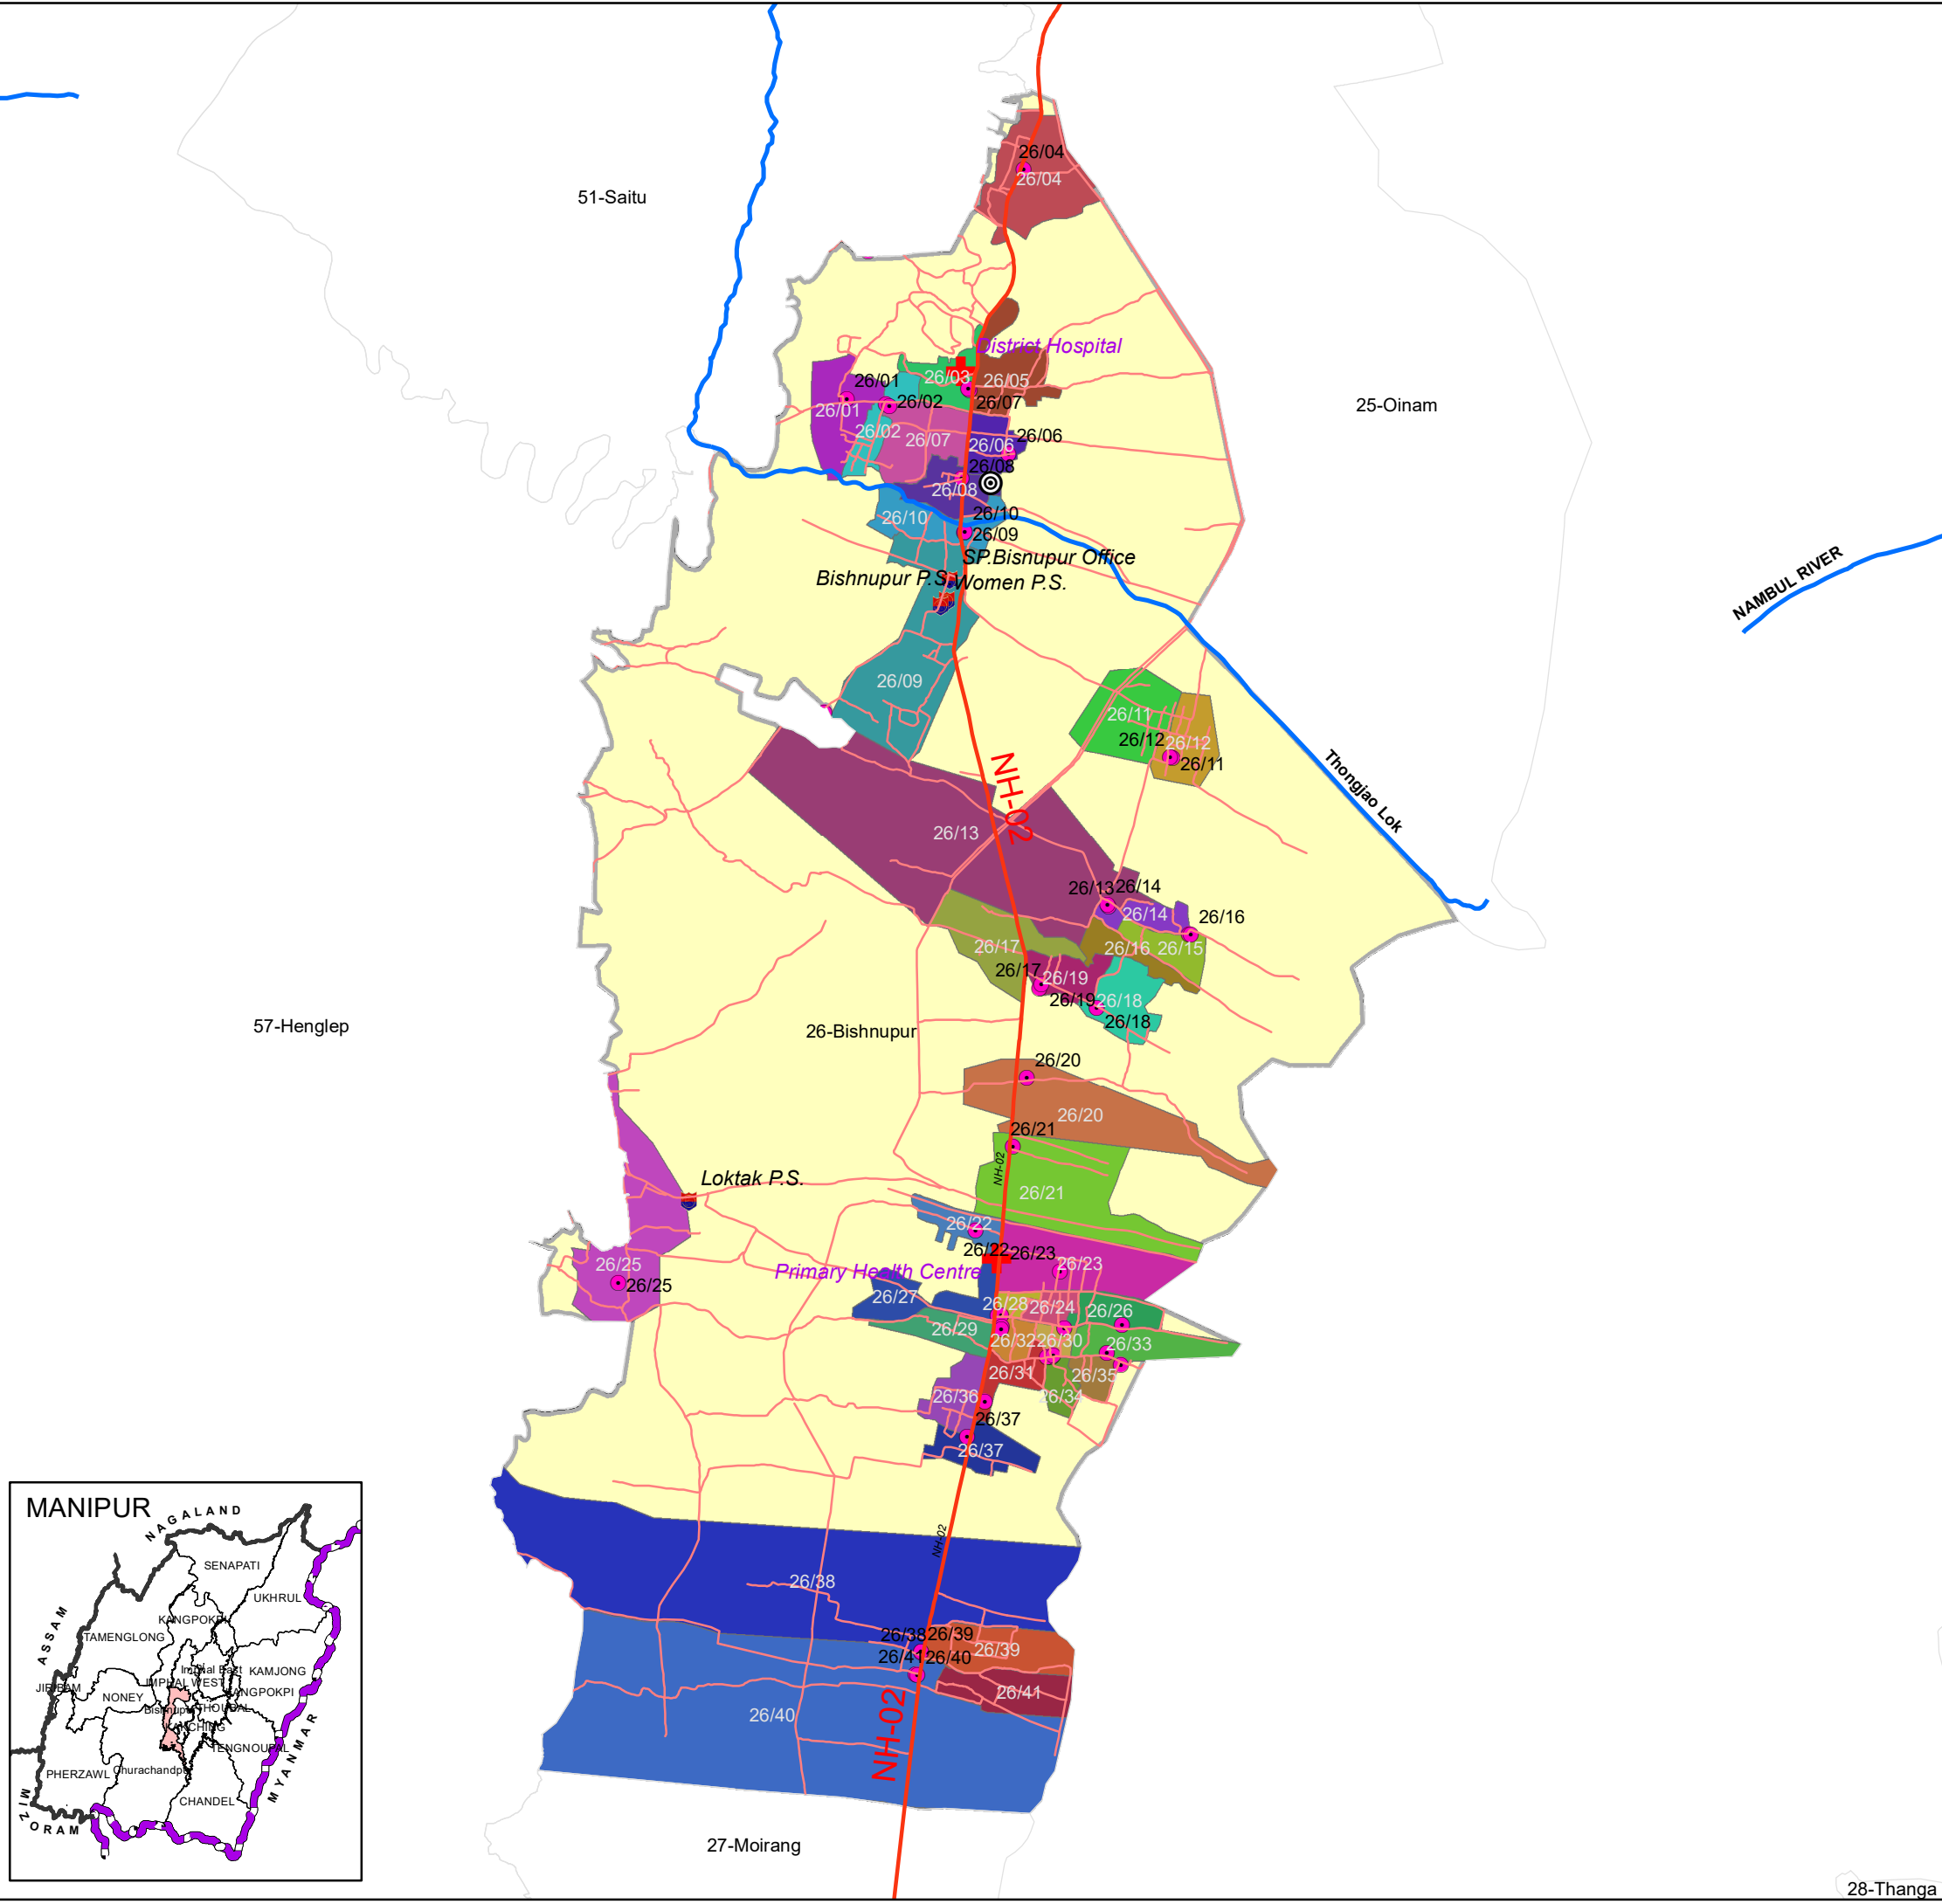

AC MAP

(26-Bishnupur AC)

Legend

- Polling Station
- + Health Centre
- + Police Station
- DistrictHQ
- Sub-DivisionHQ
- River
- National Highway
- Other Roads
- AC Boundary

Poll_No	PS_NAME
26/1	Bishnupur Chingning Muslim Primary School
26/2	Bishnupur Chingning Government Upper Primary School, (West Wing)
26/3	Bishnupur Chingning Government Upper Primary School, (East Wing)
26/4	Joypur Khunou Upper Primary School
26/5	Bishnupur Awang Government Primary School, (Southern Block)
26/6	Bishnupur Thiyam Leikai L.P. School (Aided)
26/7	Bishnupur Awang Government Primary School, (Western Block)
26/8	Bishnupur High School
26/9	Bishnupur Kha Government Primary School, (Central Wing)
26/10	Bishnupur Kha Government Primary School, (South Wing)
26/11	Kwasiphai Government Junior High School, (East Wing)
26/12	Kwasiphai Government Junior High School, (West Wing)
26/13	Nachou Government Junior High School, (East Wing)
26/14	Nachou Government Junior High School, (West Wing)
26/15	Nachou Mamang Aided Lower Primary School, (West Wing)
26/16	Nachou Mamang Aided Lower Primary School, (East Wing)
26/17	Kha Potshangbam Government Upper Primary School, (South Wing)
26/18	Potshangbam Girls Aided Lower Primary School
26/19	Kha Potshangbam Government Upper Primary School, (North Wing)
26/20	Upokpi Primary School
26/21	Toupokpi Junior High School
26/22	Ningthoukhong Awang Khunou Chingkhams L.P. Primary School (Aided)
26/23	Ningthoukhong Awang Upper Primary School
26/24	Ningthoukhong Mayai Junior High School
26/25	E.G.S. School
26/26	Ningthoukhong Mamang Jr. High School
26/27	Community Hall, Ningthoukhong Bazar, (Right Side)
26/28	Community Hall, Ningthoukhong Bazar, (Left Side)
26/29	Ningthoukhong Sardar Patel High School, (North Wing)
26/30	Ningthoukhong Kha Lamlong Bazar Community Centre, (West Side)
26/31	Ningthoukhong Kha Lamlong Bazar Community Centre, (Eastern Wing)
26/32	Ningthoukhong Sardar Patel High School, (South Wing)
26/33	Ningthoukhong Kha Mamang Leikai (Aided) L.P. School
26/34	Ningthoukhong Kha High School New Building (Southern Block)
26/35	District Multipurpose Mini Indoor Stadium
26/36	Ningthoukhong High School (Model English School) (S/B)
26/37	Ningthoukhong Kha Khunou L.P. School
26/38	Thinungei Government Upper Primary School, (North Wing)
26/39	Thinungei Government Upper Primary School, (South Wing)
26/40	Thinungei Girls Primary School, (Left Side)
26/41	Thinungei Girls Primary School, (Right Side)