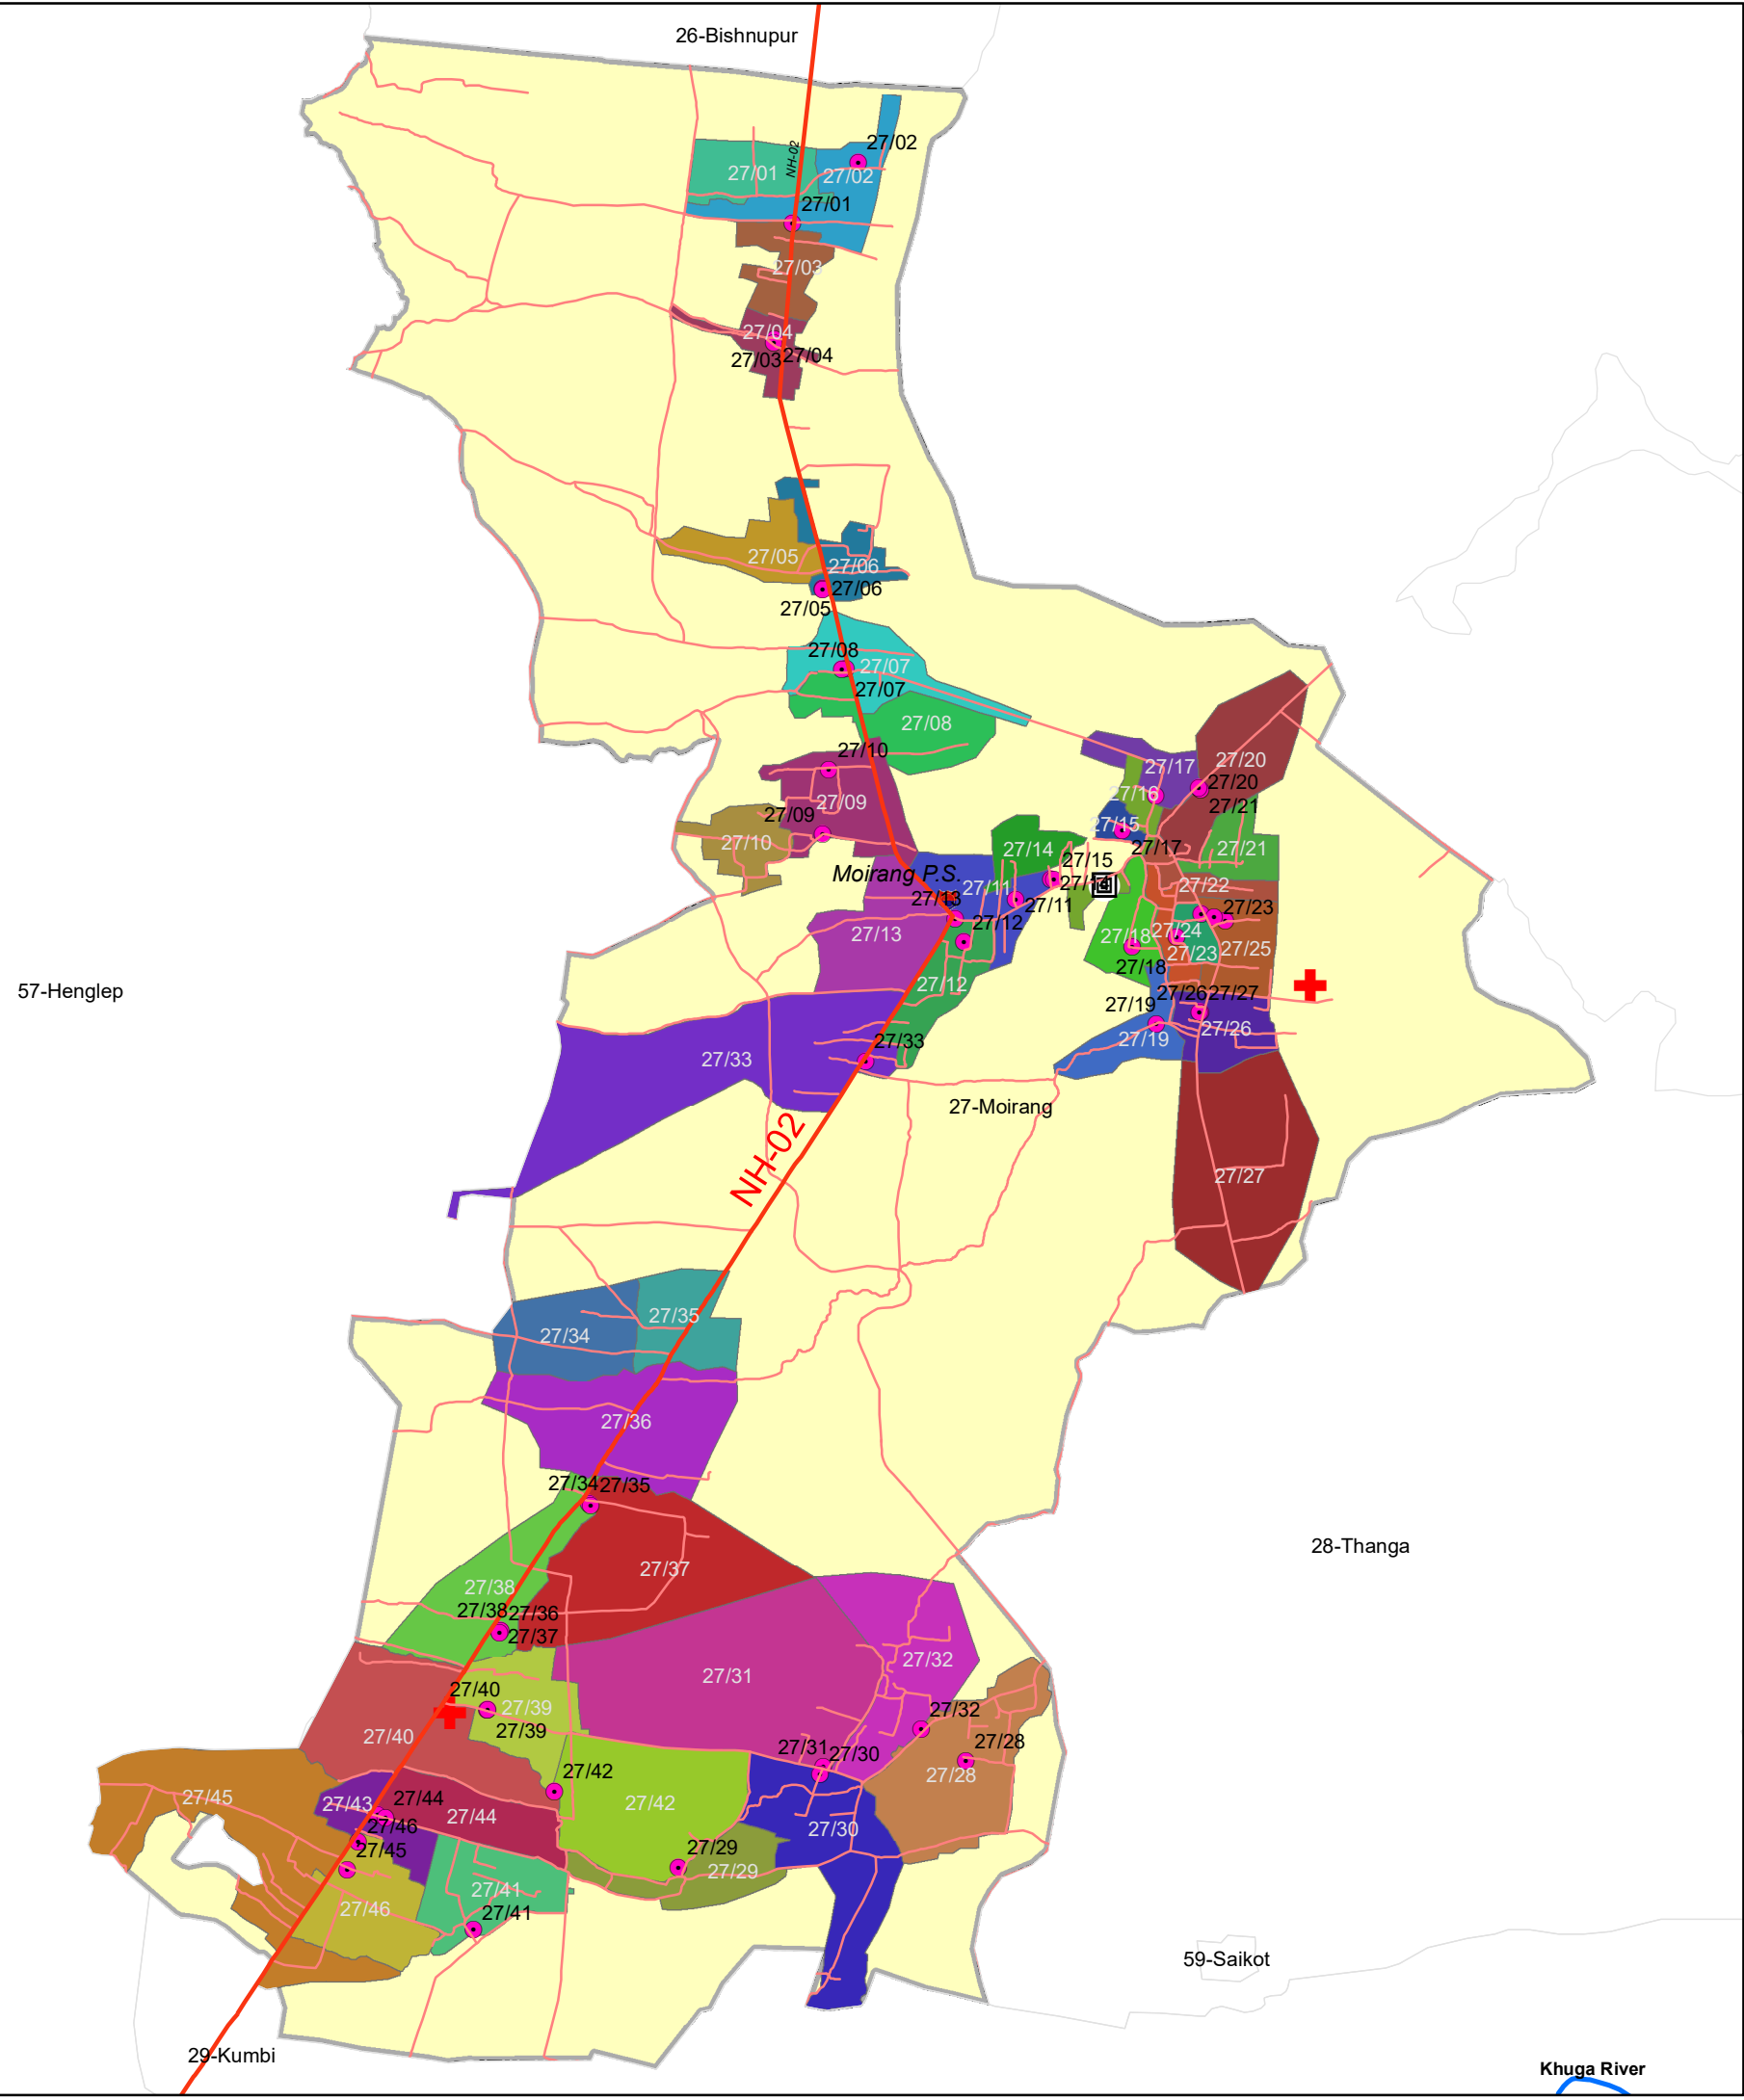

AC MAP (27-Moirang AC)

Legend

- Polling Station
- + Health Centre
- + Police Station
- DistrictHQ
- ⊙ Sub-DivisionHQ
- River
- National Highway
- Other Roads
- AC Boundary

Poll_No	PS_NAME
27/1	Phubala Primary School
27/2	Phubala Government Girls Lower Primary School
27/3	Sunusiphai Government Lower Primary School, (Right Wing)
27/4	Sunusiphai Government Lower Primary School, (West Wing)
27/5	Thamnapokpi Naranseinya Government Lower Primary School
27/6	Thamnapokpi Naranseinya Junior High School
27/7	Thamnapokpi Government Primary School, (East Wing)
27/8	Thamnapokpi Government Primary School, (West Wing)
27/9	Ngangkhalawai Government Primary School
27/10	Ngangkhalawai Maning Primary School
27/11	The Konjeng Junior High School Moirang
27/12	Moirang Girls High School
27/13	Moirang Multipurpose Higher Secondary School
27/14	Moirang Girls Government Junior High School, (Right Wing)
27/15	Moirang Girls Government Junior High School, (Left Wing)
27/16	Moirang Boys Lower Primary School
27/17	Moirangthem L.P. School
27/18	Moirang Chingei Lower Primary School
27/19	Shribon Junior High School
27/20	Moirang Boys Government Junior High School, (West Wing)
27/21	Moirang Boys Government Junior High School, (East Wing)
27/22	Maibram Mandop near Thangjing Temple
27/23	Thangjing Sindam Shanglen, Moirang
27/24	Moirang Mayai Leikai Mandop
27/25	Thangjing Mamang Youth Club
27/26	Thangjing Upper Primary School Moirang Thana Leikai
27/27	Mukta High School
27/28	EGS Building Santhong
27/29	Kwakta Sebla Government Lower Primary School
27/30	Panchayat Ghar, Kwakta Gram Panchayat
27/31	Janeria Madrasa Kwakta Khuman
27/32	Kwakta Khuman Girls Lower Primary School
27/33	Okshongbung Upper Primary School
27/34	The Tronglaobi Junior High School, (North Wing)
27/35	The Tronglaobi Junior High School, (East Wing)
27/36	The Tronglaobi Junior High School, (South Wing)
27/37	Terakhongshangbi Girls Government L.P. School, (East Wing)
27/38	Terakhongshangbi Girls Government L.P. School, (West Wing)
27/39	Terakhongshangbi Government Lower Primary School Madrasa, (West Wing)
27/40	Terakhongshangbi Government Lower Primary School Madrasa, (East Wing)
27/41	E.G.S Building Kwakta Ward No. 4
27/42	Kwakta Thingel Girls Government Primary School
27/43	Kwakta Government Primary School, (North Wing)
27/44	Kwakta Government Primary School, (South Wing)
27/45	Community Hall, Kwakta Bazar
27/46	Madrasa Madina Tul-Ulup