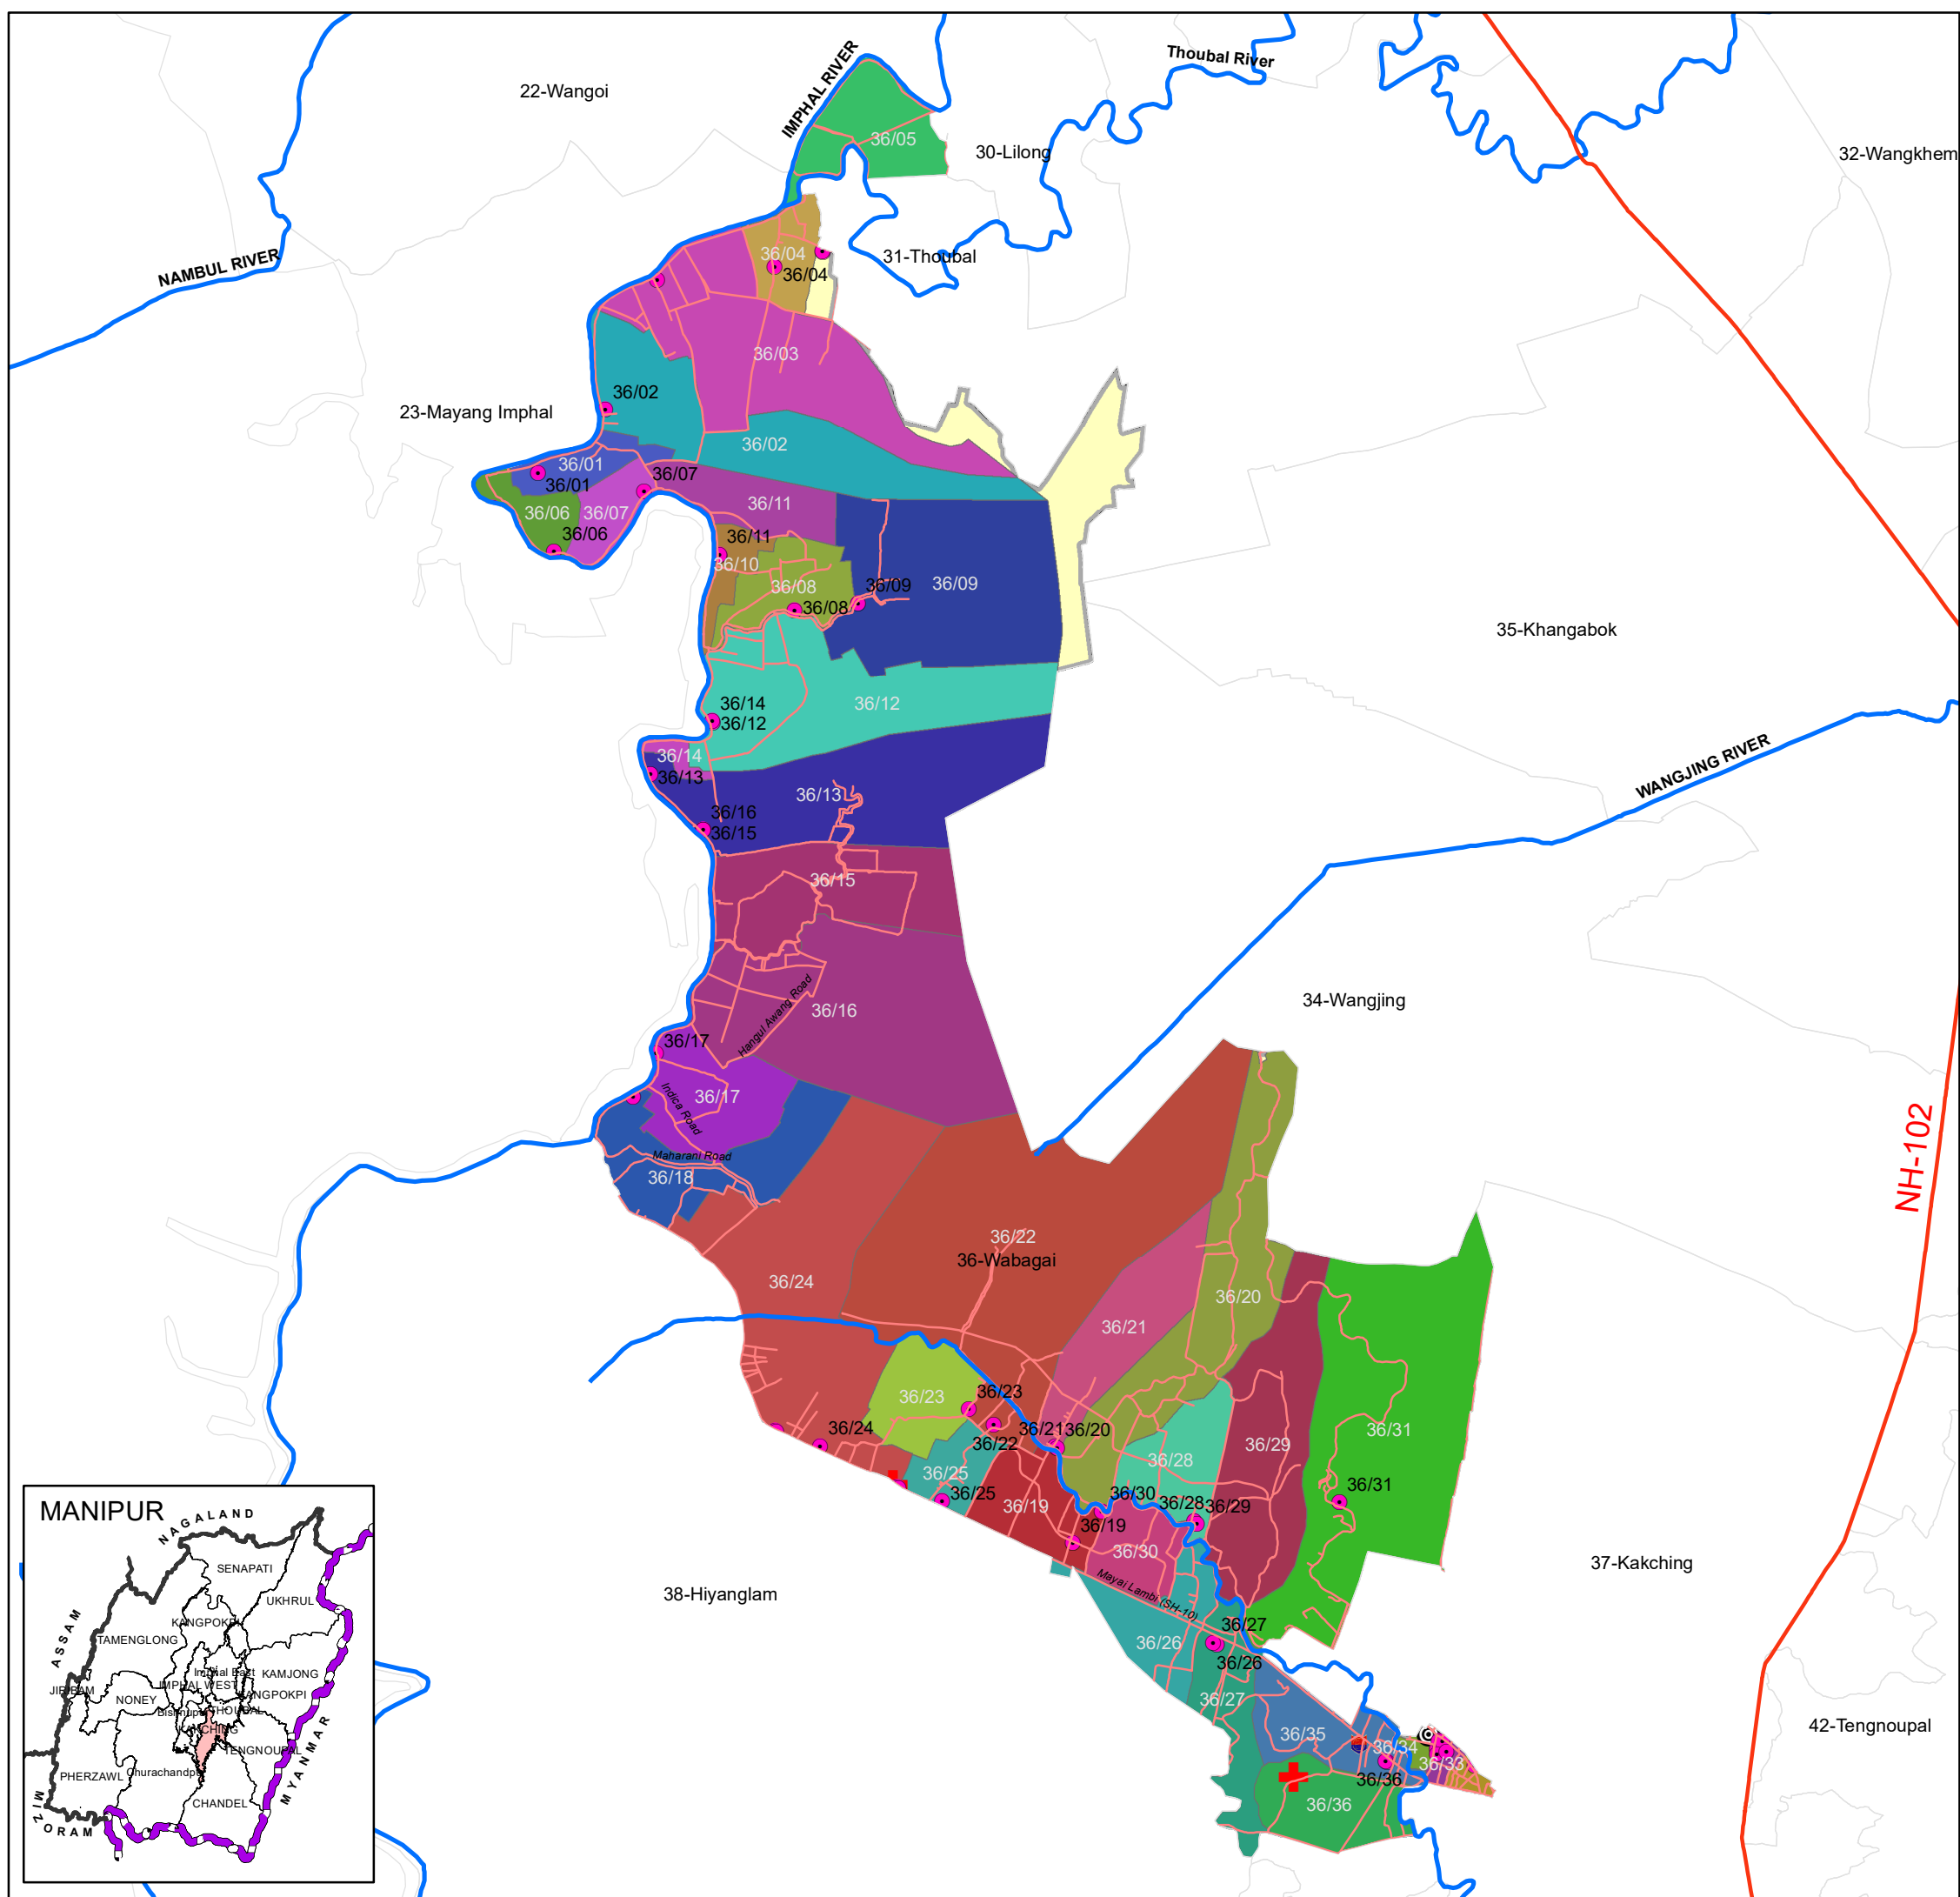

AC MAP (36-Wabgai AC)

Legend

- Polling Station
- + Health Centre
- + Police Station
- DistrictHQ
- Sub-DivisionHQ
- River
- National Highway
- Other Roads
- AC Boundary

Poll_No	PS_NAME
36/01	Irong Chesaba Makha Primary Madrasa (New Building)
36/02	Irong Mayai Leikai Primary Madrasa
36/03	Irong High Madrasa
36/04	Irong Salam Achouba Upper Primary School, Irong Chesaba Achouba
36/05	Irong Chesaba Primary School
36/06	Maibam Konjil Primary School
36/07	Maibam Palli Govt. High School
36/08	Nastao Waikou Mapal Khelakhong L.P. Madrasa
36/09	Madrasa Jamia Khadijatun Kubra
36/10	Heibong Makhong Upper Primary School, (North Wing)
36/11	Heibong Makhong Upper Primary School, (South Wing)
36/12	Uchiwa Nastao Upper Primary School, (North Wing)
36/13	Uchiwa Wangma Junior High School
36/14	Uchiwa Nastao Upper Primary School, (South Wing)
36/15	Santhel Mamang High School, (North Wing)
36/16	Santhel Mamang High School, (South Wing)
36/17	Hangool Mayai Primary Madrasa
36/18	Hayel Hangoon Gram Panchayat Office (Building)
36/19	Wabagai Awang Leikai Primary School
36/20	Wabagai Tera Urak High School, (East Wing)
36/21	Wabagai Tera Urak High School, (West Wing)
36/22	Wabagai Thambalngou Girls Primary School
36/23	Kadajit Youth's Welfare Association/Club
36/24	Pole Star College
36/25	Wabagai High School
36/26	Keirak Govt. Primary School
36/27	Sanatombi High School
36/28	Keirak Awang Primary School, (East Wing)
36/29	Keirak Awang Primary School, (West Wing)
36/30	Wabgai Leirak Achouba Primary School
36/31	Mantak Government L.P. School
36/32	Khunyai Leikai Primary School
36/33	Kakching Primary School
36/34	Kakching High School (N/W)
36/35	Kakching Higher Secondary School, (East Wing)
36/36	Kakching Higher Secondary School, (West Wing)

Prepared by:
Manipur Remote Sensing
Applications Centre (MARSAC)

Prepared for:
CEO, Manipur