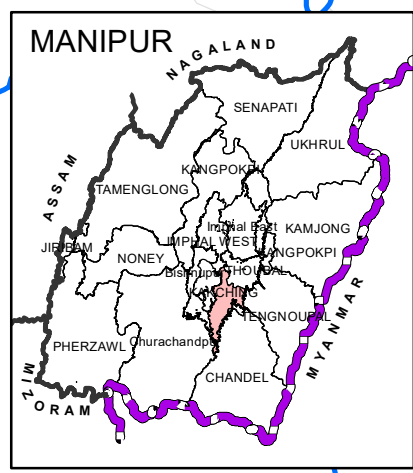

AC MAP (38-Hiyanglam AC)

Legend

- Polling Station
- + Health Centre
- + Police Station
- DistrictHQ
- Sub-DivisionHQ
- River
- National Highway
- Other Roads
- AC Boundary

| Poll_No | PS_NAME |
|---------|--|
| 38/01 | Sekmajin Primary School, (East Wing) |
| 38/02 | Sekmajin Primary School, (West Wing) |
| 38/03 | Khoidum Upper Primary School |
| 38/04 | Phoubakchao Laipham L.P. School |
| 38/05 | Sekmajin Khunou Komlakhong Mamang L.P. School |
| 38/06 | Hiyanglam Ibetombi Primary School |
| 38/07 | Hiyanglam Makha Primary School |
| 38/08 | Hiyanglam Turel Manbi Primary School |
| 38/09 | Hiyanglam Awang Primary School, (East Wing) |
| 38/10 | Hiyanglam Awang Primary School, (West Wing) |
| 38/11 | Hiyanglam High School, (East Wing) |
| 38/12 | Hiyanglam High School, (West Wing) |
| 38/13 | Laphupat Tera L.P. School (Anganwadi Centre) Khoidum Lamjao |
| 38/14 | Lamjao Mayai Leikai Primary School |
| 38/15 | Lamjao Khunou Aided L.P. School |
| 38/16 | Lamjao Upper Primary School |
| 38/17 | Langmeidong Girls High School, (North Wing) |
| 38/18 | Langmeidong Girls High School, (South Wing) |
| 38/19 | Langmeidong Maning Awang Primary School |
| 38/20 | Langmeidong Higher Secondary School, (East Wing) |
| 38/21 | Langmeidong Higher Secondary School, (West Wing-North Section) |
| 38/22 | Laimanai Primary School |
| 38/23 | Lamjao Tejpur Primary School |
| 38/24 | Elangkhangpokpi Junior High School |
| 38/25 | Elangkhangpokpi High School |
| 38/26 | Thongjao Primary School |
| 38/27 | Thongjao Makha Leikai Social Welfare Club |
| 38/28 | Waikhong High School, (North Wing) |
| 38/29 | Waikhong High School, (South Wing) |
| 38/30 | Tokpaching Primary School |
| 38/31 | Sarik Konjil L.P. School |
| 38/32 | Arong Khunou Heibong Keidongbi Primary School |
| 38/33 | Arong Junior High School |
| 38/34 | Arong Nongmaikhong Primary School |
| 38/35 | Thounaojam Upper Primary School, (North Wing) |
| 38/36 | Thounaojam Upper Primary School, (South Wing) |