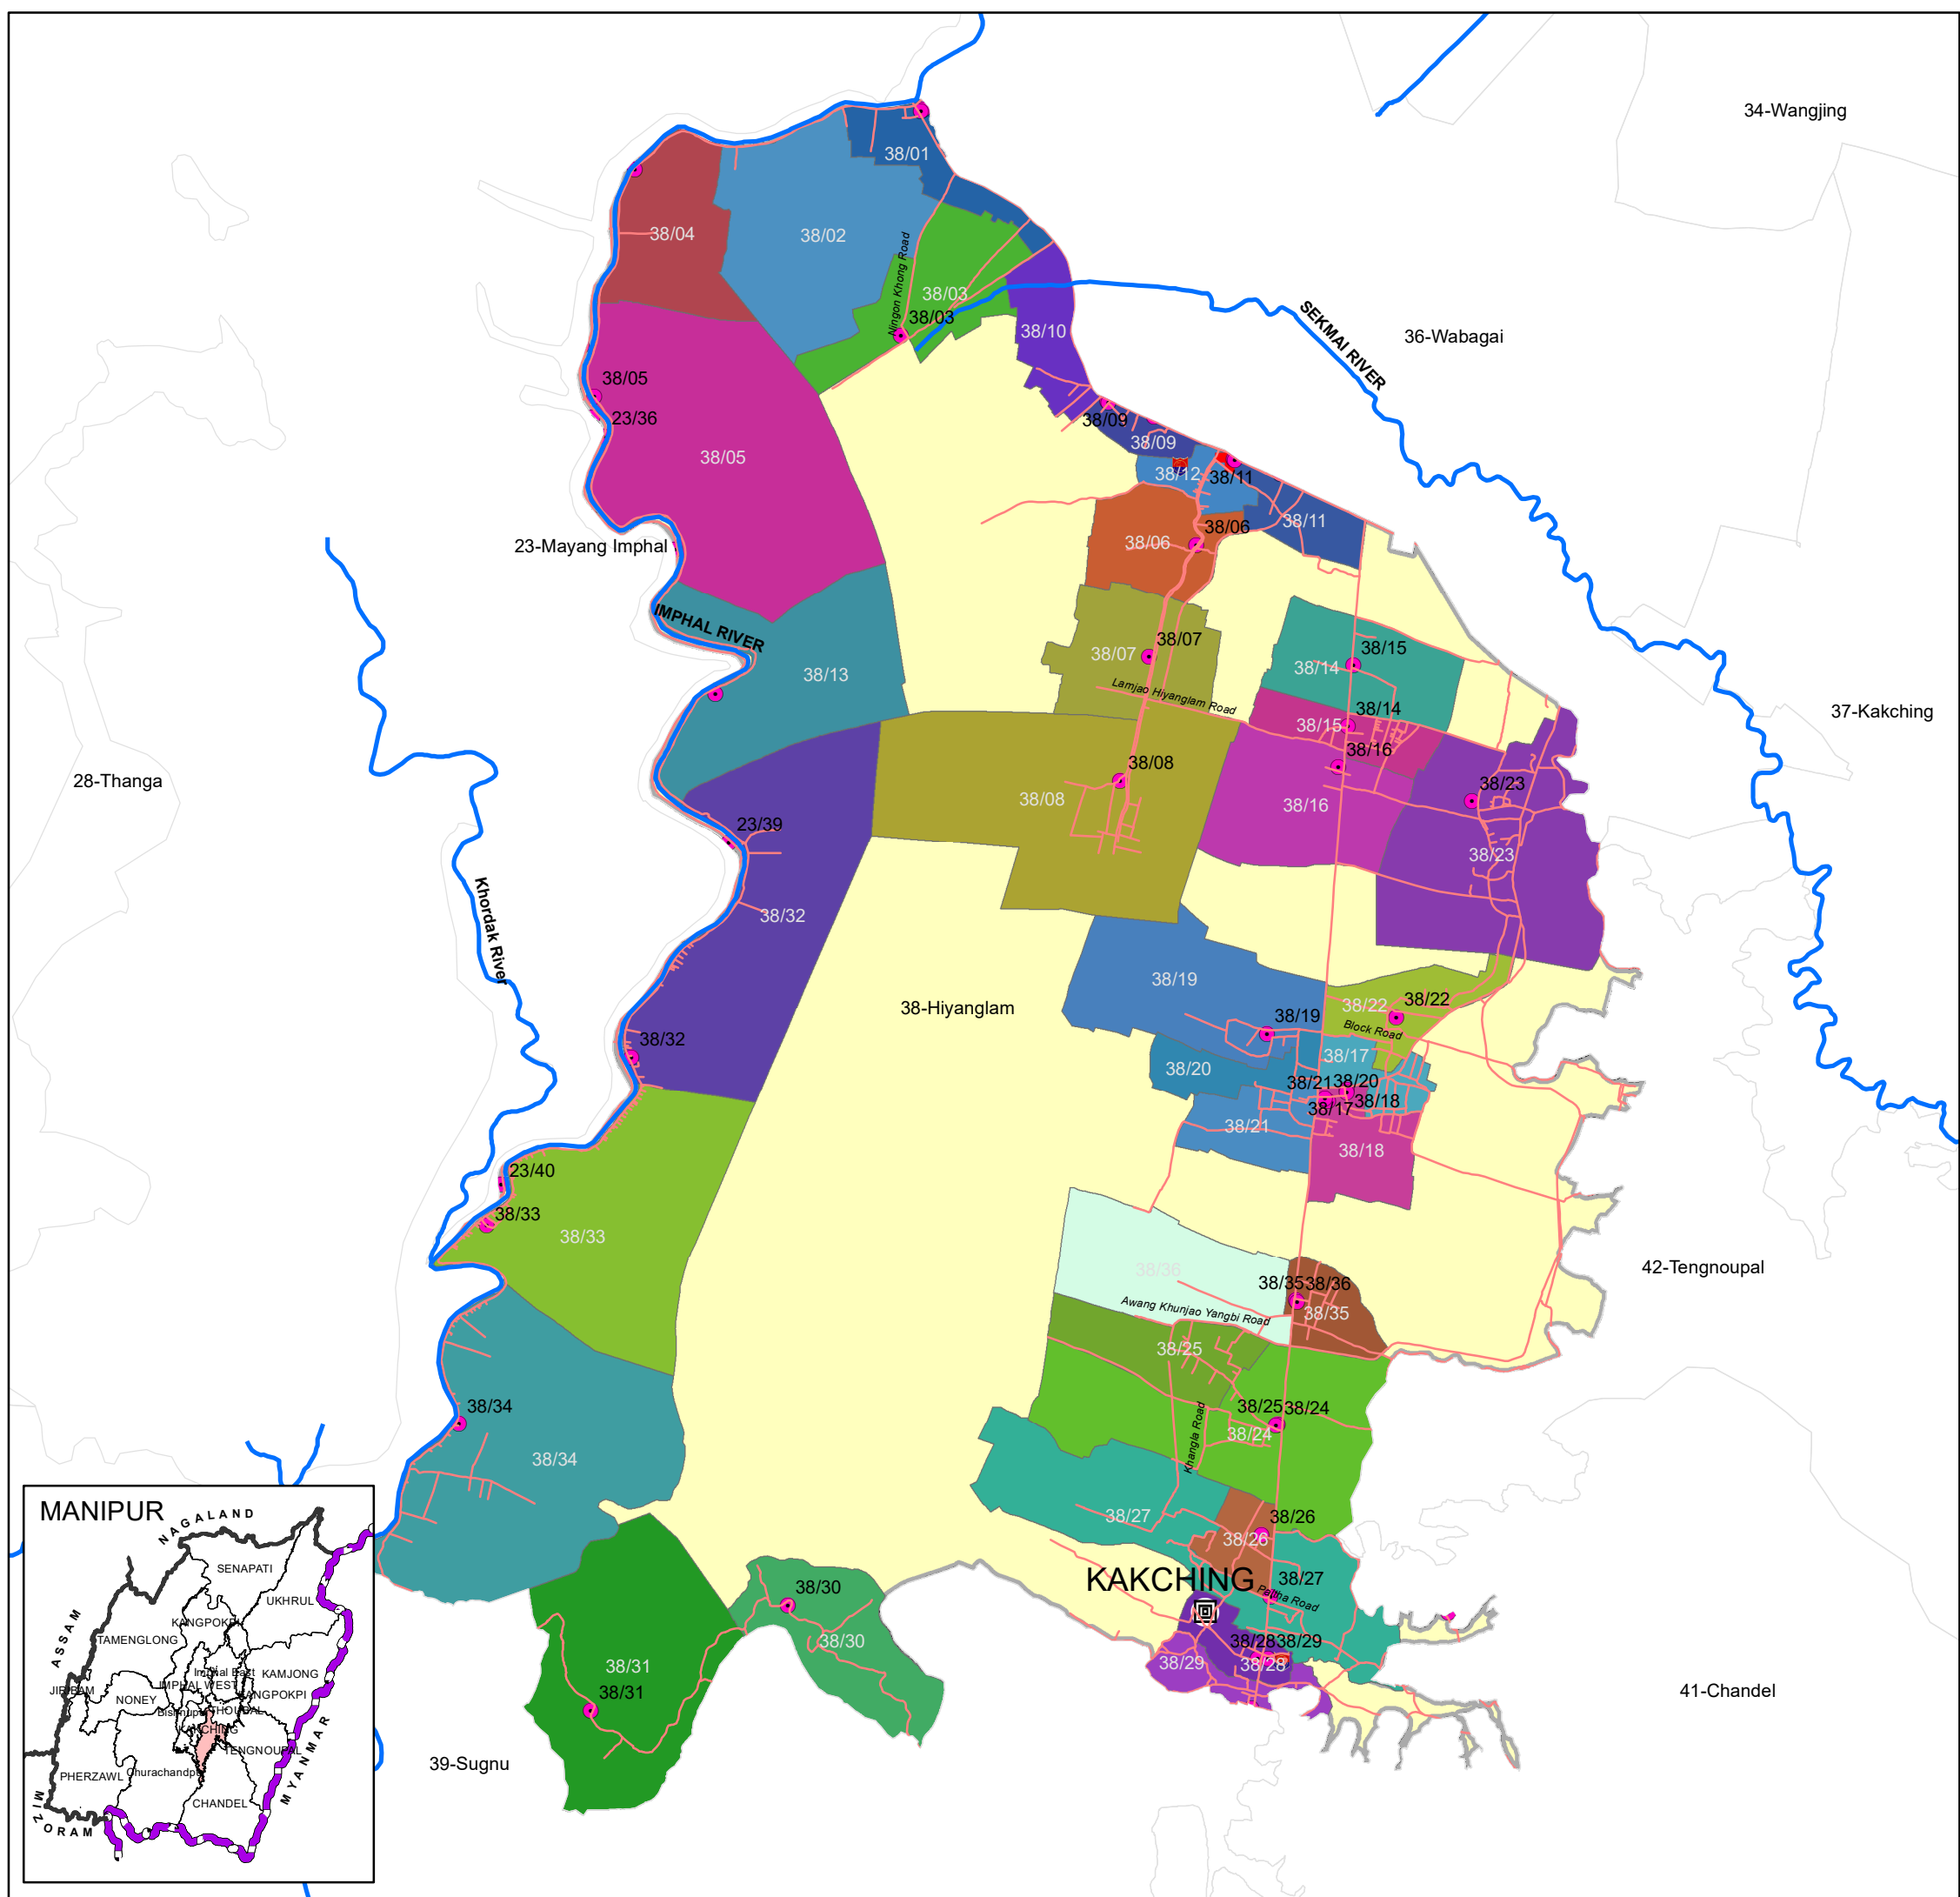

AC MAP (38-Hiyanglam AC)

Legend

- Polling Station
- + Health Centre
- + Police Station
- DistrictHQ
- Sub-DivisionHQ
- River
- National Highway
- Other Roads
- AC Boundary

| Poll_No | PS_NAME |
|---------|--|
| 38/01 | Sekmajin Primary School, (East Wing) |
| 38/02 | Sekmajin Primary School, (West Wing) |
| 38/03 | Khoidum Upper Primary School |
| 38/04 | Phoubakchao Laipham L.P. School |
| 38/05 | Sekmajin Khunou Komlakhong Mamang L.P. School |
| 38/06 | Hiyanglam Ibetombi Primary School |
| 38/07 | Hiyanglam Makha Primary School |
| 38/08 | Hiyanglam Turel Manbi Primary School |
| 38/09 | Hiyanglam Awang Primary School, (East Wing) |
| 38/10 | Hiyanglam Awang Primary School, (West Wing) |
| 38/11 | Hiyanglam High School, (East Wing) |
| 38/12 | Hiyanglam High School, (West Wing) |
| 38/13 | Laphupat Tera L.P. School (Anganwadi Centre) Khoidum Lamjao |
| 38/14 | Lamjao Mayai Leikai Primary School |
| 38/15 | Lamjao Khunou Aided L.P. School |
| 38/16 | Lamjao Upper Primary School |
| 38/17 | Langmeidong Girls High School, (North Wing) |
| 38/18 | Langmeidong Girls High School, (South Wing) |
| 38/19 | Langmeidong Maning Awang Primary School |
| 38/20 | Langmeidong Higher Secondary School, (East Wing) |
| 38/21 | Langmeidong Higher Secondary School, (West Wing-North Section) |
| 38/22 | Laimanai Primary School |
| 38/23 | Lamjao Tejpur Primary School |
| 38/24 | Elangkhangpokpi Junior High School |
| 38/25 | Elangkhangpokpi High School |
| 38/26 | Thongjao Primary School |
| 38/27 | Thongjao Makha Leikai Social Welfare Club |
| 38/28 | Waikhong High School, (North Wing) |
| 38/29 | Waikhong High School, (South Wing) |
| 38/30 | Tokpaching Primary School |
| 38/31 | Sarik Konjil L.P. School |
| 38/32 | Arong Khunou Heibong Keidongbi Primary School |
| 38/33 | Arong Junior High School |
| 38/34 | Arong Nongmaikhong Primary School |
| 38/35 | Thounaojam Upper Primary School, (North Wing) |
| 38/36 | Thounaojam Upper Primary School, (South Wing) |