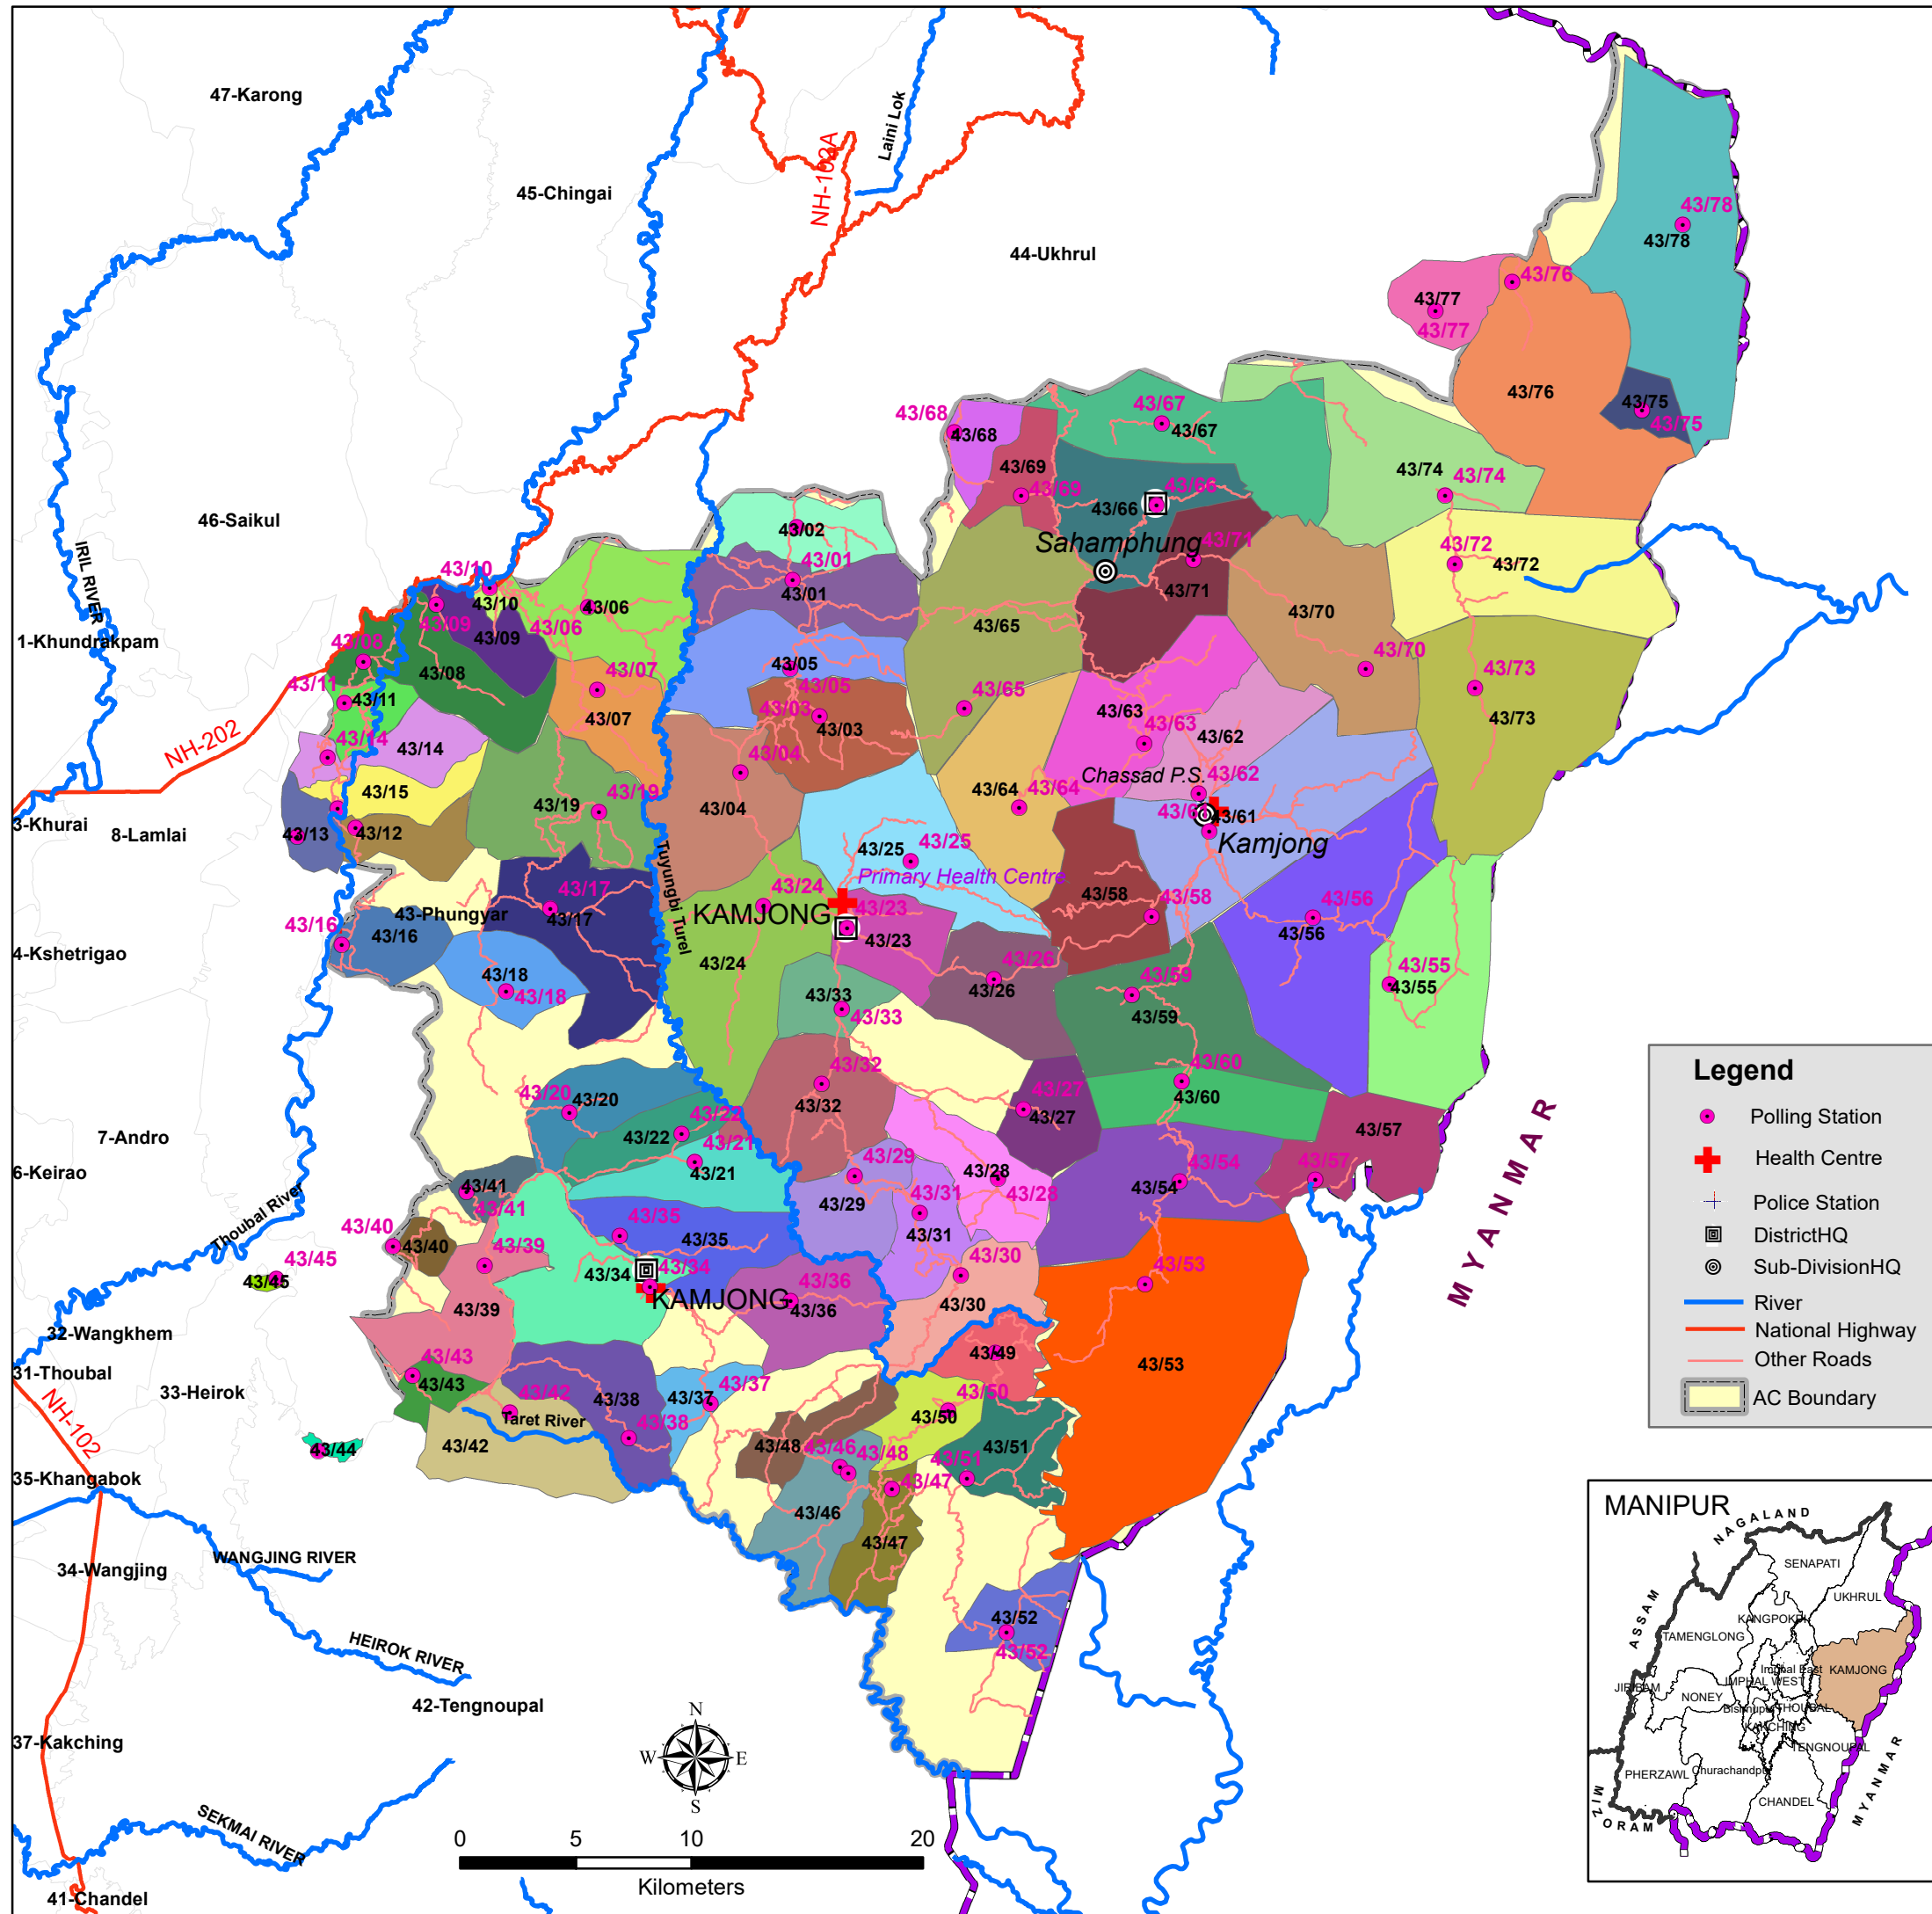

Legend

- Polling Station
- ✚ Health Centre
- ⊕ Police Station
- ▣ DistrictHQ
- ⊙ Sub-DivisionHQ
- River
- National Highway
- Other Roads
- ▭ AC Boundary

Prepared by:
Manipur Remote Sensing
Applications Centre (MARSAC)