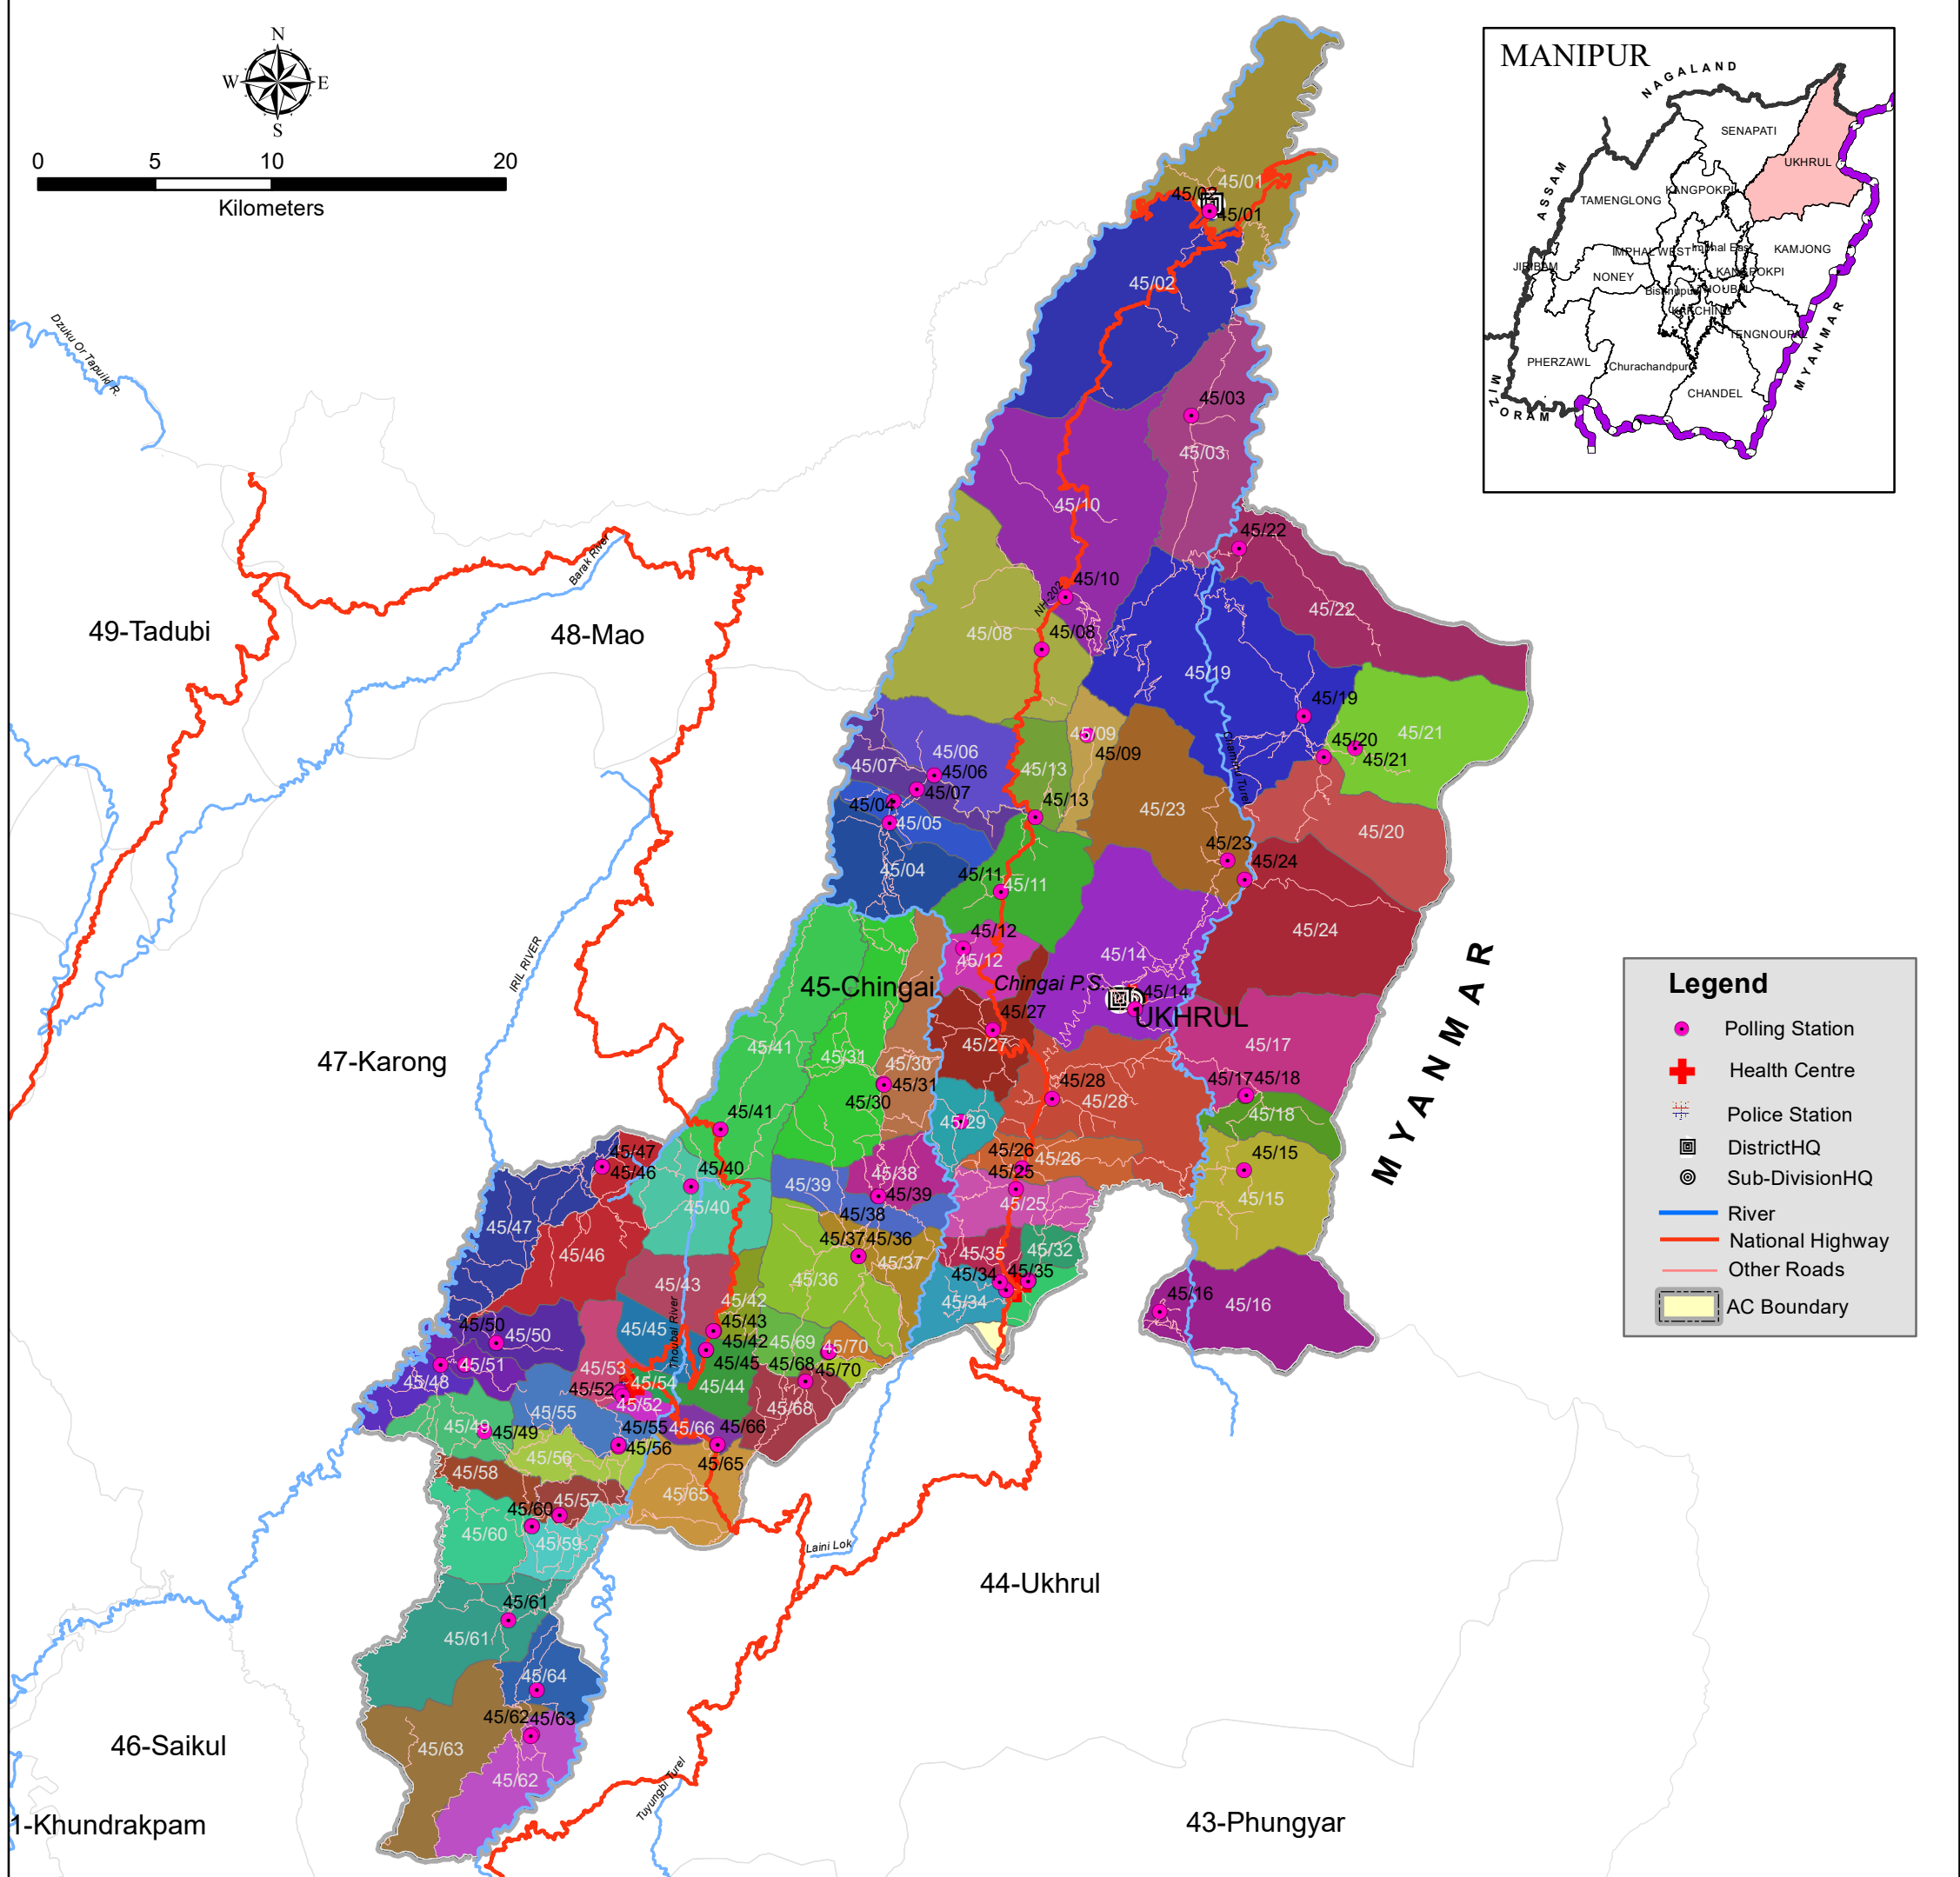

**Legend**

- Polling Station
- + Health Centre
- ⚓ Police Station
- DistrictHQ
- Sub-DivisionHQ
- River
- National Highway
- Other Roads
- AC Boundary