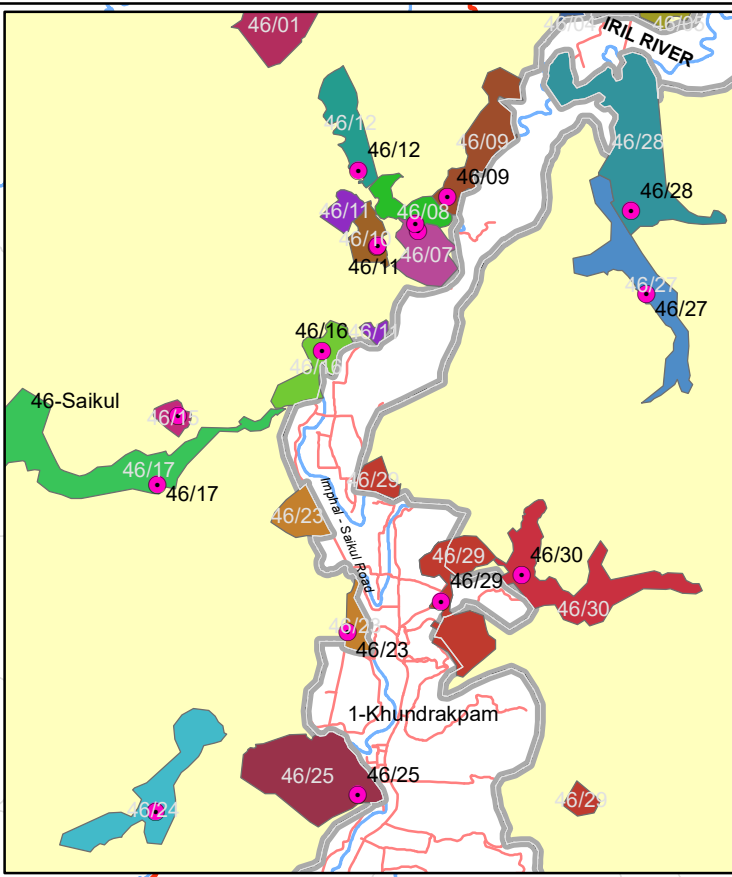

MANIPUR

AC MAP (46-Saikul AC)

Poll_no	PS_NAME
46/01	Ichailamlan J.B School
46/02	Khaochangbung U.J.B.School
46/03	Molkon Junior High School, (East Wing)
46/04	Pangjang U.J.B.School
46/05	Molkon Junior High School, (West Wing)
46/06	T. Gamnom U.J.B. School
46/07	Saikul Anganwadi Centre
46/08	S. Salem UJB School, Saikul
46/09	M. Bunglung UJB School
46/10	Thangtong Higher Secondary School, (East Wing)
46/11	Thangtong Higher Secondary School, (North Wing)
46/12	Saijang Primary School
46/13	Lhungjang Community Hall
46/14	Ankhumbung U.J.B. School
46/15	Thangal Surung UJB School
46/16	Kasturba Gandhi Balika Vidyalaya, Ekou Mulam
46/17	Yongba Langkhong UJB School
46/18	Luwangshangol UJB School
46/19	L. Louzawl Community Hall
46/20	Mapao Christian Jr. High School
46/21	Sinam Kom U.J.B. School
46/22	Khongnangpokpi Jr. High School
46/23	Rangengthoi Jr.High School
46/24	Wakan Govt. Primary School
46/25	H. Champhai UJB School
46/26	Sisumilan UJB School
46/27	Maojang JB School
46/28	Ng. Phainom U.J.B. School
46/29	Awanglonga Koireng High School
46/30	Belei Primary School
46/31	Khamenlok L.P School
46/32	Khongbal Tangkhul Jr. High School
46/33	Chingdai khullen U.J.B School
46/34	Tingpibung Primary School
46/35	Gampum Anganwadi Building
46/36	Samusong UJB School
46/37	Khongban Kuki L.P. School
46/38	Wunghon Lower Primary School
46/39	Silent L.P. School
46/40	Laikoiching High School
46/41	Changningpokpi High School
46/42	Island L.P. School
46/43	Kamuching High School
46/44	Kamukoireng Primary School
46/45	Maphou Kuki UJB School
46/46	Monthou Private Building
46/47	Keihao Thangkhul UJB School
46/48	Bongbal Khullen UJB School
46/49	Salam Vaiphei UJB School
46/50	Heinganglok UJB School
46/51	Phawoibi UJB School
46/52	Irong Tangkhul UJB School
46/53	Songjang Mongjang UJB School
46/54	Leplen Primary School
46/55	Urangpat Aided Primary School
46/56	Lai Kot Kom Primary School

Prepared by:
Manipur Remote Sensing
Applications Centre (MARSAC)

Prepared for:
CEO, Manipur