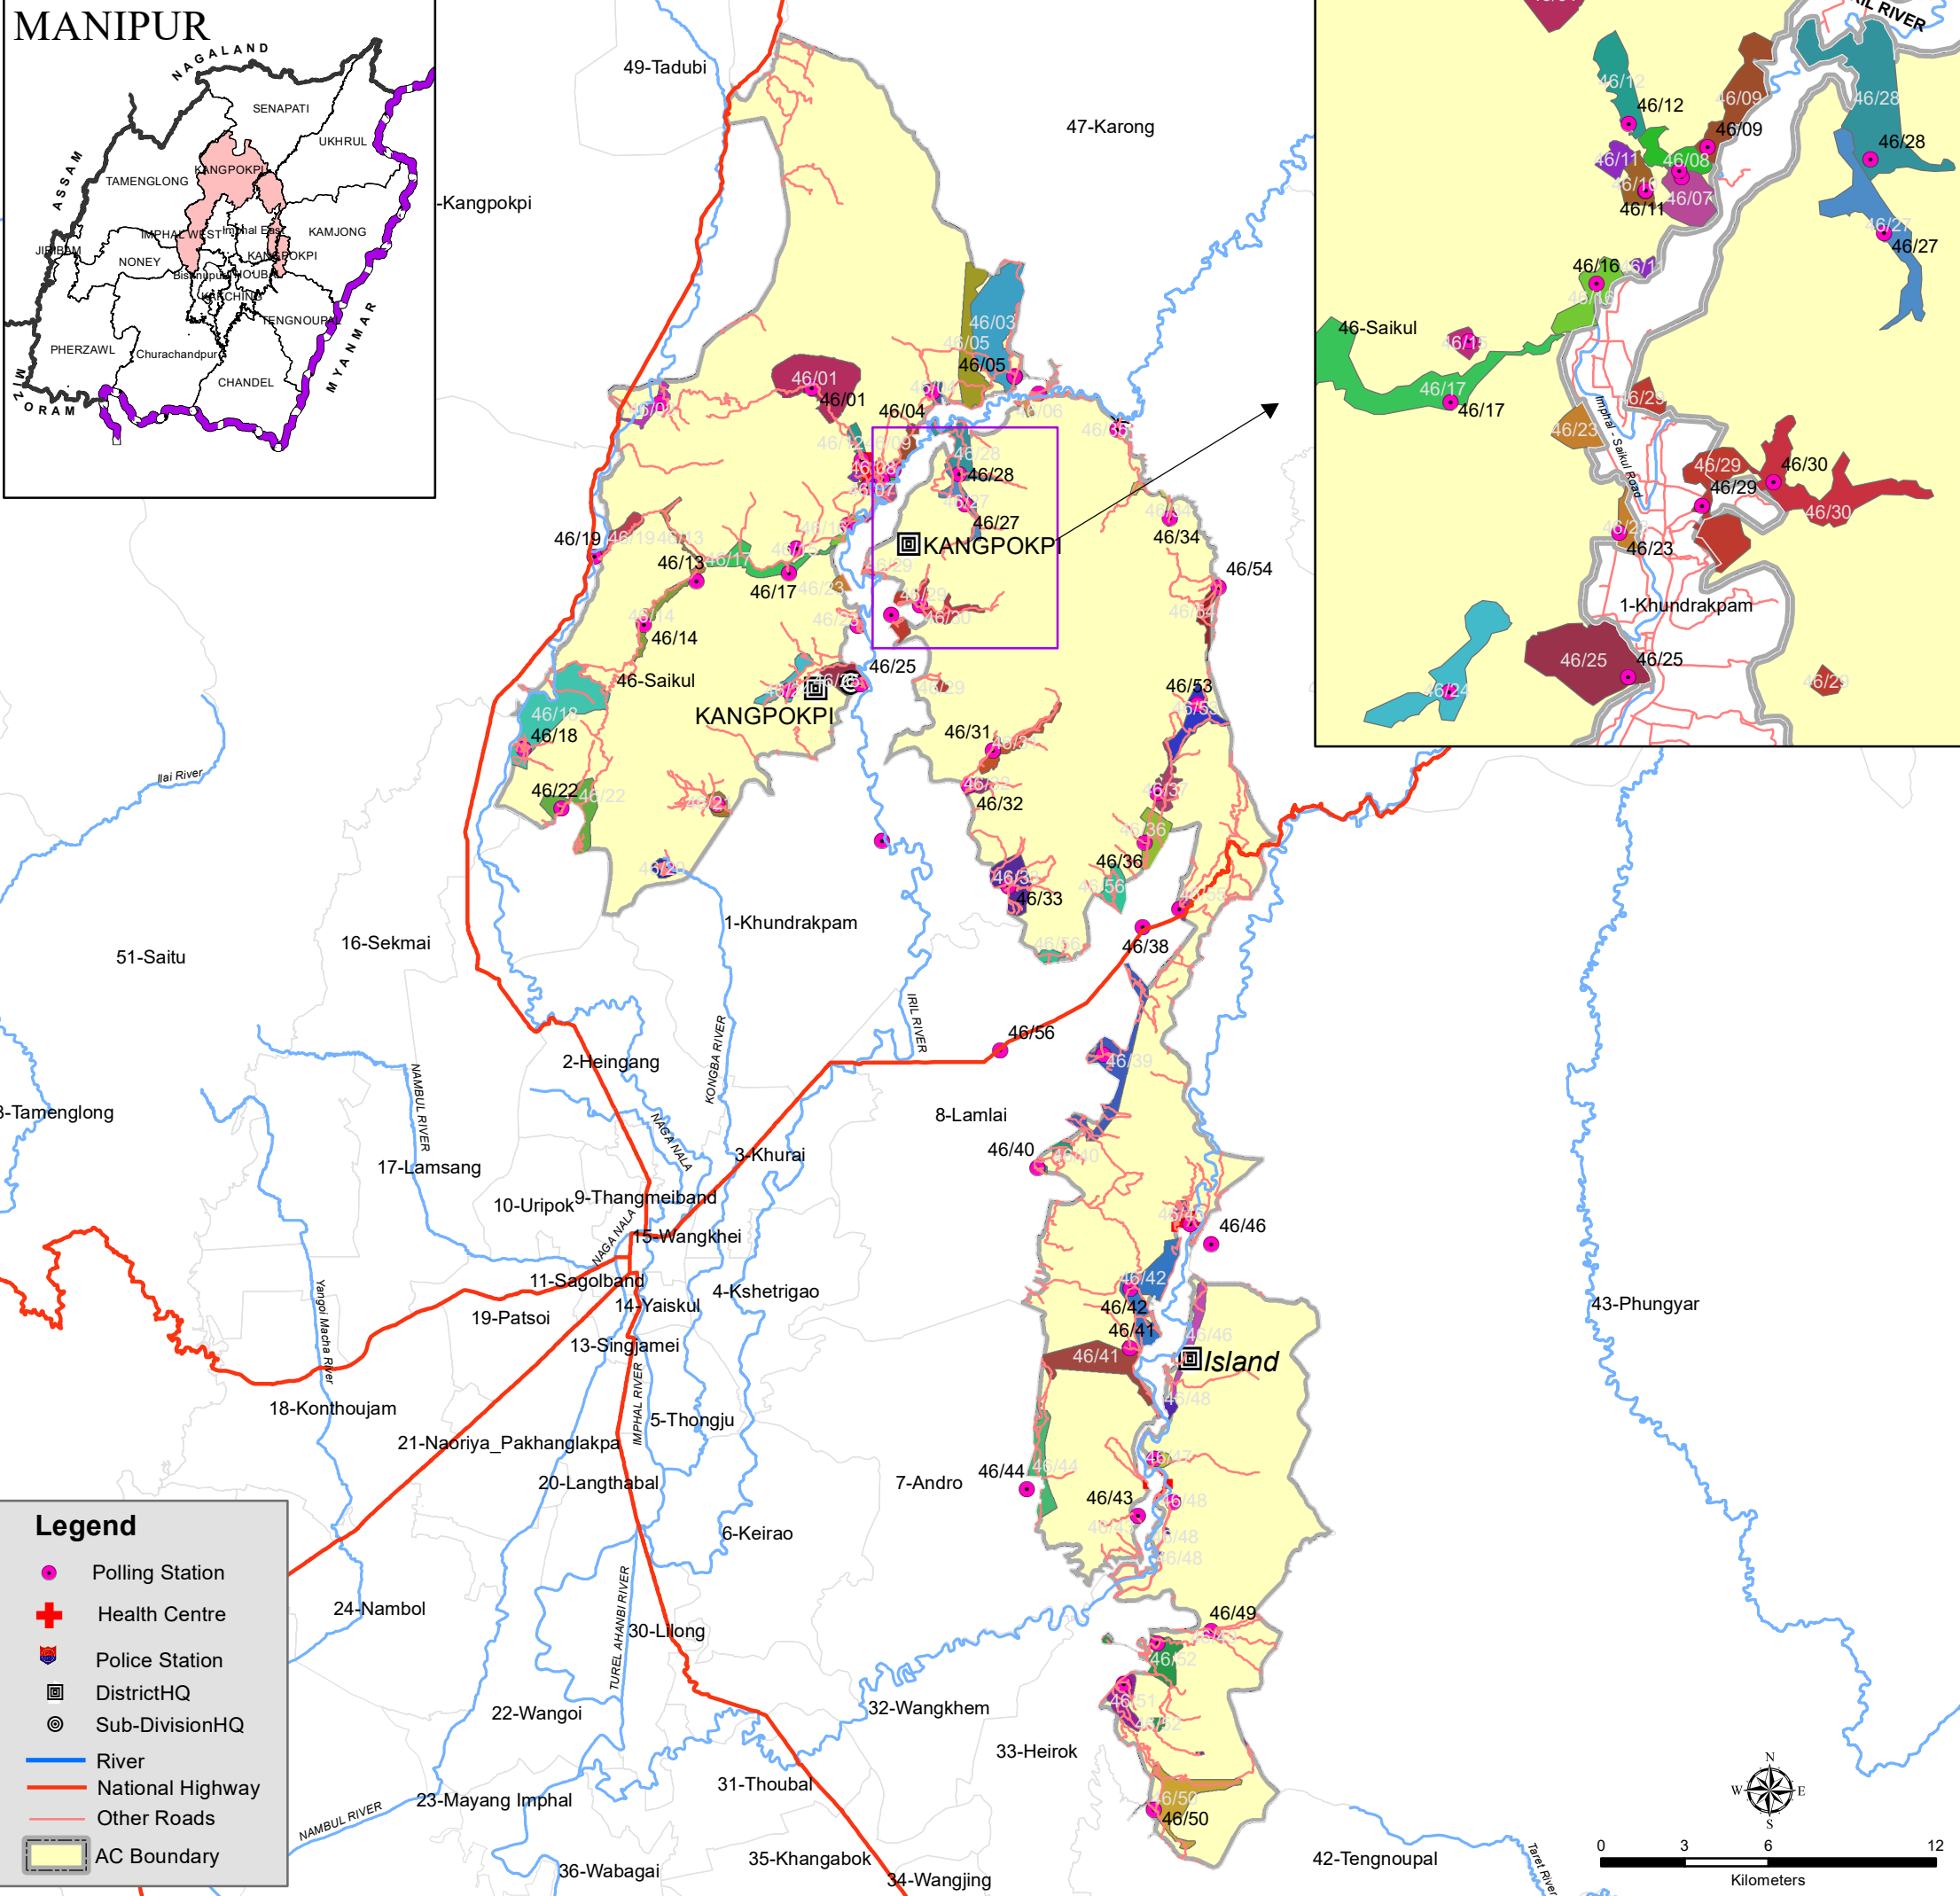

MANIPUR

AC MAP (46-Saikul AC)

Poll_no	PS_NAME
46/01	Ichailamlan J.B School
46/02	Khaochangbung U.J.B.School
46/03	Molkon Junior High School, (East Wing)
46/04	Pangjang U.J.B.School
46/05	Molkon Junior High School, (West Wing)
46/06	T. Gamnom U.J.B. School
46/07	Saikul Anganwadi Centre
46/08	S. Salem UJB School, Saikul
46/09	M. Bunglung UJB School
46/10	Thangtong Higher Secondary School, (East Wing)
46/11	Thangtong Higher Secondary School, (North Wing)
46/12	Saijang Primary School
46/13	Lhungjang Community Hall
46/14	Ankhumbung U.J.B. School
46/15	Thangal Surung UJB School
46/16	Kasturba Gandhi Balika Vidyalaya, Ekou Mulam
46/17	Yongba Langkhong UJB School
46/18	Luwangshangol UJB School
46/19	L. Louzawl Community Hall
46/20	Mapao Christian Jr. High School
46/21	Sinam Kom U.J.B. School
46/22	Khongnangpokpi Jr. High School
46/23	Rangengthoi Jr.High School
46/24	Wakan Govt. Primary School
46/25	H. Champhai UJB School
46/26	Sisumilan UJB School
46/27	Maojang JB School
46/28	Ng. Phainom U.J.B. School
46/29	Awanglonga Koireng High School
46/30	Belei Primary School
46/31	Khamenlok L.P School
46/32	Khongbal Tangkhul Jr. High School
46/33	Chingdai khullen U.J.B School
46/34	Tingpibung Primary School
46/35	Gampum Anganwadi Building
46/36	Samusong UJB School
46/37	Khongban Kuki L.P. School
46/38	Wunghon Lower Primary School
46/39	Silent L.P. School
46/40	Laikoiching High School
46/41	Changningpokpi High School
46/42	Island L.P. School
46/43	Kamuching High School
46/44	Kamukoireng Primary School
46/45	Maphou Kuki UJB School
46/46	Monthou Private Building
46/47	Keihao Thangkhul UJB School
46/48	Bongbal Khullen UJB School
46/49	Salam Vaiphei UJB School
46/50	Heinganglok UJB School
46/51	Phawoibi UJB School
46/52	Irong Tangkhul UJB School
46/53	Songjang Mongjang UJB School
46/54	Leplen Primary School
46/55	Urangpat Aided Primary School
46/56	Lai Kot Kom Primary School

Prepared by:
Manipur Remote Sensing
Applications Centre (MARSAC)

Prepared for:
CEO, Manipur