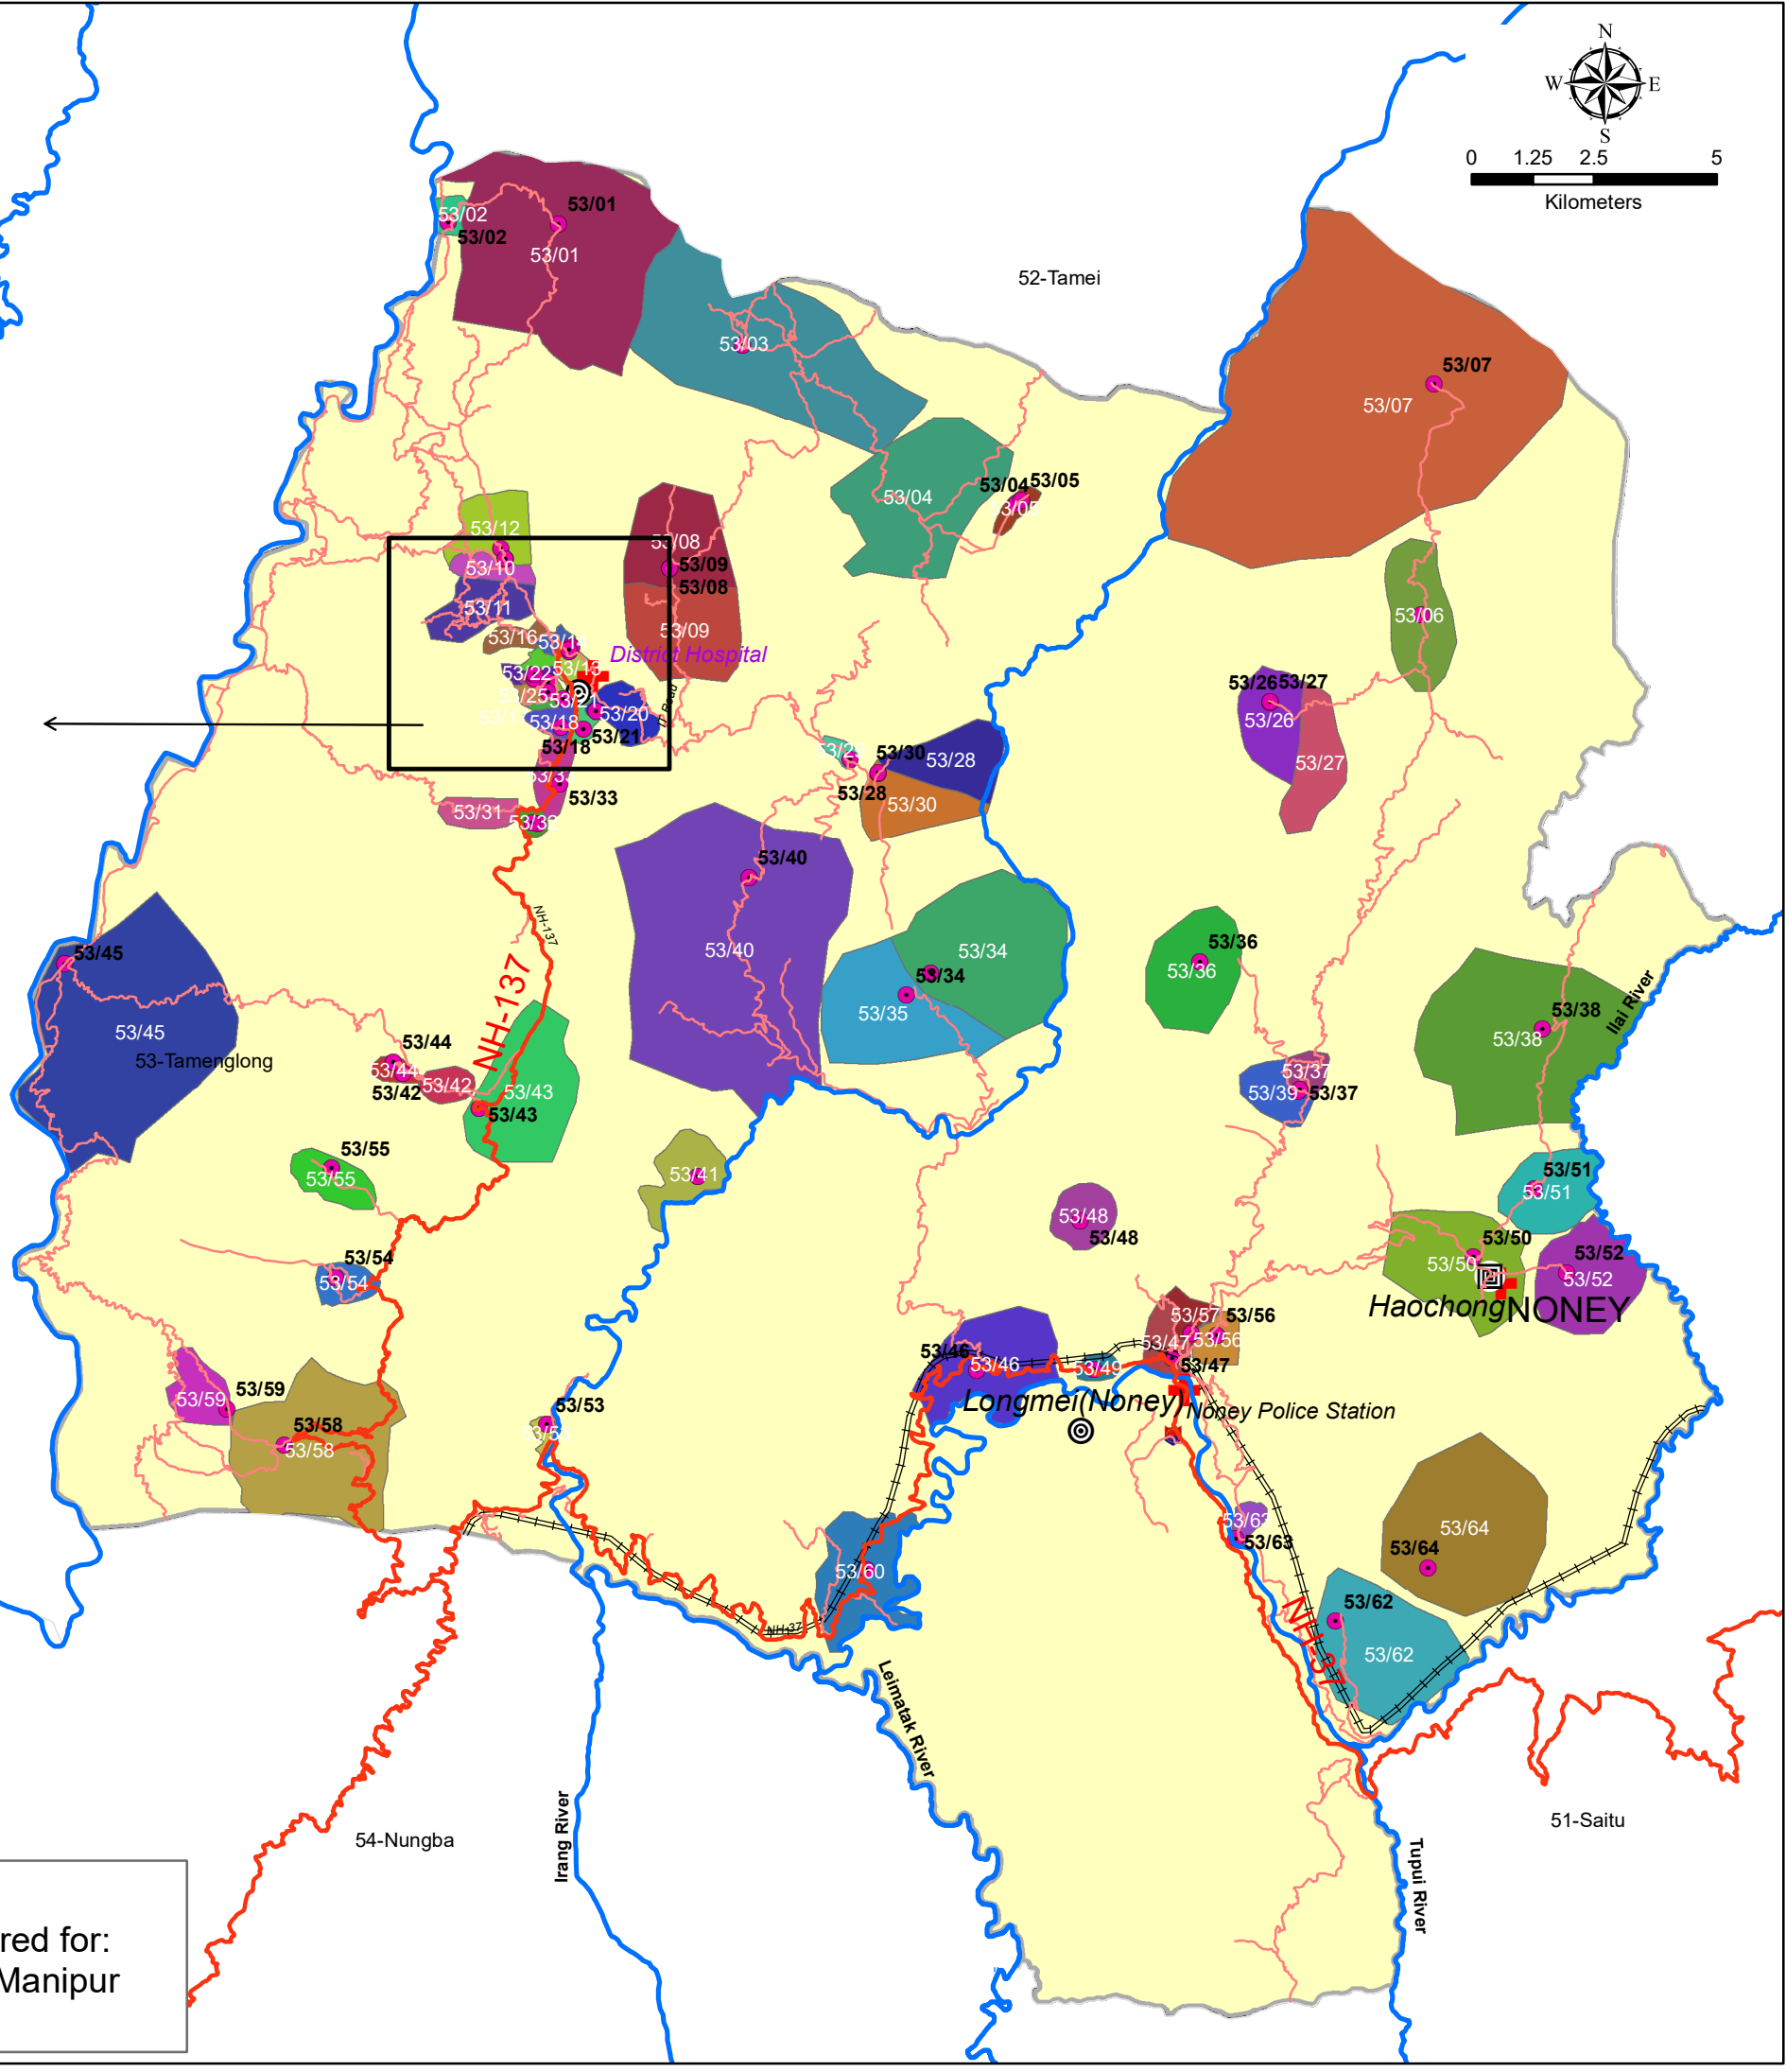

**Legend**

- Polling Station
- ⊕ Health Centre
- 👮 Police Station
- 🏢 DistrictHQ
- ⊙ Sub-DivisionHQ
- 🚊 Railway line
- 🌊 River
- 🛣️ National Highway
- 🛤️ Other Roads
- 📐 AC Boundary

Prepared by:  
 Manipur Remote Sensing  
 Applications Centre (MARSAC)

Prepared for:  
 CEO, Manipur

# AC MAP