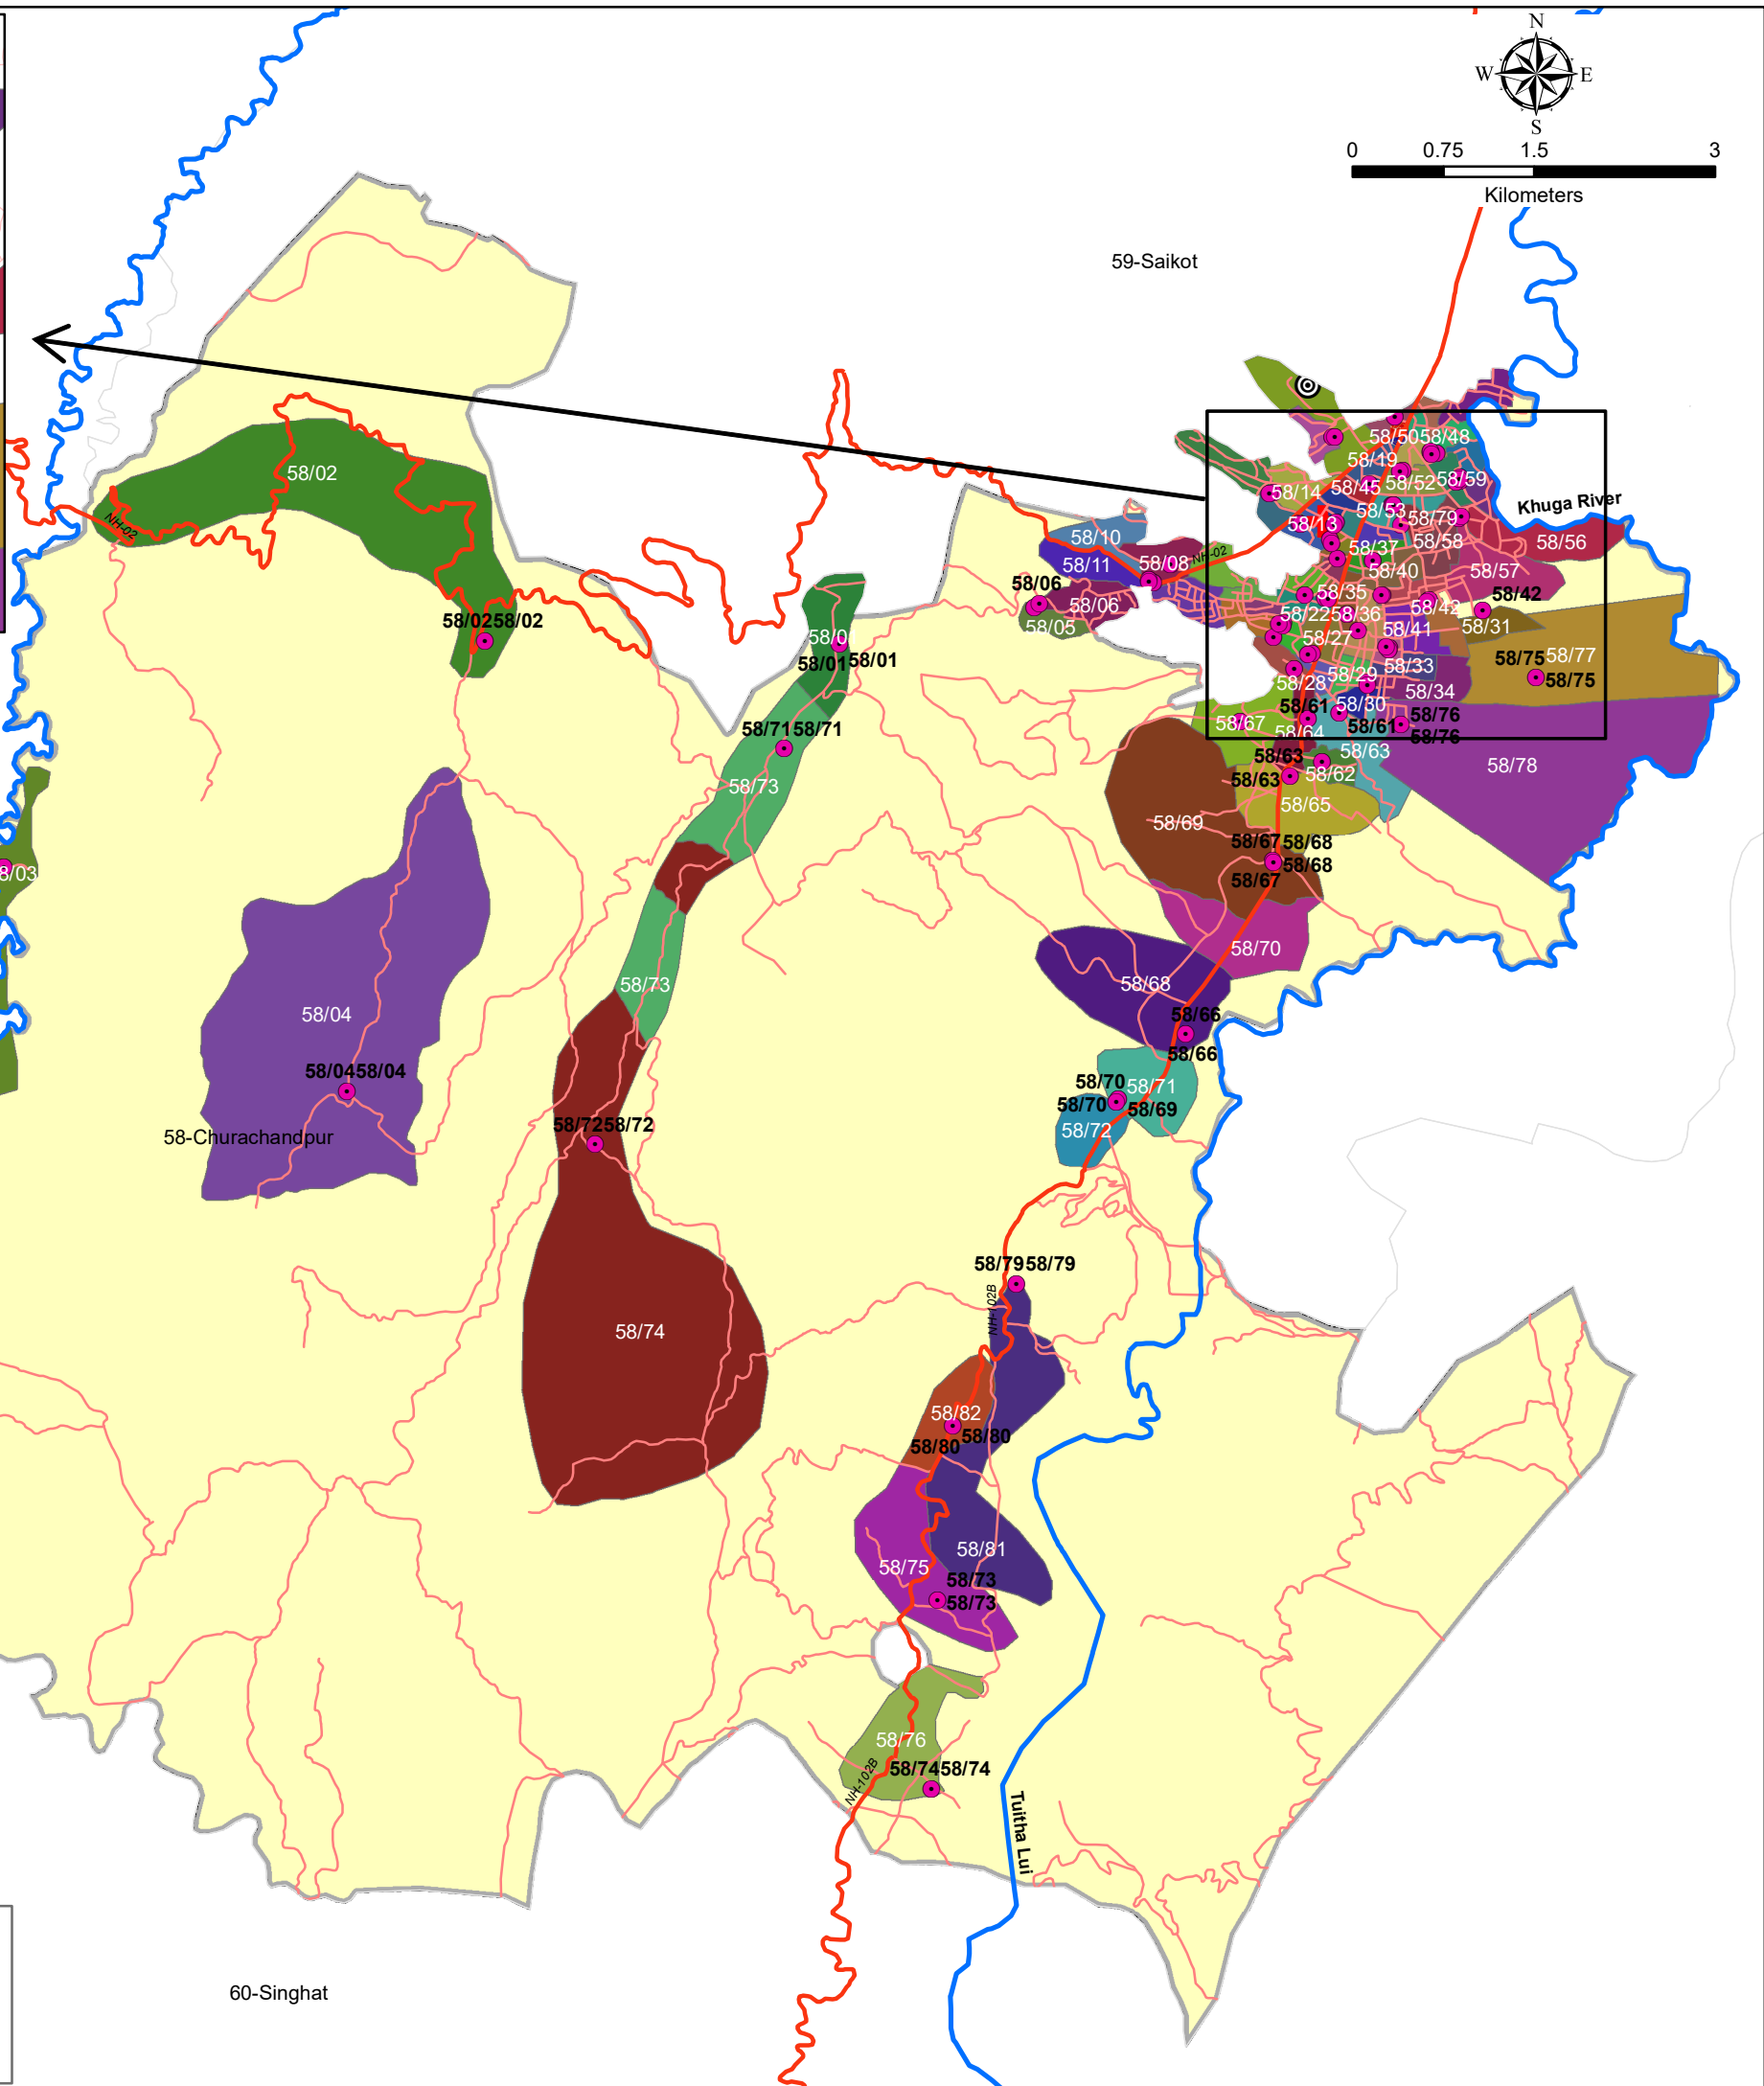

Legend

- Polling Station
- + Health Centre
- Ⓜ Police Station
- Ⓜ DistrictHQ
- Ⓜ Sub-DivisionHQ
- River
- National Highway
- Other Roads
- AC Boundary

Prepared for:
CEO, Manipur

Prepared by:
Manipur Remote Sensing
Applications Centre (MARSAC)