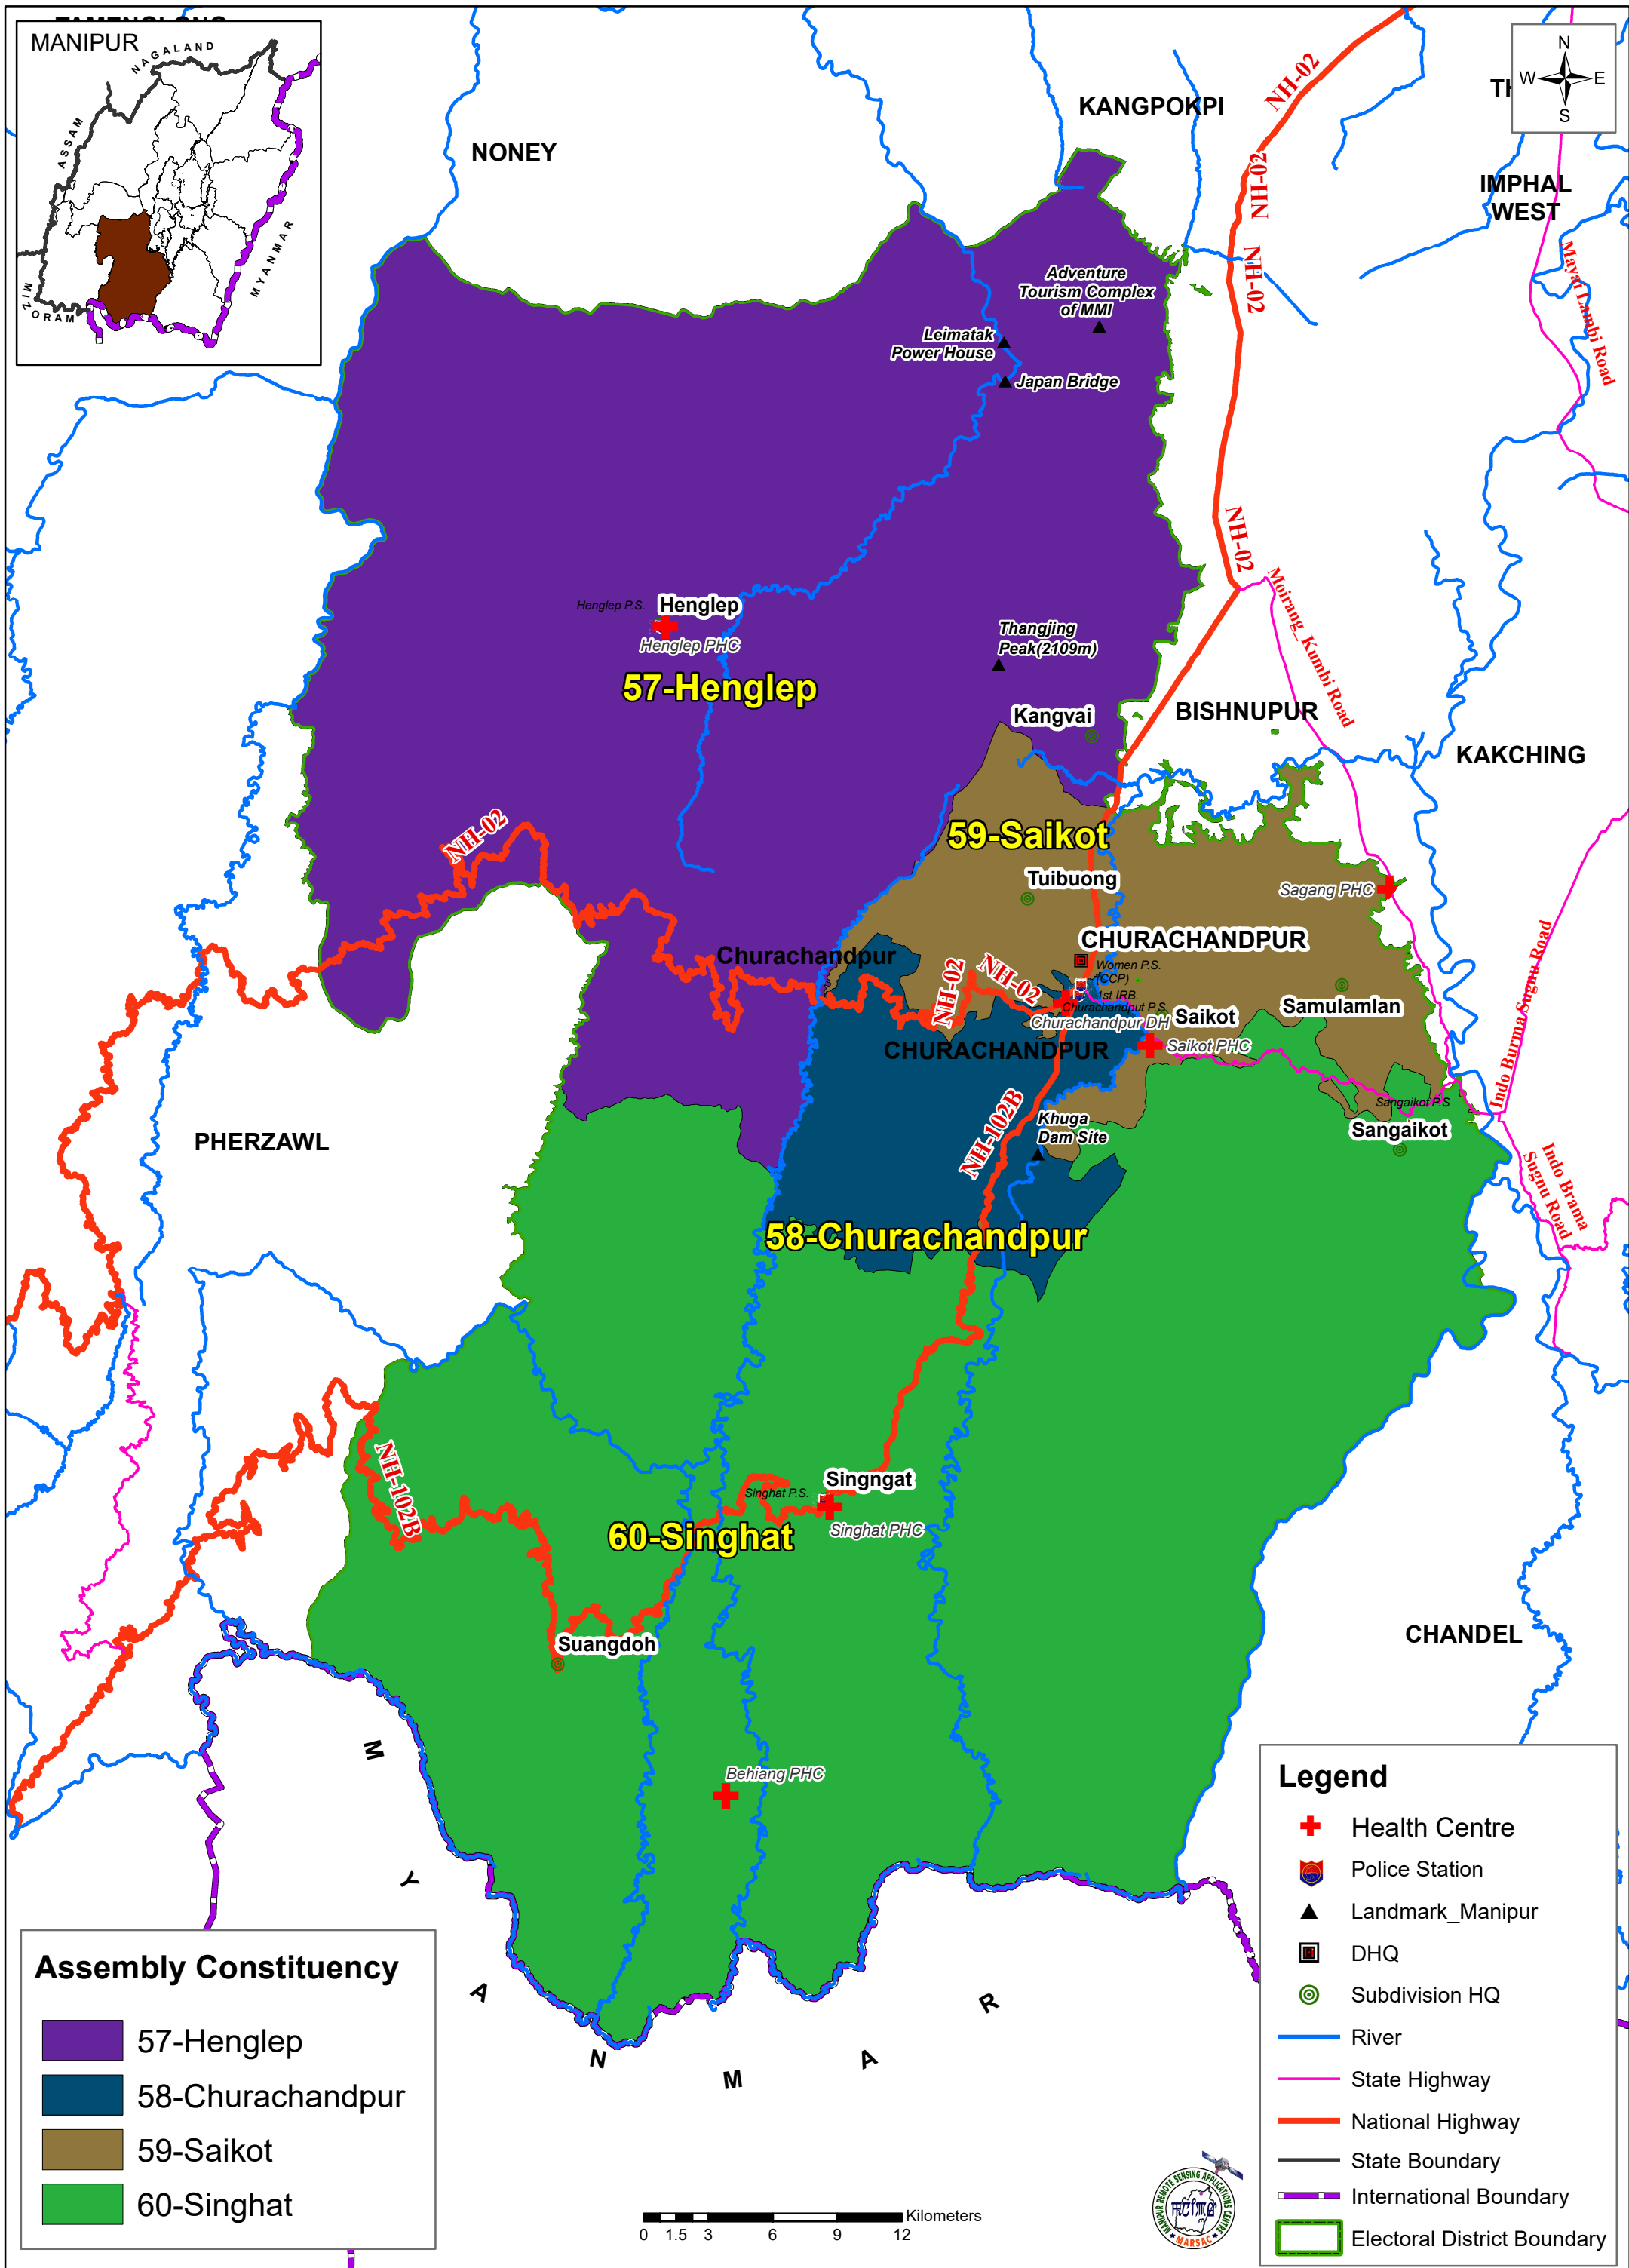

CHURACHANDPUR DISTRICT ELECTORAL MAP

Assembly Constituency

- 57-Henglep
- 58-Churachandpur
- 59-Saikot
- 60-Singhat

Legend

- + Health Centre
- Police Station
- ▲ Landmark_Manipur
- DHQ
- ◎ Subdivision HQ
- River
- State Highway
- National Highway
- State Boundary
- International Boundary
- Electoral District Boundary