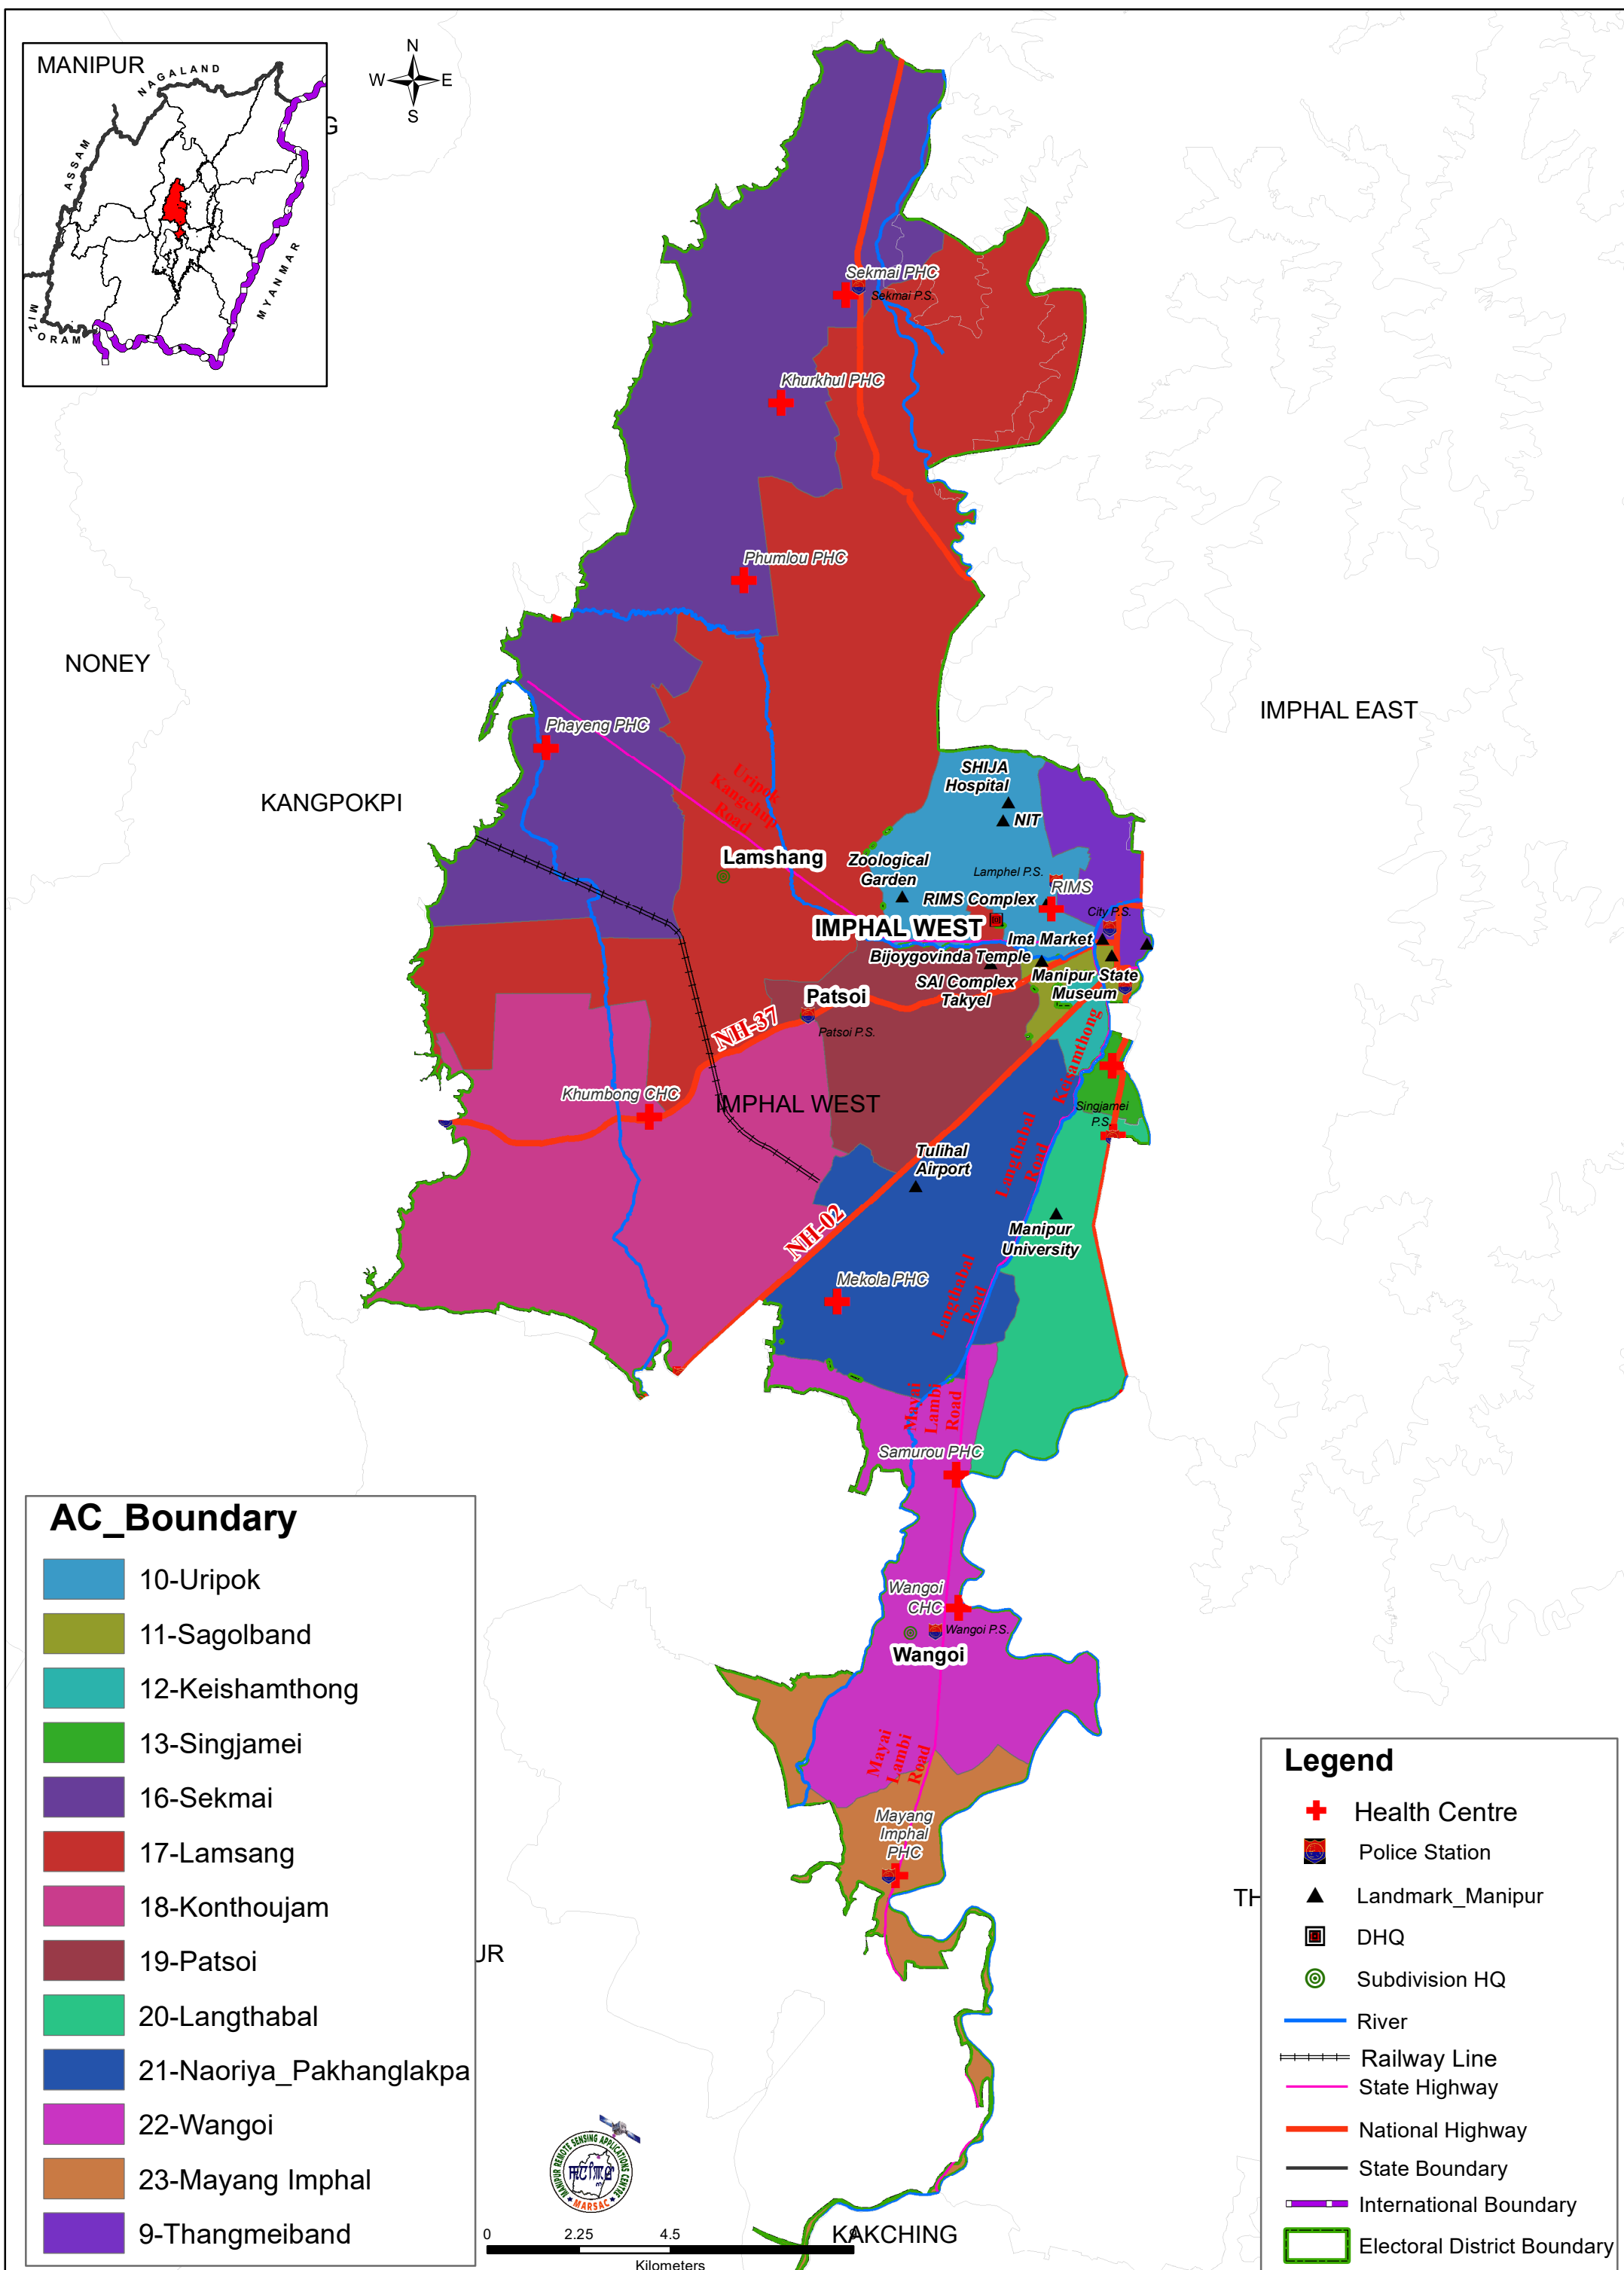

IMPHAL WEST DISTRICT ELECTORAL MAP

AC_Boundary

- 10-Uripok
- 11-Sagolband
- 12-Keishamthong
- 13-Singjamei
- 16-Sekmai
- 17-Lamsang
- 18-Konthoujam
- 19-Patsoi
- 20-Longthabal
- 21-Naoriya_Pakhanglakpa
- 22-Wangoi
- 23-Mayang Imphal
- 9-Thangmeiband

Legend

- + Health Centre
- Police Station
- Landmark_Manipur
- DHQ
- Subdivision HQ
- River
- Railway Line
- State Highway
- National Highway
- State Boundary
- International Boundary
- Electoral District Boundary