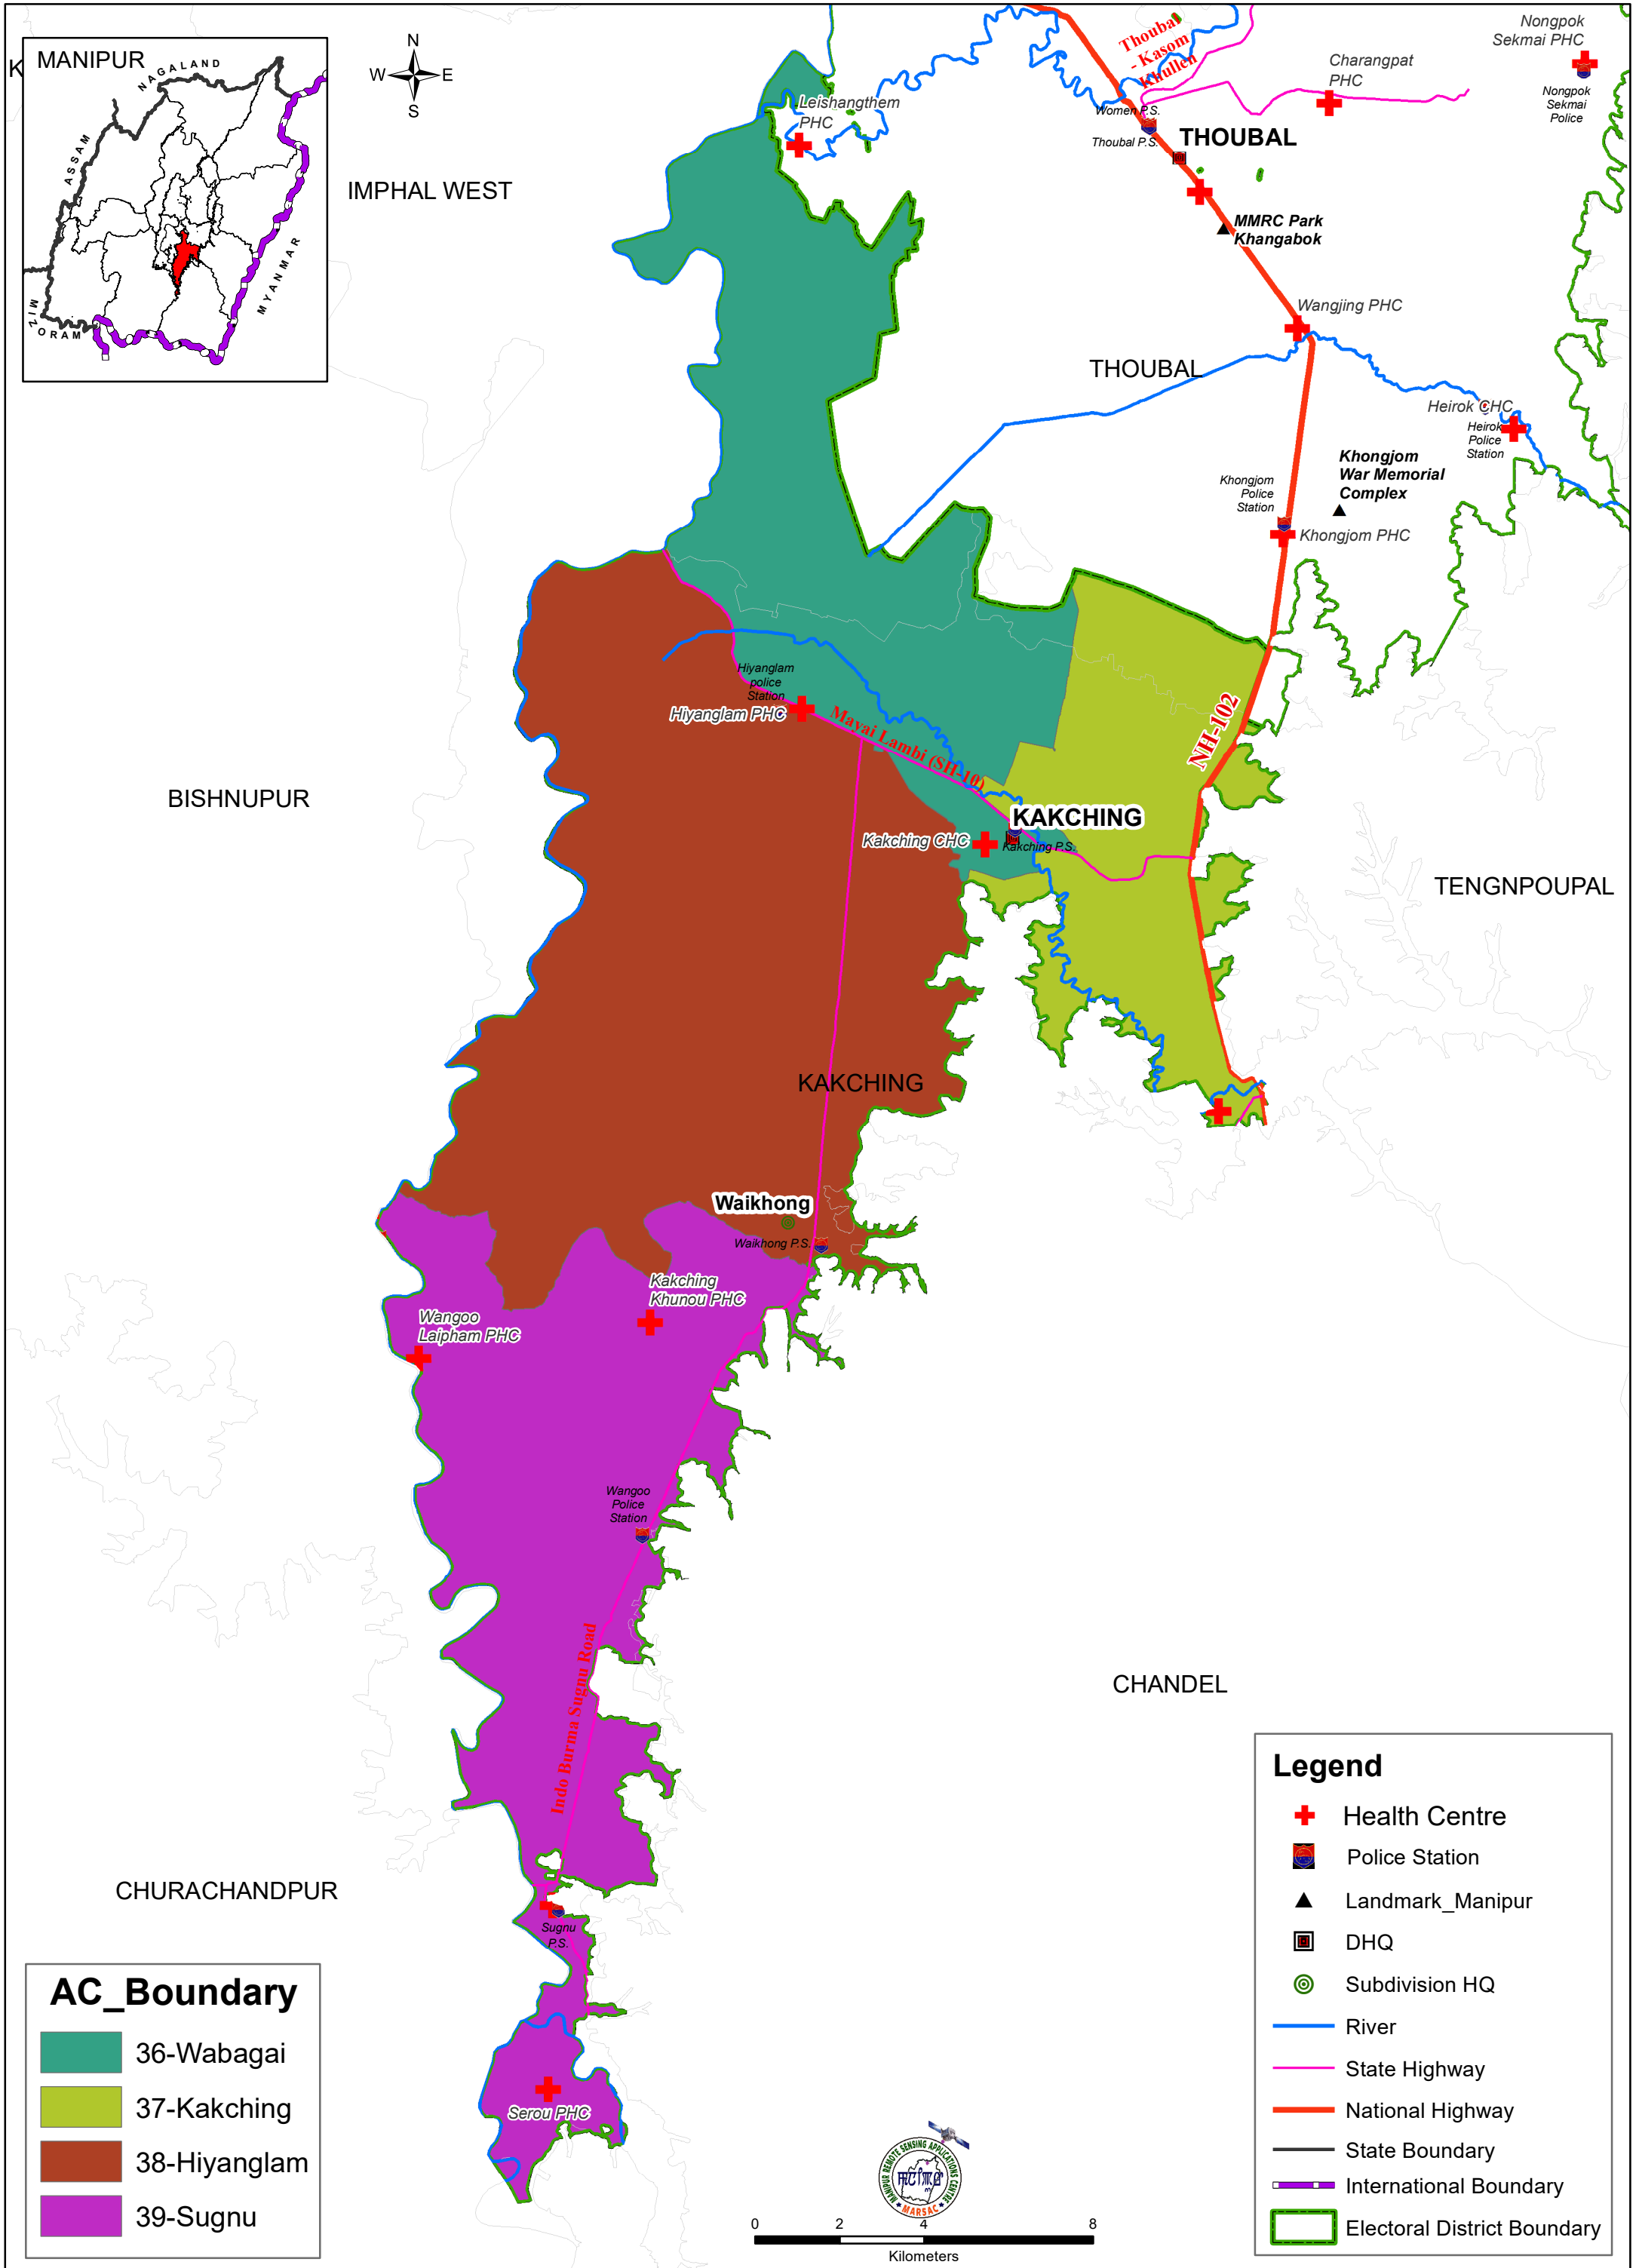

KAKCHING DISTRICT ELECTORAL MAP

IMPHAL WEST

BISHNUPUR

TENGNPOUPAL

CHANDEL

CHURACHANDPUR

AC_Boundary

- 36-Wabagai
- 37-Kakching
- 38-Hiyanglam
- 39-Sugnu

Legend

- + Health Centre
- Police Station
- Landmark_Manipur
- DHQ
- Subdivision HQ
- River
- State Highway
- National Highway
- State Boundary
- International Boundary
- Electoral District Boundary