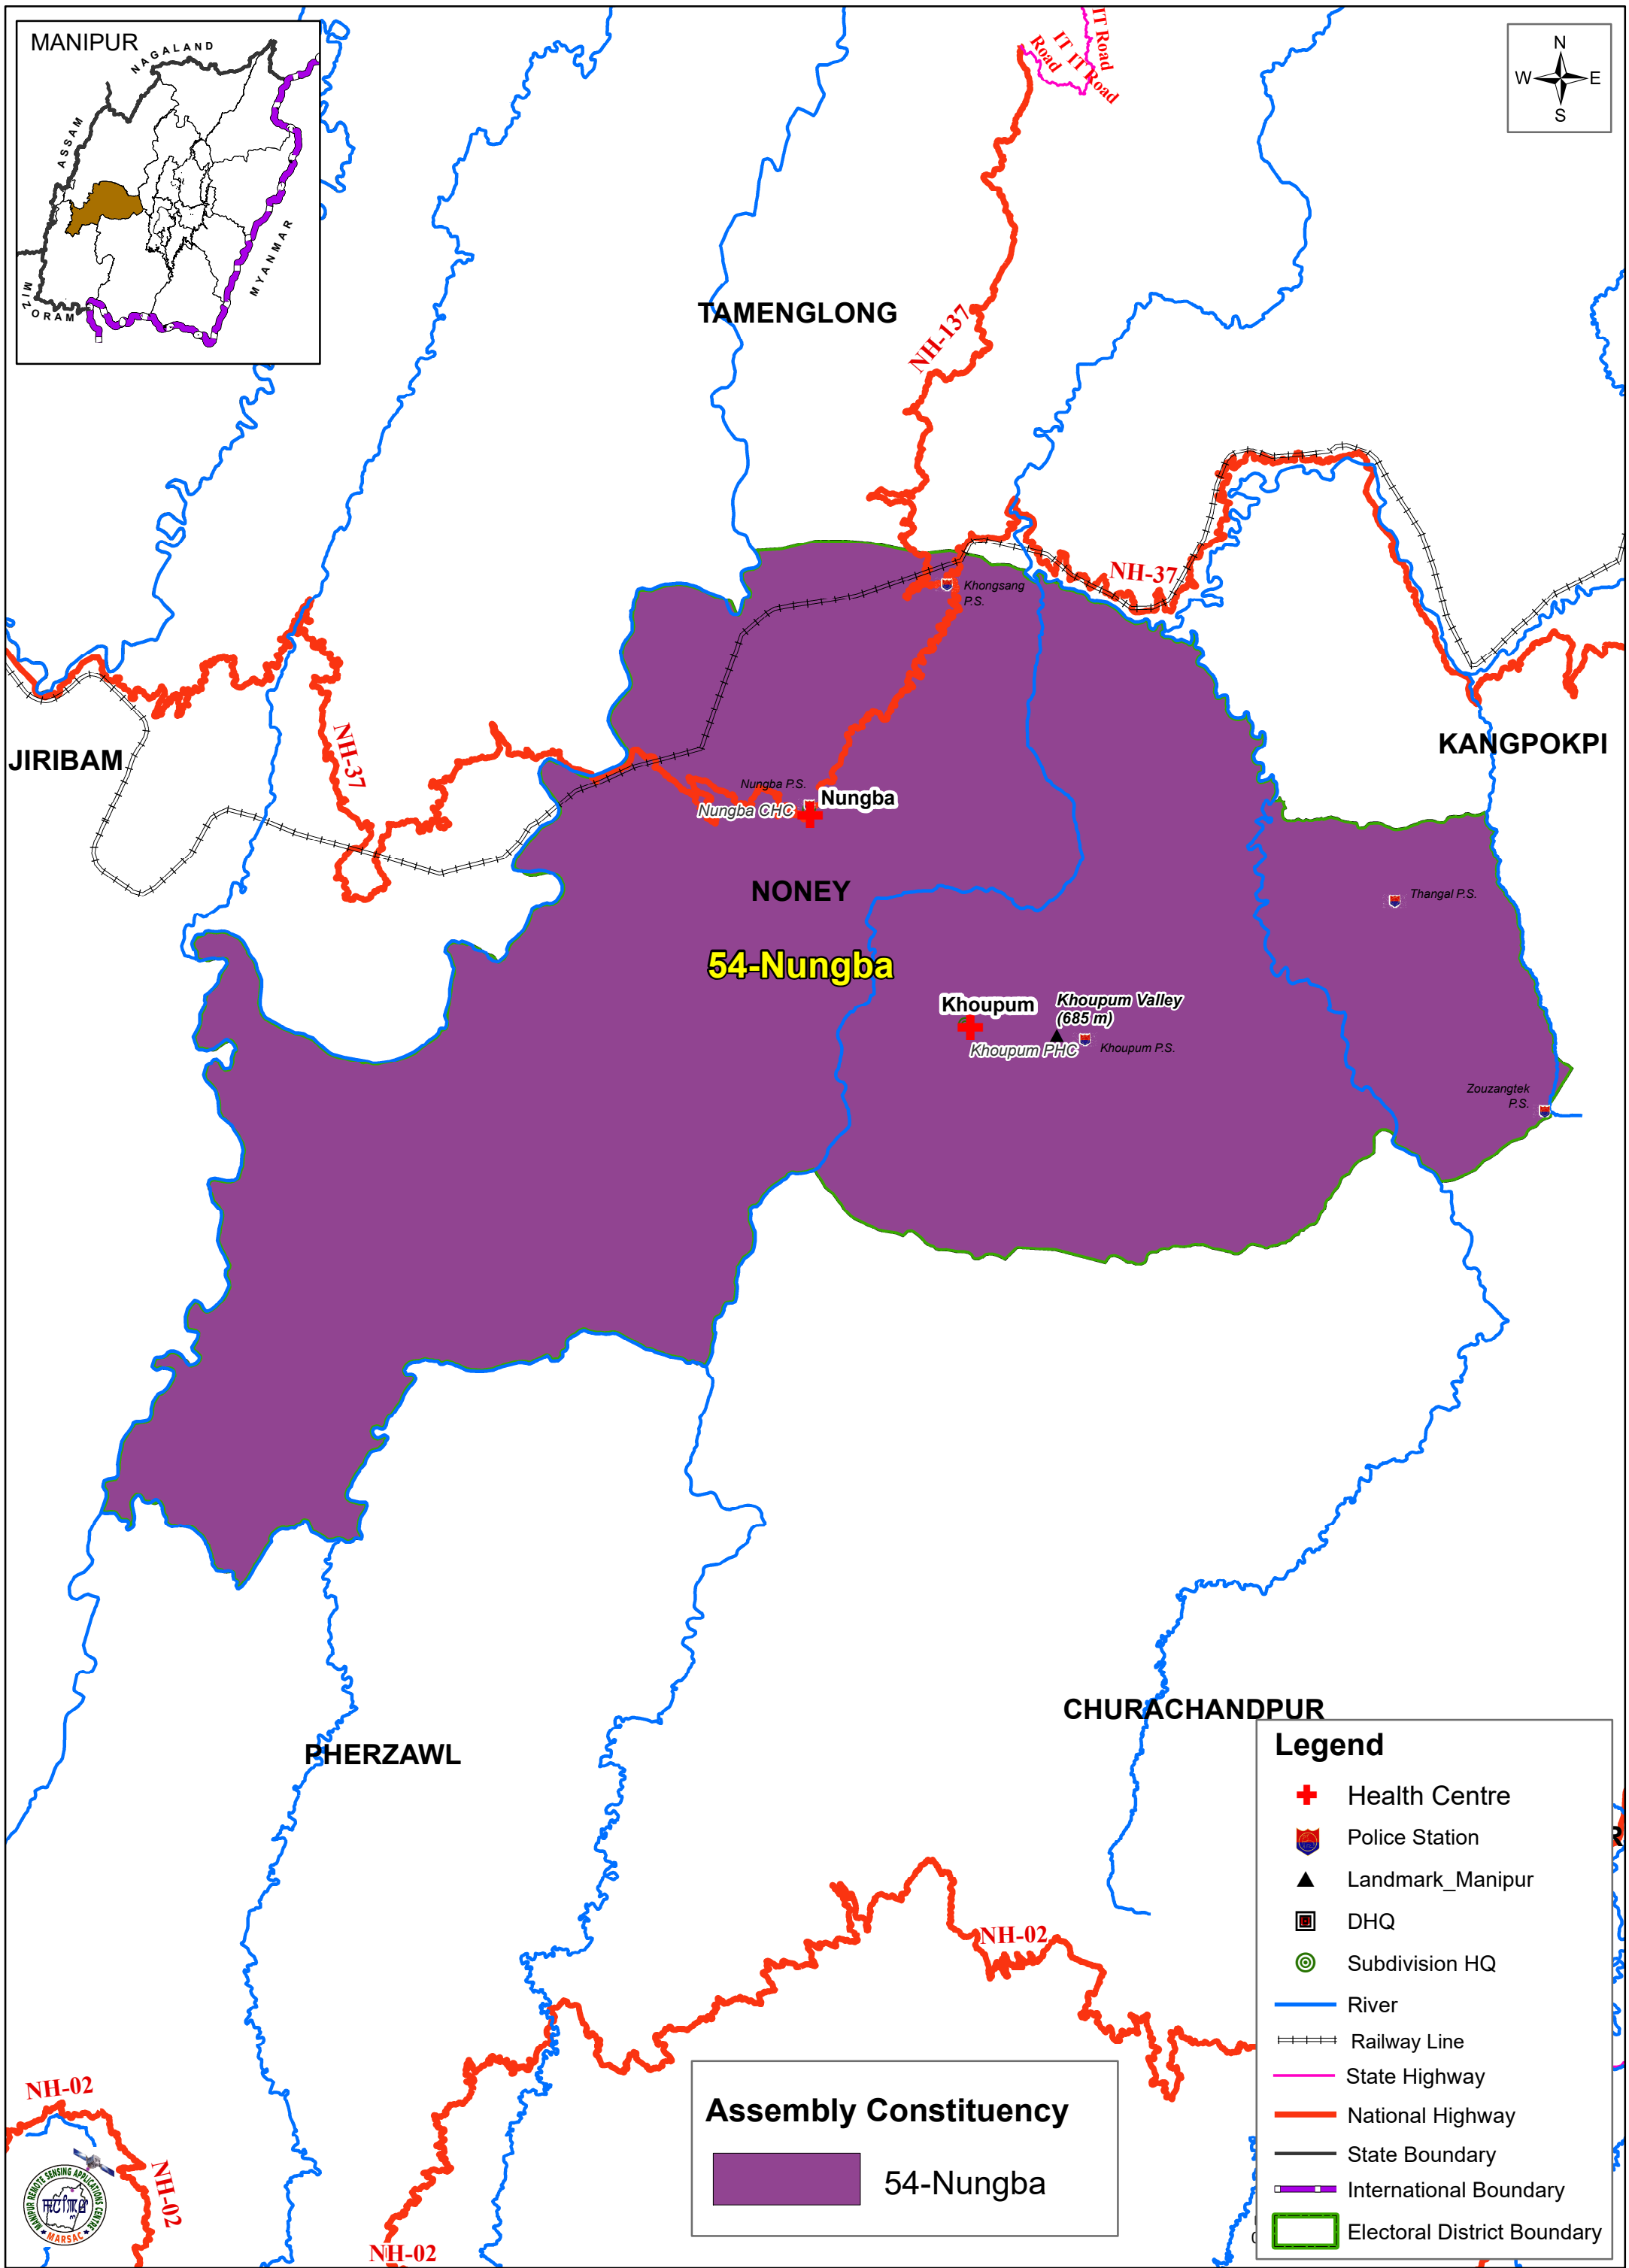

NONEY DISTRICT ELECTORAL MAP

Assembly Constituency

54-Nungba

Legend

- + Health Centre
- Police Station
- Landmark_Manipur
- DHQ
- Subdivision HQ
- River
- Railway Line
- State Highway
- National Highway
- State Boundary
- International Boundary
- Electoral District Boundary