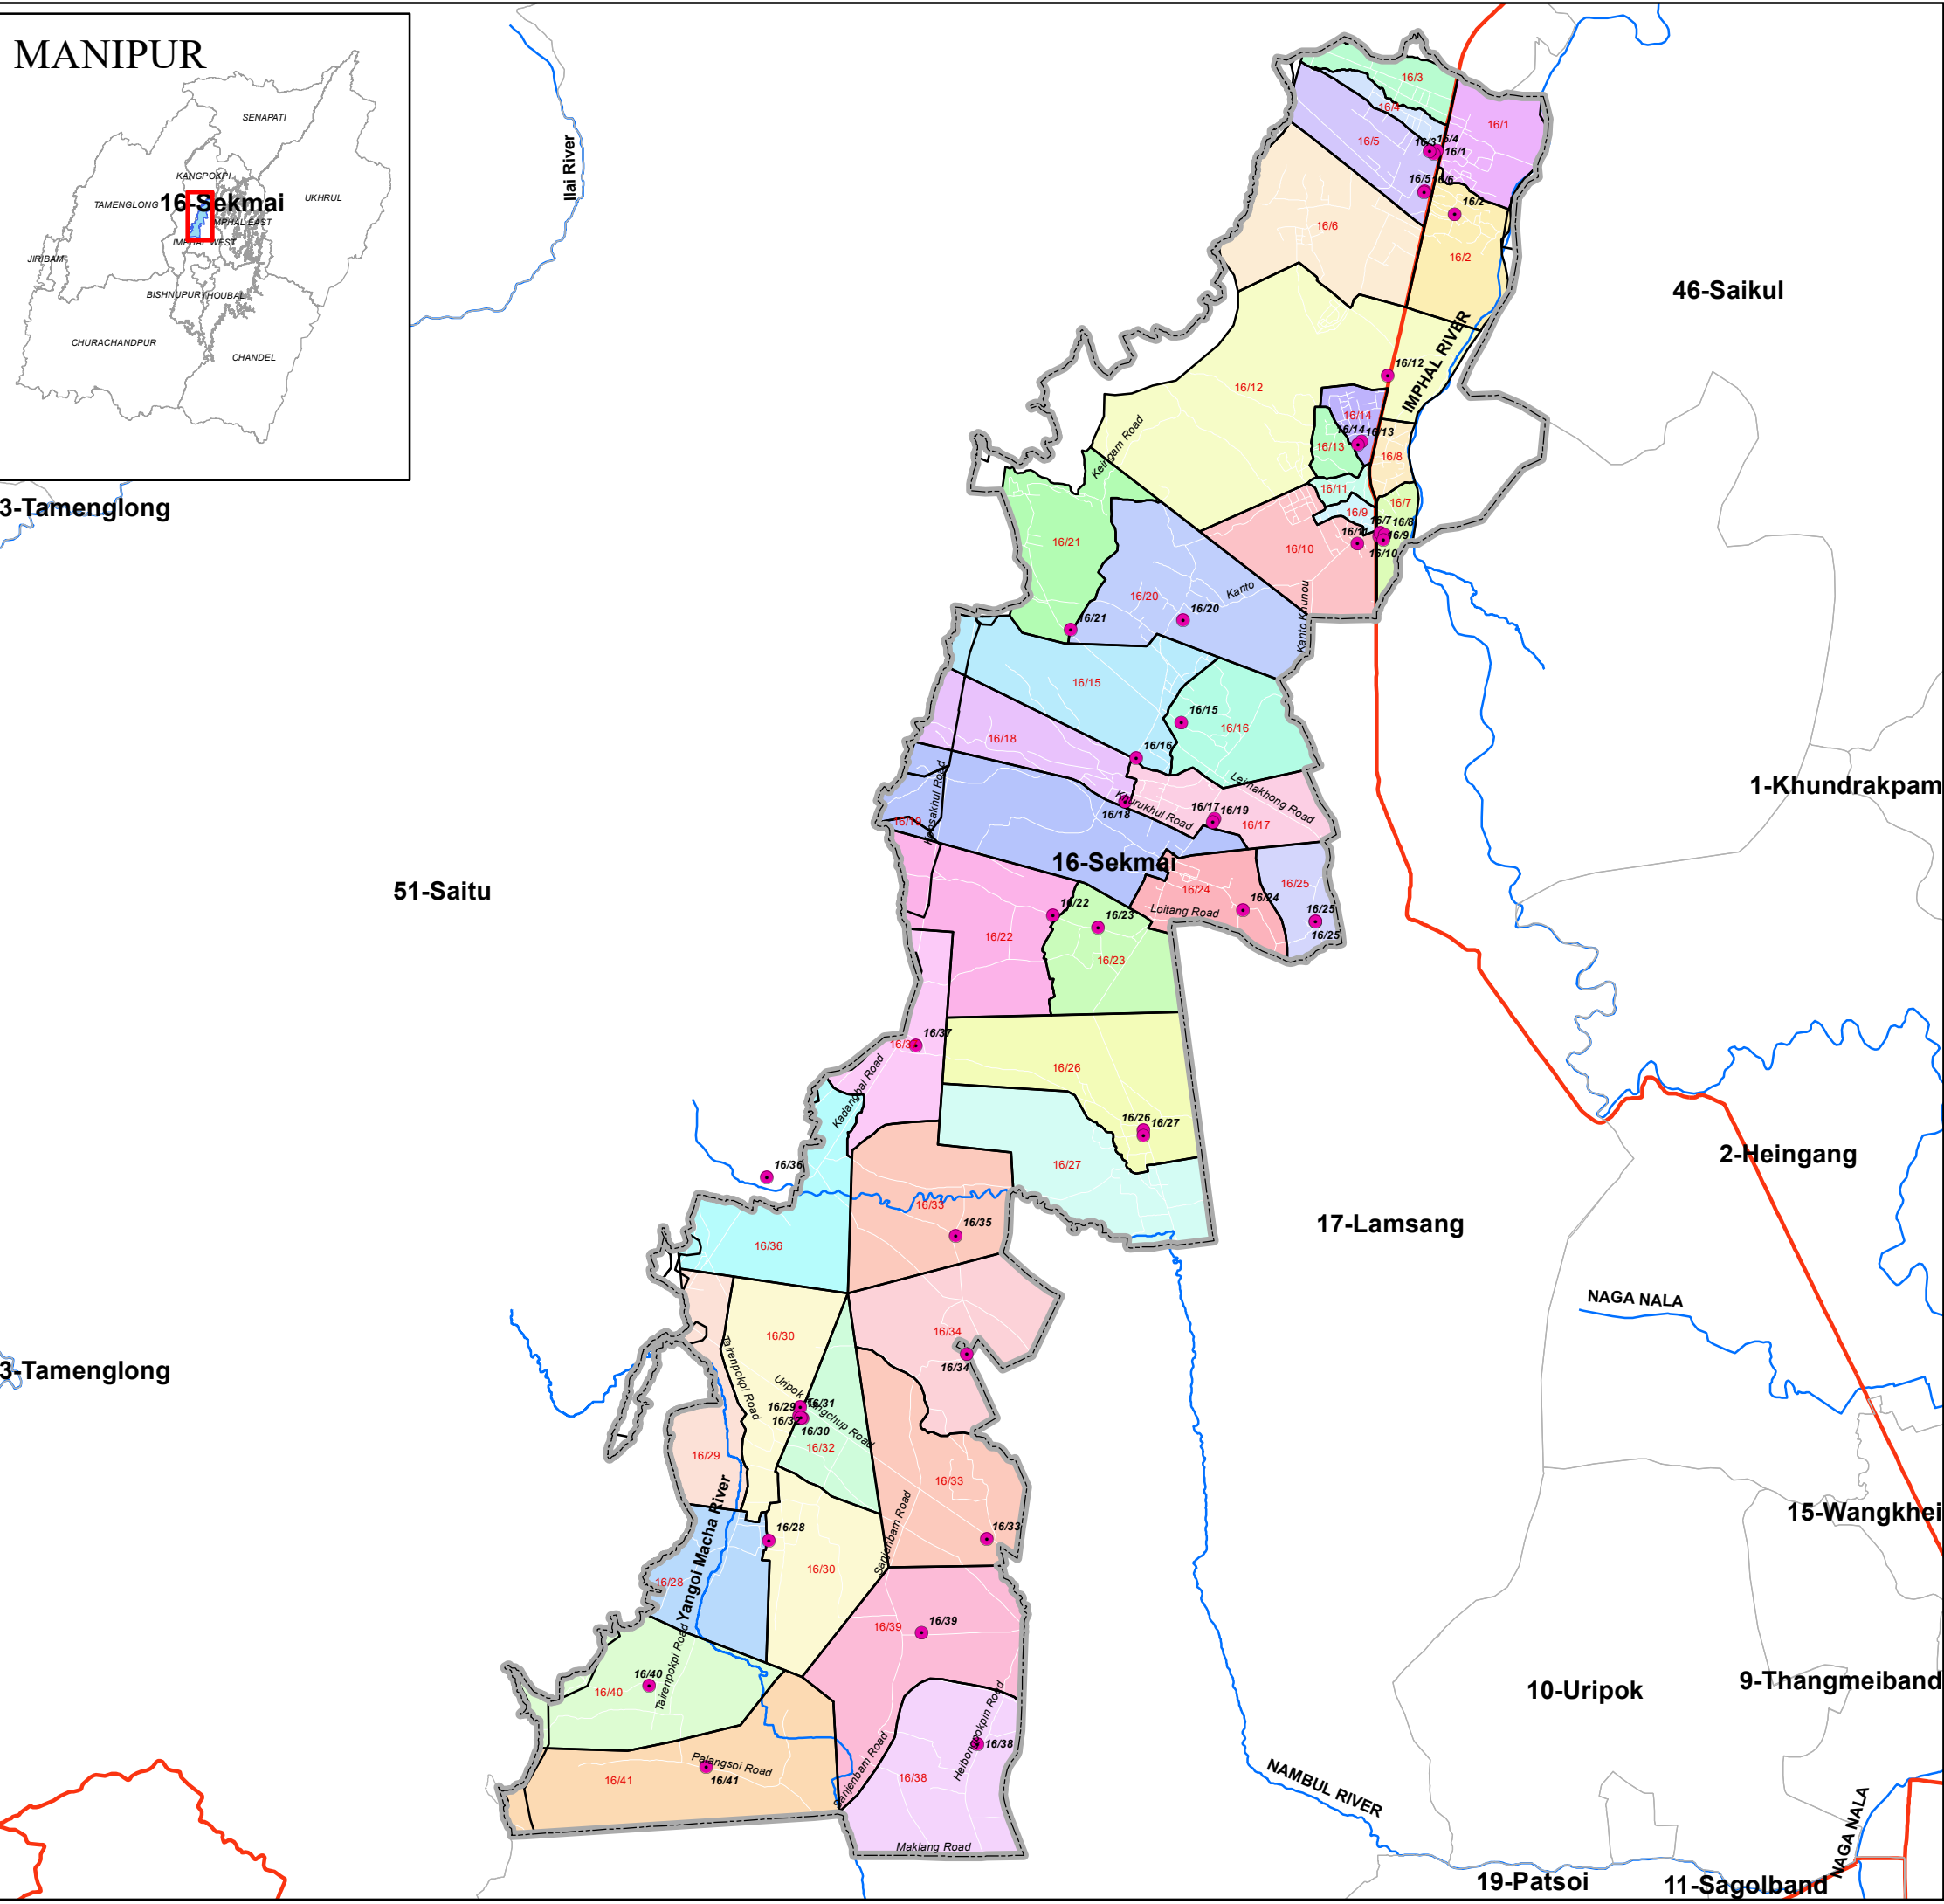

MANIPUR

53-Tamenglong

51-Saitu

53-Tamenglong

AC MAP (16-Sekmai AC)

Kilometers

Legend

- Polling Stations
- River
- National Highway
- Other Roads
- AC Boundary
- 12-Keisamthong AC Boundary
- Part Boundary

Poll. No	Poll. Name
16/1	Government Hindi Secondary School (E/W)
16/2	R.K. Sanjaoba Singh Primary School (Govt. Aided)
16/3	Government Hindi Secondary School (W/W)
16/4	Government Hindi Secondary School (N/W)
16/5	Anganwadi Centre (L/W)
16/6	Anganwadi Centre (R/W)
16/7	Nillapadma Higher Secondary School (C/W) Southern Side
16/8	Nillapadma Higher Secondary School (S/W)
16/9	Nillapadma Higher Secondary School (N/W)
16/10	Nillapadma Higher Secondary School (C/W) Northern Side
16/11	Luwangbung Nillapadma Upper Primary School
16/12	Sekmai Nongthomband L.P. School
16/13	Ch. Tulasing Junior High School (N/W)
16/14	Ch. Tulasing Junior High School (W/W)
16/15	Khurkhu Leirjao Upper Primary School
16/16	Khurkhu Model Standard High School
16/17	Sadar Patel High School (N/W)
16/18	Panchayat Ghar
16/19	Sadar Patel High School (S/W)
16/20	Kanto Khullen Junior High School (Aided)
16/21	Kanto Sabal Primary School
16/22	Senjam Khunou Primary School
16/23	Senjam Chirang Primary School
16/24	Loitang Khunou Primary School
16/25	Loitang Leikinthabi Anganwadi Centre
16/26	Phumlou Primary School (N/W)
16/27	Phumlou Primary School (S/W)
16/28	Phayeng Kangjeibung Upper Primary School
16/29	Phayeng High School (N/W)
16/30	Phayeng High School (S/W)
16/31	Phayeng High School (W/W)
16/32	Phayeng Primary School
16/33	Heibongpokpi Lairenkabi Primary School
16/34	Lamlongei Primary School
16/35	Lairensajik Primary School
16/36	Kadangband Upper Primary School
16/37	Koutruk Primary School
16/38	Haorang Keirel Primary School
16/39	Sanjenbam Primary School
16/40	Tairenpokpi Primary School
16/41	Sairemkhu Primary School

Prepared by:
Manipur Remote Sensing
Applications Centre (MARSAC)

Prepared for:
CEO, Manipur