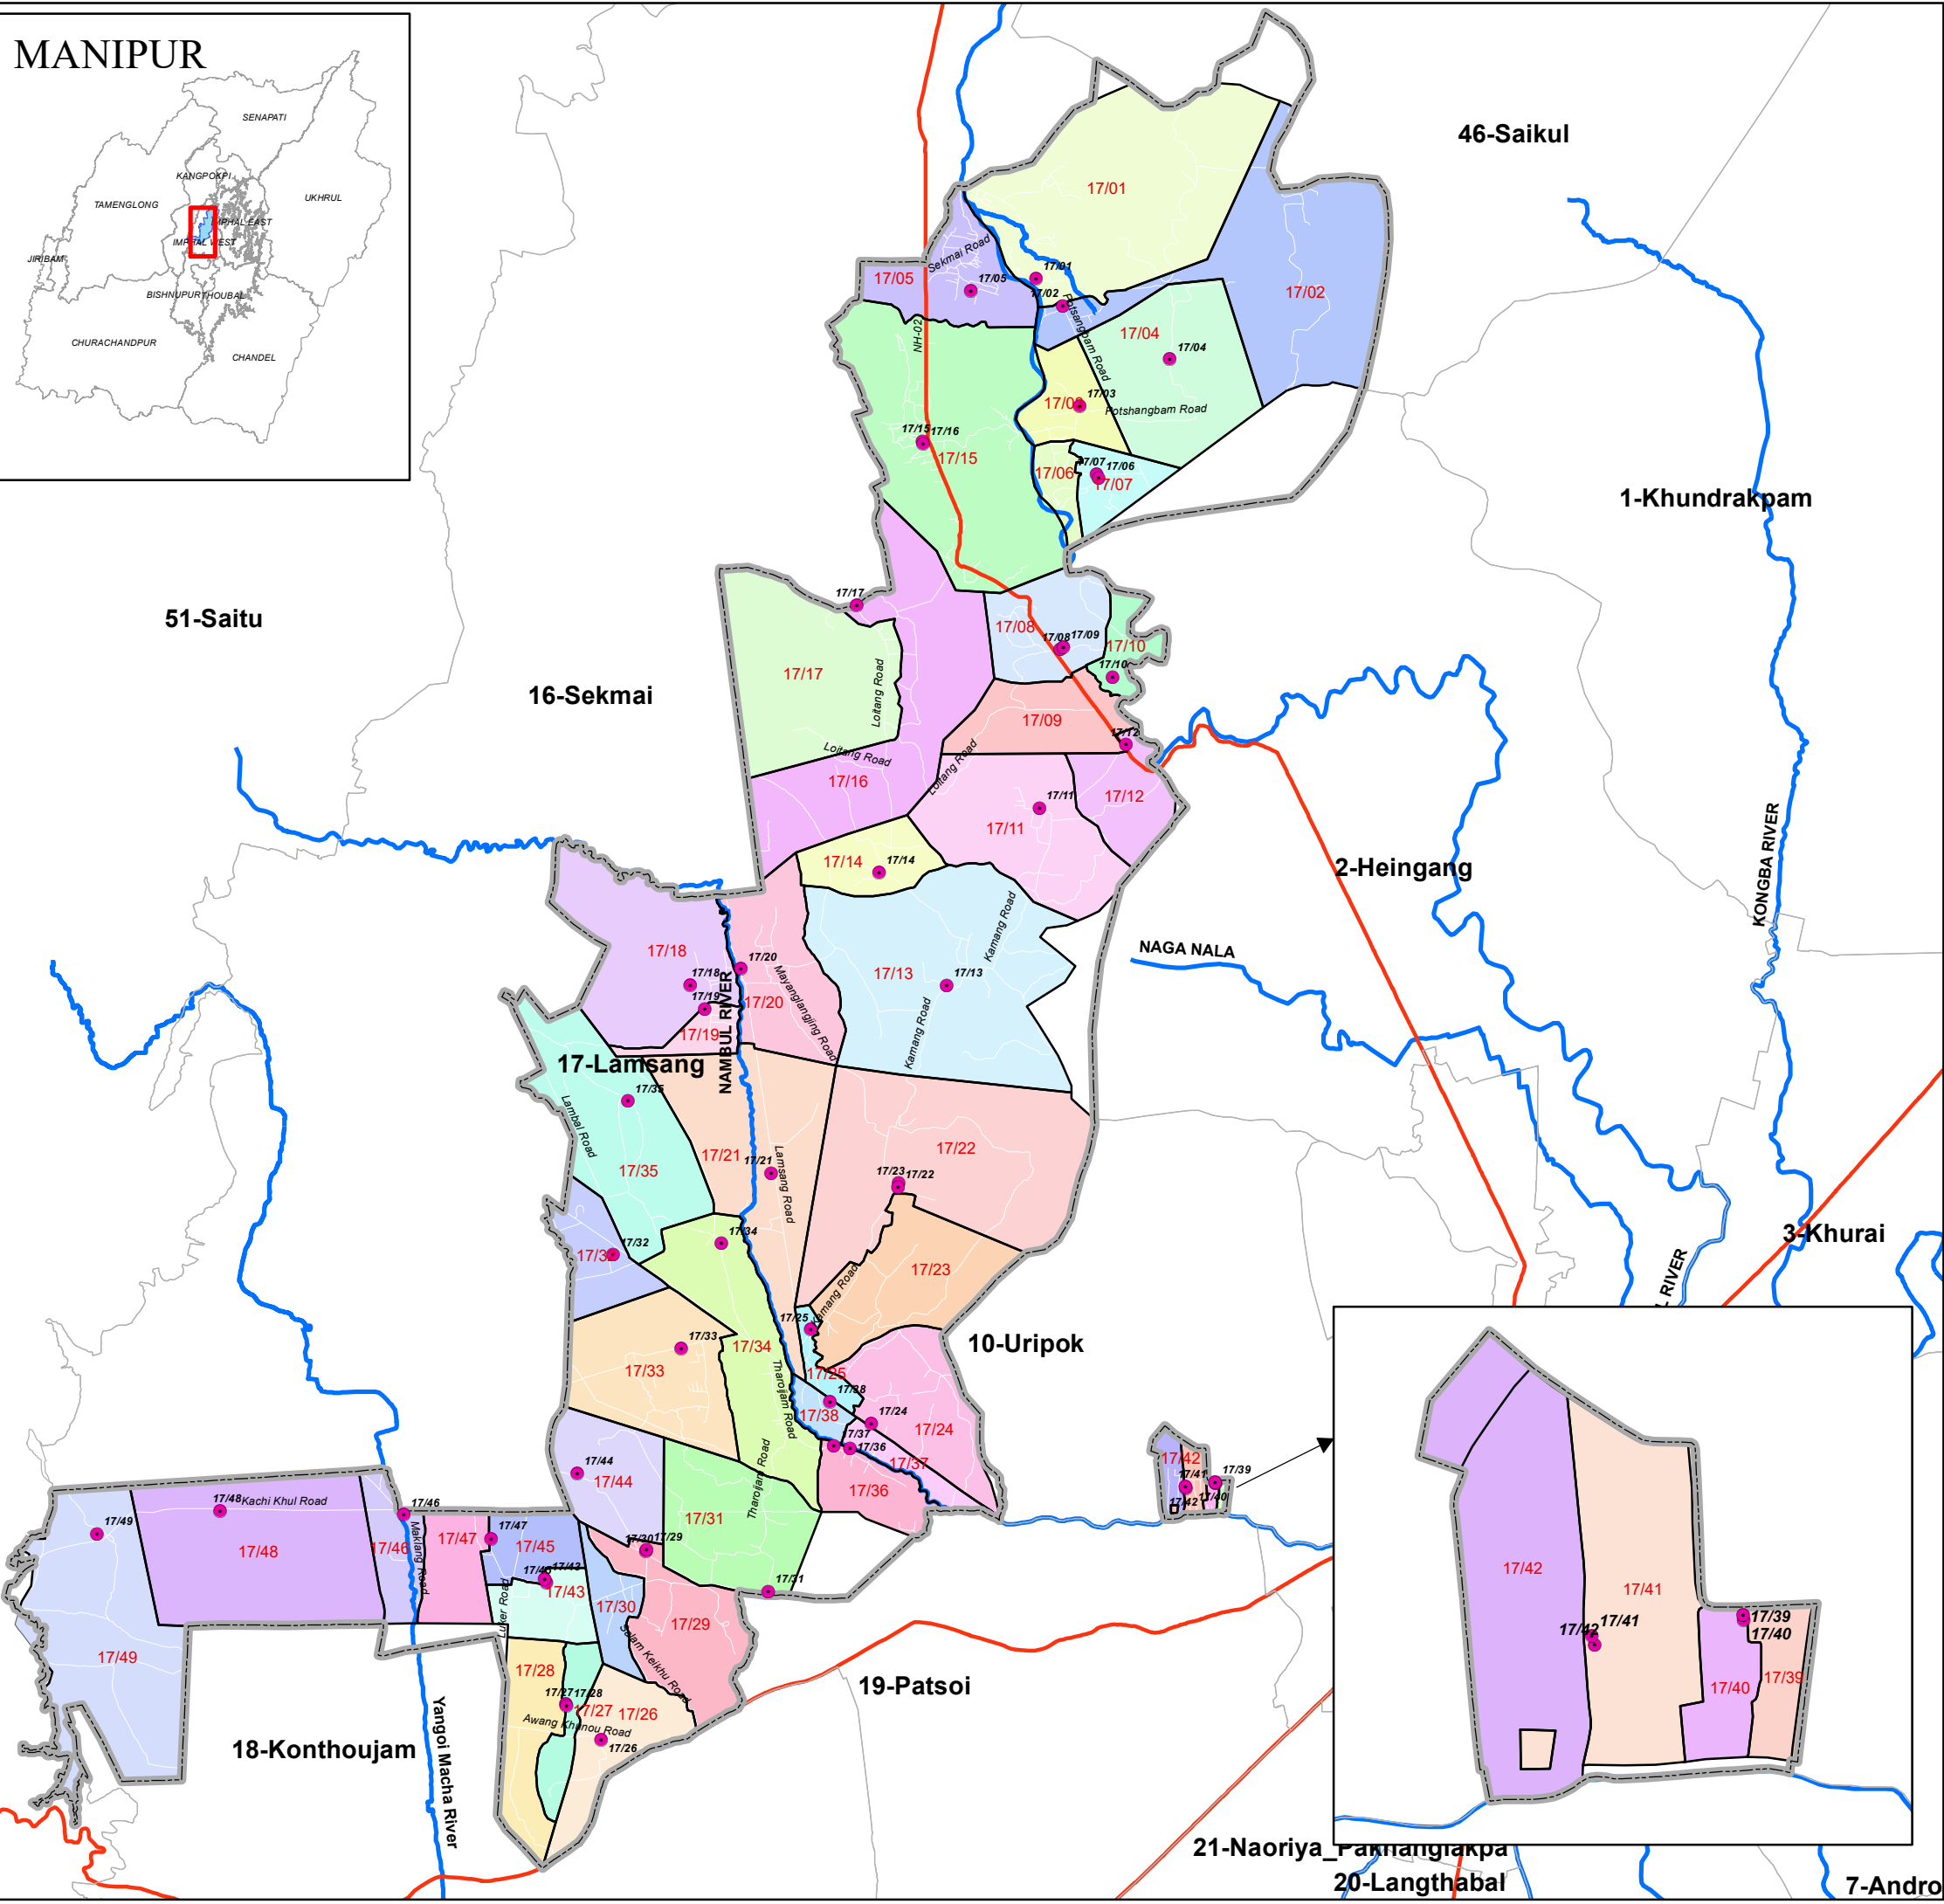

MANIPUR

AC MAP (17-Lamsang AC)

Legend

- Polling Stations
- River
- National Highway
- Other Roads
- AC Boundary
- 17-Lamsang AC Boundary
- Part Boundary

Poll_No	Poll_NAME
17/01	Awang Leikinthabi Primary School
17/02	Awang Leikinthabi Junior High School
17/03	Awang Wabgai Primary School
17/04	Tingri Primary School
17/05	Maharabi Primary School
17/06	Awang Potsangbam Primary School
17/07	Awang Potsangbam High School
17/08	Khonghampat High School (E/W)
17/09	Khonghampat High School (W/W)
17/10	Khonghampat Khunou Primary School
17/11	Khamaran Upper Primary School
17/12	Mantri Primary School
17/13	Building of Earstwhile Nongchup Kameng Primary School
17/14	Mana-Ingkhoh Primary School
17/15	Tendongyan Junior High School (N/W)
17/16	Tendongyan Junior High School (S/W)
17/17	Loitang Primary School
17/18	Mayang Langjing Upper Primary School (N/W)
17/19	Mayang Langjing Upper Primary School (S/W)
17/20	Mayang Langjing Youth Library Club
17/21	Akham Primary School
17/22	Lamdeng High School (N/W)
17/23	Lamdeng High School (S/W)
17/24	Public Girls High School
17/25	Lamdeng Khunou Lukhambi Upperr Primary School (Aided)
17/26	Awang Khunou Upper Primary School (S/W)
17/27	Awang Khunou Leikai Primary School (N/W)
17/28	Awang Khunou Leikai Primary School (S/W)
17/29	Salam Primary School(E/W)
17/30	Salam Primary School(W/W)
17/31	Tharoljam Primary School
17/32	Heibongpokpi High School
17/33	Haorang Sabal Primary School
17/34	Lamsang Awang Leikai Primary School
17/35	Lambal Primary School
17/36	Taonthong Ayungba Upper Primary School
17/37	Taonthong Apeiba Lower Primary School (Govt. Aided)
17/38	Praja High School (W/W)
17/39	St. Edmund School (N/W)
17/40	St. Edmund School (S/W)
17/41	Khullem Leikai Junior High School (N/W)
17/42	Khullem Leikai Junior High School (C/W)
17/43	Luker Model Primary School (N/W)
17/44	Kiyam Primary School
17/45	Luker Model Primary School (S/W)
17/46	Maklang High School (N/W)
17/47	Panchayat Ghar, Leitong
17/48	Kachikhul Junior High School
17/49	Sangaithel Upper Primary School