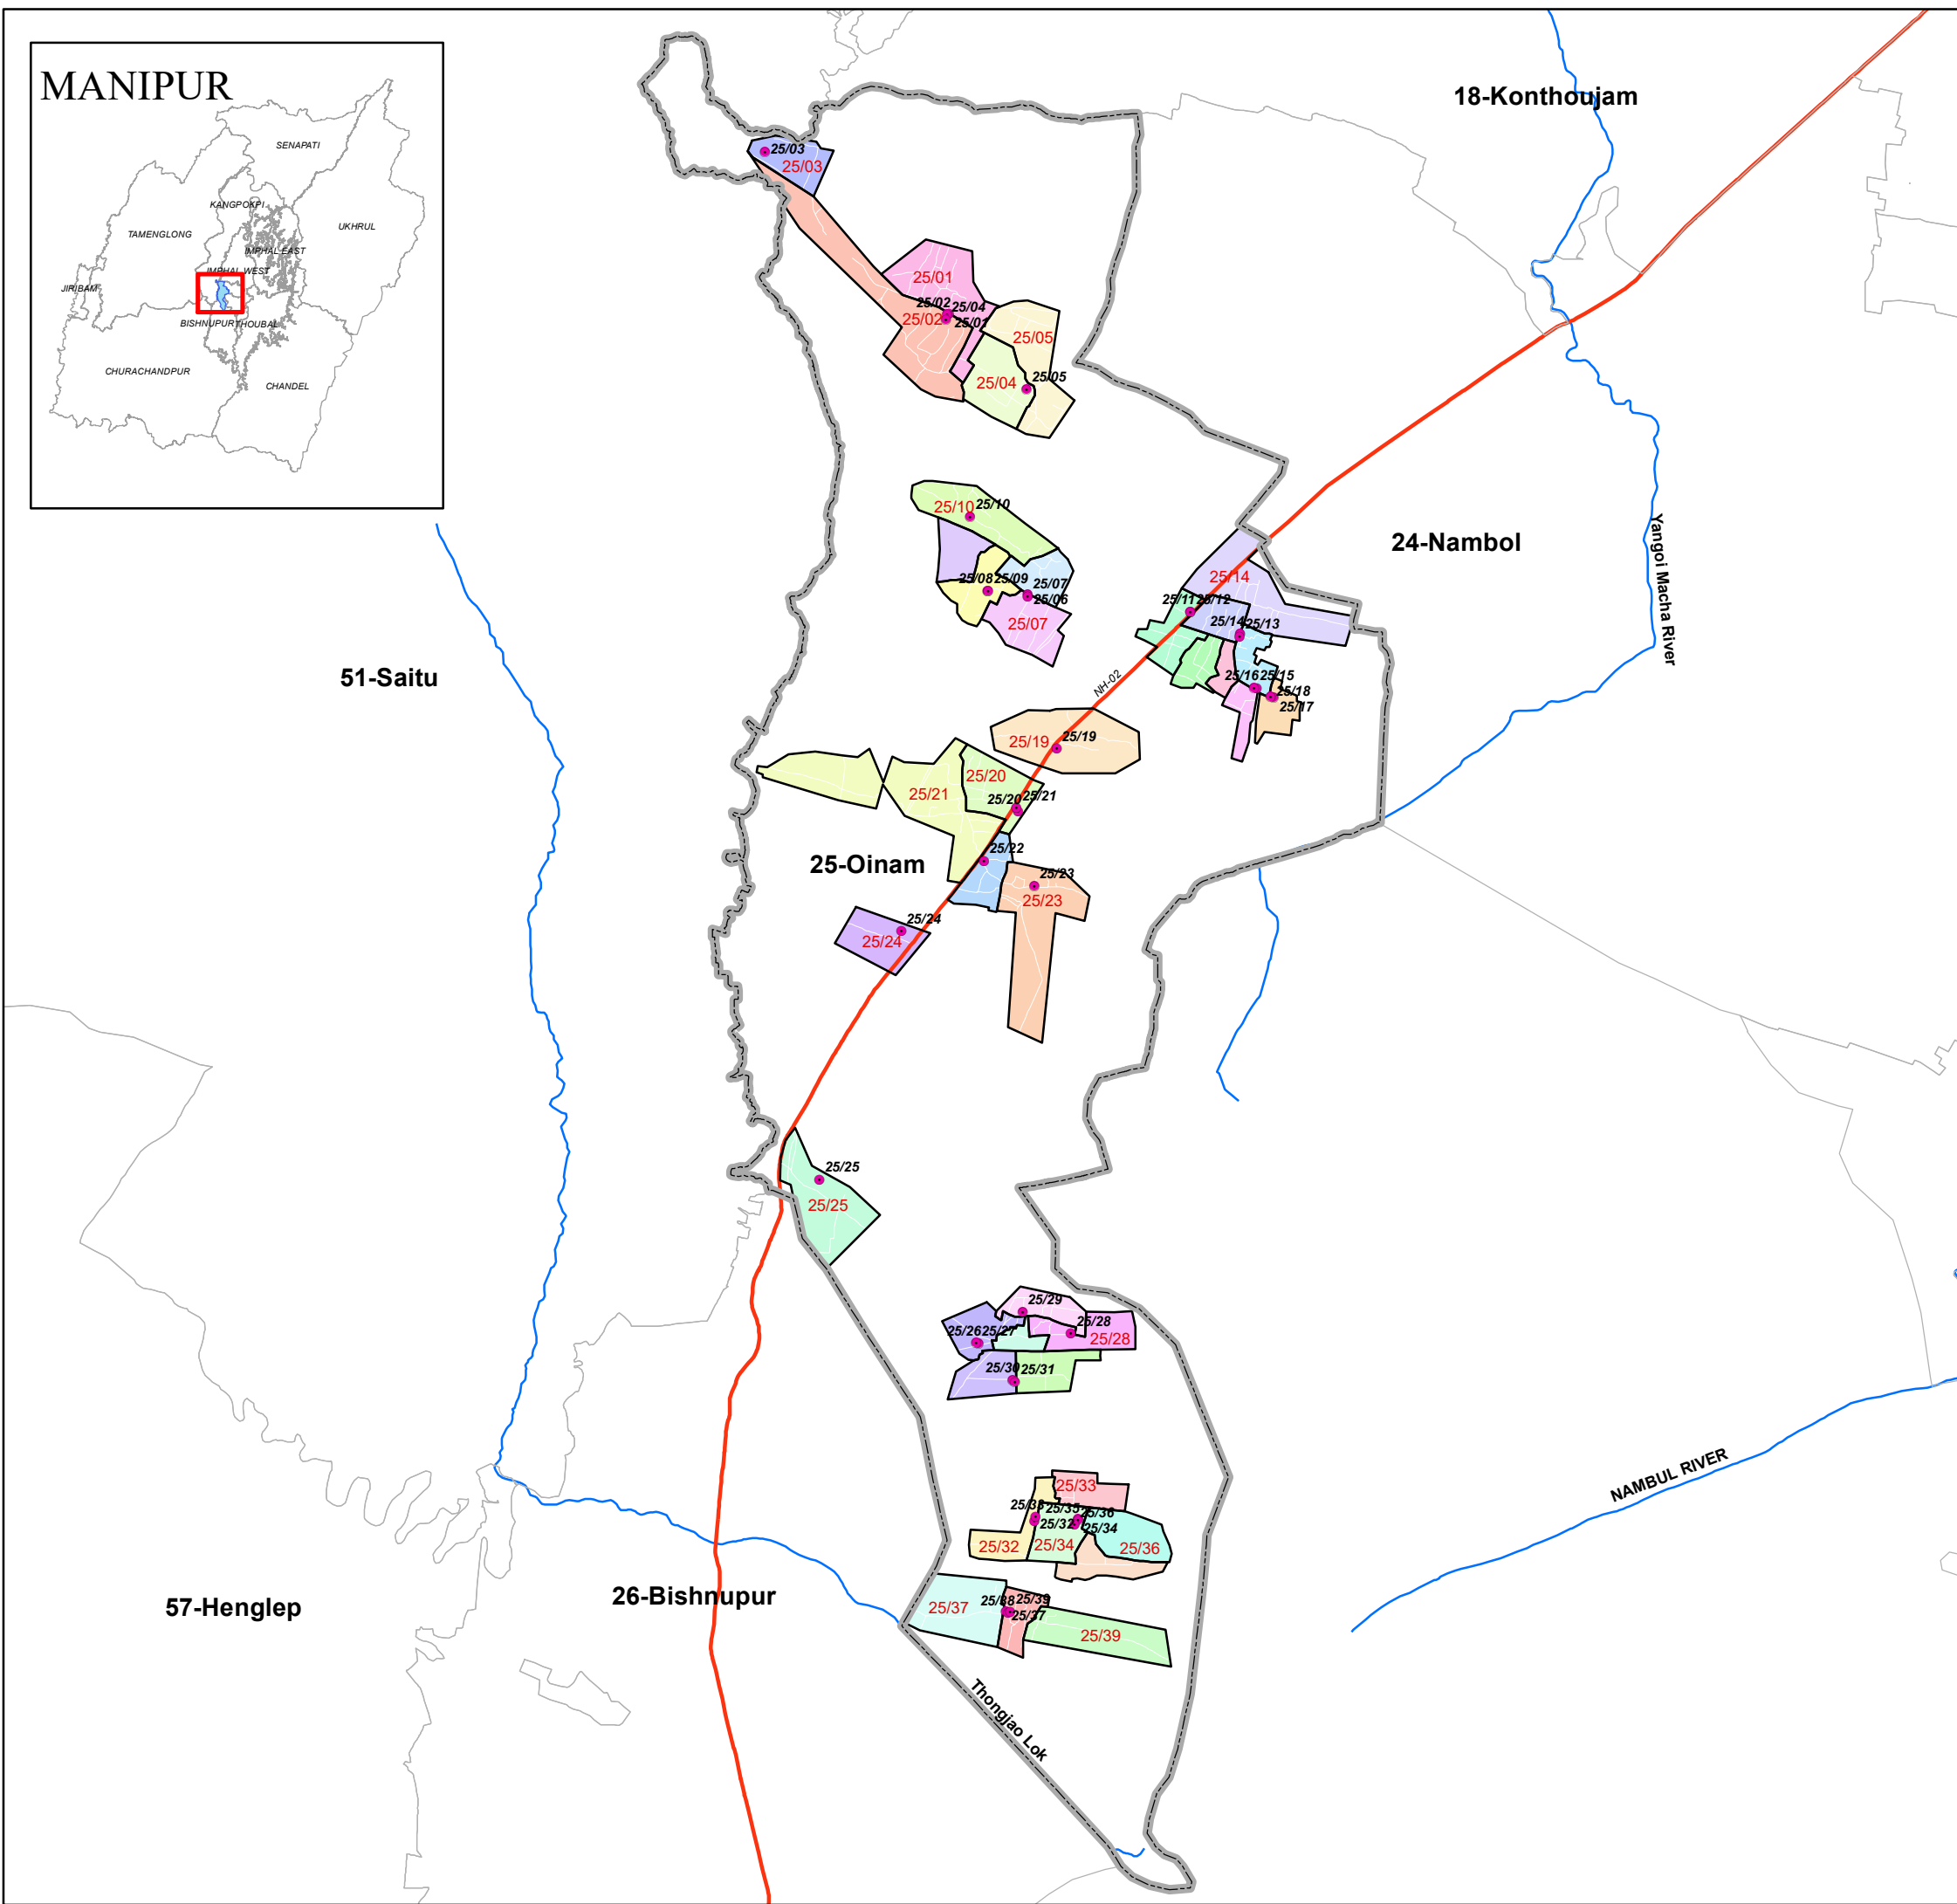

MANIPUR

AC MAP (25-Oinam AC)

Legend

- Polling Stations
- River
- National Highway
- Other Roads
- AC Boundary
- 25-Oinam AC Boundary
- Part Boundary

Poll_No	Poll_NAME
25/01	Leimram High School (S/W)
25/02	Leimram High School (N/W)
25/03	Leimram Waroiching Primary School
25/04	Leimaram Govt. Primary School (R/W)
25/05	Leimram Mamang Primary School
25/06	Madhumati Govt. Jr. High School(S/W)
25/07	Madhumati Govt. Jr. High School(W/W)
25/08	Irengbam Makha L/P School
25/09	Irengbam Makha Primary School (W/W)
25/10	Irengbam Awang Upper Primary School
25/11	Oinam High School (N/W)
25/12	Oinam High School (W/W)
25/13	Oinam Hindu Government Primary School (N/W)
25/14	Oinam Hindu Government Primary School (S/W)
25/15	Oinam Model Girls Lower Primary School(E/W)
25/16	Oinam Model Girls Lower Primary School(W/W)
25/17	Oinam Makha Government Primary School (N/W)
25/18	Oinam Makha Government Primary School (S/W)
25/19	Yumnam Khunou Govt. L/P School
25/20	Keinou High School(E/W)
25/21	Keinou High School (N/W)
25/22	Keinou Upper Primary School (S/W)
25/23	Keinou Mamang Leikai Primary School
25/24	Ngaikhong Khunou Govt. Lower Primary School
25/25	Ngachhroupokpi Govt. Lower Primary School
25/26	Ngaikhong Government High School(E/W)
25/27	Ngaikhong Govt. High School(W/W)
25/28	Ngaikhong Mamang Leikai Govt. L/P School
25/29	Ngaikhong Awang Leikai Added Lower Primary School
25/30	Ngaikhong Siphai Government Primary School(N/W)
25/31	Ngaikhong Siphai Government Primary School(S/W)
25/32	Toubul GP Level Multipurpose Co-Operative Society Ltd.
25/33	The Bharat Nirman Rajiv Gandhi Seva Kendra
25/34	Toubul Government High School (N/W)
25/35	Toubul Govt. High School (S/W)
25/36	Toubul Govt. High School (S/W2)
25/37	Khoijuman Govt Primary School
25/38	Khoijuman Govt. Aided Junior High School (E/W)
25/39	Khoijuman Govt. Aided Junior High School (W/W)

Prepared by:
Manipur Remote Sensing
Applications Centre (MARSAC)

Prepared for:
CEO, Manipur