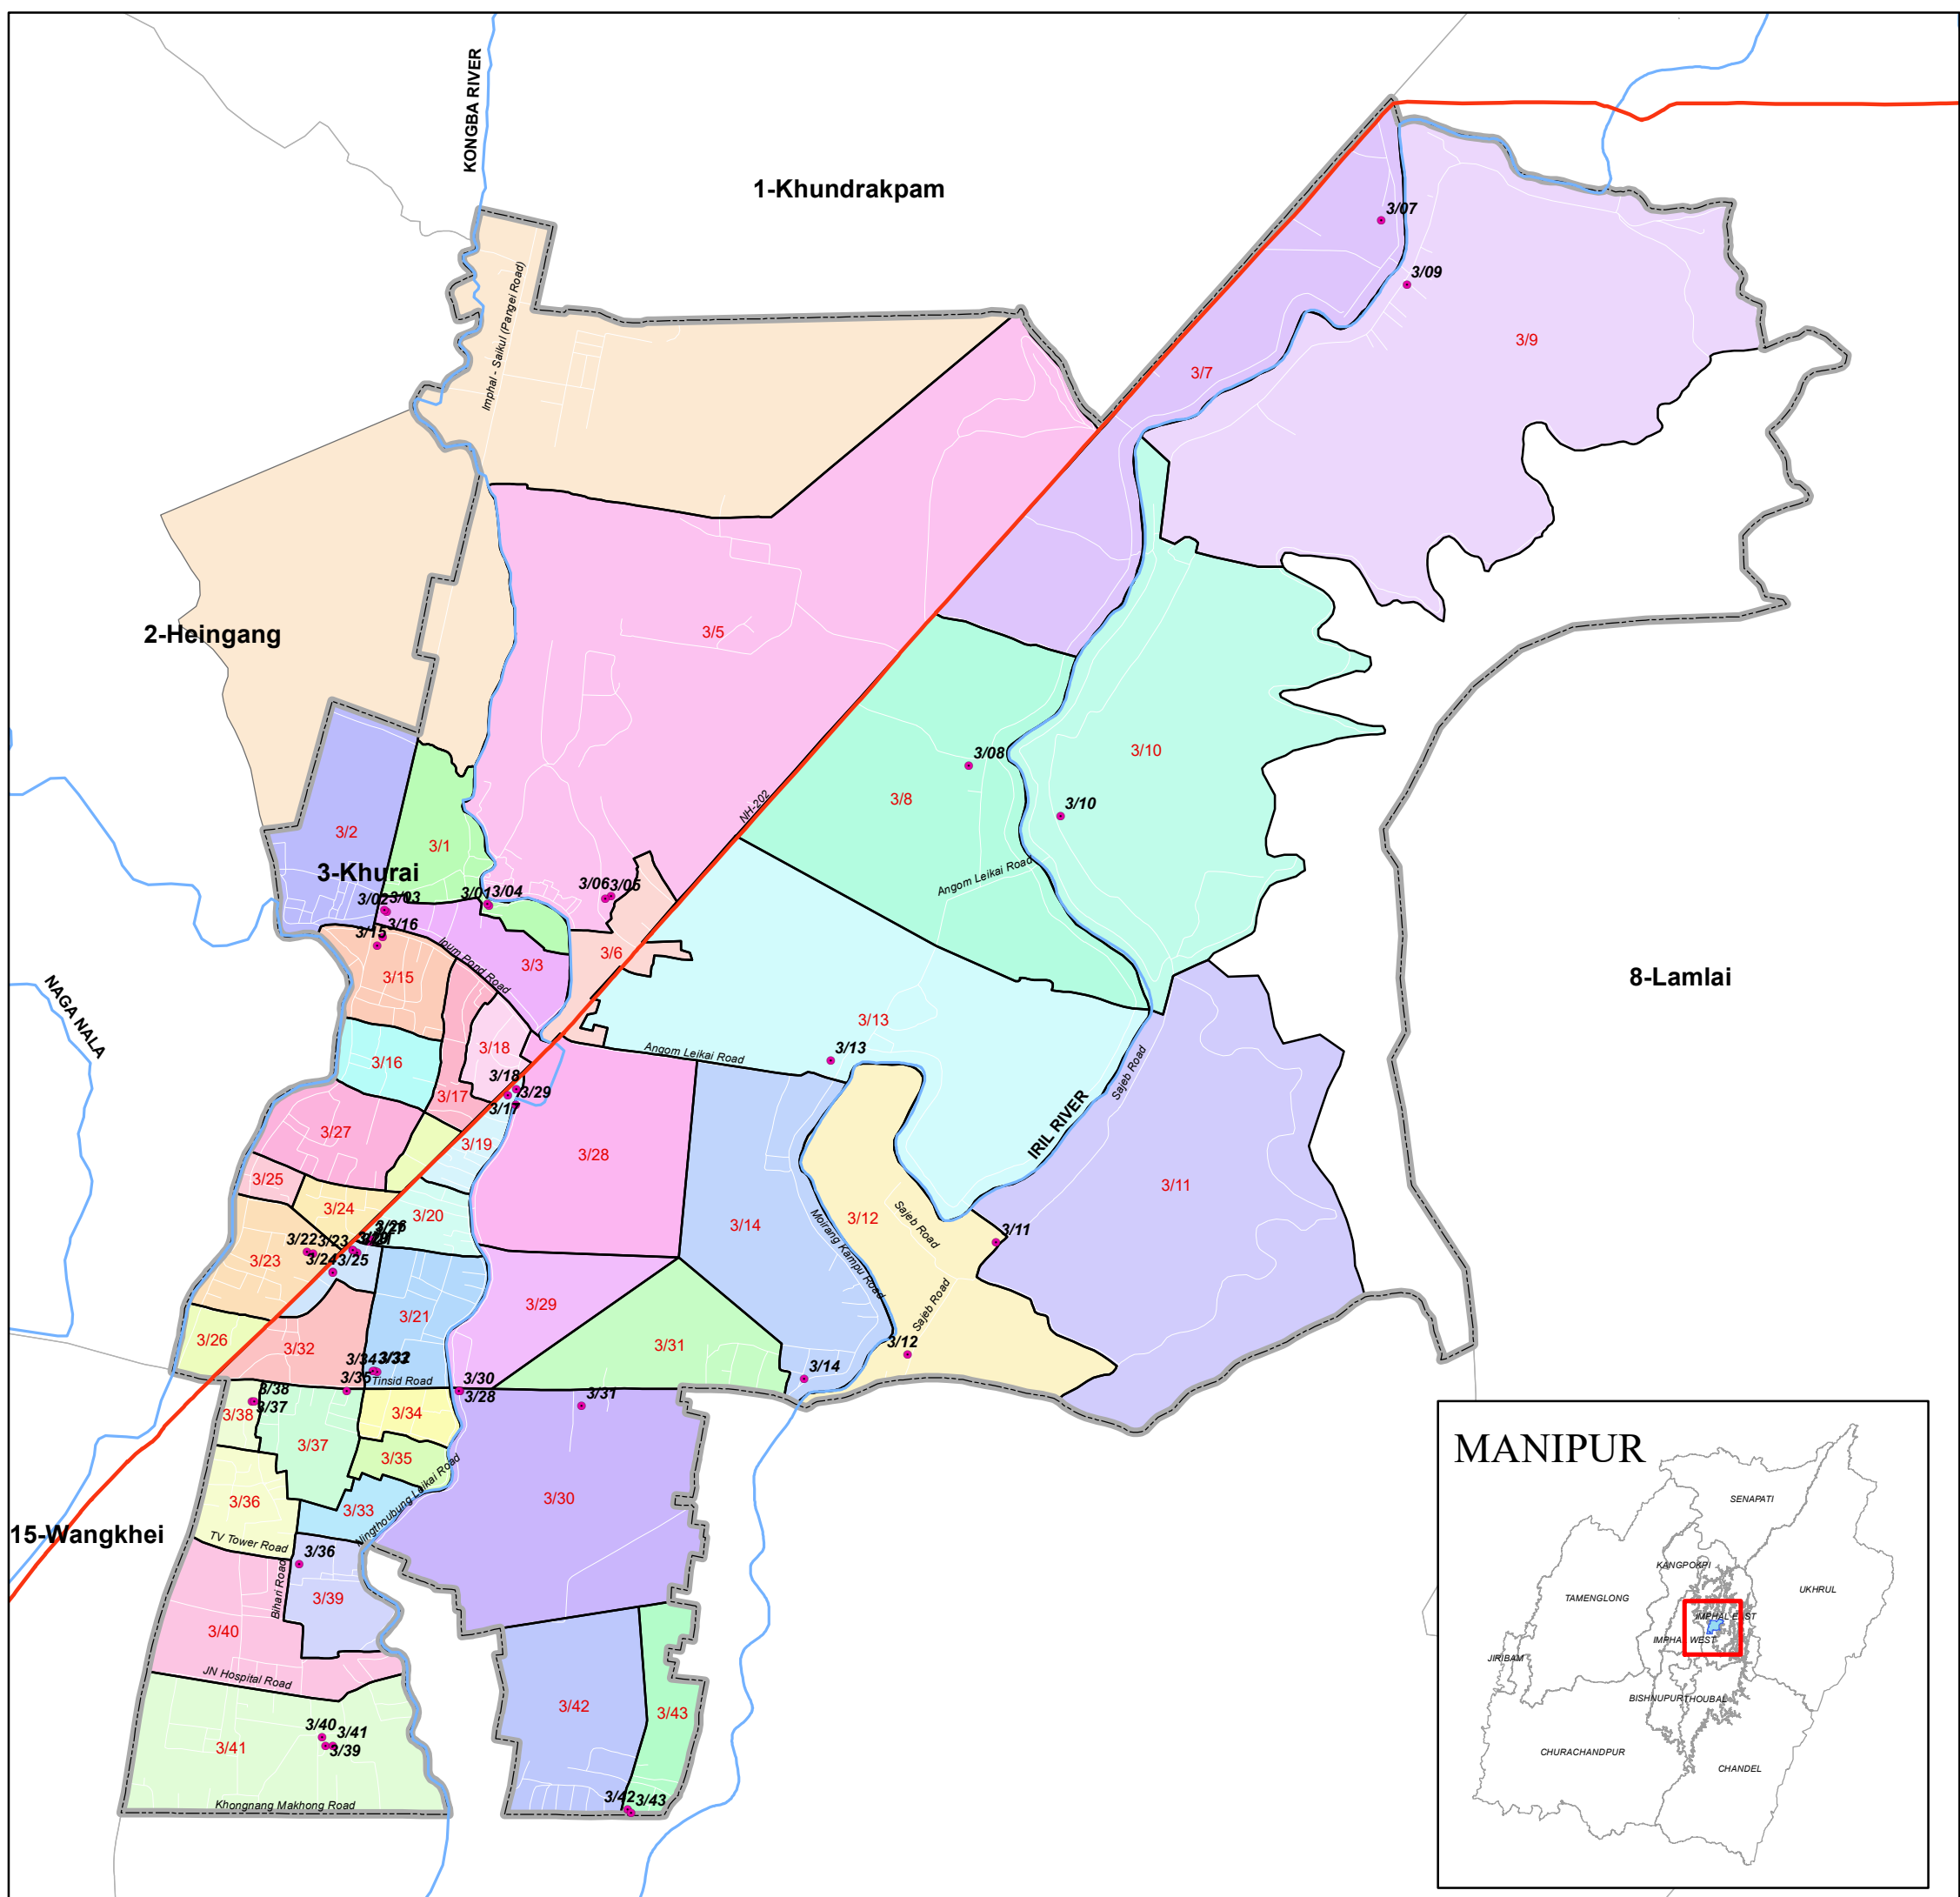

# AC MAP ( 3-Khurai AC )

### Legend

- Polling Stations
- River
- National Highway
- Other Roads
- AC Boundary
- 3-Khurai AC Boundary
- Part Boundary

Poll_No	Poll_NAME
3/01	Khomidok Arapti Upper Primary School (W/W)
3/02	Khomidok Gandhi Memorial Upper Primary School (W/W)
3/03	Khomidok Gandhi Memorial Upper Primary School (W/W)
3/04	Khomidok Arapti Upper Primary School (E/W)
3/05	Khabeisoi Primary School (W/W)
3/06	Khabeisoi Primary School (E/W)
3/07	Sawongbung Kabui Khunou Primary School
3/08	Kangla Sangomshang Lower Primary School
3/09	Phaknung Primary School
3/10	Kangla Siphai Upper Primary School
3/11	Moirangkampu Sajeb Upper Primary School
3/12	North Eastern Library Cultural Centre (NEL & CC) Sanglen
3/13	Angom Leikai Primary School
3/14	Moirangkampu Girls Primary School
3/15	Khomidok Heikru Makhong Primary School (S/W)
3/16	Khomidok Heikru Makhong Primary School (N/W)
3/17	Khuari Popular High School (South Block)
3/18	Khuari Popular High School (North Block)
3/19	S. Ibobi Primary School (W/W)
3/20	S. Ibobi Primary School (C/W)
3/21	S. Ibobi Primary School (E/W)
3/22	Goura Gobind Girls College (W/W)
3/23	Goura Gobind Girls College (E/W)
3/24	Khurai Sajor Leikai High School (W/W)
3/25	Khurai Sajor Leikai High School (S/W)
3/26	Young Pioneer English School (W/W)
3/27	Young Pioneer English School (W/W)
3/28	Awang Kongpal Maloti Primary School(W/W)
3/29	Peoples Progressive Union Khurai Laishram Leikai
3/30	Awang Kongpal Maloti Primary School(E/W)
3/31	The Peaceful Club Khurai Ningthoubung Leikai
3/32	Friendship Educational Academy (E/W)
3/33	Friendship Educational Academy (C/W)
3/34	Friendship Educational Academy (W/W)
3/35	Paragon Club
3/36	Chingangbam Leikai Primary School
3/37	Office of the Lainingthouhanba Development Committee
3/38	Lainingthouhanba Club Building
3/39	Balbidya Mandir (W/W)
3/40	Amateur Athletic Association
3/41	Balbidya Mandir (E/W)
3/42	Lamphei High School (N/W)
3/43	Lamphei High School (E/W)