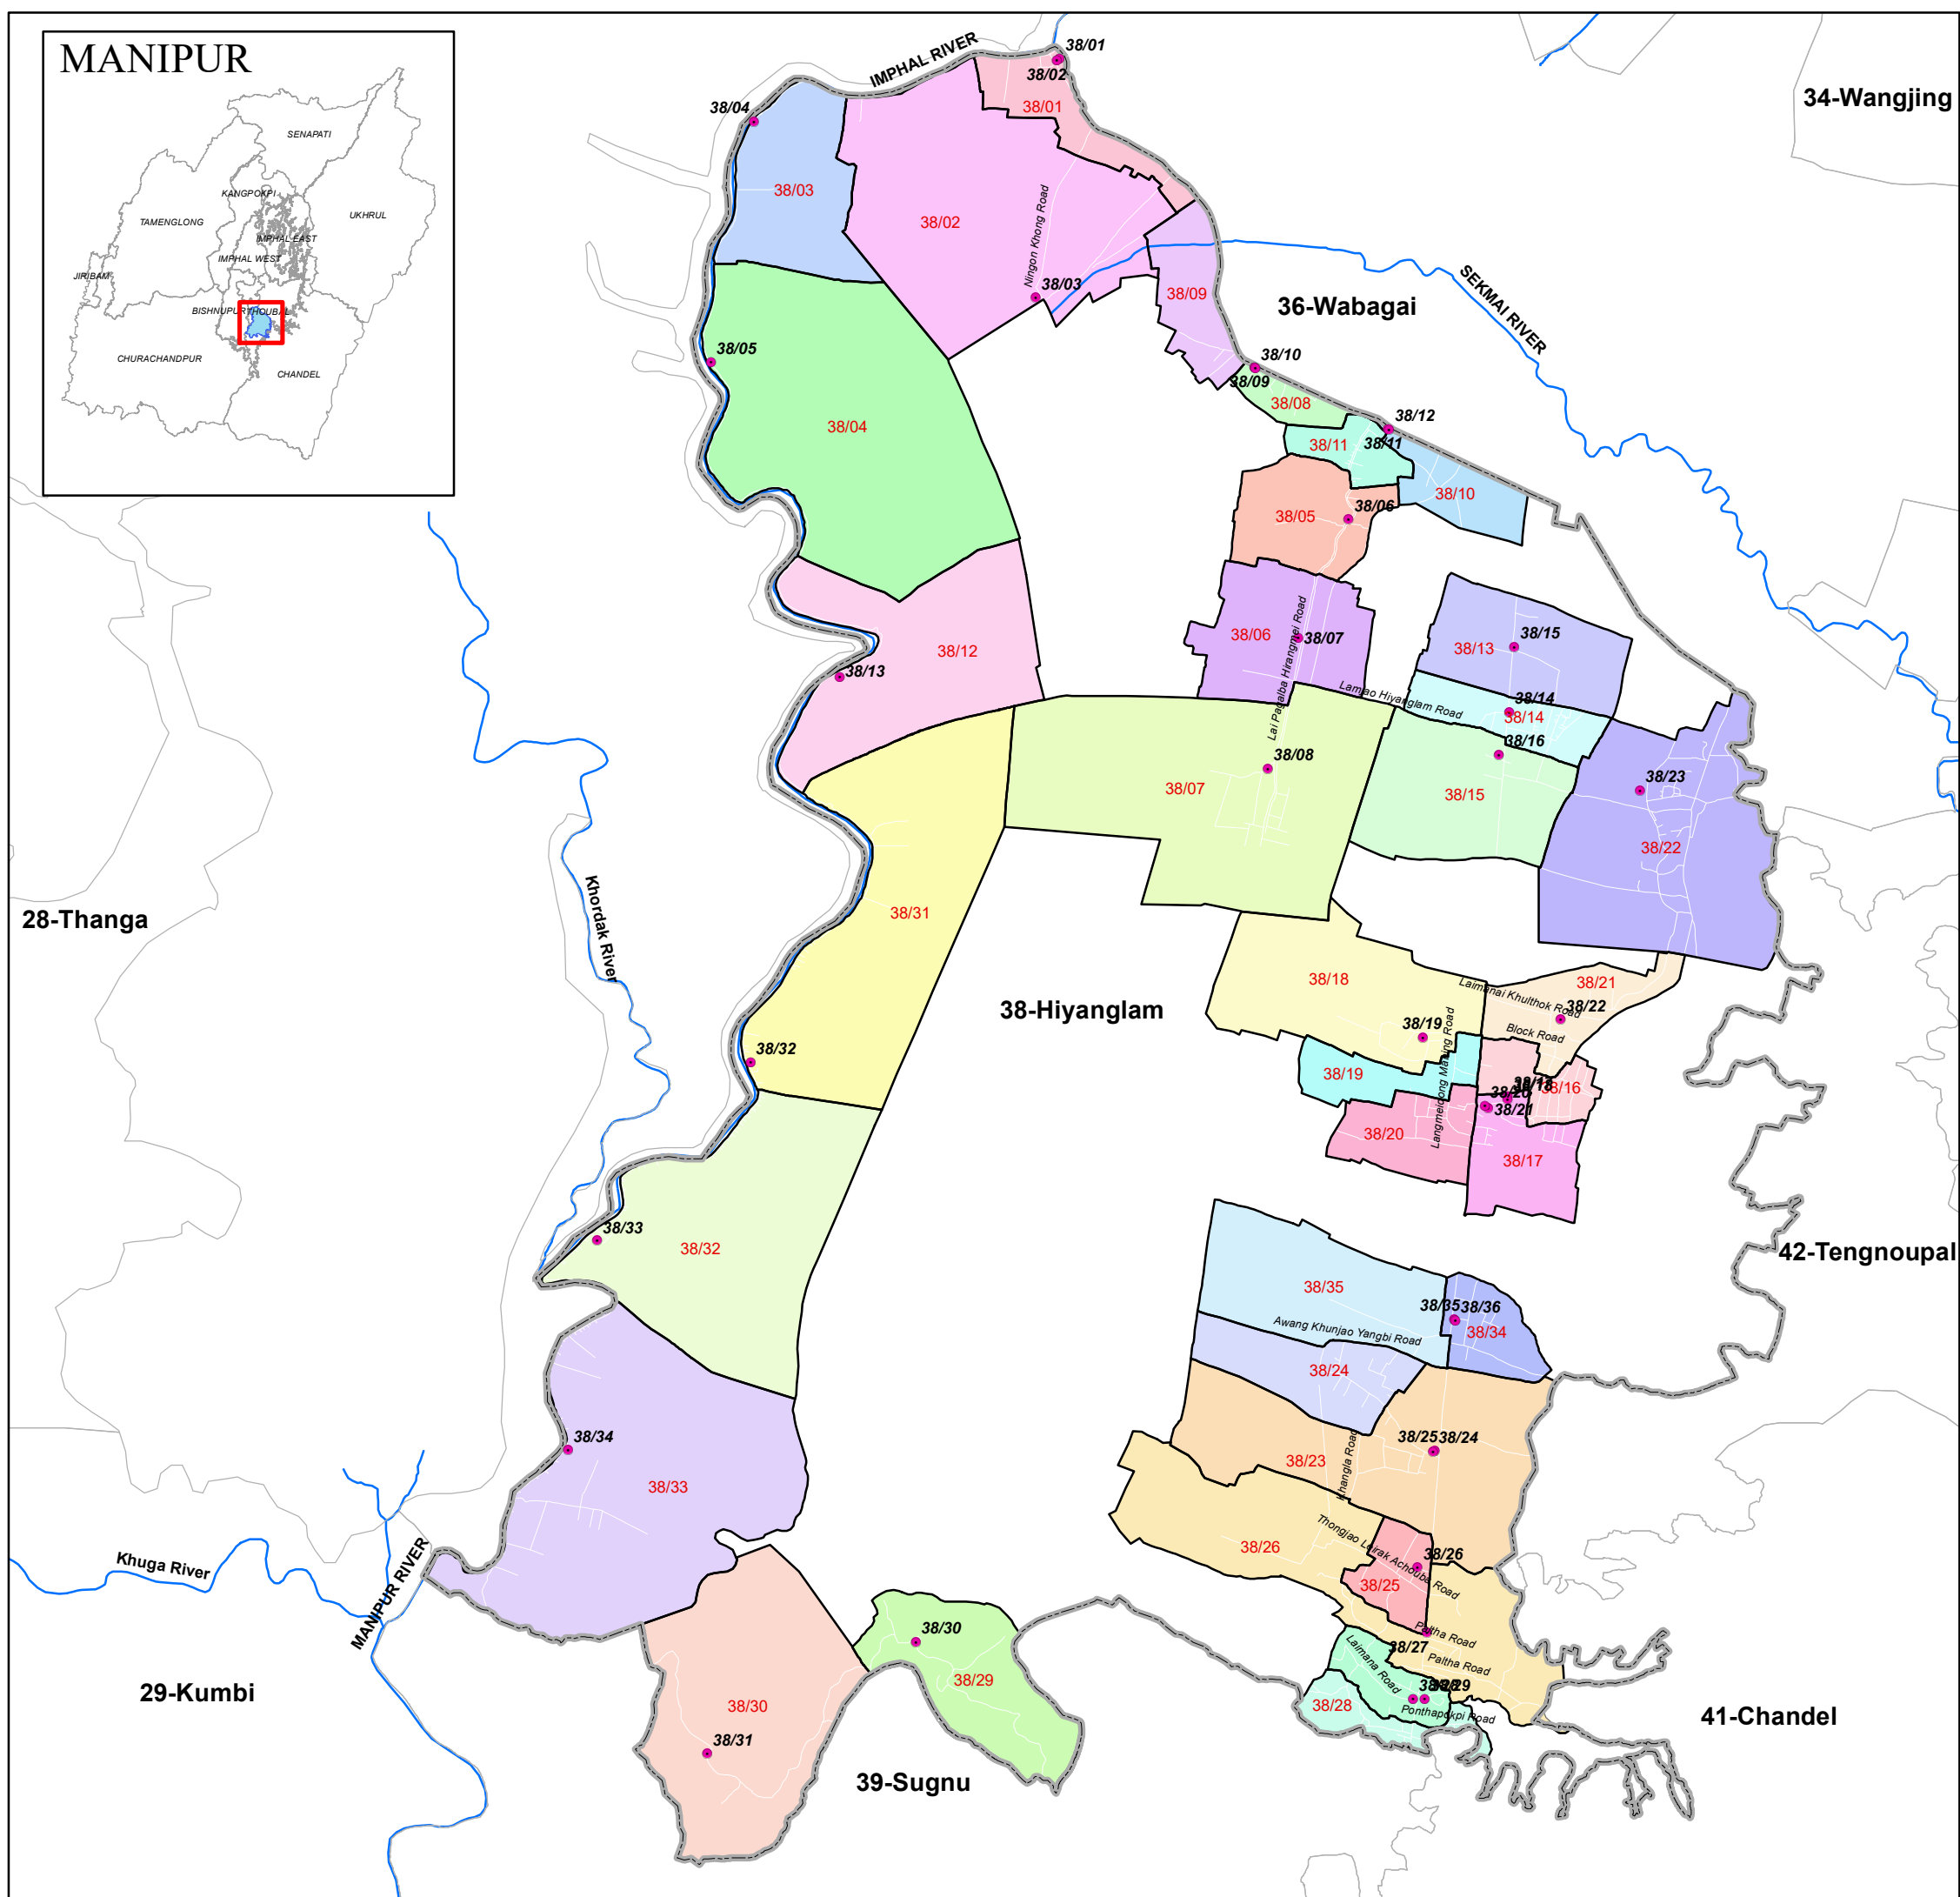

MANIPUR

AC MAP (38-Hiyanglam AC)

Legend

- Polling Stations
- River
- National Highway
- Other Roads
- AC Boundary
- 38-Hiyanglam AC Boundary
- Part Boundary

Poll_No	Poll_NAME
38/01	Sekmajin Primary School (E/W)
38/02	Sekmajin Primary School (W/W)
38/03	Khoidum Upper Primary School
38/04	Phoubakcao Laipham L.P. School
38/05	Sekmajin Khunou Komlakhong Mamang L.P. School
38/06	Hiyanglam Ibotombi Primary School
38/07	Hiyanglam Makha Primary School
38/08	Hiyanglam Turel Manbi Primary School
38/09	Hiyanglam Awang L.P. School (N/W)
38/10	Hiyanglam Awang L.P. School (S/W)
38/11	Hiyanglam Junior High School (E/W)
38/12	Hiyanglam Junior High School (W/W)
38/13	Laphupat Tera L.P. School (Anganwadi Centre) Khoidum Lamjao
38/14	Lamjao Girls L.P. School
38/15	Lamjao Khunou Aided L.P. School
38/16	Lamjao Primary School
38/17	Langmeidong Girls Junior High School (N/W)
38/18	Langmeidong Girls Junior High School (S/W)
38/19	Langmeidong Maning Awang Primary School
38/20	Langmeidong Higher Secondary School (E/W)
38/21	Langmeidong Higher Secondary School (W/W-North Section)
38/22	Laimanai L.P. School
38/23	Lamjao Tejpur L.P. School
38/24	Elangkhangpokpi L.P. School
38/25	Elangkhangpokpi Junior High School
38/26	Thongjao Primary School
38/27	Thongjao Makha Leikai Social Welfare Club
38/28	Waikhong Junior High School
38/29	Waikhong High School
38/30	Tokpaching Primary School
38/31	Sarik Konjil L.P. School
38/32	Arong Khunou Heibong Keidongbi L.P. School
38/33	Arong Junior High School
38/34	Arong Nongmaikhong Primary School
38/35	Thounaojam Primary School (N/W)
38/36	Thounaojam Primary School (S/W)

Prepared by:
Manipur Remote Sensing
Applications Centre (MARSAC)

Prepared for:
CEO, Manipur