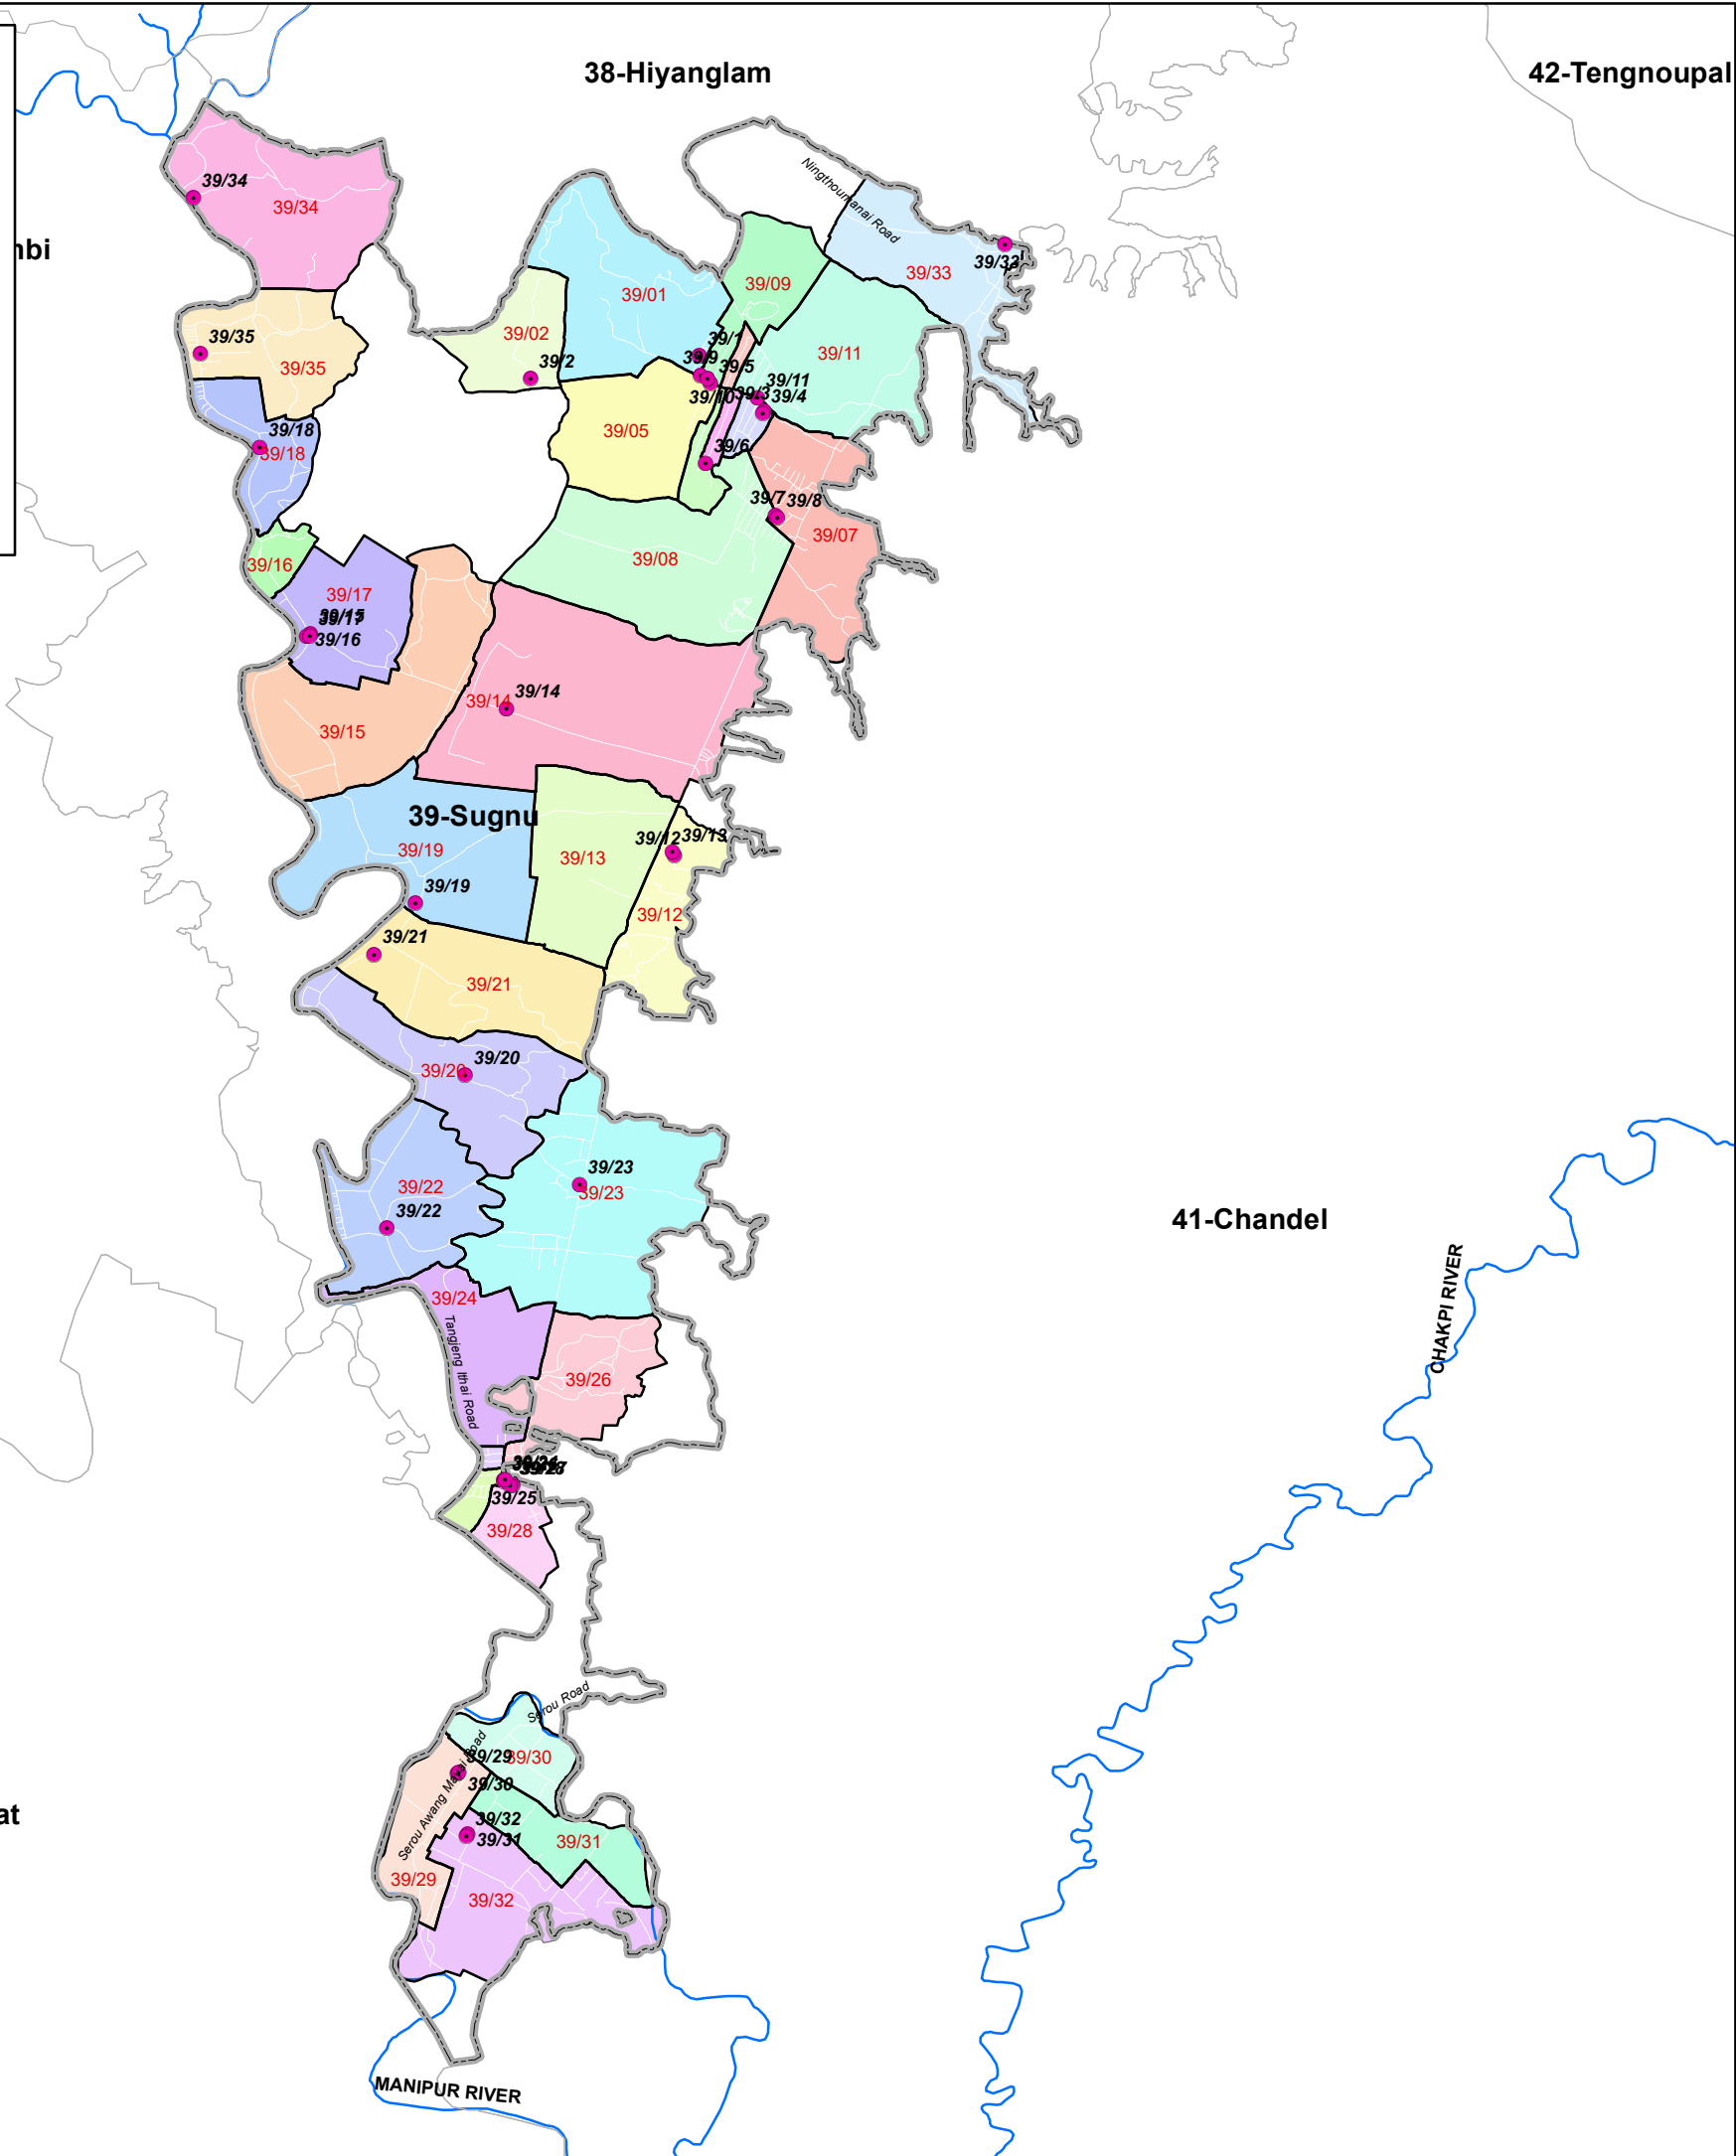

MANIPUR

AC MAP (39-Sugnu AC)

Legend

- Polling Stations
- River
- National Highway
- Other Roads
- AC Boundary
- 39-Sugnu AC Boundary
- Part Boundary

Poll. No	Poll. Name
39/1	Thongam Primary School
39/2	Yangangphai Primary School
39/3	Kakching Khunou High School (N/W)
39/4	Kakching Khunou High School (S/W)
39/5	Kakching Khunou Makha High School
39/6	Kakching Khunou Girls High School
39/7	Kakching Khunou Umathel U.J.B. School (N/W)
39/8	Kakching Khunou Umathel U.J.B. School (W/W)
39/9	Tampakmayum L.P. School (N/W)
39/10	Tampakmayum L.P. School (S/W)
39/11	Kakching Khunou Primary School
39/12	Pangaltabi L.P. School
39/13	Pangaltabi Primary School
39/14	Wangoo Sabal U.J.B School
39/15	Wangoo Tera L.P. School
39/16	Wangoo Laiphm Junior High School (New Building) (N/W)
39/17	Wangoo Laiphm Junior High School (New Building) (S/W)
39/18	Wangoo Laiphm Primary School (New Building)
39/19	Chairel L.P. School
39/20	Khongyam L.P. School
39/21	Chairel Junior High School
39/22	Tangjeng Primary School
39/23	Chajing Khunou U.J.B School
39/24	Sugnoo Higher Secondary School (E/W-North)
39/25	Sugnoo Higher Secondary School (E/W-South)
39/26	Sugnoo Higher Secondary School (W/W)
39/27	Sugnoo Junior High School (N/W)
39/28	Sugnoo Junior High School (S/W)
39/29	Serou Manipuri Primary School (S/W)
39/30	Serou Manipuri Primary School (N/W)
39/31	Serou Practical High School (N/W)
39/32	Serou Practical High School (S/W)
39/33	Social Welfare Club
39/34	Warukok Primary School
39/35	Wangoo Laiphm Primary School

Prepared by:
Manipur Remote Sensing
Applications Centre (MARSAC)

Prepared for:
CEO, Manipur