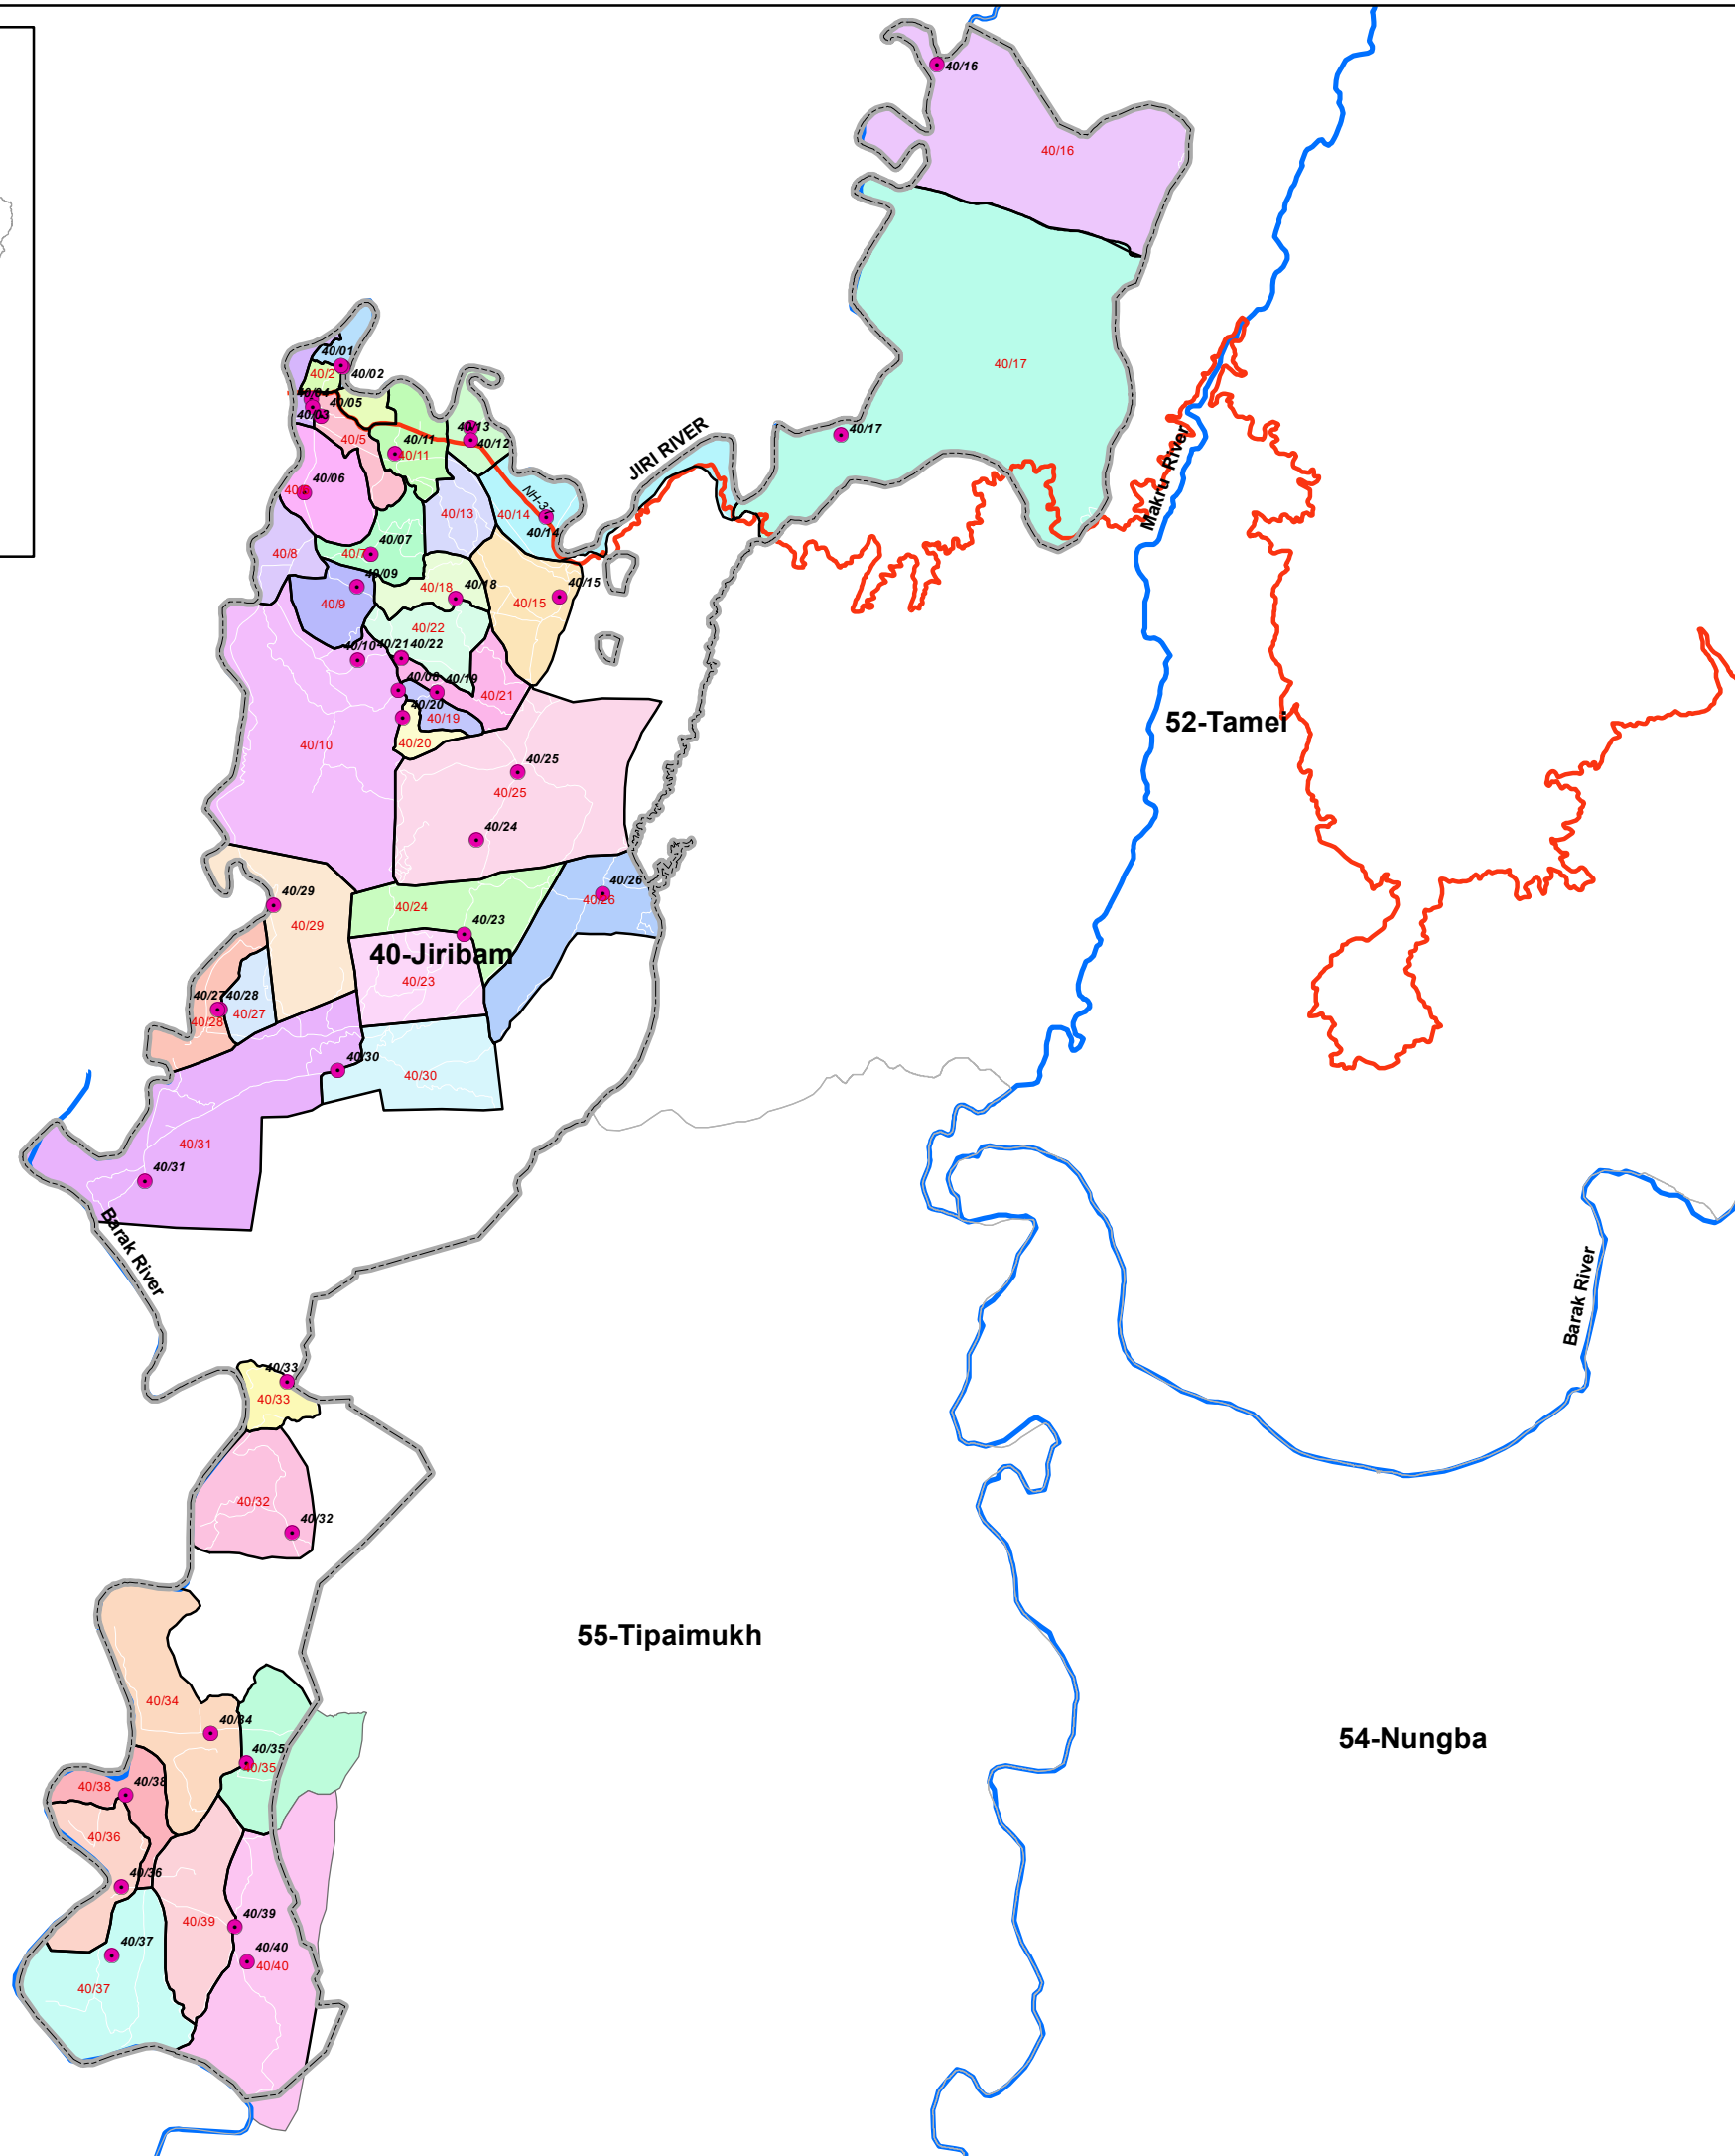

MANIPUR

AC MAP (40-Jiribam AC)

Legend

- Polling Stations
- River
- National Highway
- Other Roads
- AC Boundary
- 40- Jiribam AC Boundary
- Part Boundary

Poll_No	Poll_NAME
40/01	Kalinagar High School (West Wing)
40/02	Kalinagar High School (East Wing)
40/03	Jiribam Hr. Sec. School
40/04	Jiribam Hr. Sec. School (West Wing)
40/05	Kasturba Girl Jr. HS
40/06	Dibong Jr. HS
40/07	Kadamtala Primary School
40/08	Gourchand Jr. HS
40/09	Chingdong leikai Primary School
40/10	Champanagar Primary School
40/11	Leirikhombi LP School
40/12	Jirighat Junior HS (East Wing)
40/13	Jirighat Junior HS (West Wing)
40/14	Hilghat LP School
40/15	Uchathol Primary School
40/16	Boroikhal Primary School
40/17	Babukhal Primary School
40/18	Aglapur LP School
40/19	Lalpani HS
40/20	Rashidpur Primary School
40/21	Sonapur Primary School(E/W)
40/22	Sonapur Primary School(W/W)
40/23	Ahamadabad Jr. HS
40/24	Kashimpur Primary School
40/25	Yairolpokpi Primary School
40/26	Leishabithol Primary School
40/27	Latingkhal High School (East Wing)
40/28	Latingkhal High School (West Wing)
40/29	Nungphou LP School
40/30	Satendraragor Primary School
40/31	Baiboni Lower Primary School
40/32	Butangkhal Primary School
40/33	Tuisolian Primary School
40/34	Borobekra High School
40/35	Gaokhal LP School
40/36	Netaji High School (EW)
40/37	Bhowmikpara Primary School
40/38	Narayanpur Primary School
40/39	Jakuradhor II Primary School
40/40	Durgapur LP School

Prepared by:
Manipur Remote Sensing
Applications Centre (MARSAC)

Prepared for:
CEO, Manipur