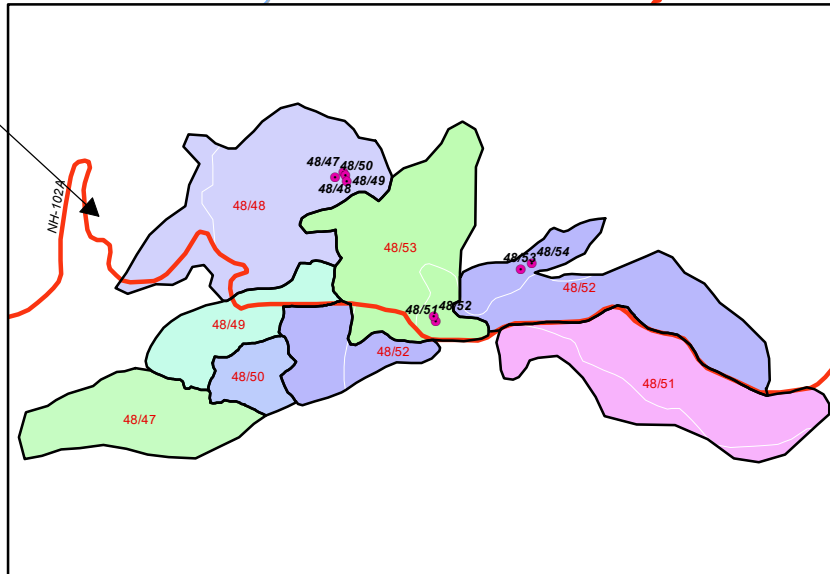

MANIPUR

AC MAP (48-Mao AC)

Legend

- Polling Stations
- River
- National Highway
- Other Roads
- AC Boundary
- 12-Keisamthong AC Boundary
- Part Boundary

Poll. No	Poll. Name
48/1	Pudunamei Jr. High School (R/W)
48/2	Pudunamei Jr. High School (C/W)
48/3	Pudunamei Jr. High School (L/W)
48/4	Punanamei U.J.B. School (R/W)
48/5	Punanamei U.J.B. School (C/W)
48/6	Punanamei U.J.B. School (L/W)
48/7	Punanamei U.J.B. School (N/W)
48/8	Punanamei U.J.B. School (S/W)
48/9	Robunamei U.J.B. School (R/W)
48/10	Robunamei U.J.B. School (L/W)
48/11	Chawainu U.J.B. School
48/12	Robve Solephe Lower Primary School
48/13	Kalinamei U.J.B. School (R/W)
48/14	Kalinamei U.J.B. School (C/W)
48/15	Kalinamei U.J.B. School (L/W)
48/16	Kalinamei U.J.B. School (S/W)
48/17	Phikomai Primary School
48/18	Mao Primary School (R/W)
48/19	Sardar Patel Govt. High School (S/W)
48/20	Mao Primary School (L/W)
48/21	Sardar Patel Govt. High School (L/W)
48/22	Songsong Youth Club
48/23	Sardar Patel Govt. High School (N/W)
48/24	Sardar Patel Govt. High School (R/W)
48/25	Upper Sajouba U.J.B. School (S/W)
48/26	Upper Sajouba U.J.B. School (N/W)
48/27	Sajouba U.J.B. School (R/W)
48/28	Sajouba U.J.B. School (S/W)
48/29	Sajouba U.J.B. School (L/W)
48/30	Makhel U.J.B. School (L/W)
48/31	Makhel U.J.B. School (R/W)
48/32	Makhel Keibi U.J.B. School (N/W)
48/33	Makhel Keibi U.J.B. School (S/W)
48/34	Tungam Afii Primary School (N/W)
48/35	Tungam Afii Primary School (S/W)
48/36	Tabumei Jr. High School

Prepared by:
Manipur Remote Sensing
Applications Centre (MARSAC)

Prepared for:
CEO, Manipur