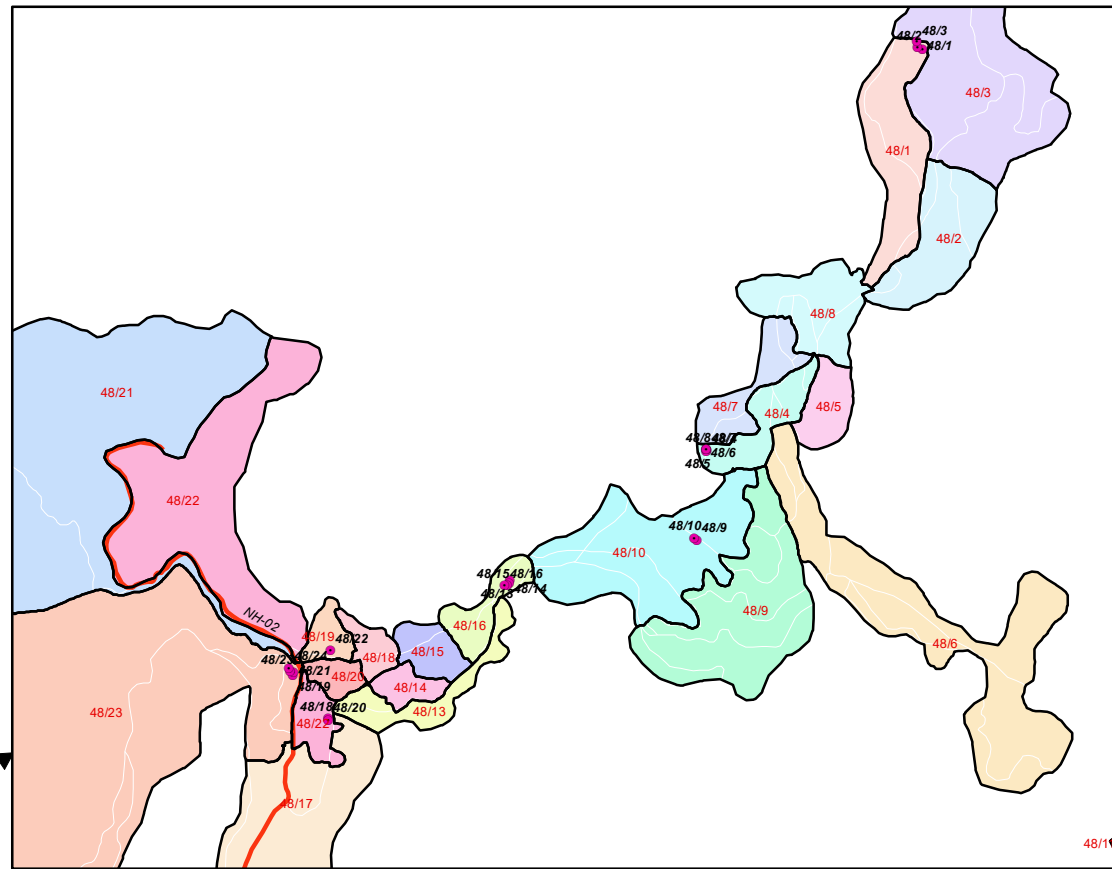

MANIPUR

AC MAP (48-Mao AC)

Legend

- Polling Stations
- River
- National Highway
- Other Roads
- AC Boundary
- 12-Keisamthong AC Boundary
- Part Boundary

Poll. No	Poll. Name
48/1	Pudunamei Jr. High School (R/W)
48/2	Pudunamei Jr. High School (C/W)
48/3	Pudunamei Jr. High School (L/W)
48/4	Punanamei U.J.B. School (R/W)
48/5	Punanamei U.J.B. School (C/W)
48/6	Punanamei U.J.B. School (L/W)
48/7	Punanamei U.J.B. School (N/W)
48/8	Punanamei U.J.B. School (S/W)
48/9	Robunamei U.J.B. School (R/W)
48/10	Robunamei U.J.B. School (L/W)
48/11	Chawainu U.J.B. School
48/12	Robve Solephe Lower Primary School
48/13	Kalinamei U.J.B. School (R/W)
48/14	Kalinamei U.J.B. School (C/W)
48/15	Kalinamei U.J.B. School (L/W)
48/16	Kalinamei U.J.B. School (S/W)
48/17	Phikomai Primary School
48/18	Mao Primary School (R/W)
48/19	Sardar Patel Govt. High School (S/W)
48/20	Mao Primary School (L/W)
48/21	Sardar Patel Govt. High School (L/W)
48/22	Songsong Youth Club
48/23	Sardar Patel Govt. High School (N/W)
48/24	Sardar Patel Govt. High School (R/W)
48/25	Upper Sajouba U.J.B. School (S/W)
48/26	Upper Sajouba U.J.B. School (N/W)
48/27	Sajouba U.J.B. School (R/W)
48/28	Sajouba U.J.B. School (S/W)
48/29	Sajouba U.J.B. School (L/W)
48/30	Makhel U.J.B. School (L/W)
48/31	Makhel U.J.B. School (R/W)
48/32	Makhel Keibi U.J.B. School (N/W)
48/33	Makhel Keibi U.J.B. School (S/W)
48/34	Tungam Afii Primary School (N/W)
48/35	Tungam Afii Primary School (S/W)
48/36	Tabumei Jr. High School

Prepared by:
Manipur Remote Sensing
Applications Centre (MARSAC)

Prepared for:
CEO, Manipur