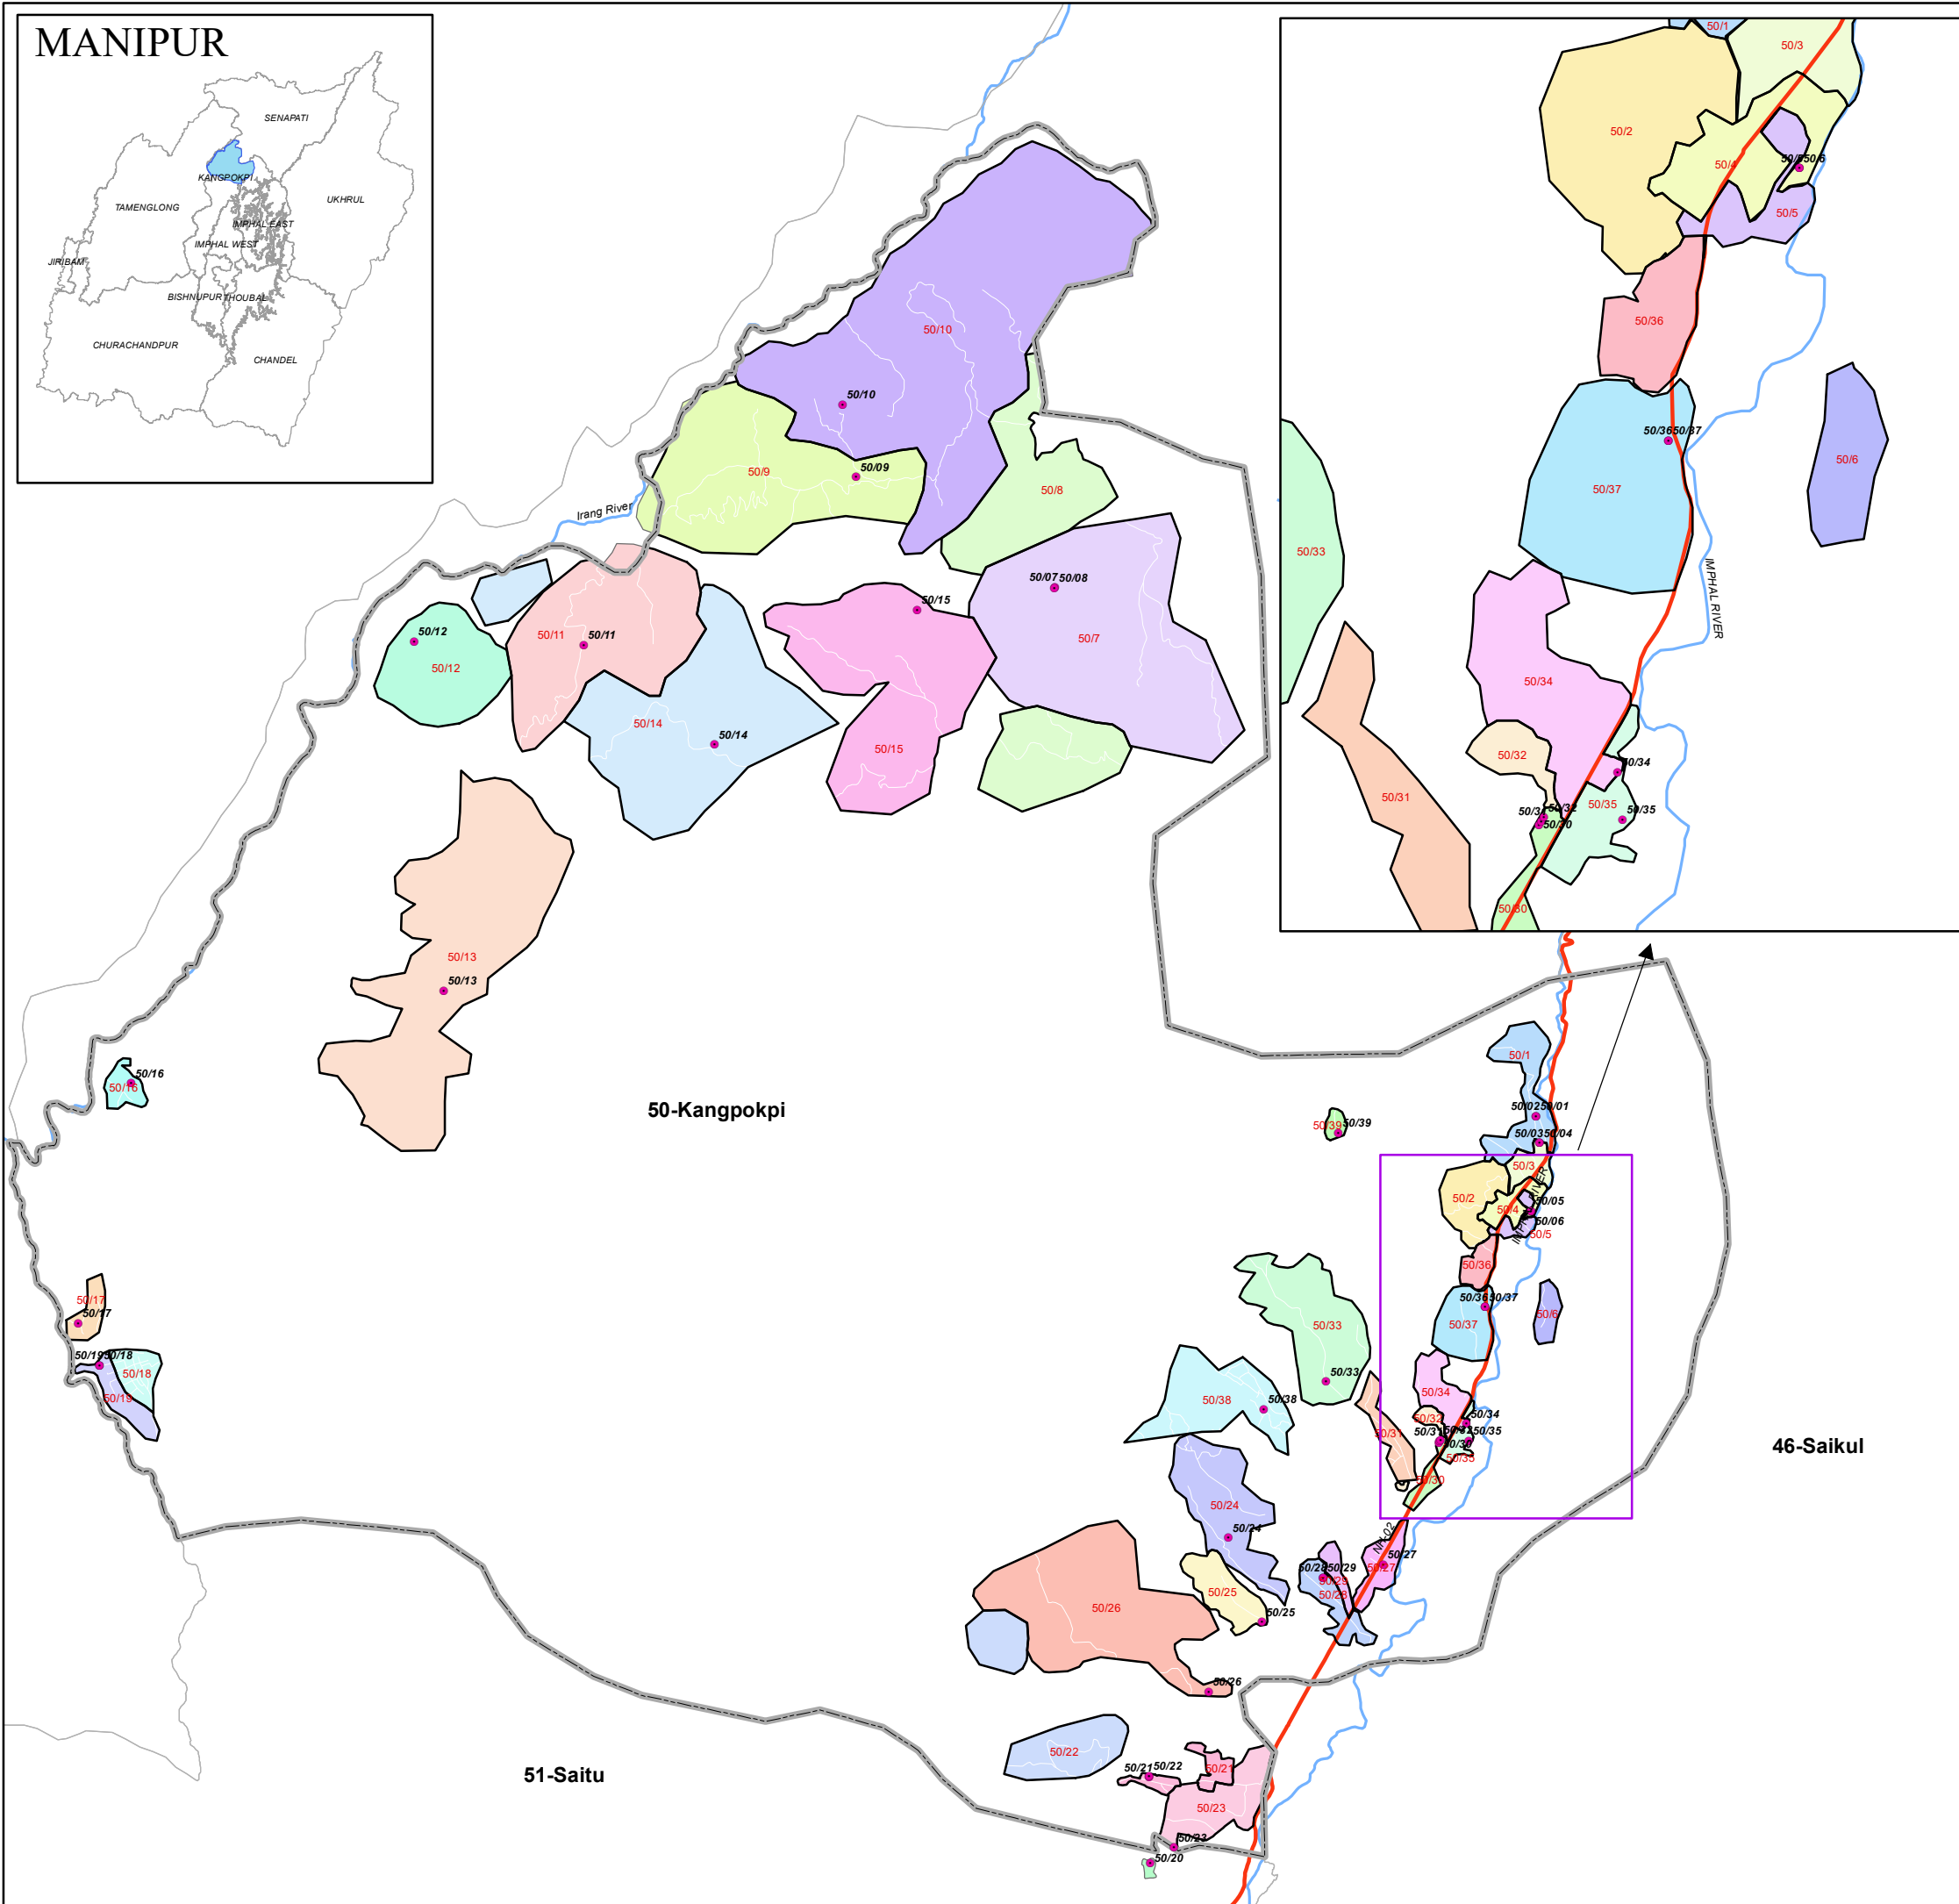

MANIPUR

AC MAP (50-Kangpokpi AC)

Legend

- Polling Stations
- River
- National Highway
- Other Roads
- AC Boundary
- 50-Kangpokpi AC Boundary
- Part Boundary

Poll_no	Poll_NAME
50/01	Sadar Hills Modern English School(N/W)
50/02	Sadar Hills Modern English School(S/W)
50/03	Saraswati Hindi School (R/W)
50/04	Saraswati Hindi School (L/W)
50/05	Salem U.J.B School (L/W)
50/06	Salem U.J.B School (R/W)
50/07	Paodel Aided L.P School(L/W)
50/08	Paodel Aided L.P School(R/W)
50/09	Manidara Jr. High School
50/10	School Praganda U.J.B School
50/11	Panikheti Jr. High School
50/12	Timsina Aided Primary School (R/W)
50/13	Naibet UJB School
50/14	Gorkha Tapon Primary School
50/15	Singharup Aided Jr. High School
50/16	Wakotphai Junior High School
50/17	M. Chaljang U.J.B. School
50/18	Makui Khullen High School (L/W)
50/19	Makui Khullen High School (R/W)
50/20	Laloi Aided L.P. School
50/21	Kholjang UJB School (R/W)
50/22	Kholjang UJB School (L/W)
50/23	Tujung Paspati L.P School
50/24	Saraswati Upper Primary School (R/W)
50/25	Gopibung Kuki UJB School
50/26	K. Songtun UJB School
50/27	H.M. Higher Secondary School(UJB Section building)
50/28	Keithelmanbi U.J.B.School (R/W)
50/29	Keithelmanbi U.J.B.School (W/W)
50/30	Kalapahar Govt. Junior High School (E/W)
50/31	Kalapahar Govt. Junior High School (W/W)
50/32	Gorkha Aided High School
50/33	Kharkola L.P.School
50/34	Yaikongpao UJB School (R/W)
50/35	Tumnoupokpi Govt. Junior High School
50/36	Daili U.J.B. School (L/W)
50/37	Daili U.J.B. School (R/W)
50/38	Haipi U.J.B. School
50/39	Songtun(I) UJB School

Prepared by:
Manipur Remote Sensing
Applications Centre (MARSAC)

Prepared for:
CEO, Manipur