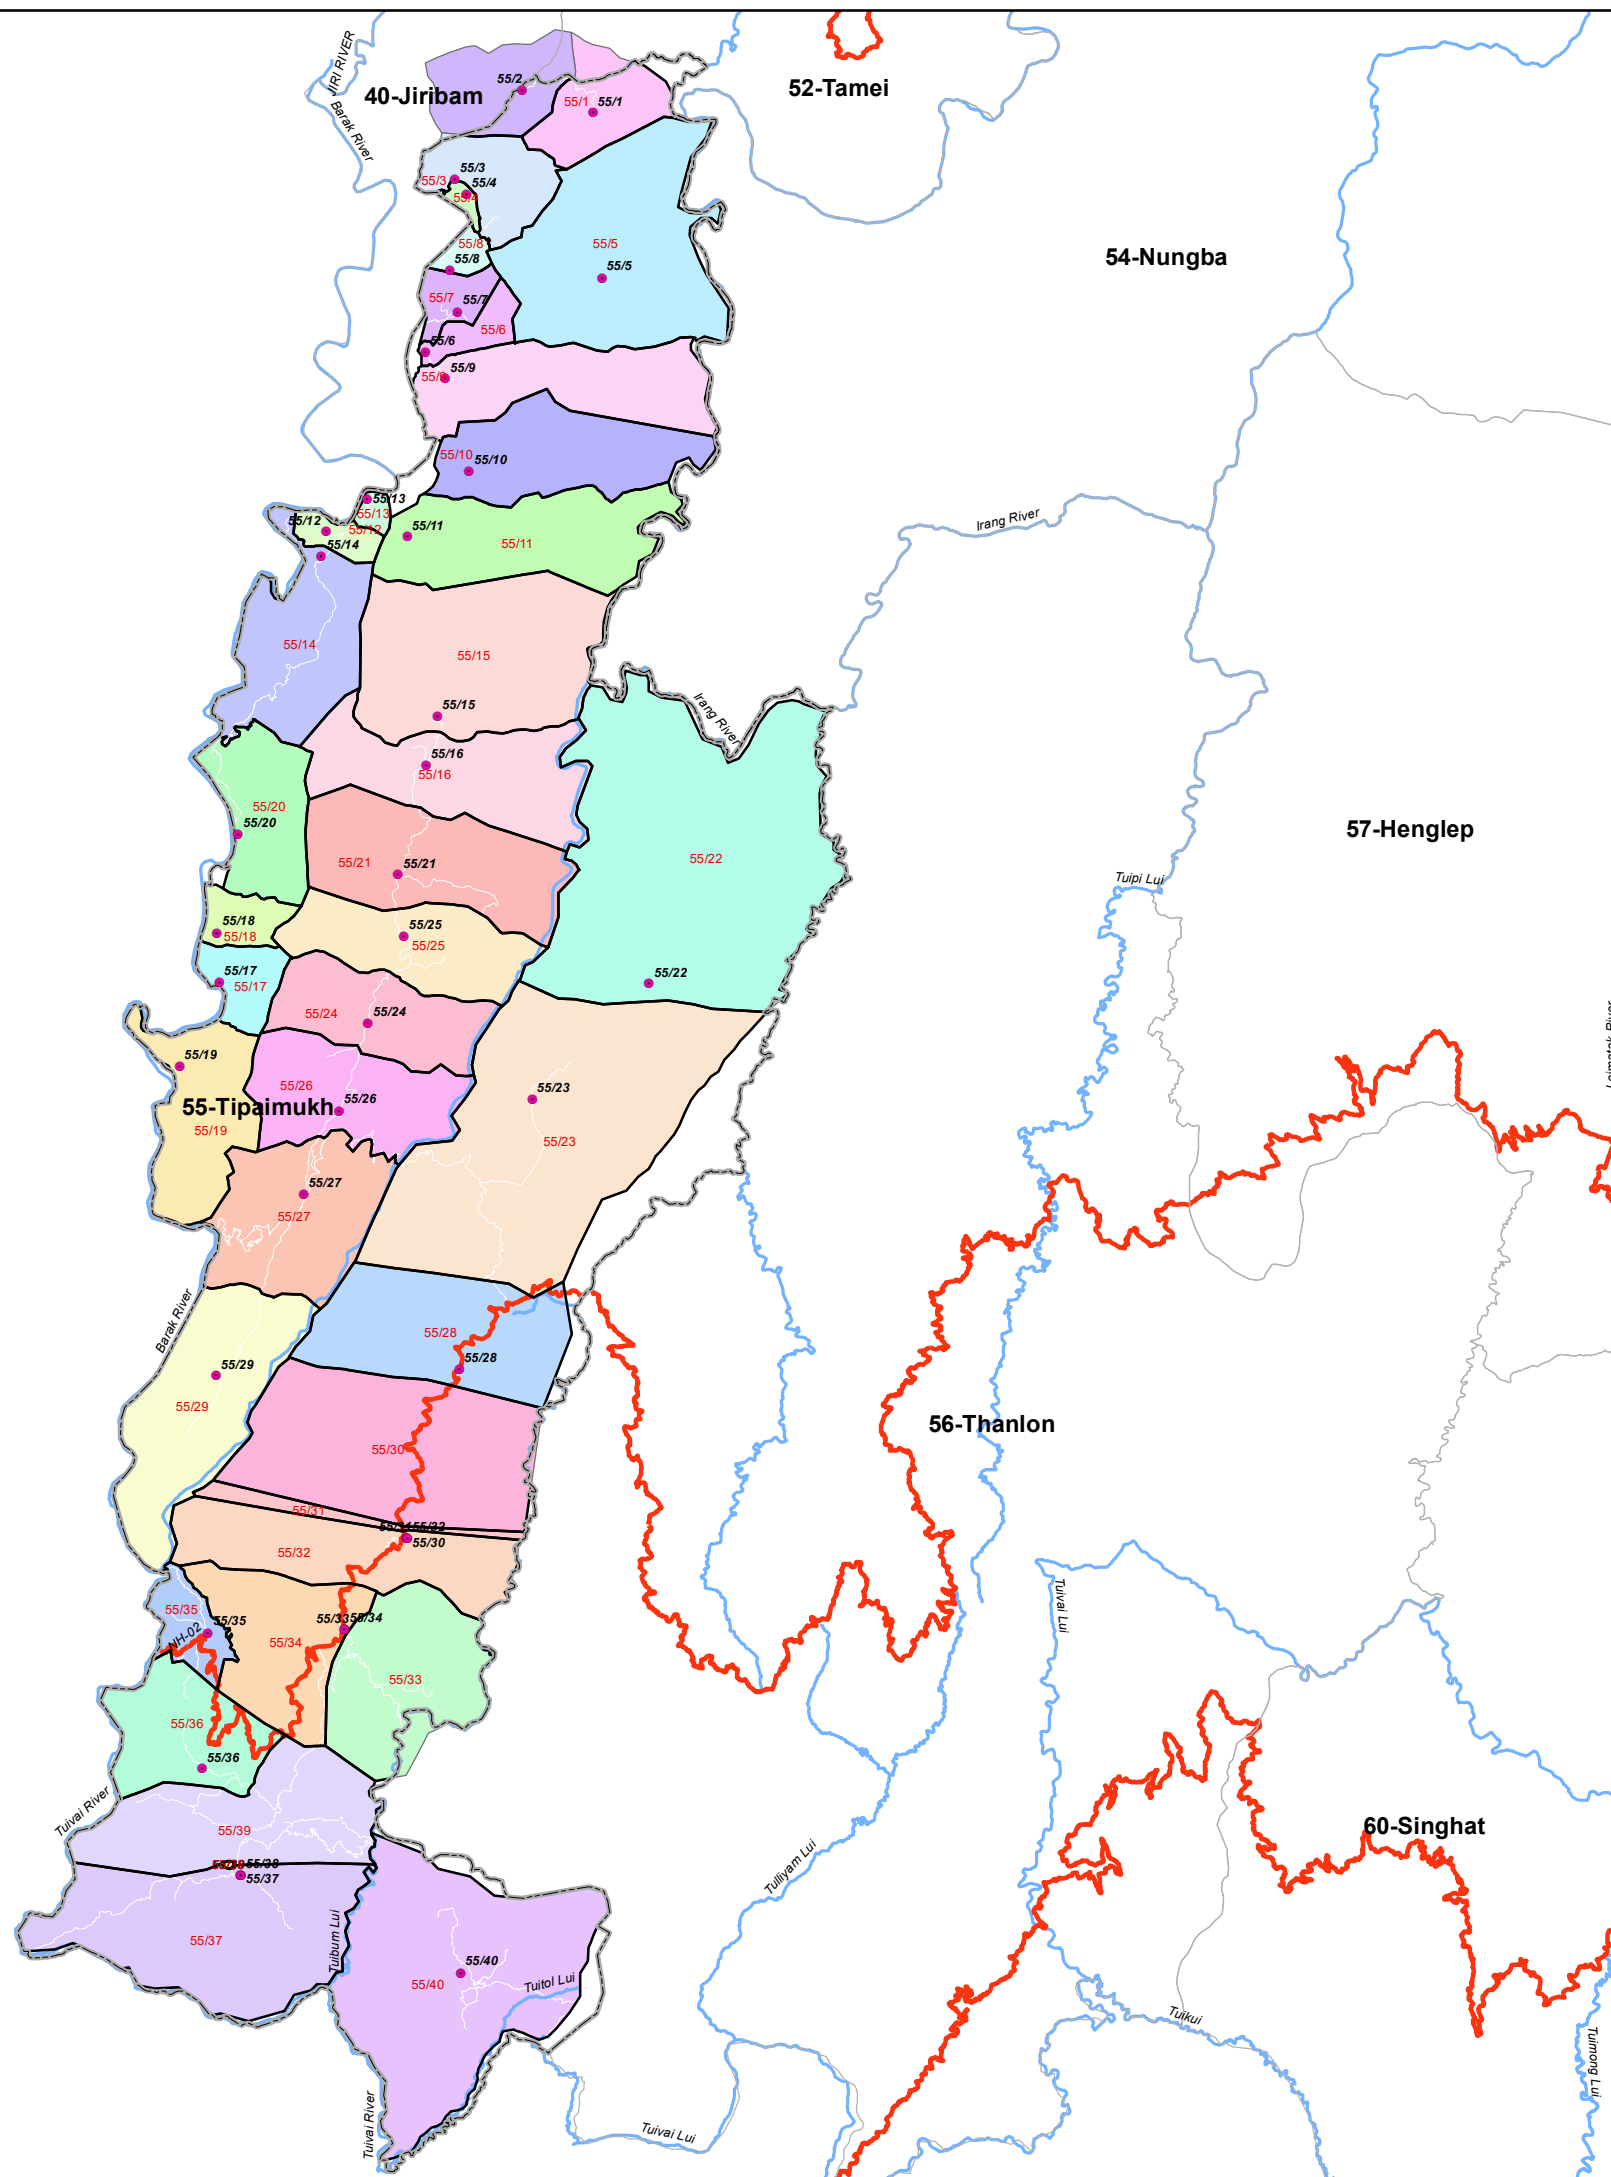

# MANIPUR

## AC MAP (55-Tipaimukh AC)

**Legend**

- Polling Stations
- River
- National Highway
- Other Roads
- AC Boundary
- 55-Tipaimukh AC Boundary
- Part Boundary

Poll. No	Poll. Name
55/1	Chingmun L.P. School
55/2	Doltang L.P. School
55/3	Bengali J.B. School
55/4	Hengchungpunji Bengali J.B. School
55/5	Suangphumun L.P. School
55/6	Tuisen I.C.I. School
55/7	Nungsekpunjee Community Hall
55/8	Muolkhangthol Community Hall
55/9	Buangmun Govt. Jr. High School
55/10	Phaibok Hmunlien Jr. High School
55/11	Phaibok Hmunte Junior High School
55/12	Sibapurkhal Jr. High School
55/13	Savomphai Junior Basic School
55/14	ICI Mission School
55/15	JB School
55/16	Govt. J.B. Primary School
55/17	P.M.S. Jr. Boys School
55/18	Thingkaldor Community Hall
55/19	Thingpuikuol Jr. High School
55/20	Kangrengdhor J.B. School
55/21	Kangreng Jr. High School
55/22	Mission English School
55/23	Middle English School
55/24	Ngampabung J.B. School
55/25	Community Hall
55/26	Phulpui L.P. School
55/27	Patpuihmun Jr. High School
55/28	Taithul Jr. High School
55/29	Sartuinek L.P. School
55/30	Parbung High School (NW)
55/31	Parbung High School (SW)
55/32	Parbung High School (WW)
55/33	Lungthulein Jr. High School (R/W)
55/34	Lungthulein Jr. High School (L/W)
55/35	Sipuikon Govt. J.B. School
55/36	Rovakot Govt. J.B. School
55/37	Senvon Govt. High School (E/W)
55/38	Senvon Govt. High School (W/W)
55/39	Senvon Govt. High School (W/W)
55/40	Parvachom Govt. J.B. School

Prepared by:  
Manipur Remote Sensing  
Applications Centre (MARSAC)

Prepared for:  
CEO, Manipur