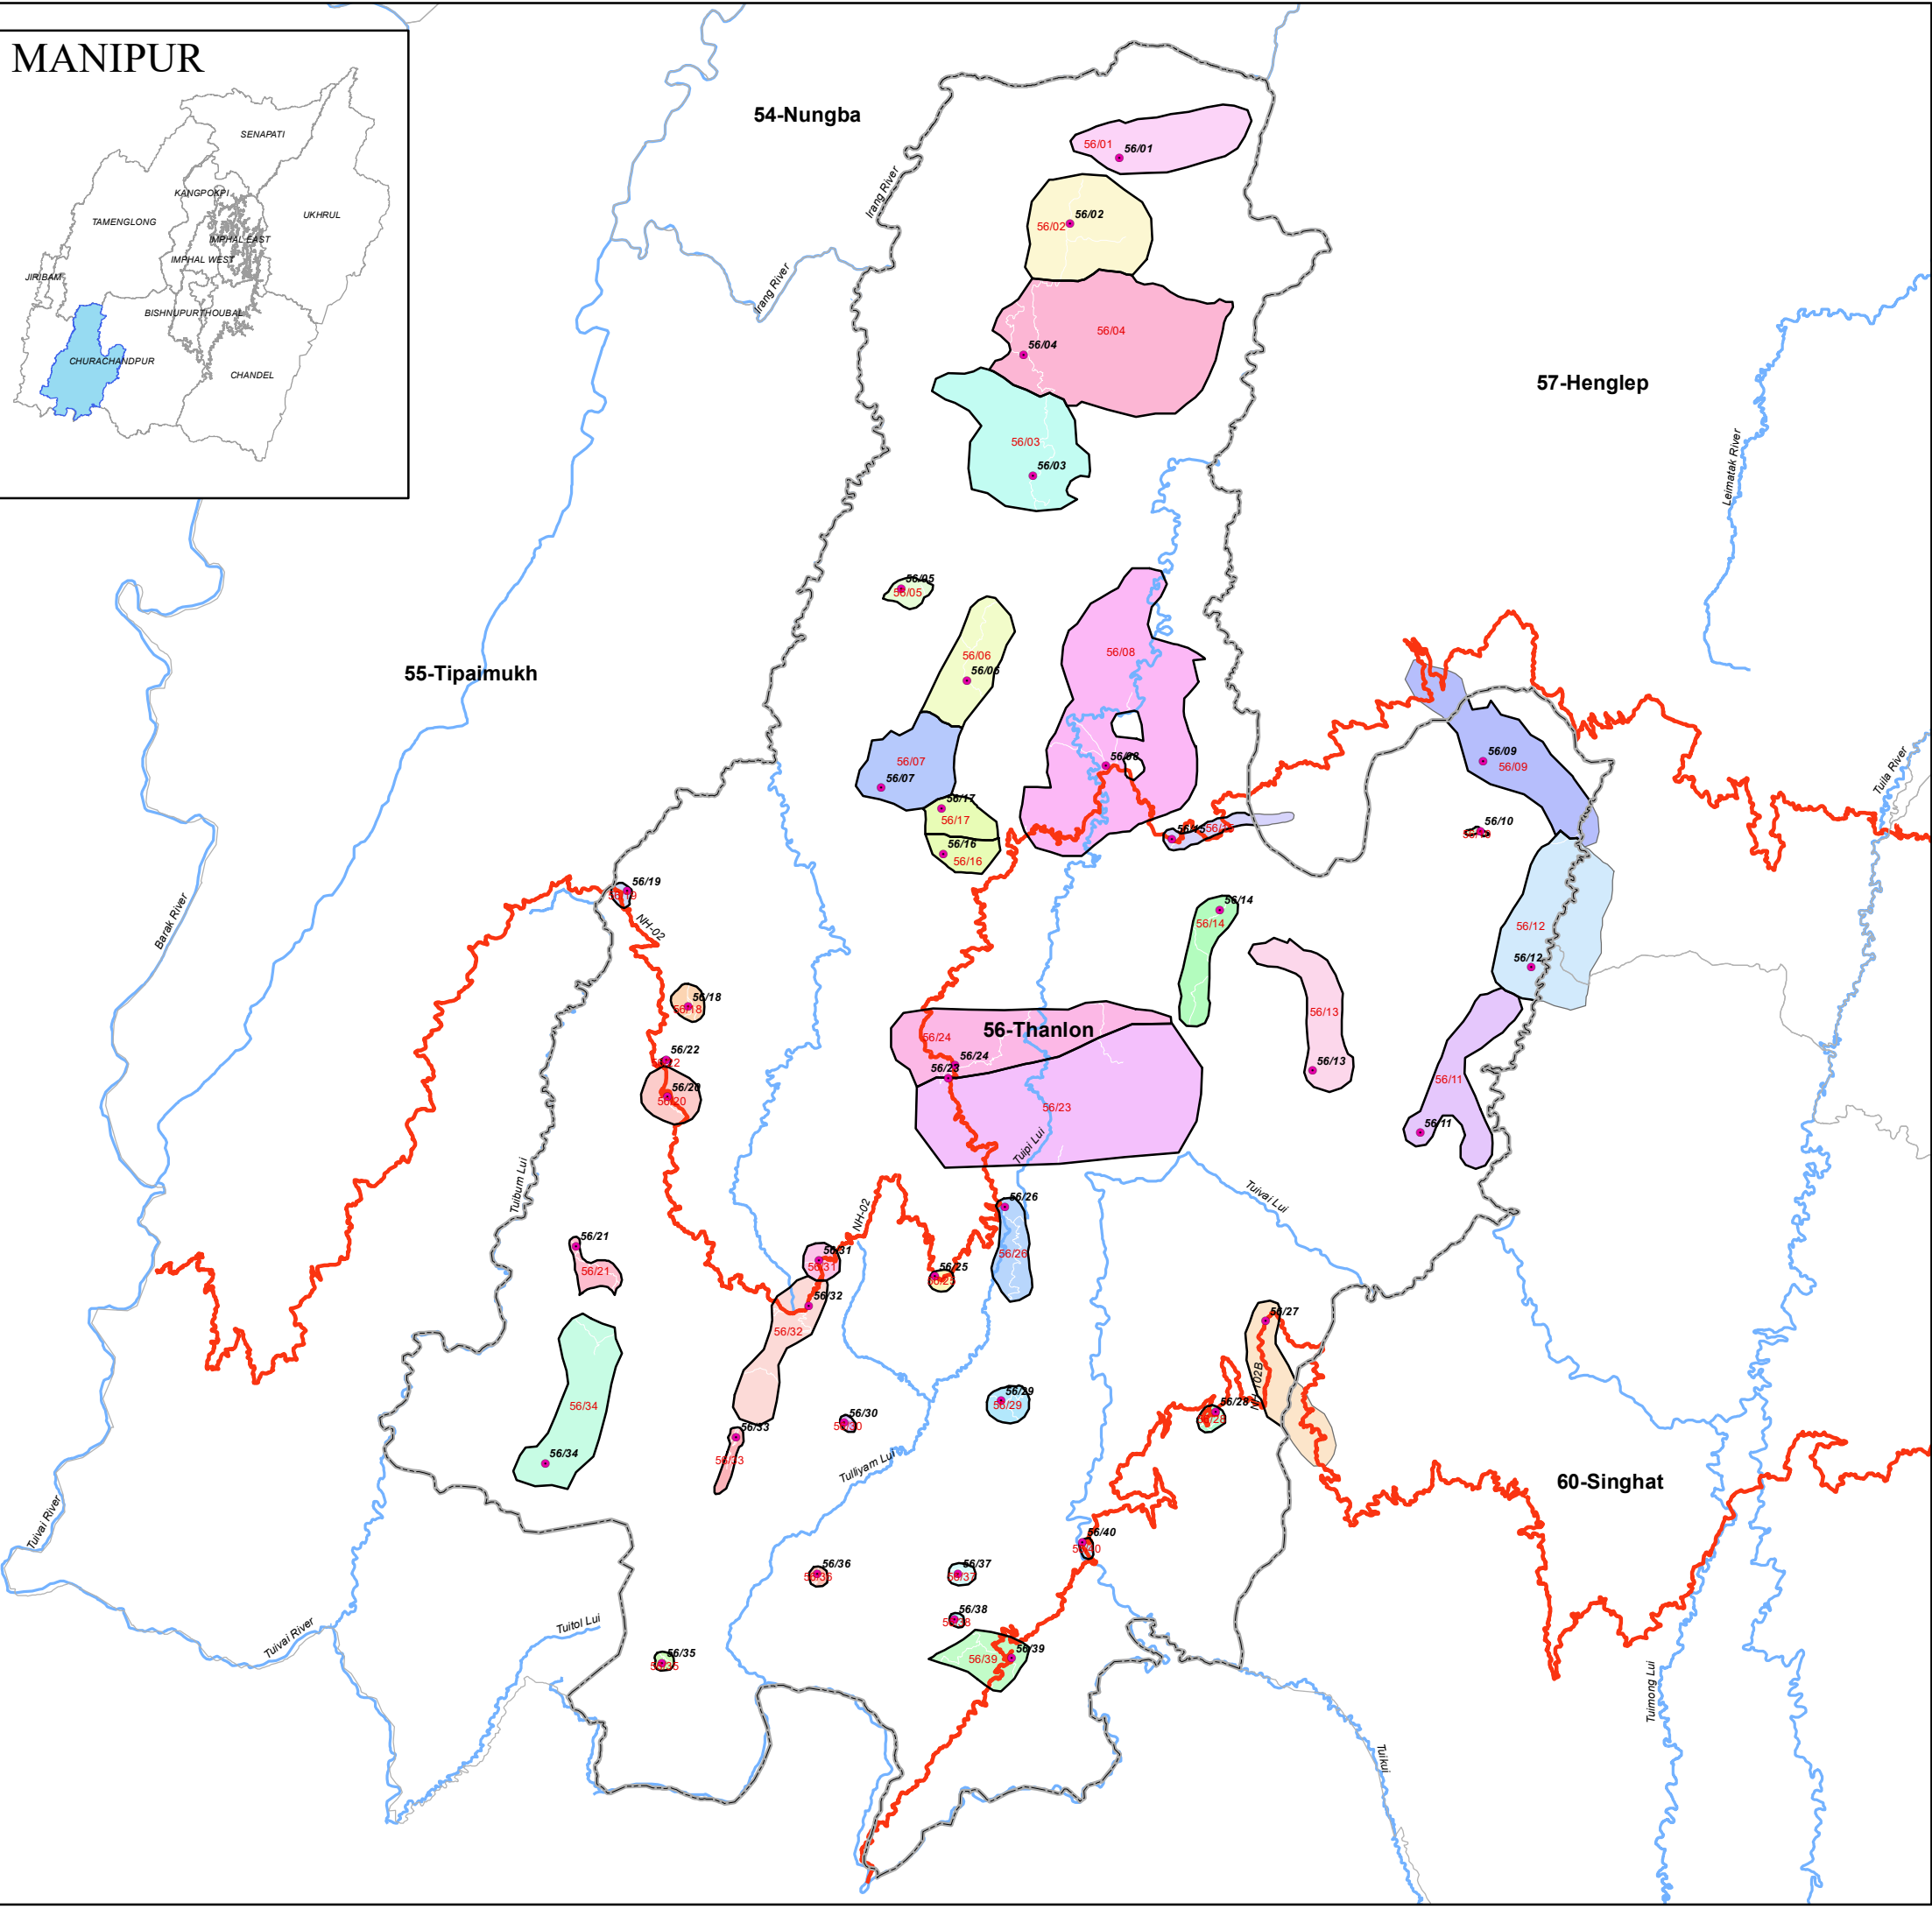

MANIPUR

AC MAP (56-Thanlon AC)

Legend

- Polling Stations
- River
- National Highway
- Other Roads
- AC Boundary
- 56-Thanlon AC Boundary
- Part Boundary

Poll_No	Poll_NAME
56/01	Phaikholum (J) Govt. J.B. School
56/02	Phaijang Govt. High School
56/03	Bualmual J.B. School
56/04	Songsang Mission School
56/05	Dailon Govt. J.B. School
56/06	Milongmun Govt. J.B. School
56/07	Gamhui J.B. School
56/08	Leijangphai Govt. Jr. High School
56/09	Maite Mission M.E School
56/10	Phaipheng Mission M.E School
56/11	Mualkui Govt. J.B. School
56/12	Phailianbung Mission School
56/13	Kailham Govt. Aided Jr. High School
56/14	Pamjal J.B. School
56/15	Sainoujang Community Hall
56/16	Suangpehmun Govt. J.B. School
56/17	Galkpotk Govt. Primary School
56/18	Tinsuong Mission M.E School
56/19	Damdiei J.B. School
56/20	Pherzawl Govt. High School (N/W)
56/21	Tallan Govt. Jr. High School
56/22	Loibual J.B. School
56/23	St. Javiers School
56/24	Converton English High School
56/25	Joutung Govt. J.B. School
56/26	Dailkhai Govt. Jr. High School
56/27	Tualkhonao Govt. High School
56/28	Songtal Govt. High School
56/29	Sumtak Govt. J.B. School
56/30	Palkhuang Govt. Aided J.B. School
56/31	Bukpi Govt. High School
56/32	Bukpi Community Hall
56/33	Hanship Govt. High School
56/34	Leisen Mission M.E School
56/35	Bungpilon Govt. High School
56/36	Aibulon Govt. Jr. High School
56/37	Khajang J.B. School
56/38	Phaitong J.B. School
56/39	Sinjol Govt. Jr. High School
56/40	Khuanggin Govt. J.B. School

Prepared by:
Manipur Remote Sensing
Applications Centre (MARSAC)

Prepared for:
CEO, Manipur