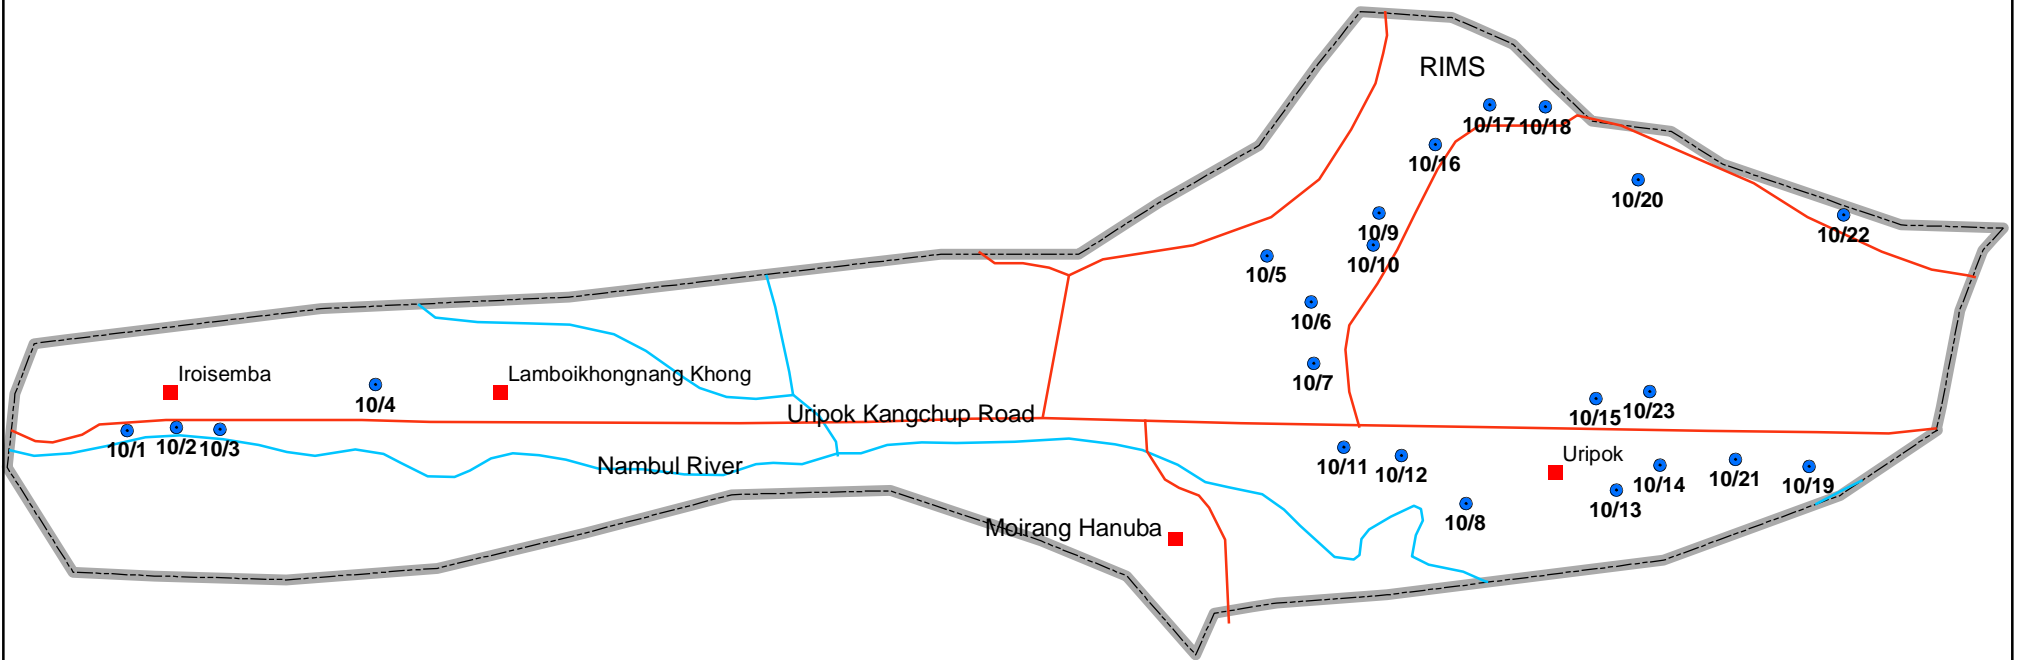

10, URIPOK ASSEMBLY CONSTITUENCY

Legend

	Polling Stations
	Settlement
	Road
	Stream/River
	Constituency Boundary