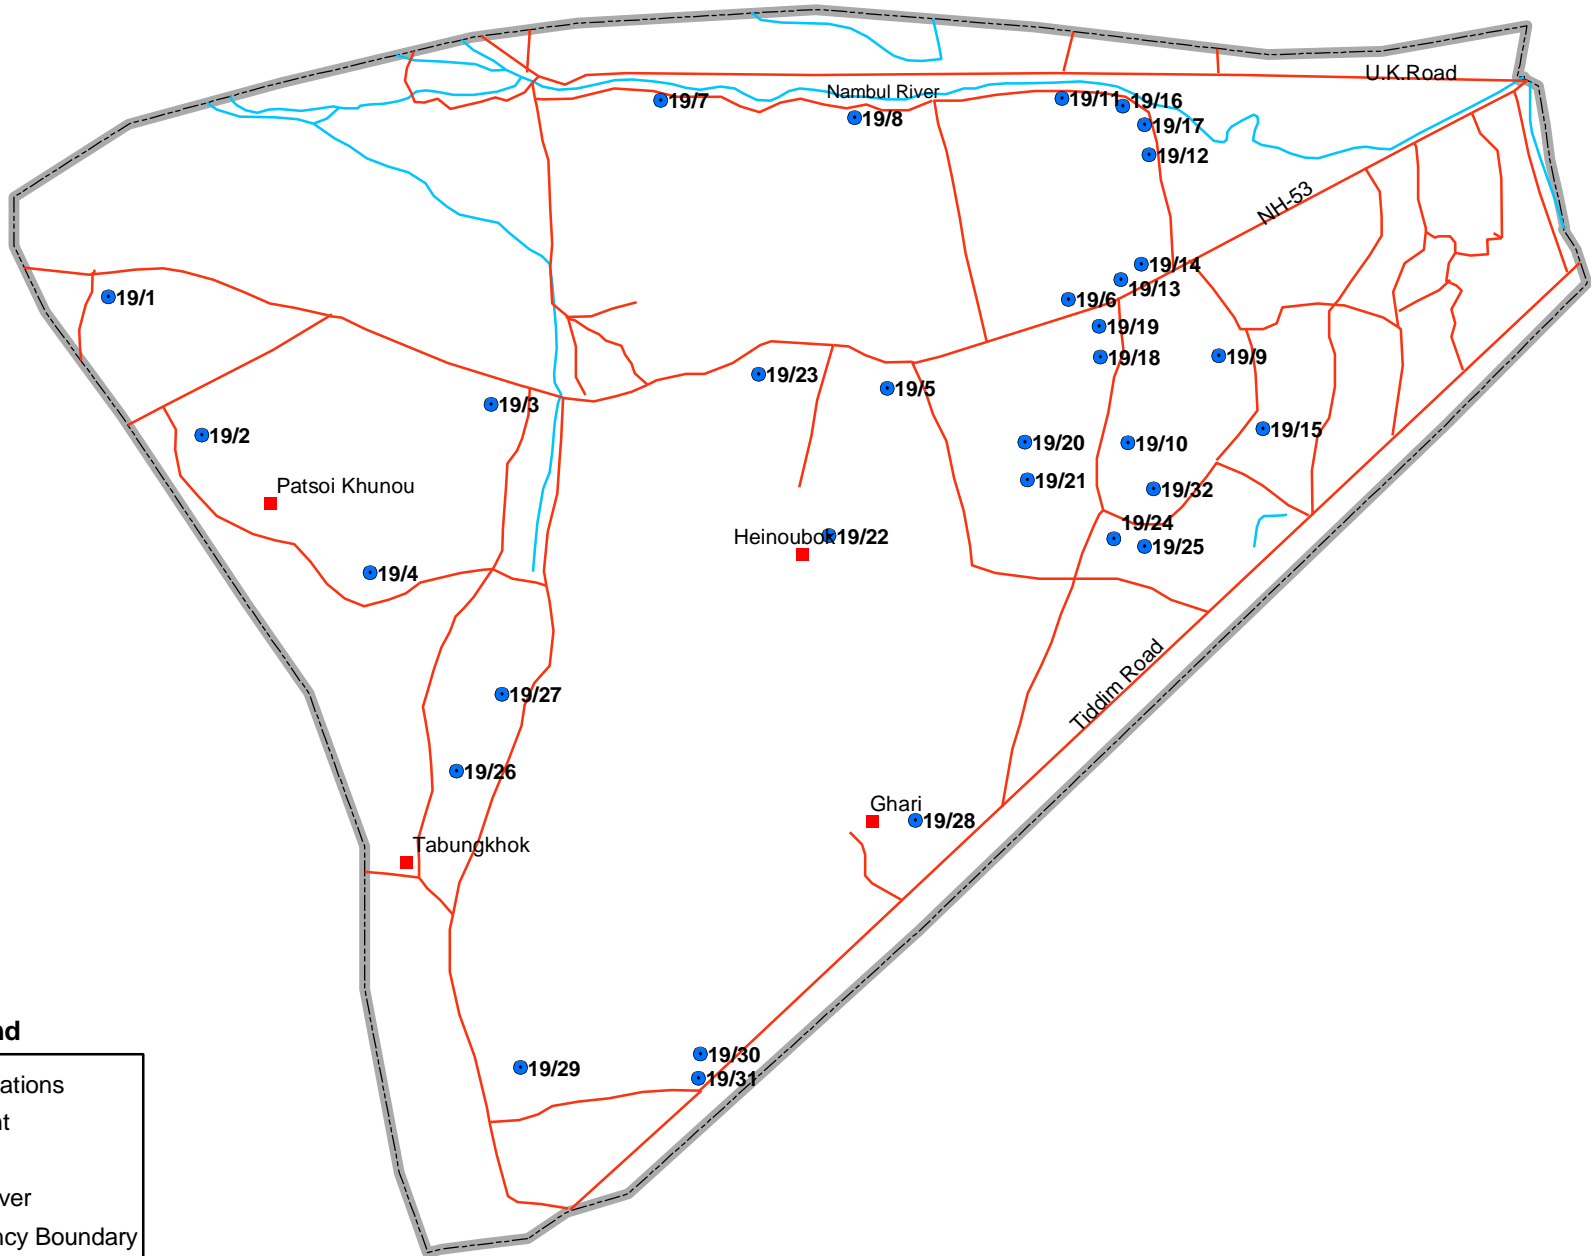

# 19, PATSOI ASSEMBLY CONSTITUENCY

## Legend

	Polling Stations
	Settlement
	Road
	Stream/River
	Constituency Boundary