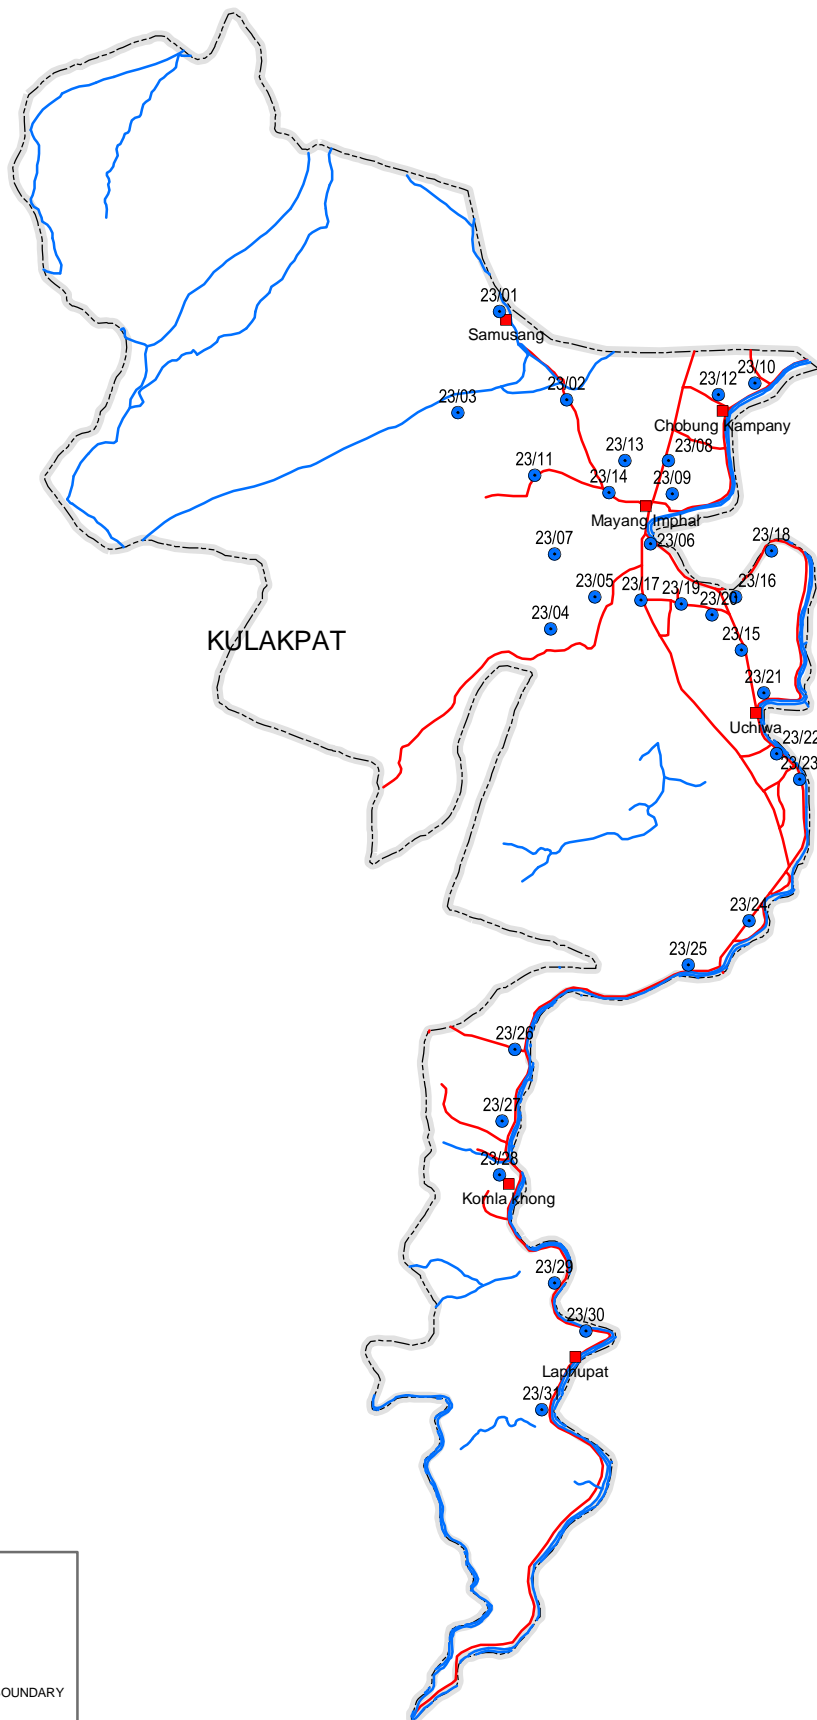

23 - MAYANG IMPHAL ASSEMBLY CONSTITUENCY

Legend

	POLLING STATION
	TOWN / VILLAGE
	ROAD
	RIVER
	ASSEMBLY CONSTITUENCY BOUNDARY