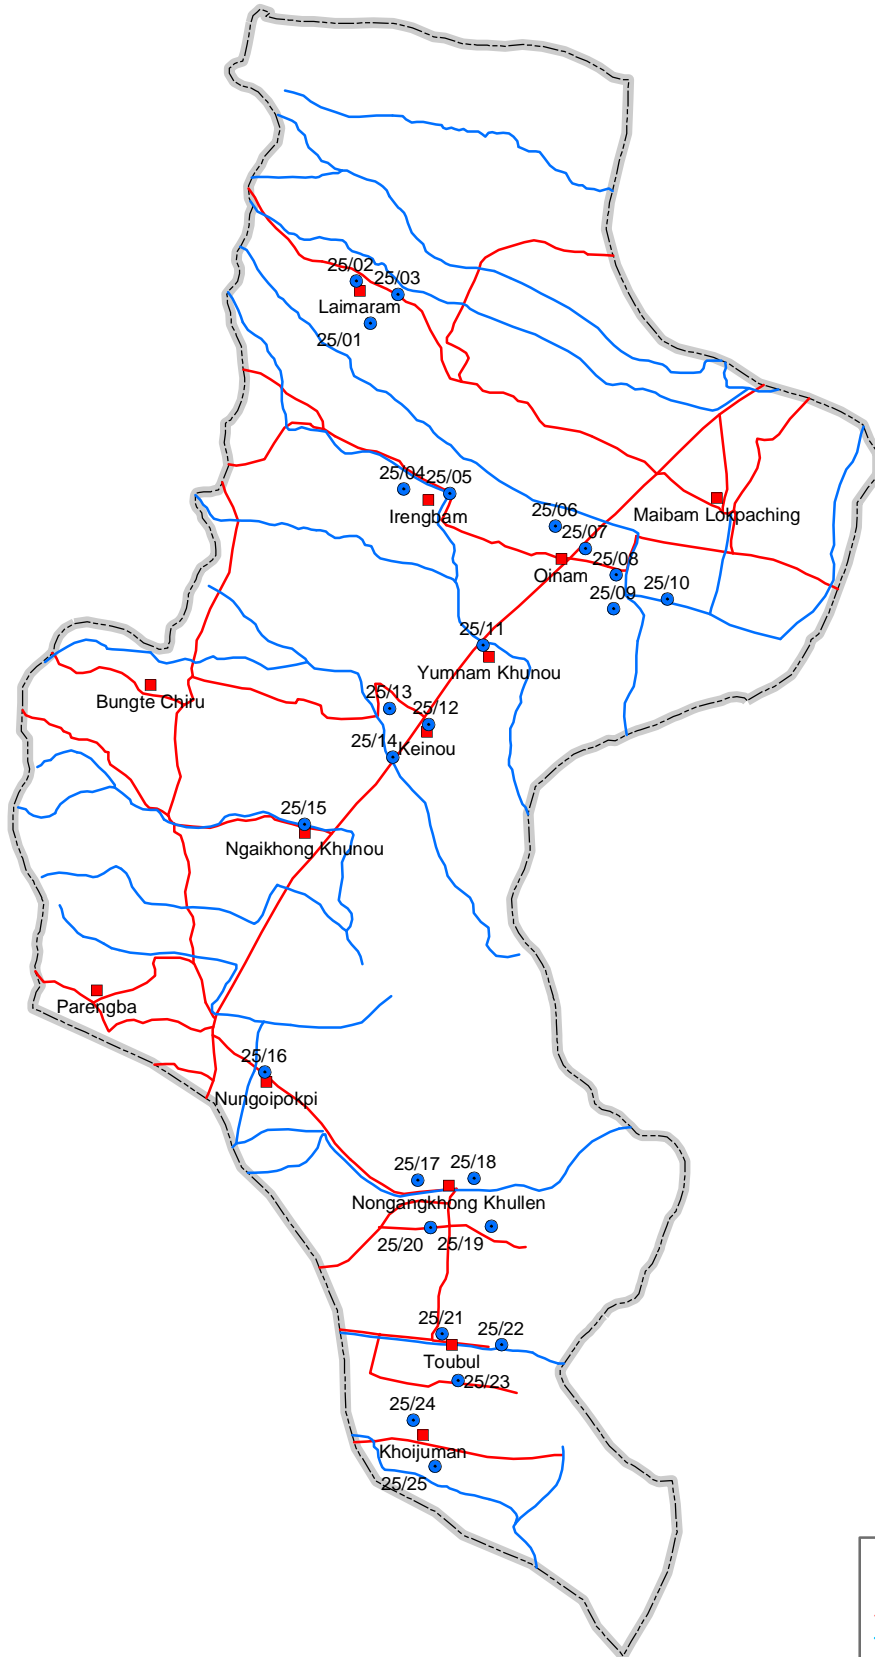

# 25 - OINAM ASSEMBLY CONSTITUENCY

## Legend

	POLLING STATION
	TOWN / VILLAGE
	ROAD
	RIVER
	ASSEMBLY CONSTITUENCY BOUNDARY