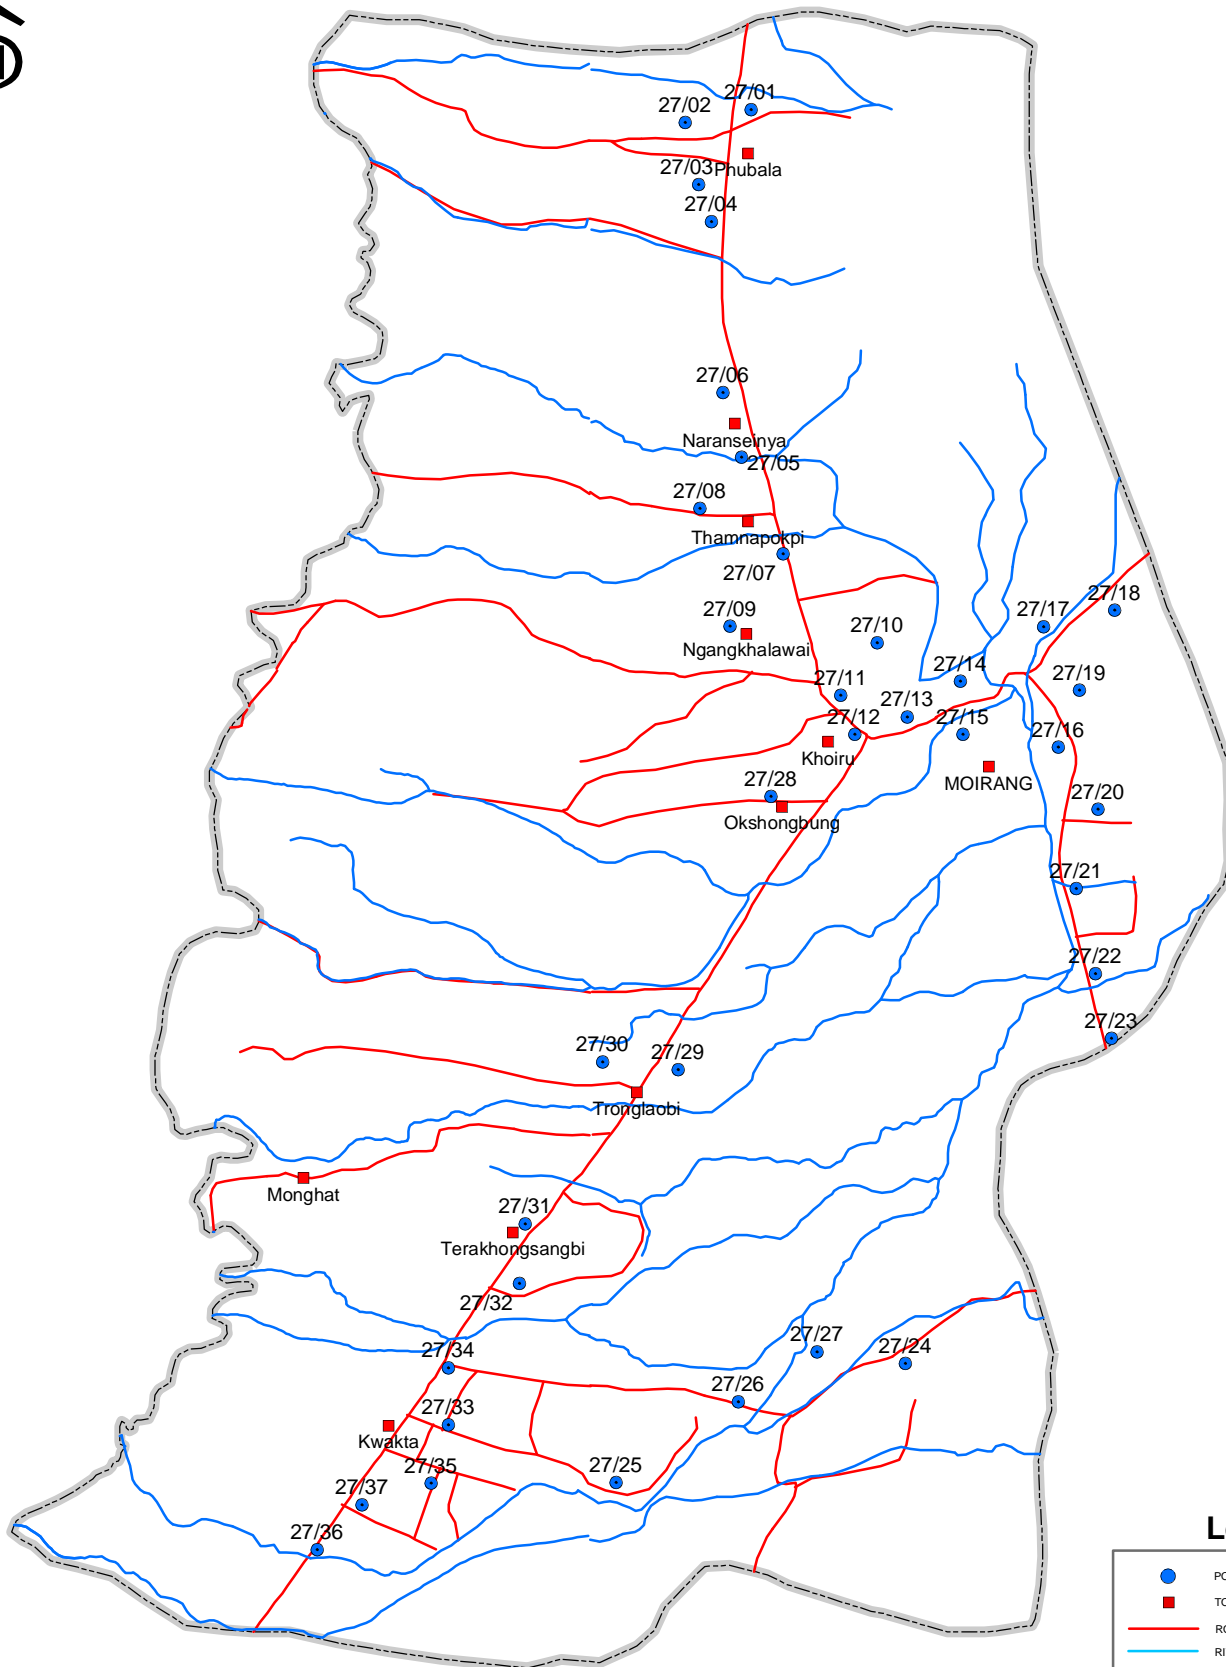

27 - MOIRANG ASSEMBLY CONSTITUENCY

Legend

	POLLING STATION
	TOWN / VILLAGE
	ROAD
	RIVER
	ASSEMBLY CONSTITUENCY BOUNDARY