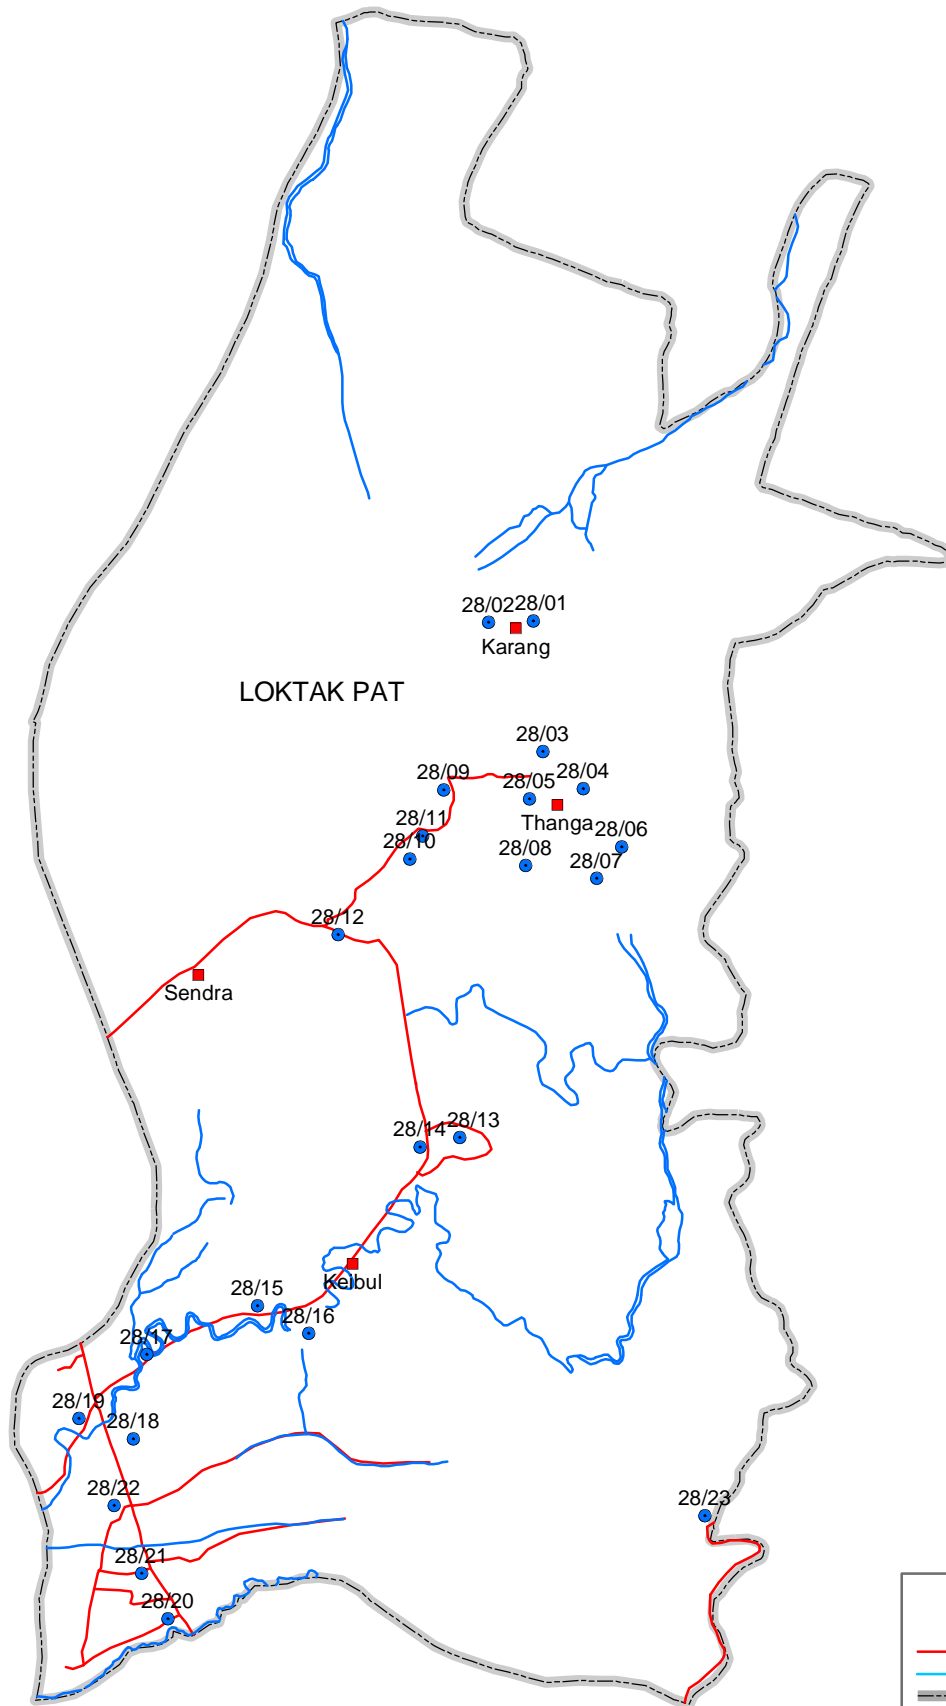

28 - THANGA ASSEMBLY CONSTITUENCY

Legend

	POLLING STATION
	TOWN / VILLAGE
	ROAD
	RIVER
	ASSEMBLY CONSTITUENCY BOUNDARY