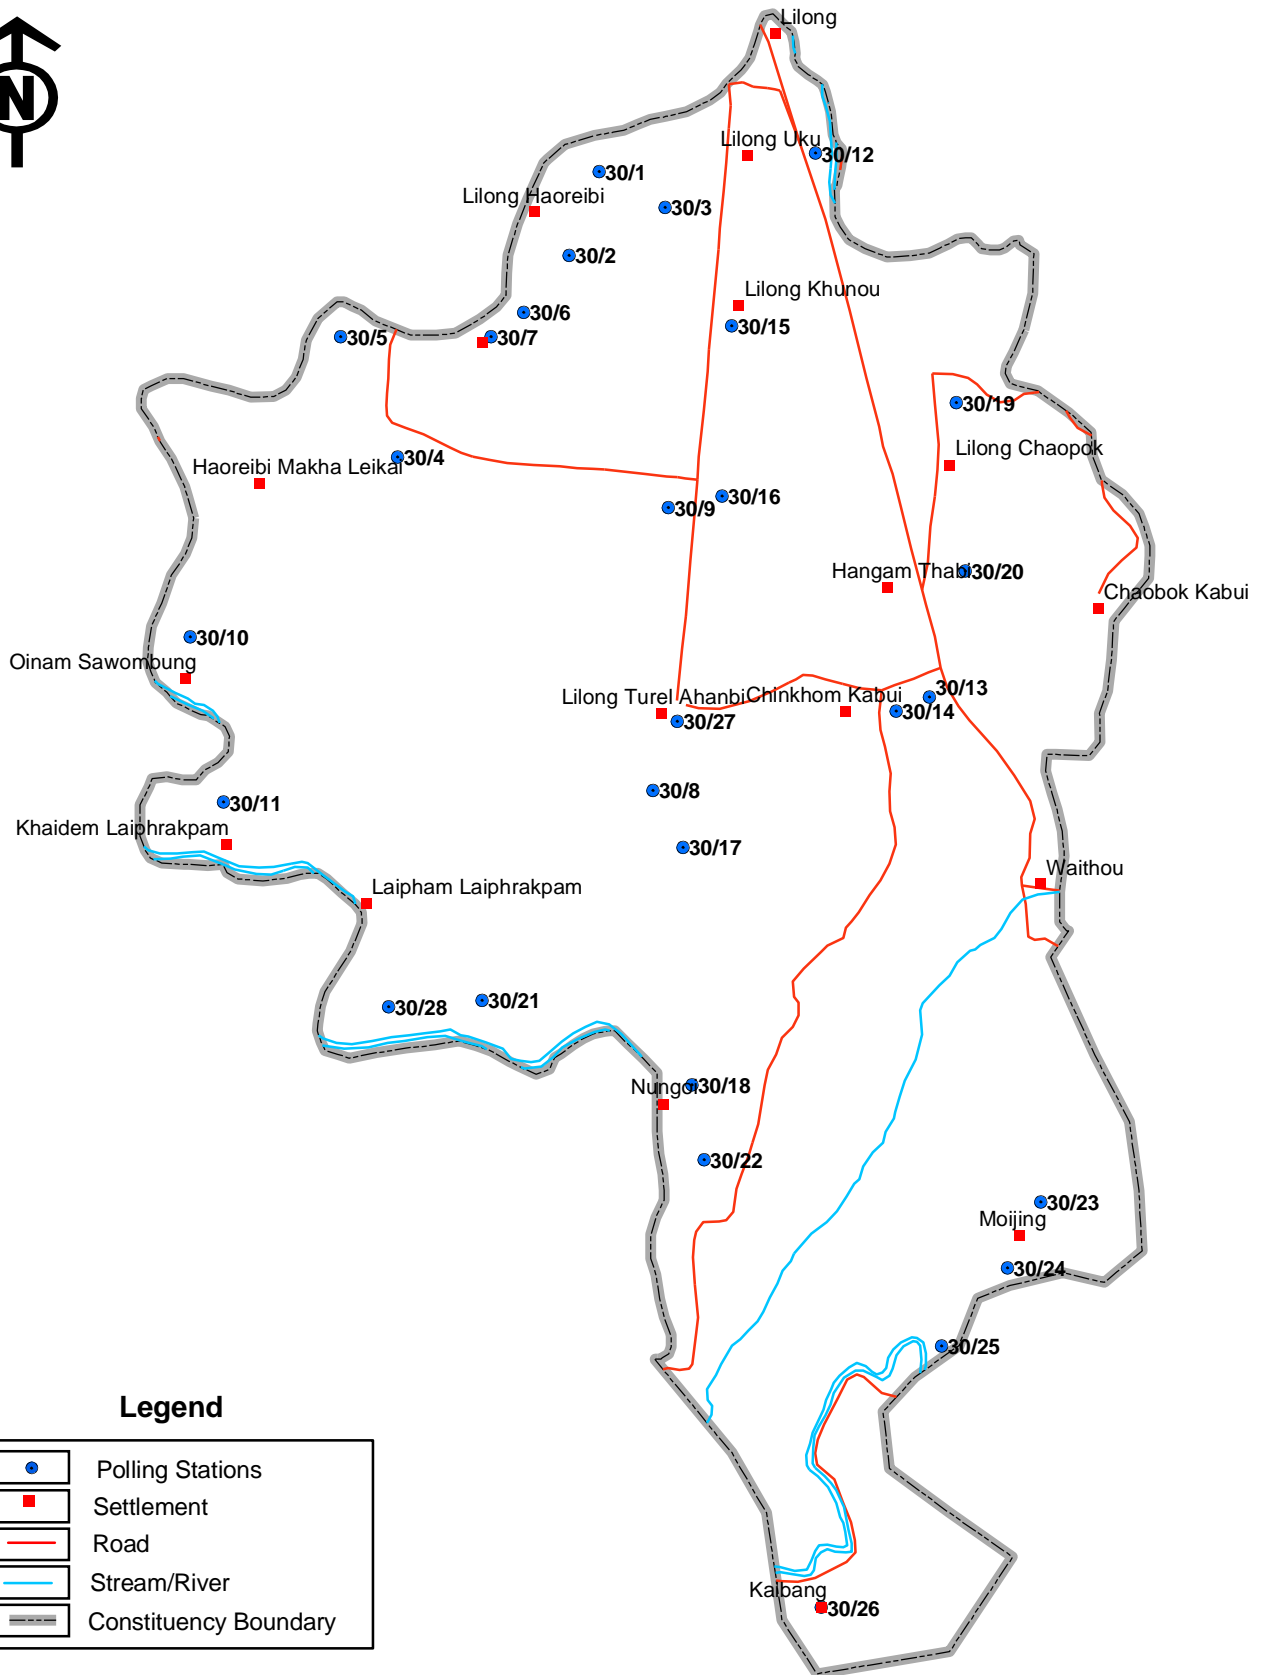

30, LILONG ASSEMBLY CONSTITUENCY

Legend

	Polling Stations
	Settlement
	Road
	Stream/River
	Constituency Boundary