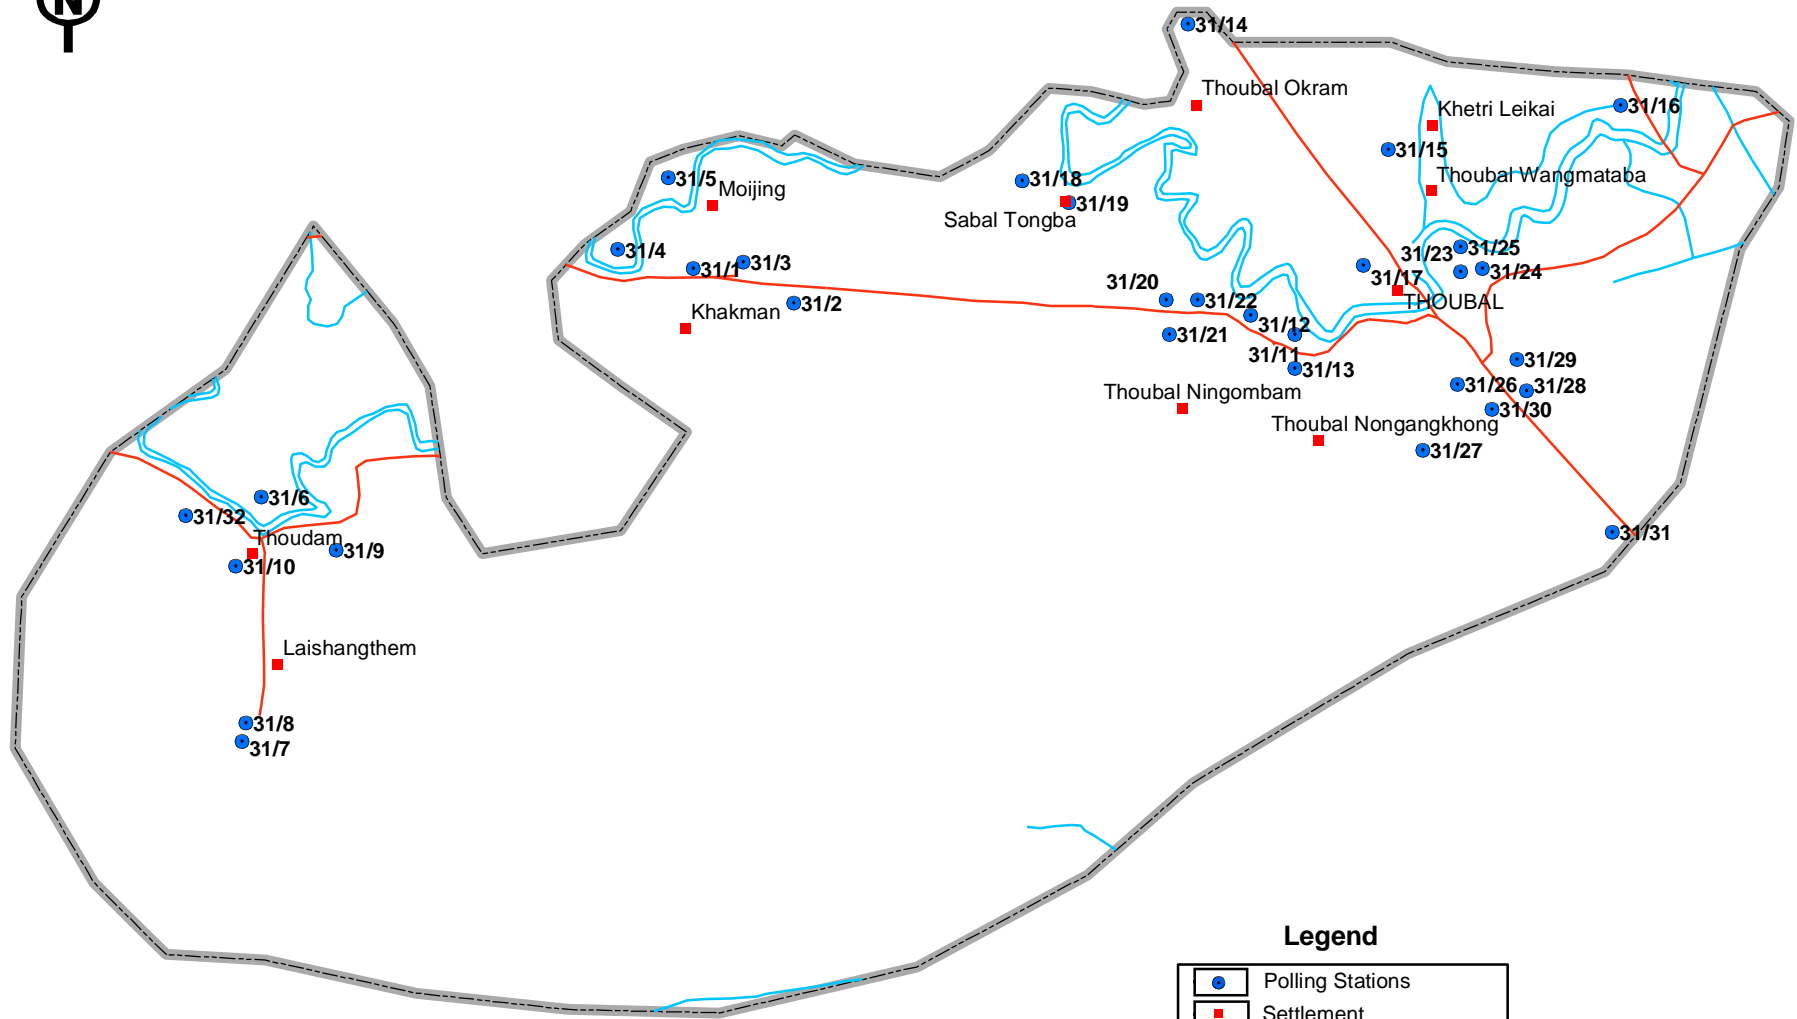

# 31, THOUBAL ASSEMBLY CONSTITUENCY

## Legend

	Polling Stations
	Settlement
	Road
	Stream/River
	Constituency Boundary