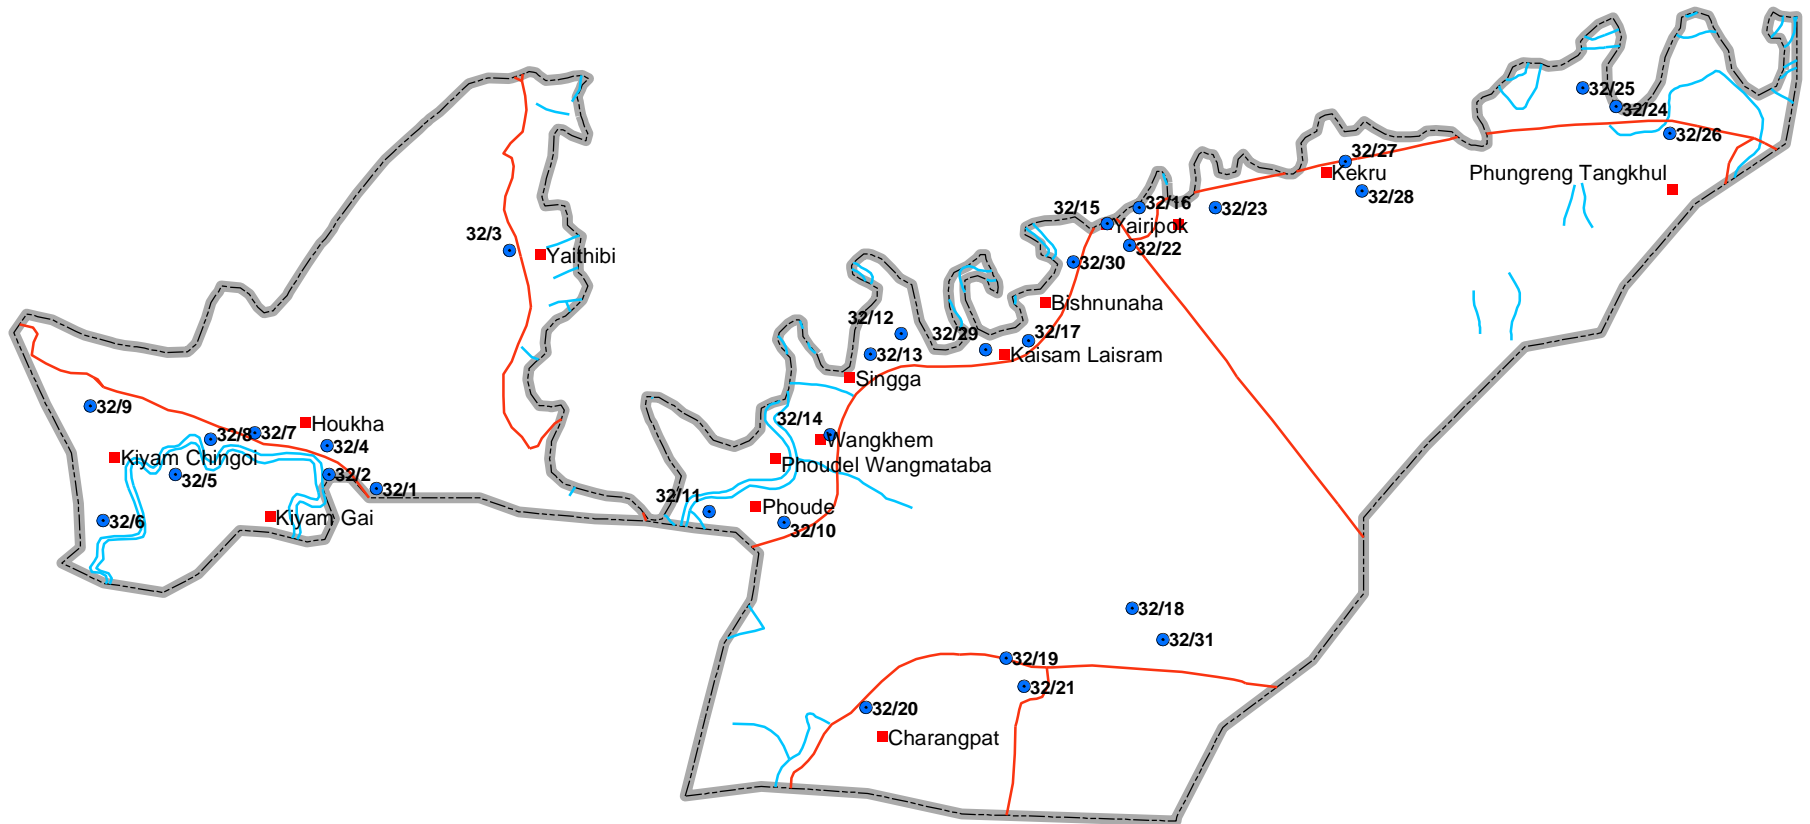

# 32, WANGKHEM ASSEMBLY CONSTITUENCY

## Legend

	Polling Stations
	Settlement
	Road
	Stream/River
	Constituency Boundary