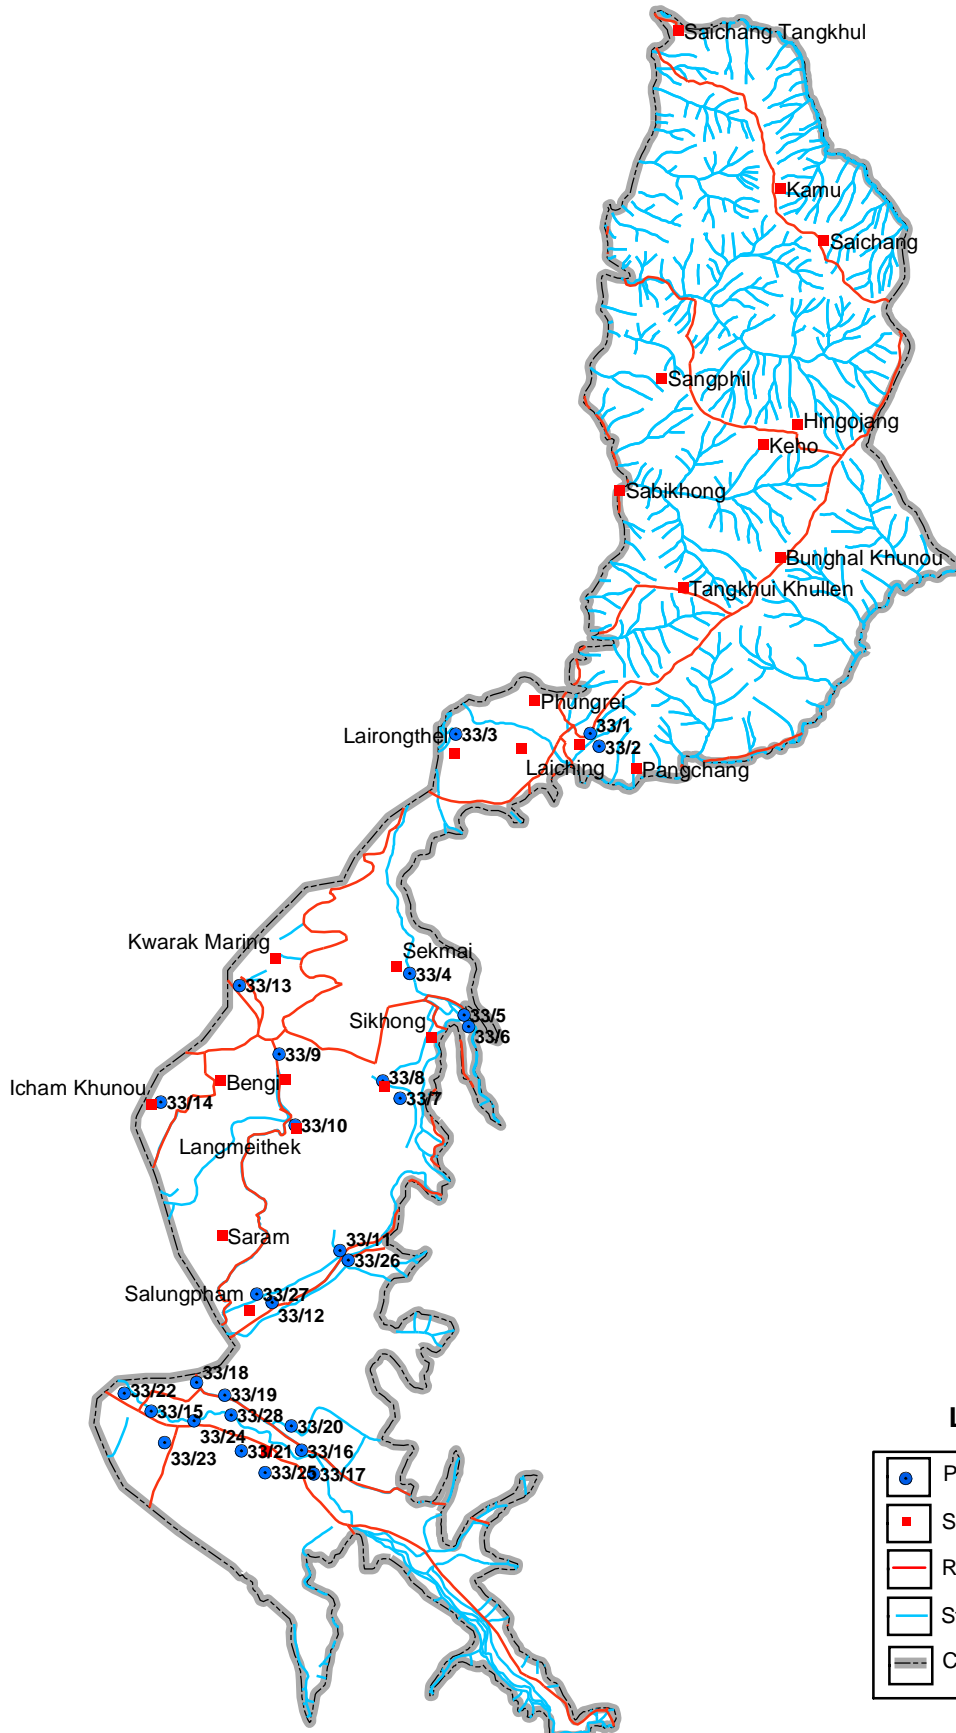

33, HEIROK ASSEMBLY CONSTITUENCY

Legend

	Polling Stations
	Settlement
	Road
	Stream/River
	Constituency Boundary