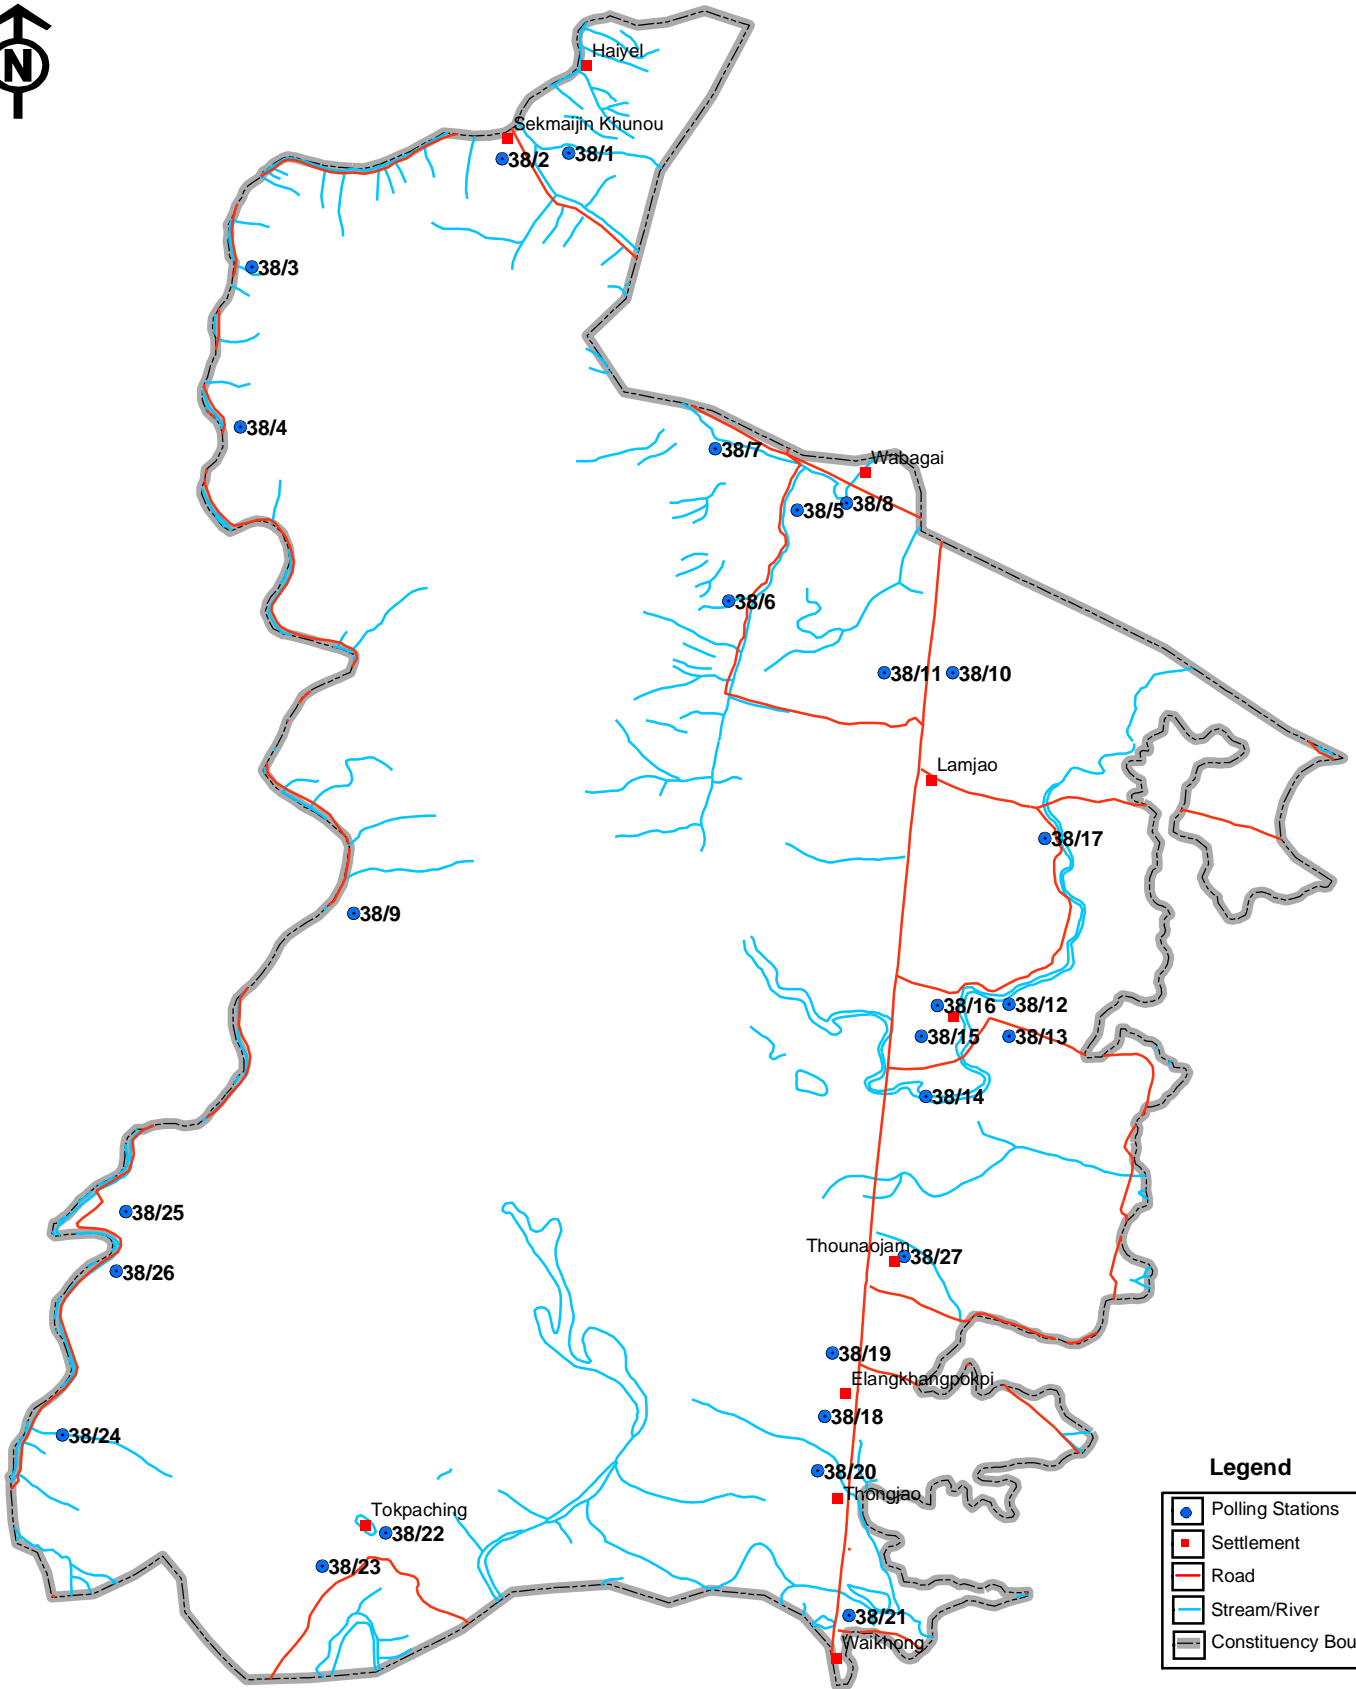

38, HIYANGLAM ASSEMBLY CONSTITUENCY

Legend

	Polling Stations
	Settlement
	Road
	Stream/River
	Constituency Boundary